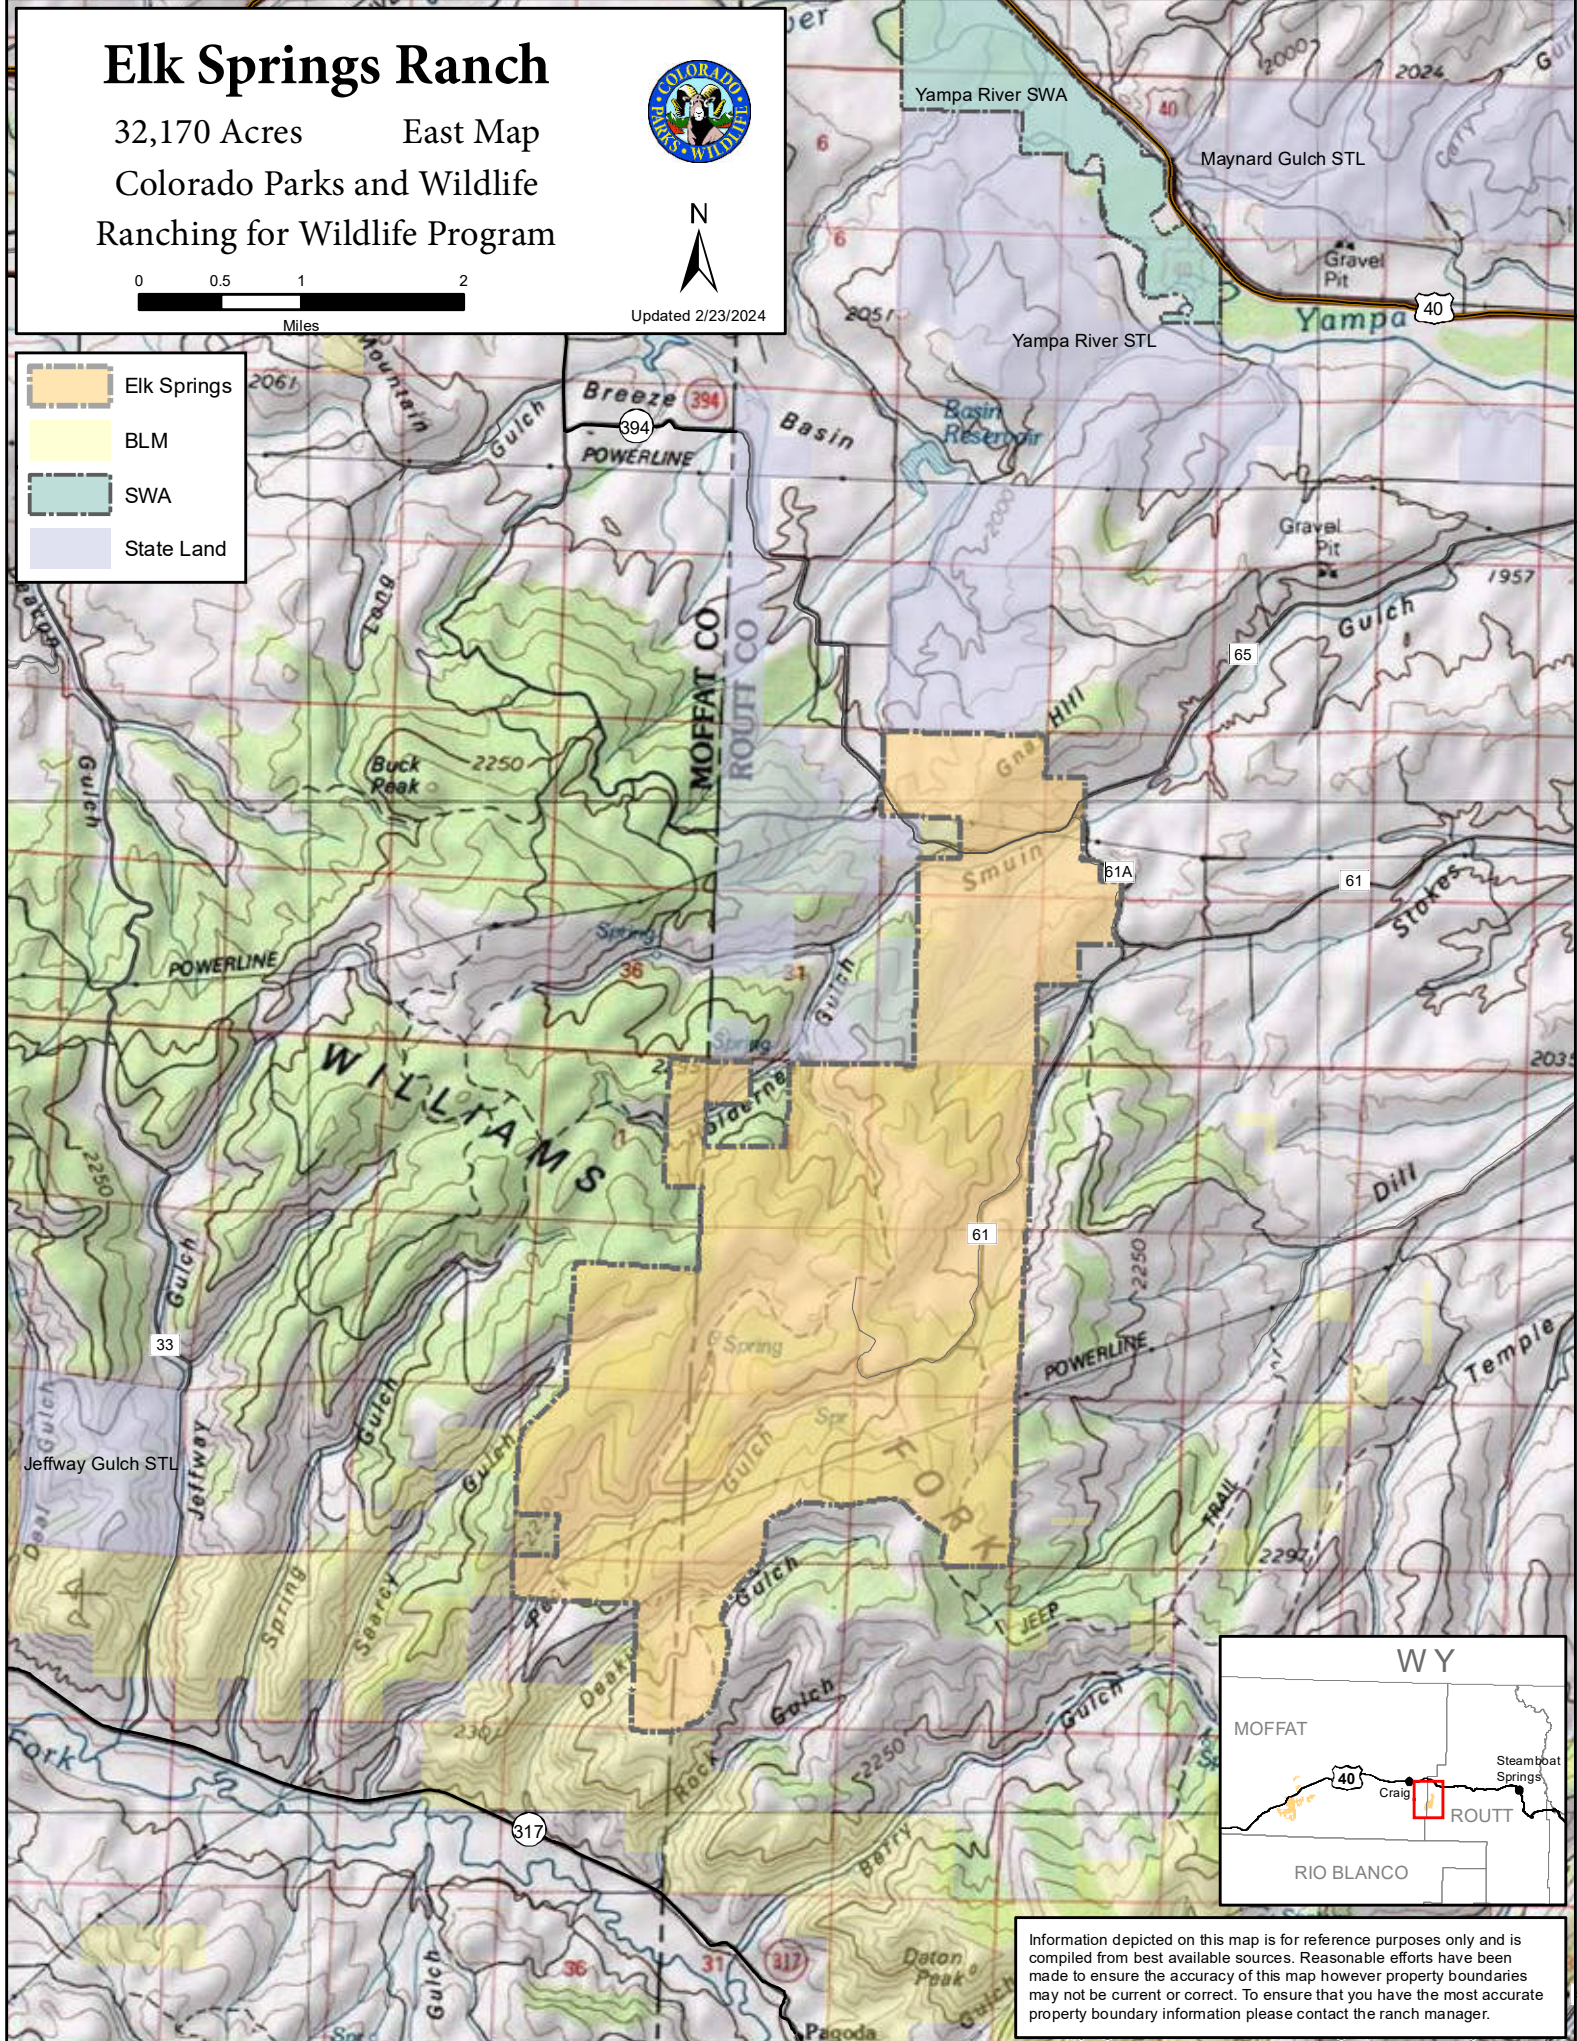

# Elk Springs Ranch

32,170 Acres East Map  
Colorado Parks and Wildlife  
Ranching for Wildlife Program

Updated 2/23/2024

- Elk Springs
- BLM
- SWA
- State Land

Information depicted on this map is for reference purposes only and is compiled from best available sources. Reasonable efforts have been made to ensure the accuracy of this map however property boundaries may not be current or correct. To ensure that you have the most accurate property boundary information please contact the ranch manager.