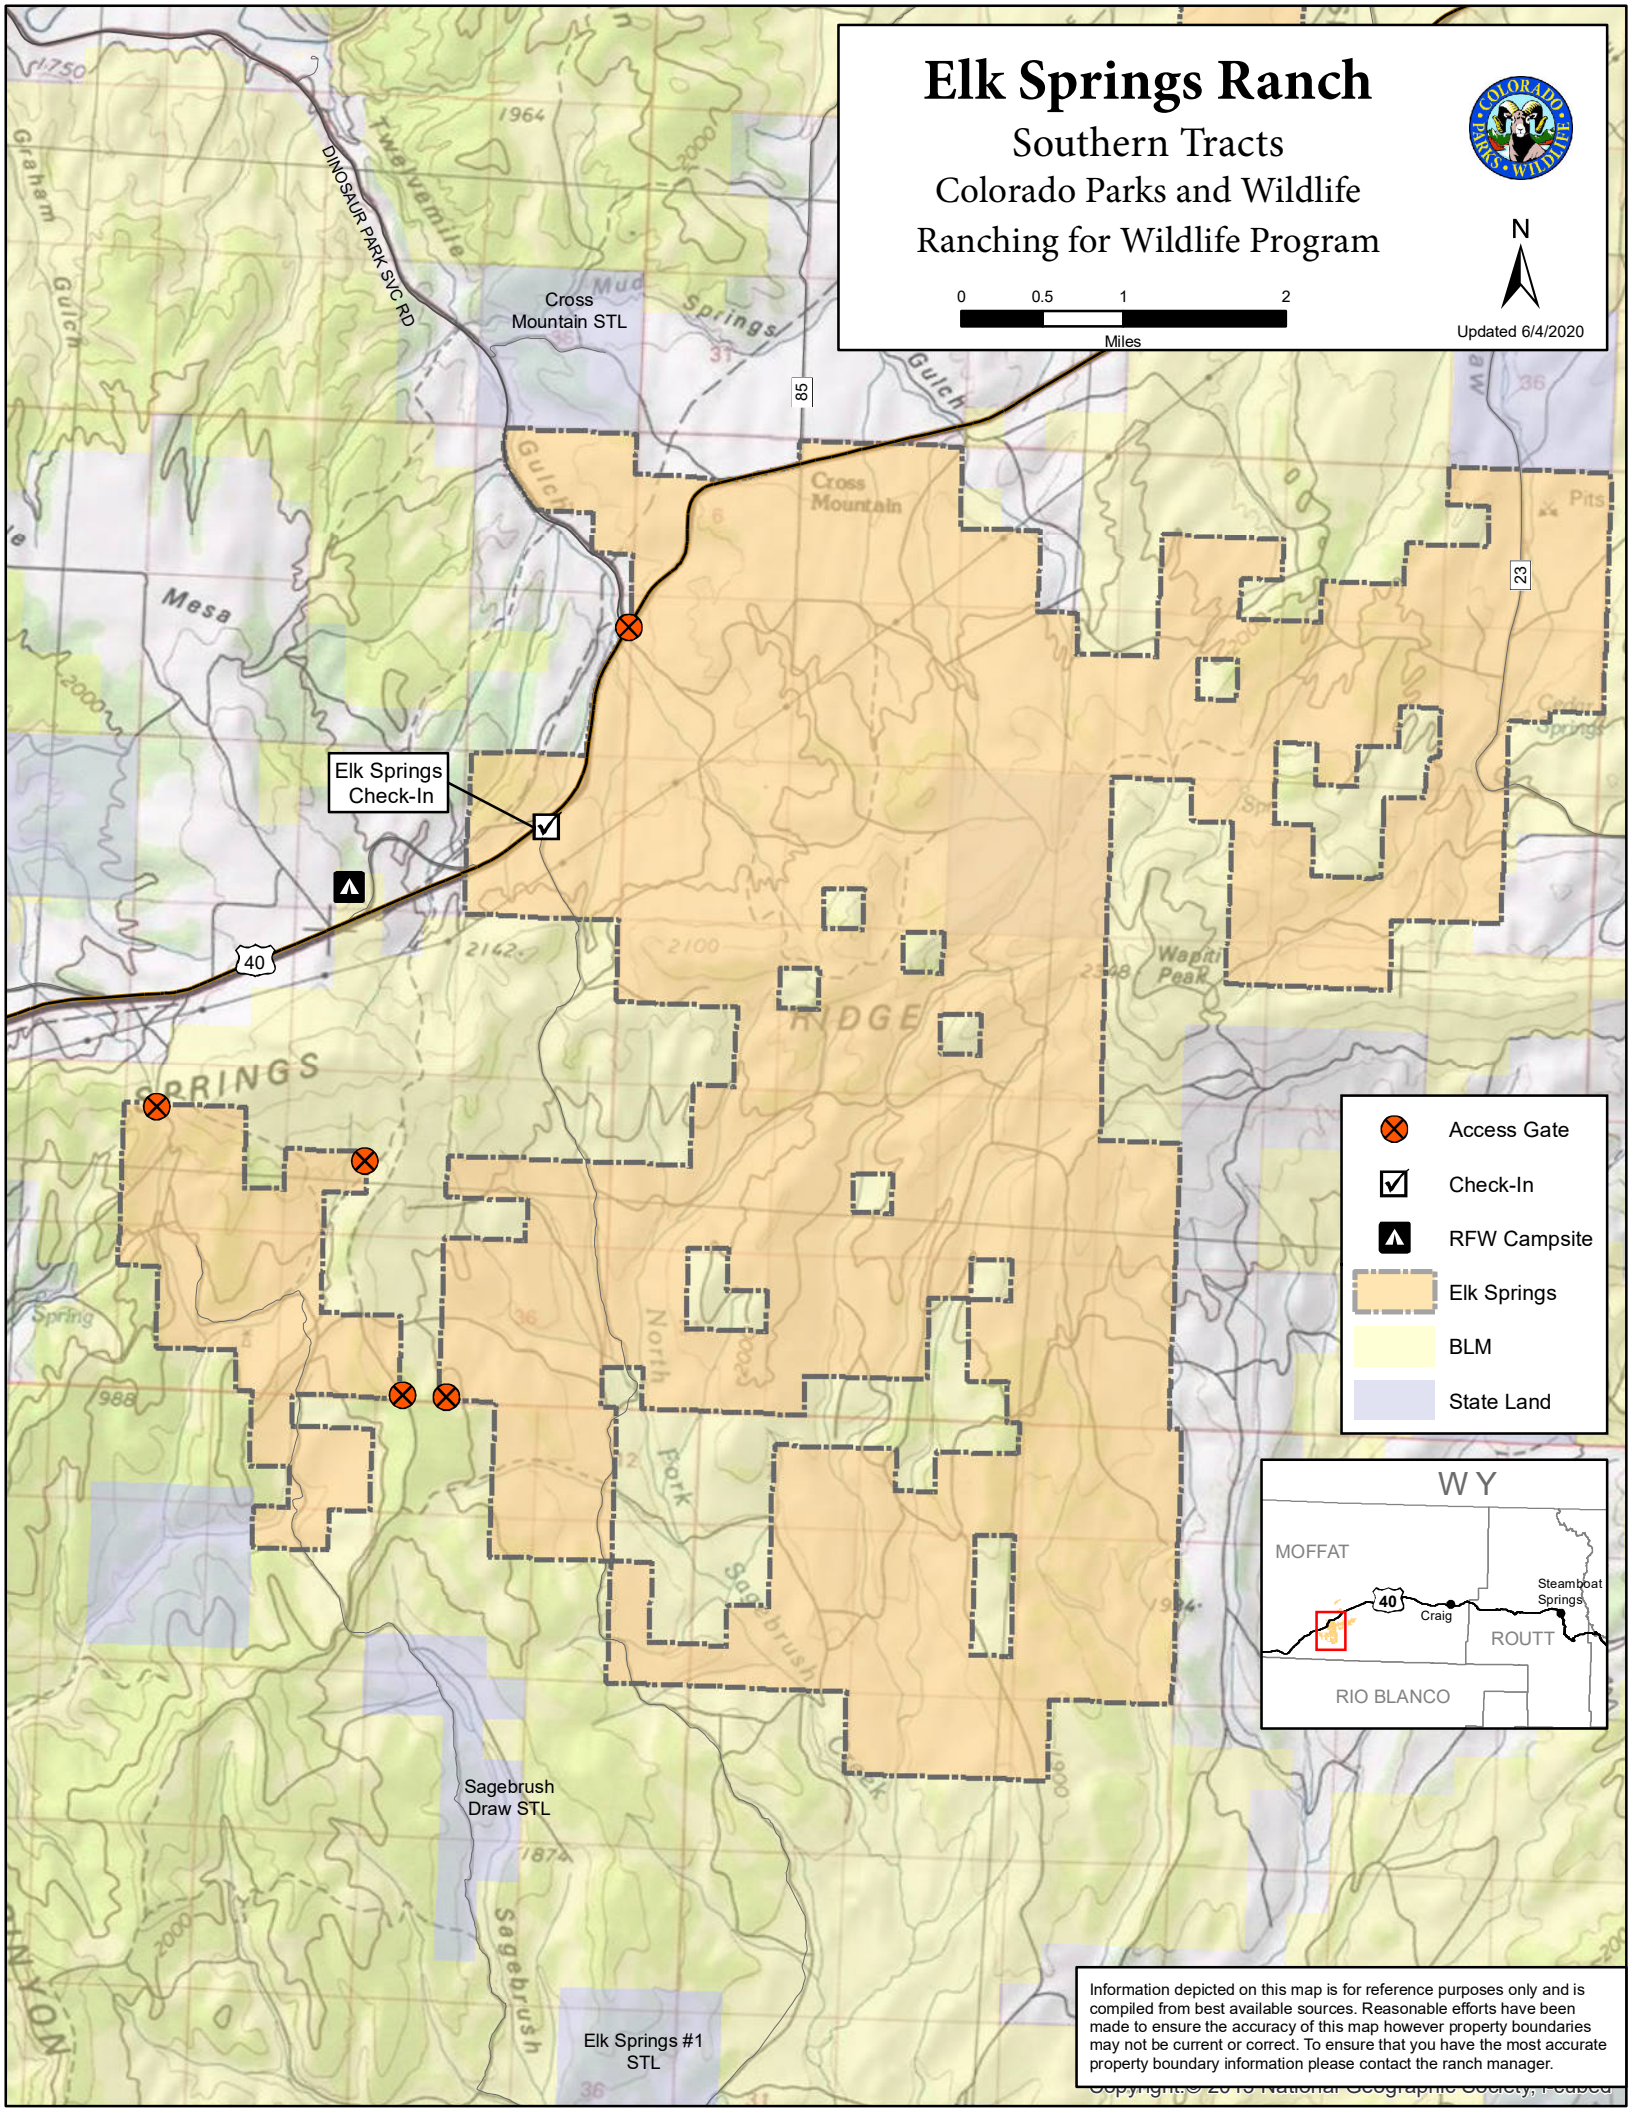

Elk Springs Ranch

Southern Tracts
Colorado Parks and Wildlife
Ranching for Wildlife Program

Updated 6/4/2020

- Access Gate
- Check-In
- RFW Campsite
- Elk Springs
- BLM
- State Land

Information depicted on this map is for reference purposes only and is compiled from best available sources. Reasonable efforts have been made to ensure the accuracy of this map however property boundaries may not be current or correct. To ensure that you have the most accurate property boundary information please contact the ranch manager.