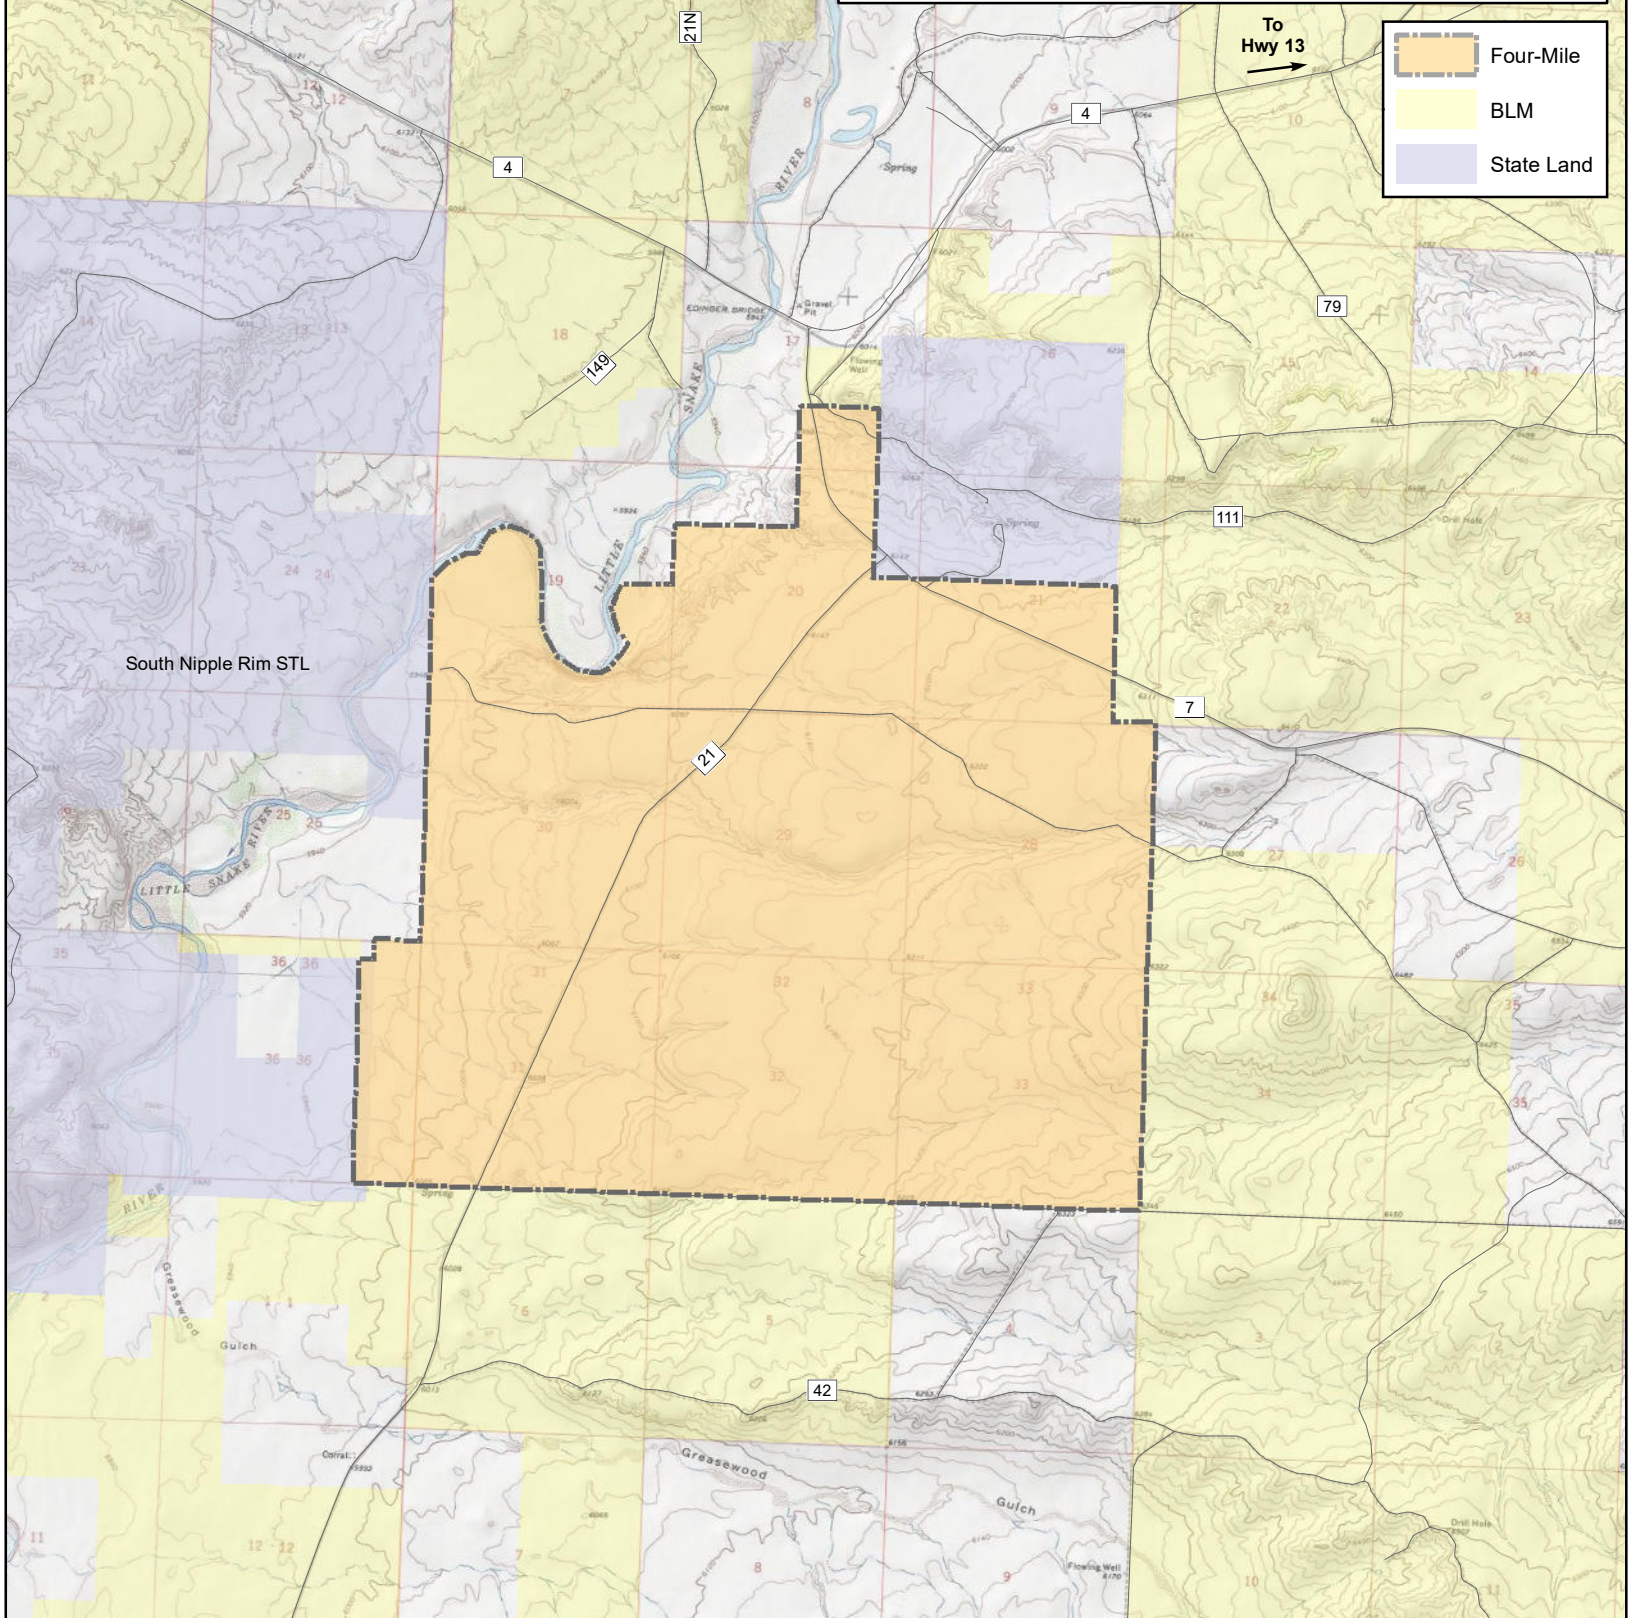

Four Mile Ranch

West Map

Colorado Parks and Wildlife

Ranching for Wildlife Program

Updated 11/26/2018

	Four-Mile
	BLM
	State Land

To
Hwy 13
→

South Nipple Rim STL

Information depicted on this map is for reference purposes only and is compiled from best available sources. Reasonable efforts have been made to ensure the accuracy of this map however property boundaries may not be current or correct. To ensure that you have the most accurate property boundary information please contact the ranch manager.