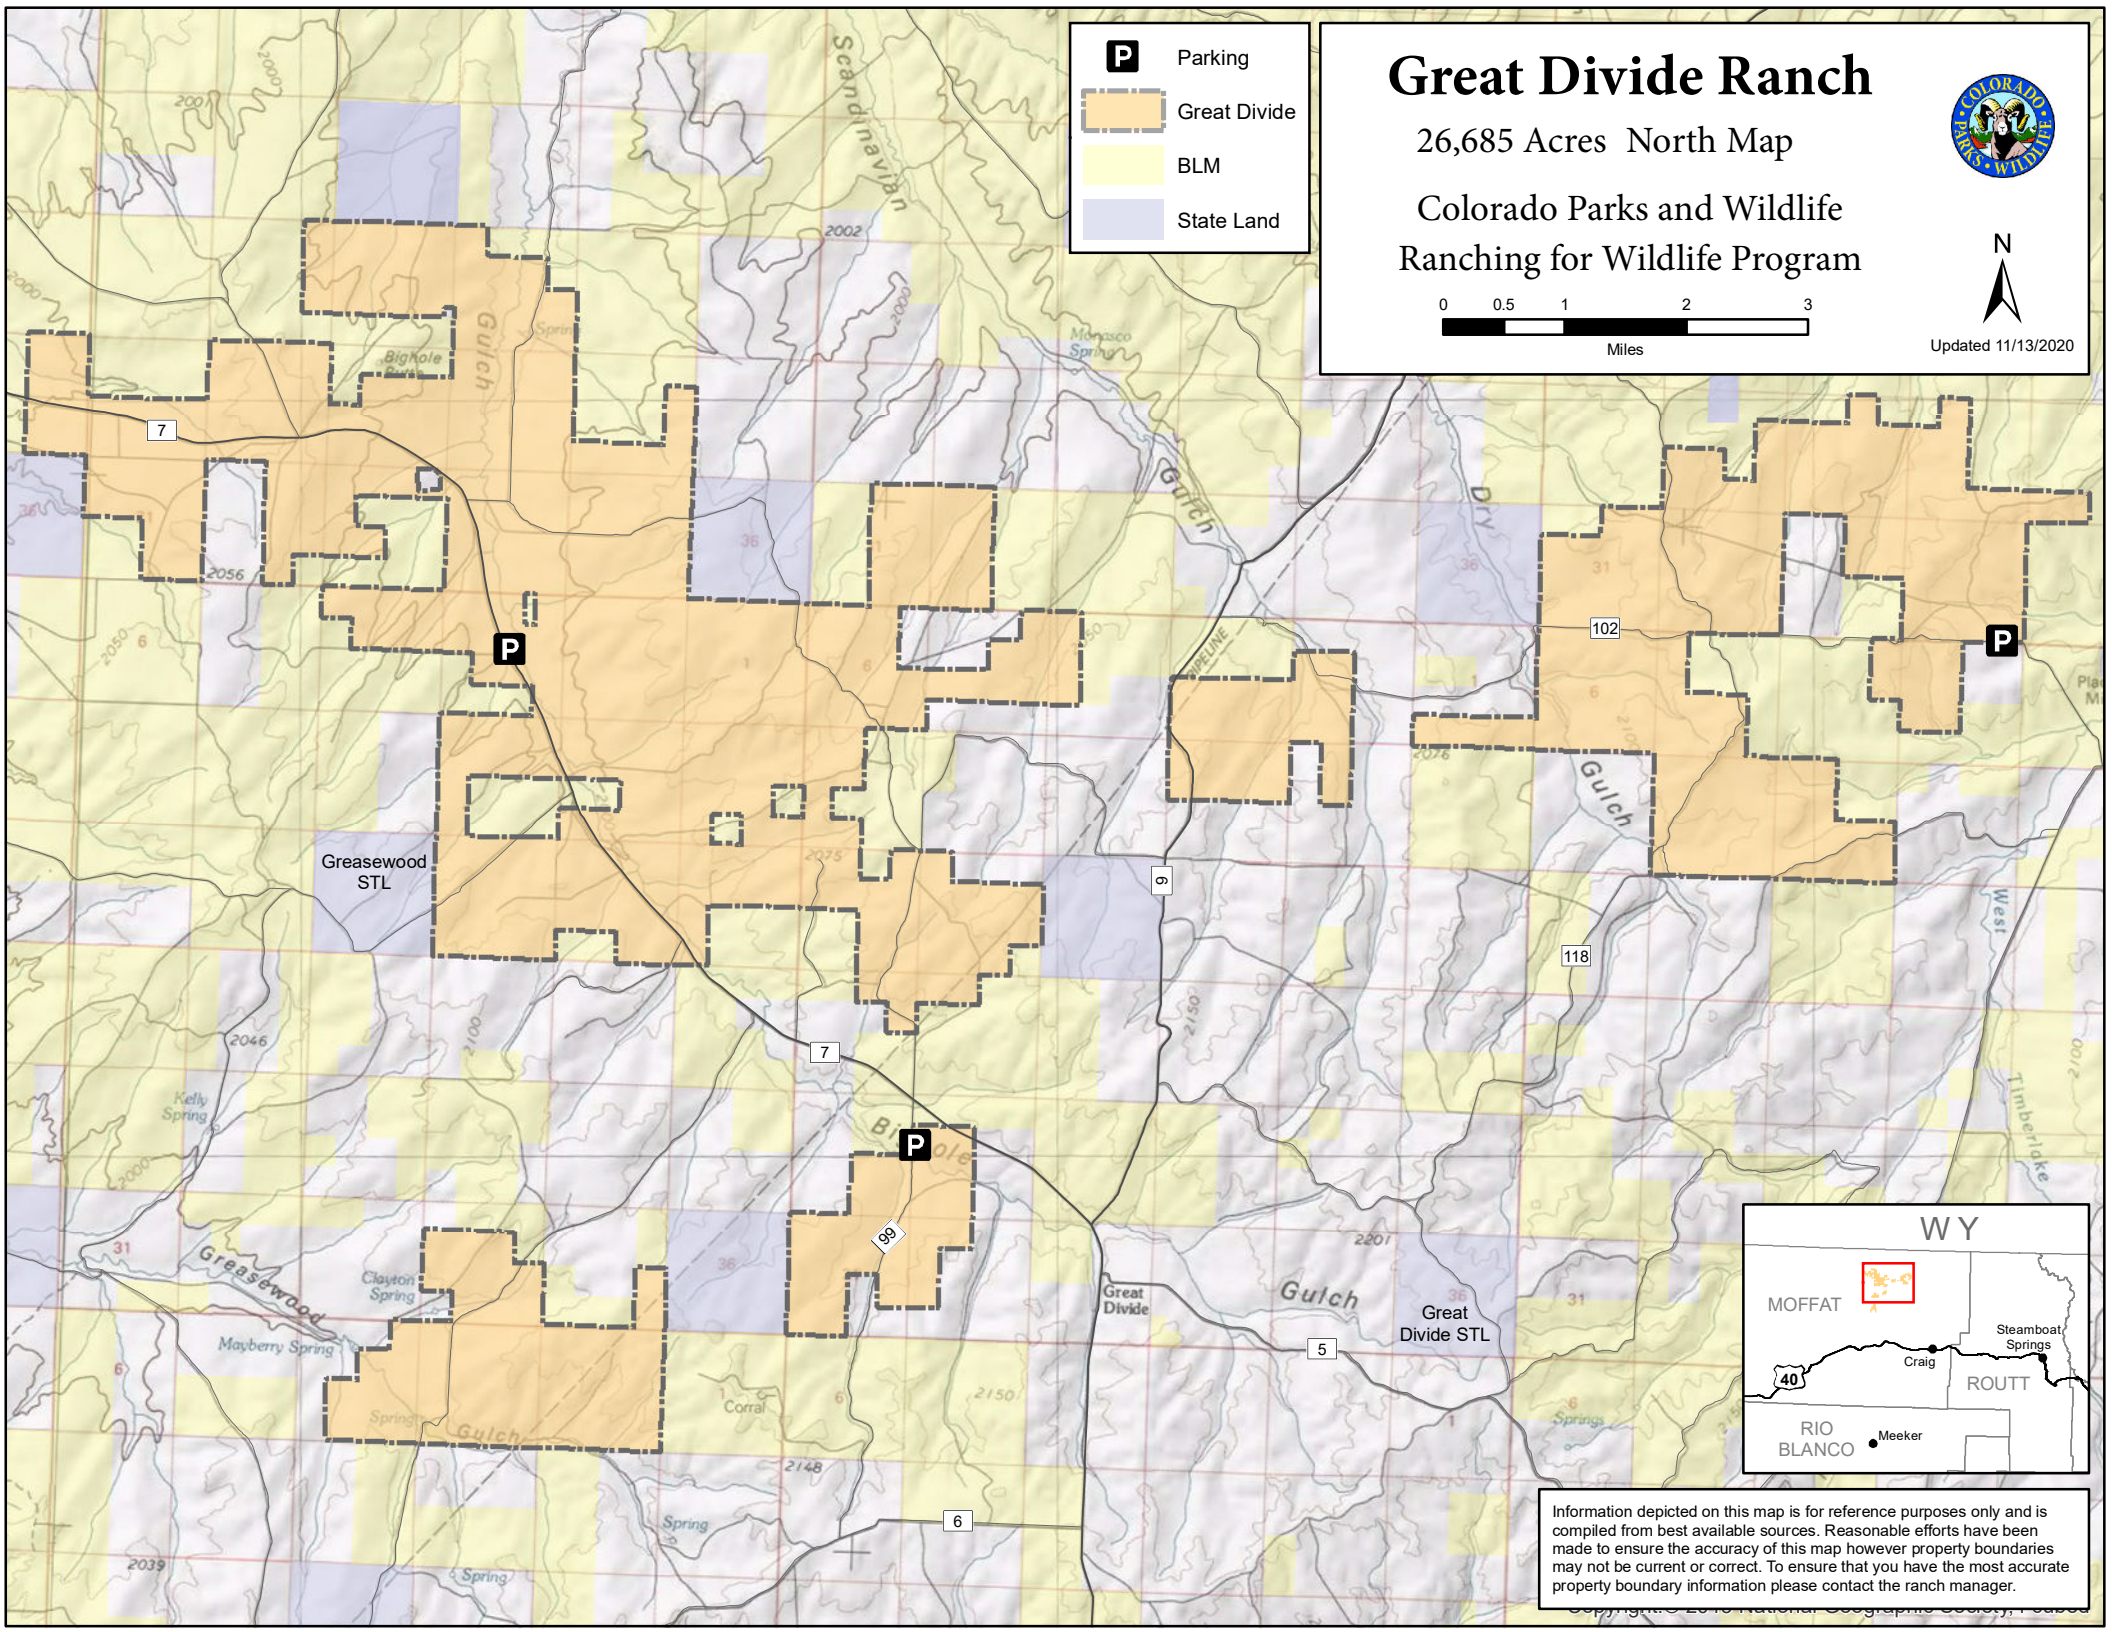

Great Divide Ranch

26,685 Acres North Map

Colorado Parks and Wildlife
Ranching for Wildlife Program

Updated 11/13/2020

- Parking
- Great Divide
- BLM
- State Land

Information depicted on this map is for reference purposes only and is compiled from best available sources. Reasonable efforts have been made to ensure the accuracy of this map however property boundaries may not be current or correct. To ensure that you have the most accurate property boundary information please contact the ranch manager.