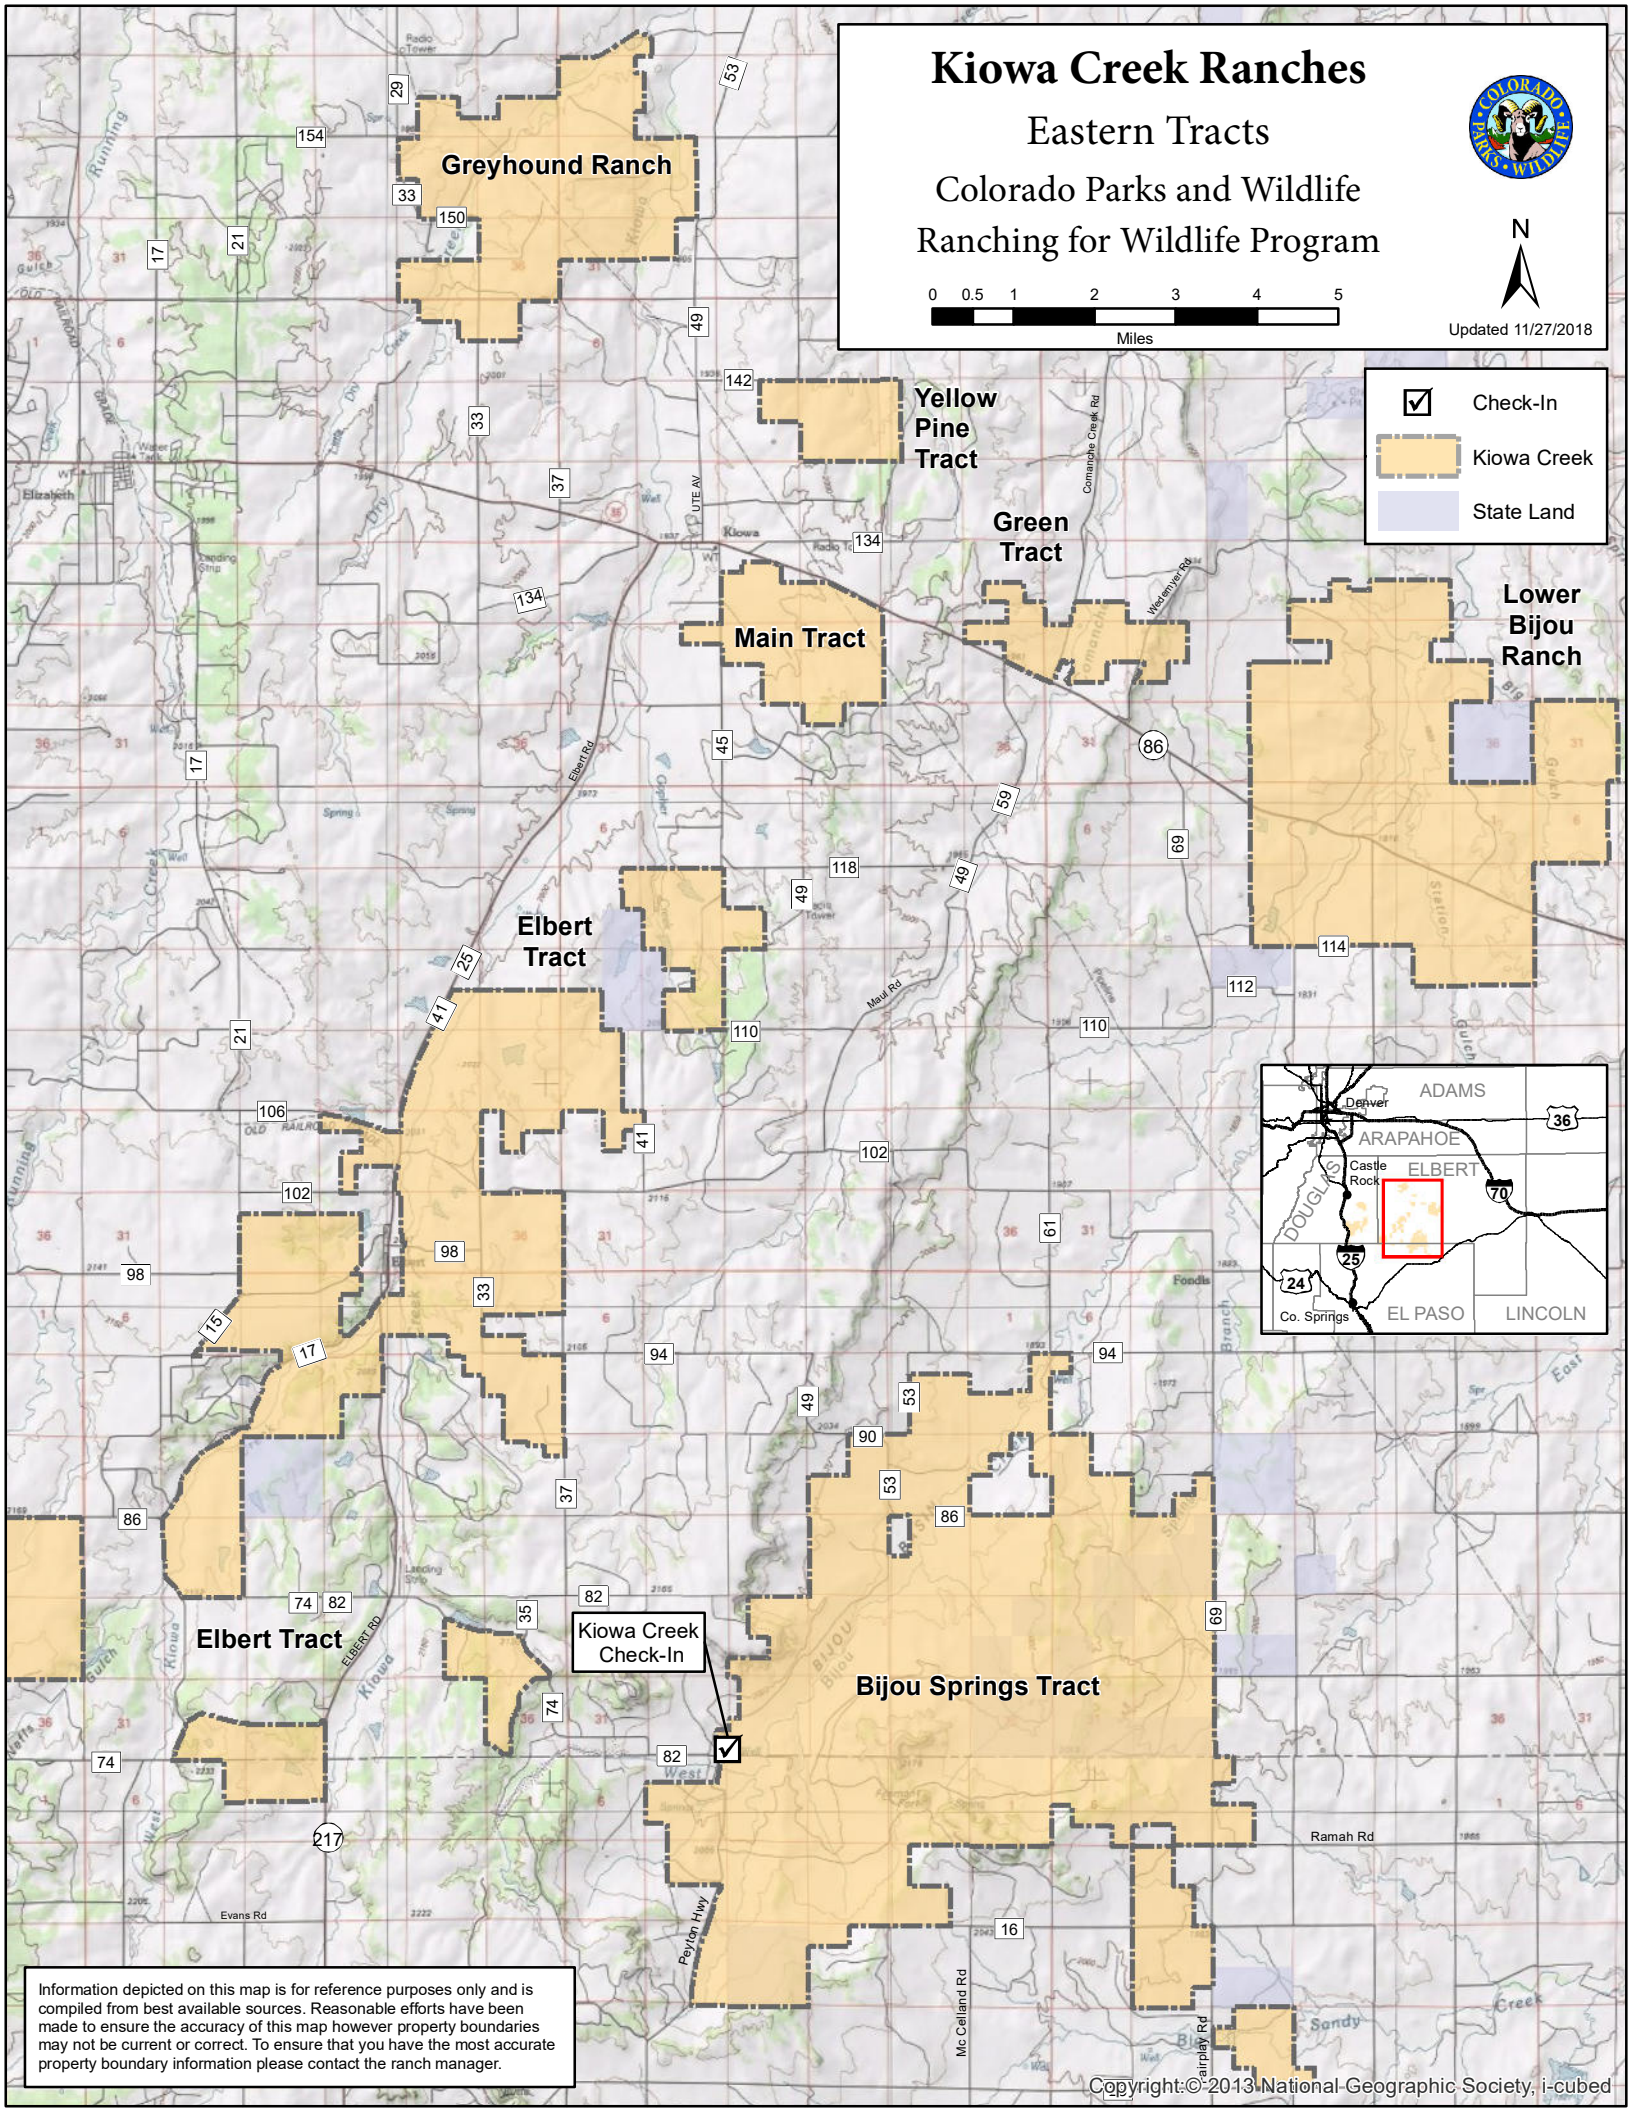

Kiowa Creek Ranches

Eastern Tracts

Colorado Parks and Wildlife Ranching for Wildlife Program

Updated 11/27/2018

- Check-In
- Kiowa Creek
- State Land

Information depicted on this map is for reference purposes only and is compiled from best available sources. Reasonable efforts have been made to ensure the accuracy of this map however property boundaries may not be current or correct. To ensure that you have the most accurate property boundary information please contact the ranch manager.