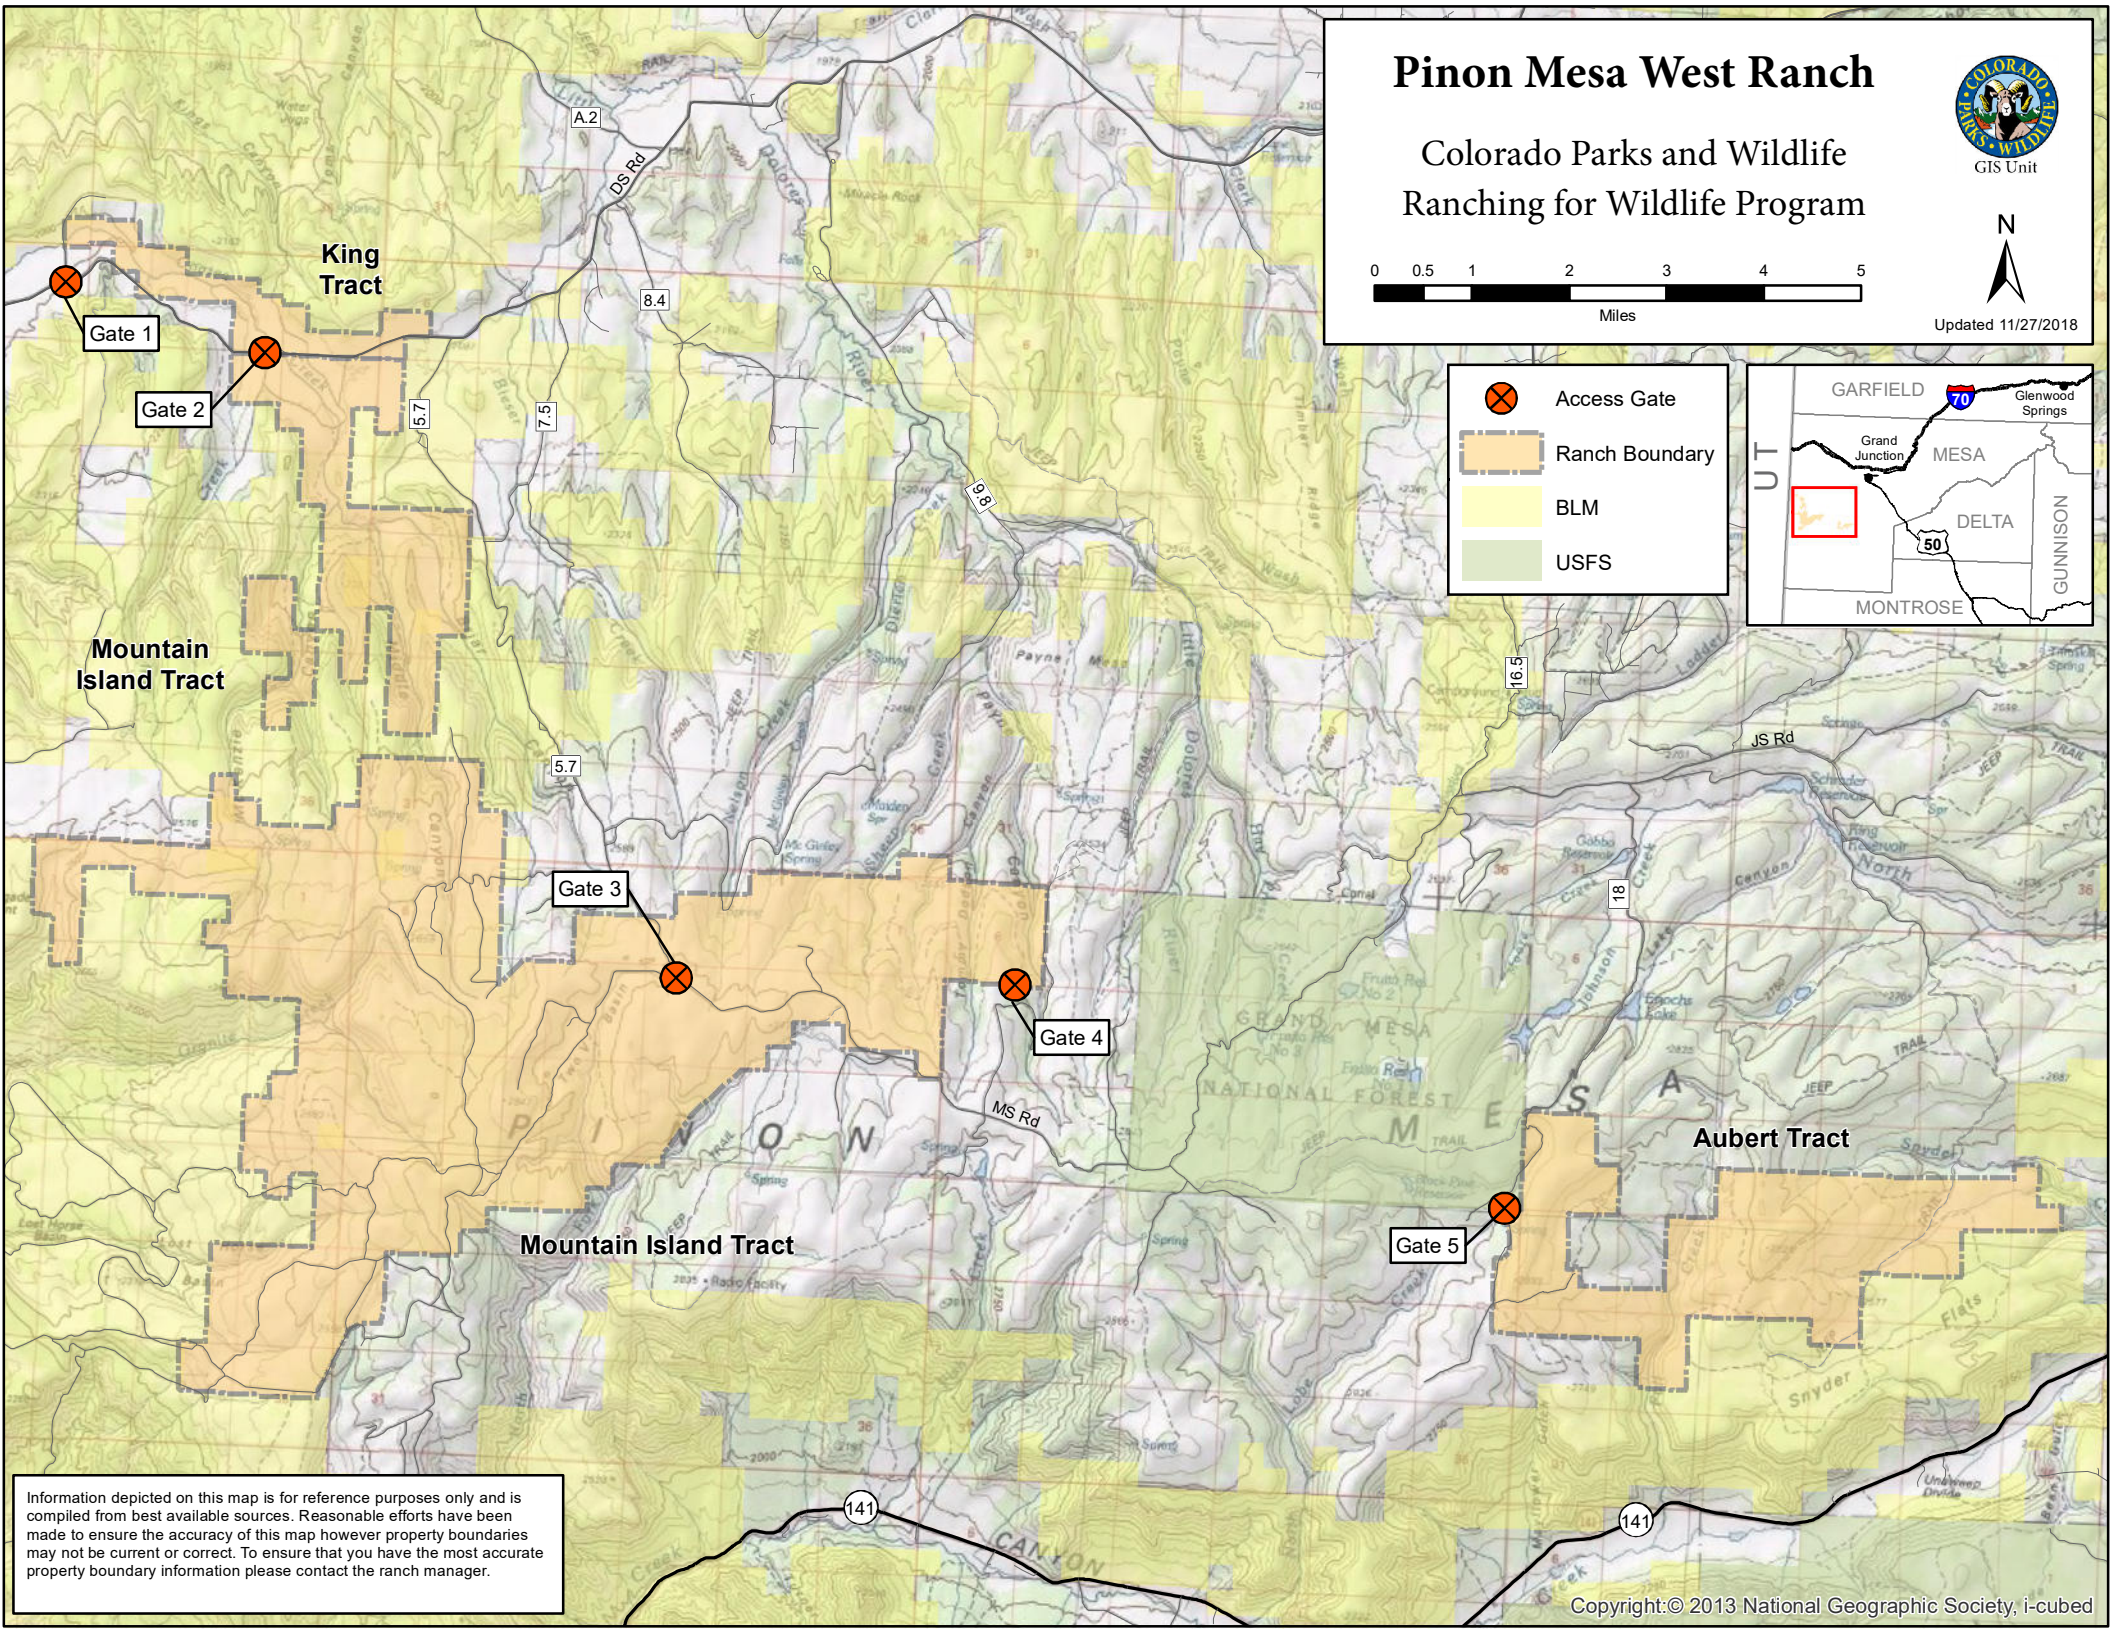

Pinon Mesa West Ranch

Colorado Parks and Wildlife
Ranching for Wildlife Program

Updated 11/27/2018

- Access Gate
- Ranch Boundary
- BLM
- USFS

Information depicted on this map is for reference purposes only and is compiled from best available sources. Reasonable efforts have been made to ensure the accuracy of this map however property boundaries may not be current or correct. To ensure that you have the most accurate property boundary information please contact the ranch manager.