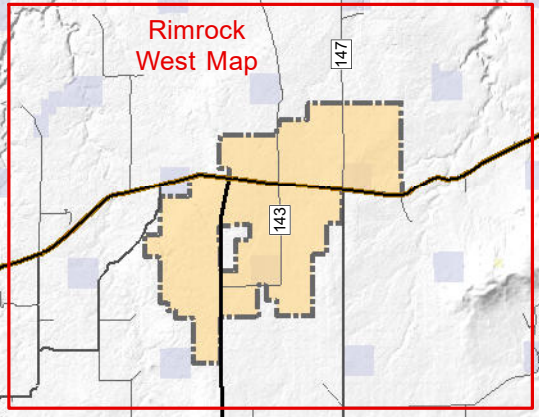

## Overview Map

### Ranching for Wildlife Program

Updated 11/27/2018

Information depicted on this map is for reference purposes only and is compiled from best available sources. Reasonable efforts have been made to ensure the accuracy of this map however property boundaries may not be current or correct. To ensure that you have the most accurate property boundary information please contact the ranch manager.

- Check-In
- Rimrock
- US DOD
- BLM
- USFS
- SWA
- SLB

Pinon Canyon Maneuver Site

Comanche National Grassland - Carrizo Unit

NEW MEXICO

OK