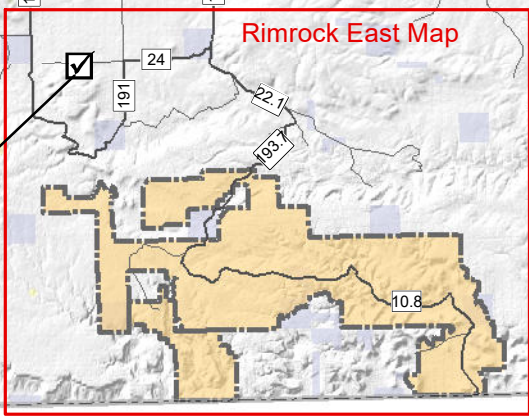

## Overview Map

### Ranching for Wildlife Program

Updated 11/27/2018

Information depicted on this map is for reference purposes only and is compiled from best available sources. Reasonable efforts have been made to ensure the accuracy of this map however property boundaries may not be current or correct. To ensure that you have the most accurate property boundary information please contact the ranch manager.

- Check-In
- Rimrock
- US DOD
- BLM
- USFS
- SWA
- SLB

Pinon Canyon Maneuver Site

Comanche National Grassland - Carrizo Unit

NEW MEXICO

OK