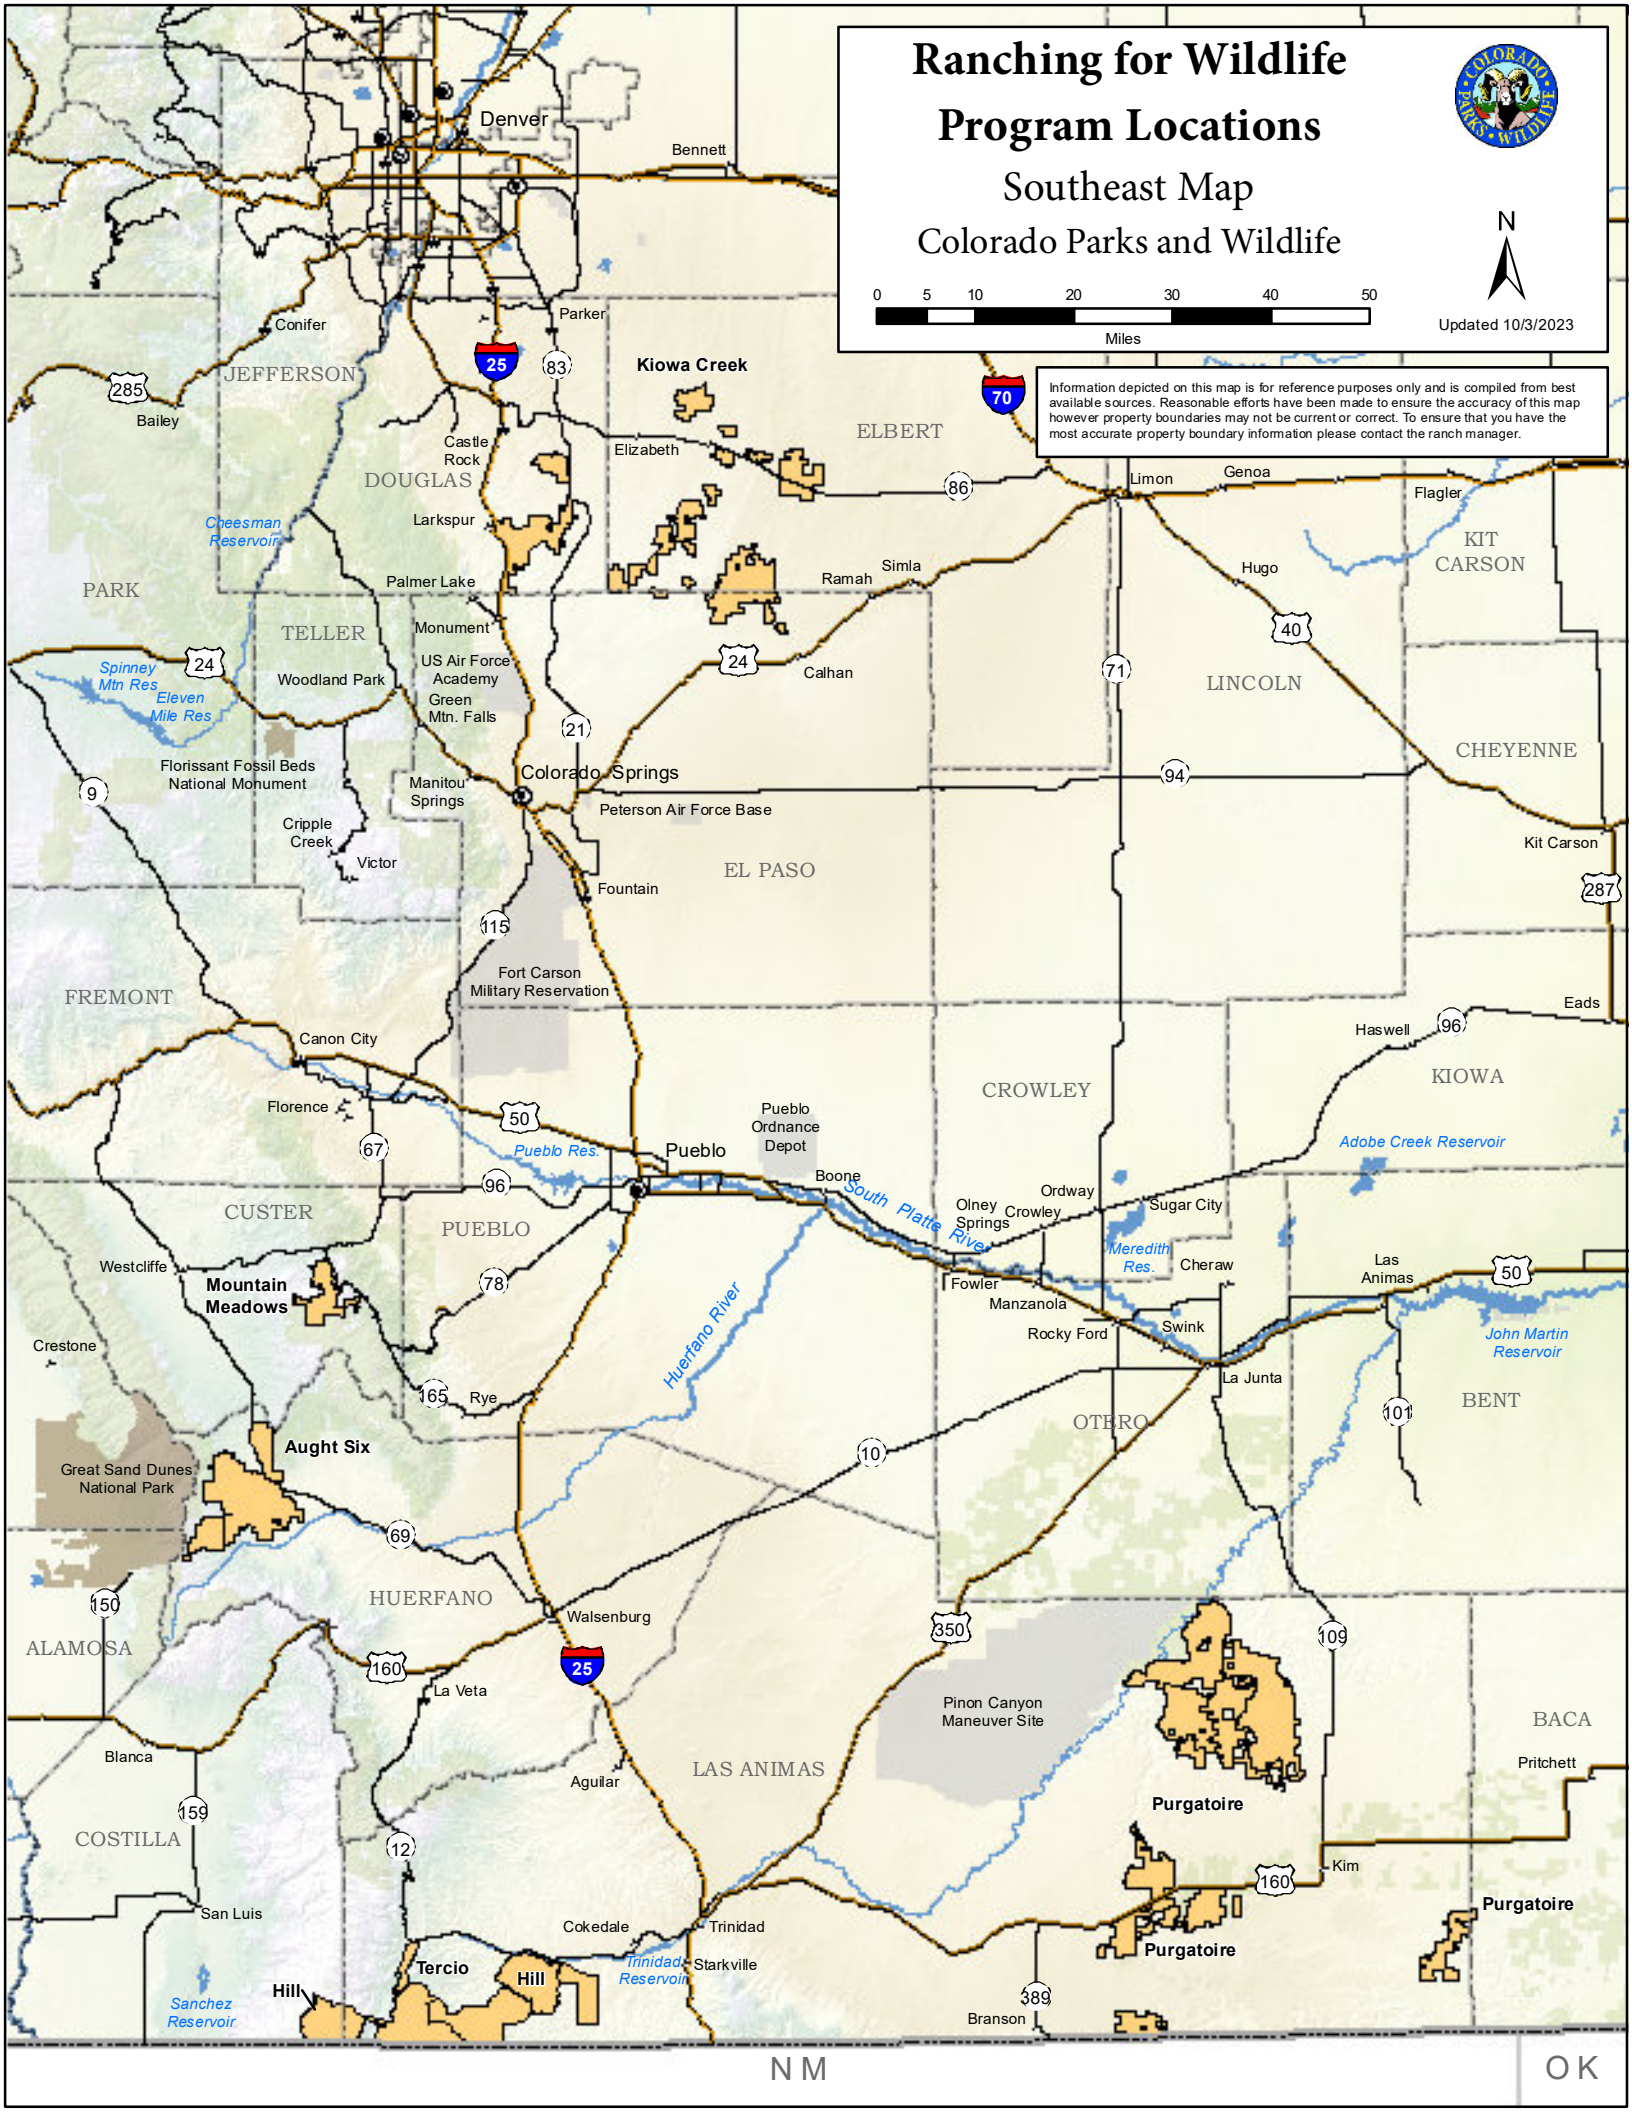

# Ranching for Wildlife Program Locations

## Southeast Map

Colorado Parks and Wildlife

Updated 10/3/2023

Information depicted on this map is for reference purposes only and is compiled from best available sources. Reasonable efforts have been made to ensure the accuracy of this map however property boundaries may not be current or correct. To ensure that you have the most accurate property boundary information please contact the ranch manager.

NM

OK