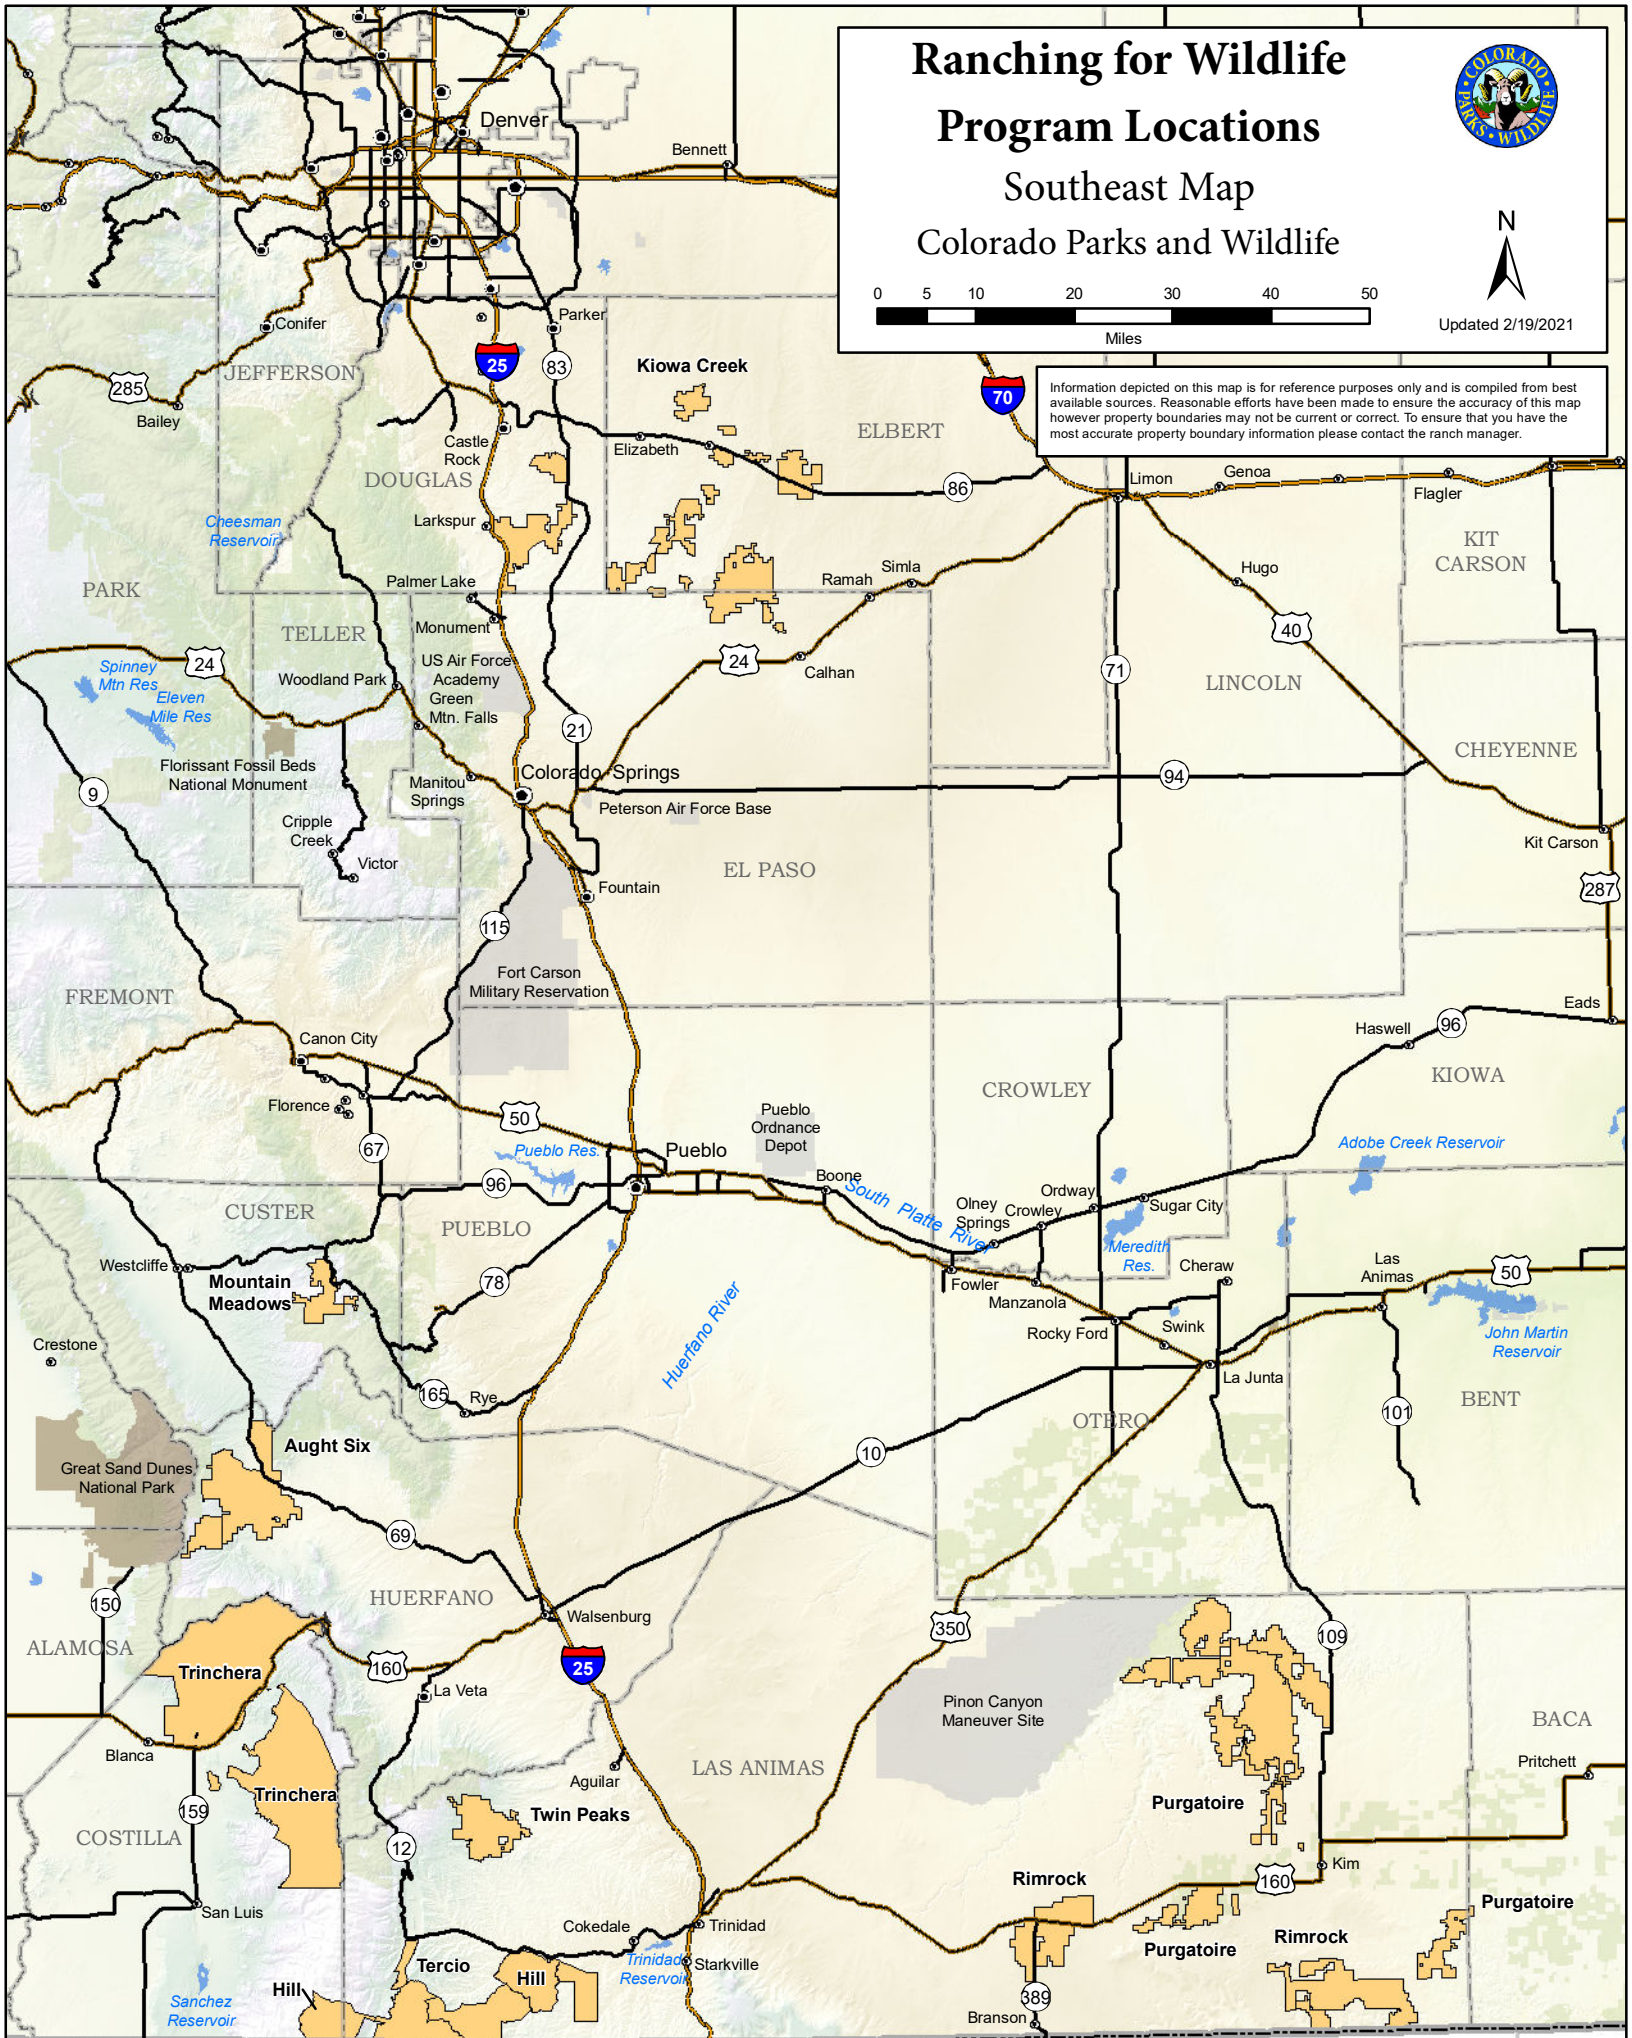

Ranching for Wildlife Program Locations Southeast Map

Updated 2/19/2021

NM

OK