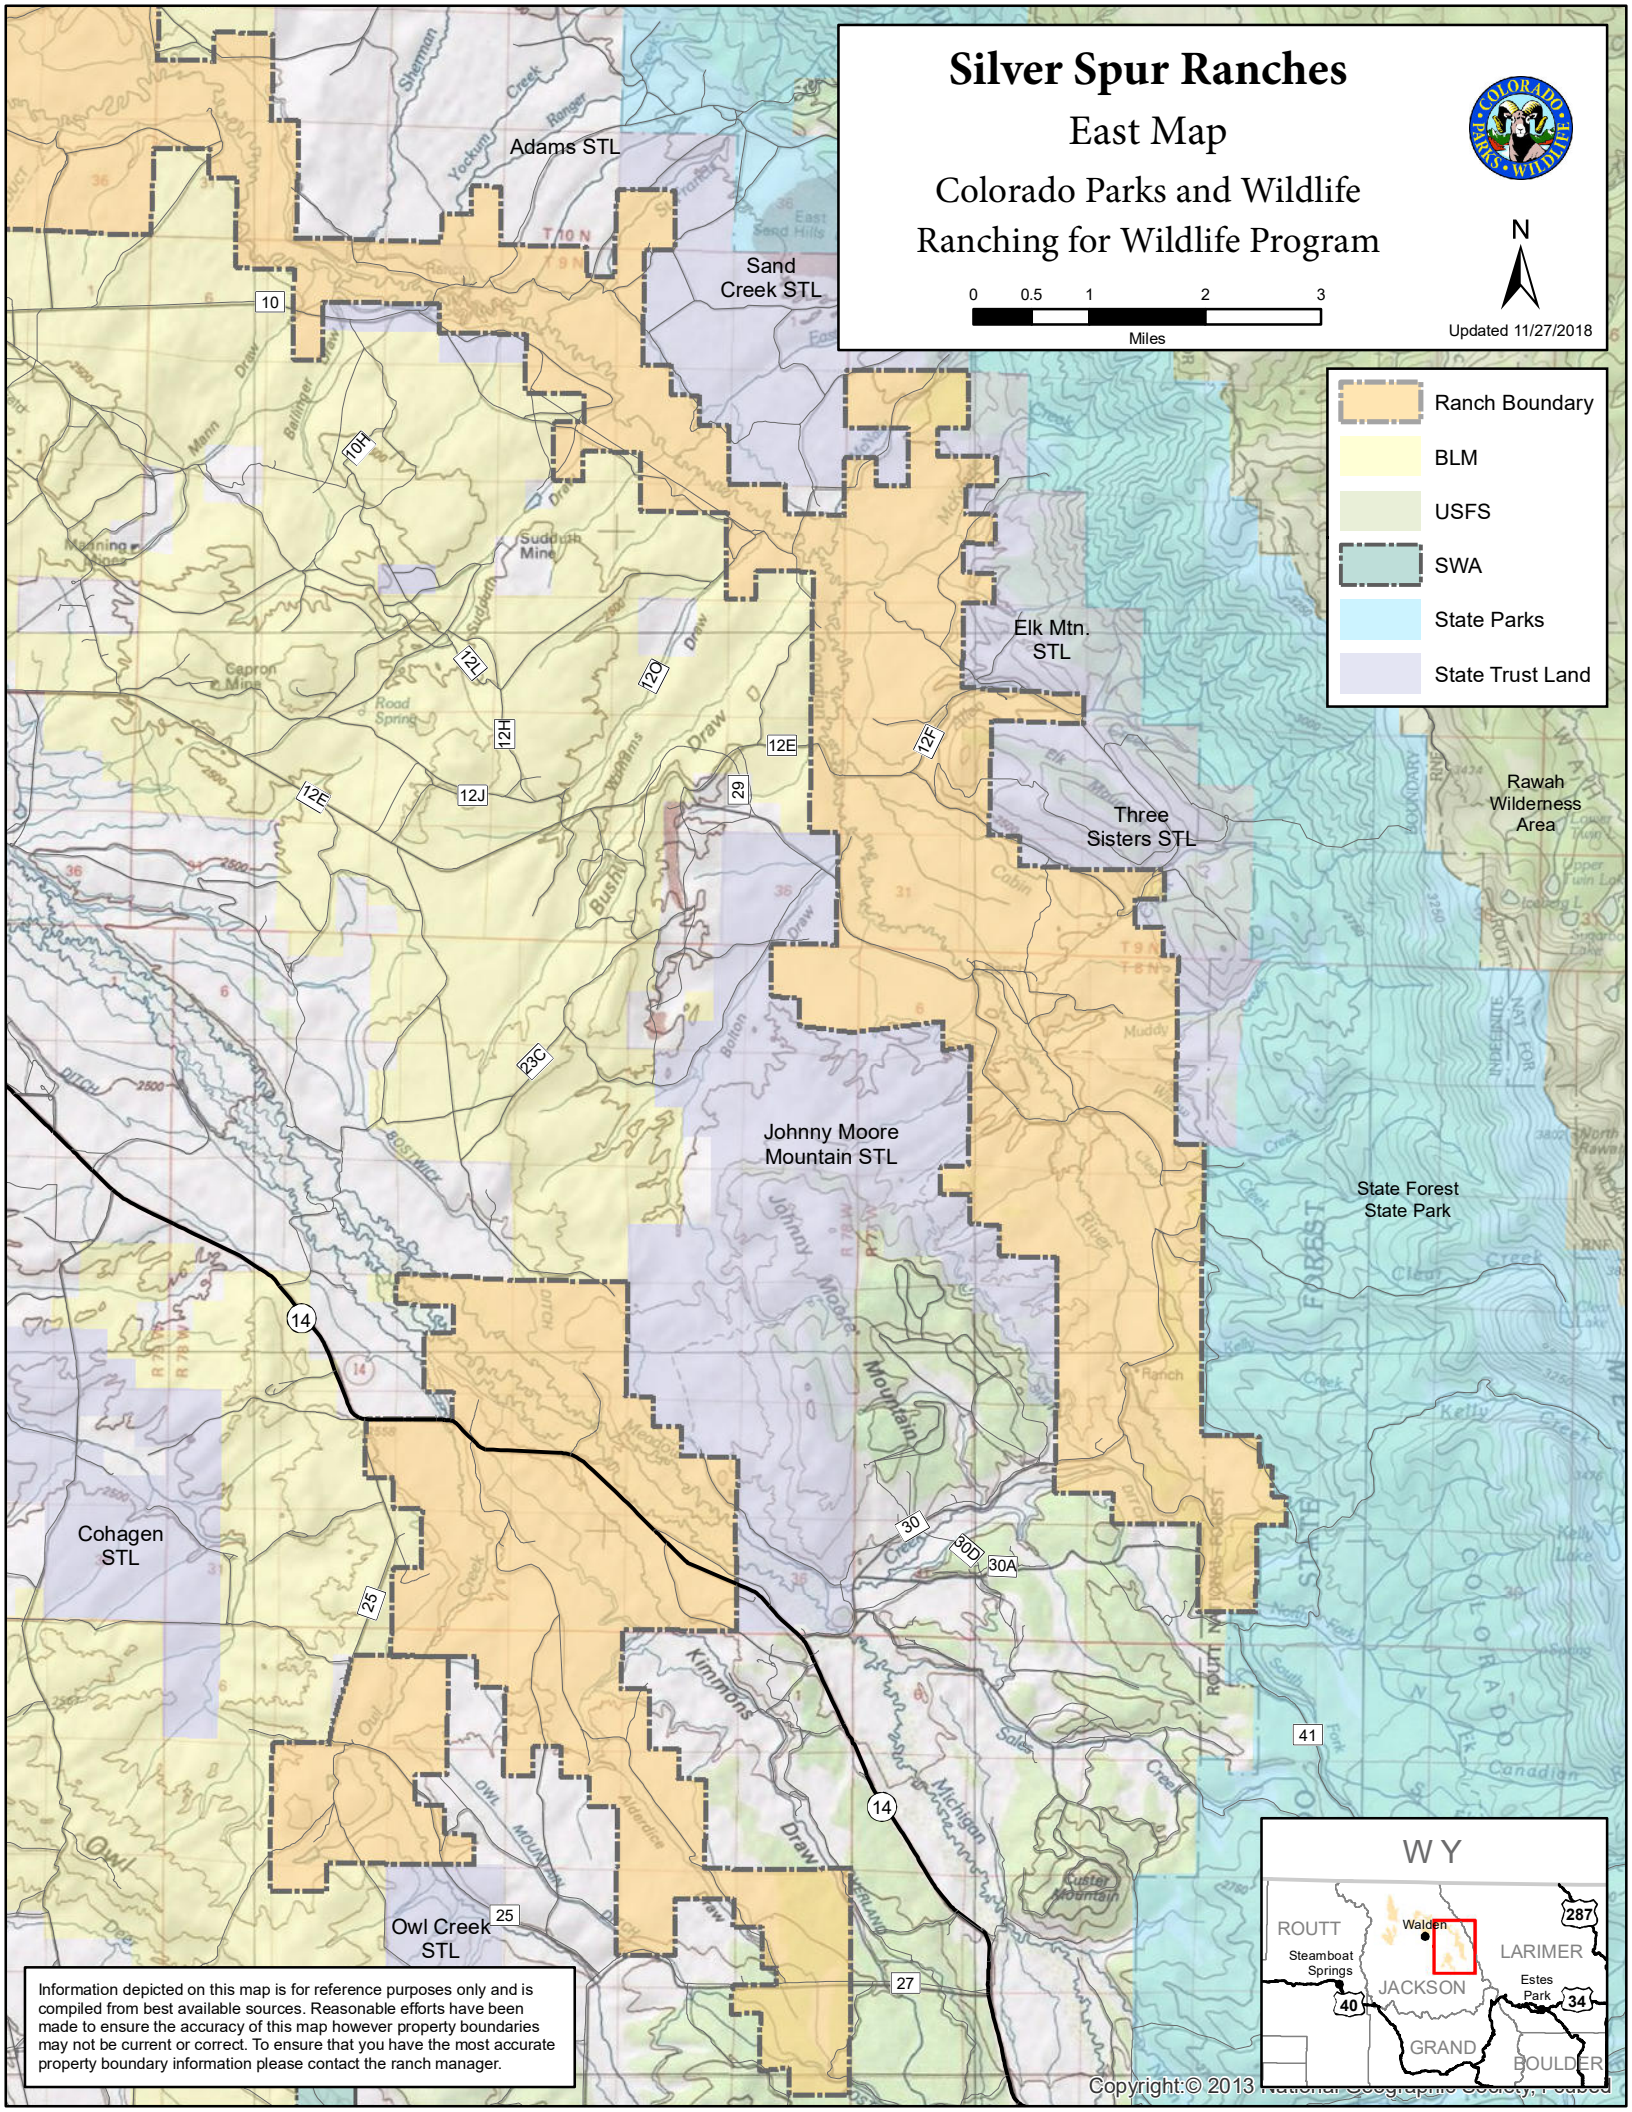

Silver Spur Ranches

East Map

Colorado Parks and Wildlife Ranching for Wildlife Program

Updated 11/27/2018

	Ranch Boundary
	BLM
	USFS
	SWA
	State Parks
	State Trust Land

Information depicted on this map is for reference purposes only and is compiled from best available sources. Reasonable efforts have been made to ensure the accuracy of this map however property boundaries may not be current or correct. To ensure that you have the most accurate property boundary information please contact the ranch manager.