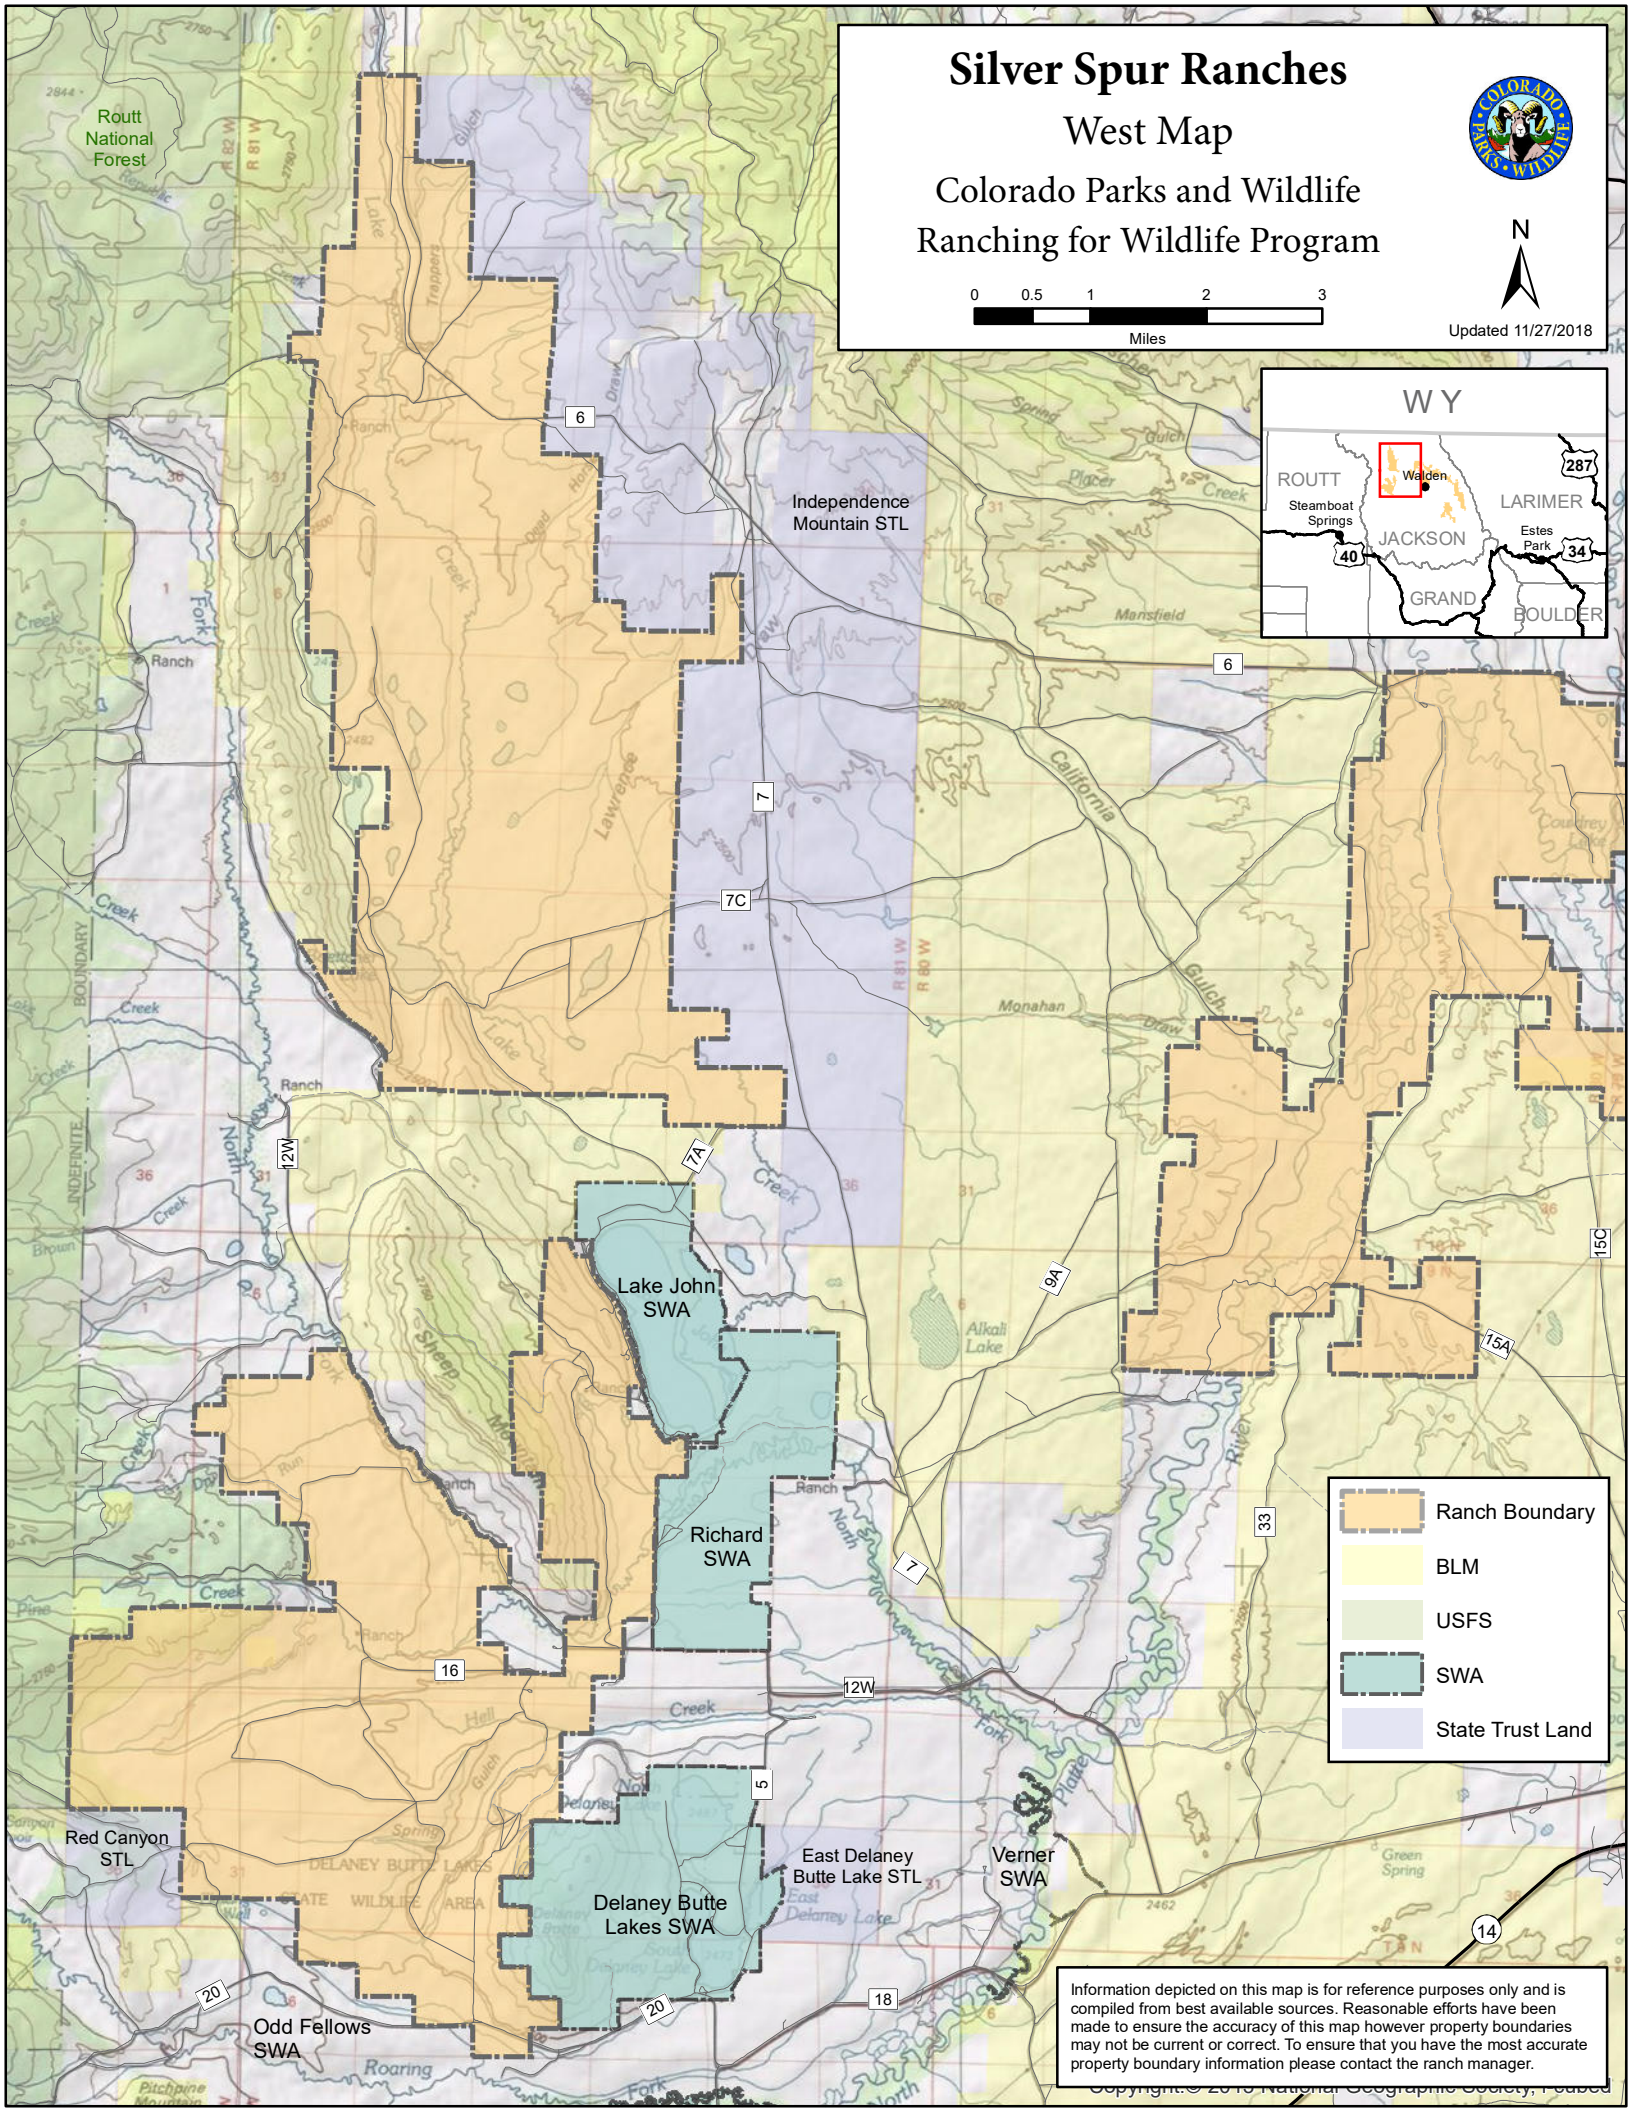

Silver Spur Ranches

West Map

Colorado Parks and Wildlife
Ranching for Wildlife Program

Updated 11/27/2018

	Ranch Boundary
	BLM
	USFS
	SWA
	State Trust Land

Information depicted on this map is for reference purposes only and is compiled from best available sources. Reasonable efforts have been made to ensure the accuracy of this map however property boundaries may not be current or correct. To ensure that you have the most accurate property boundary information please contact the ranch manager.

Copyright © 2018 National Geographic Society, Inc.