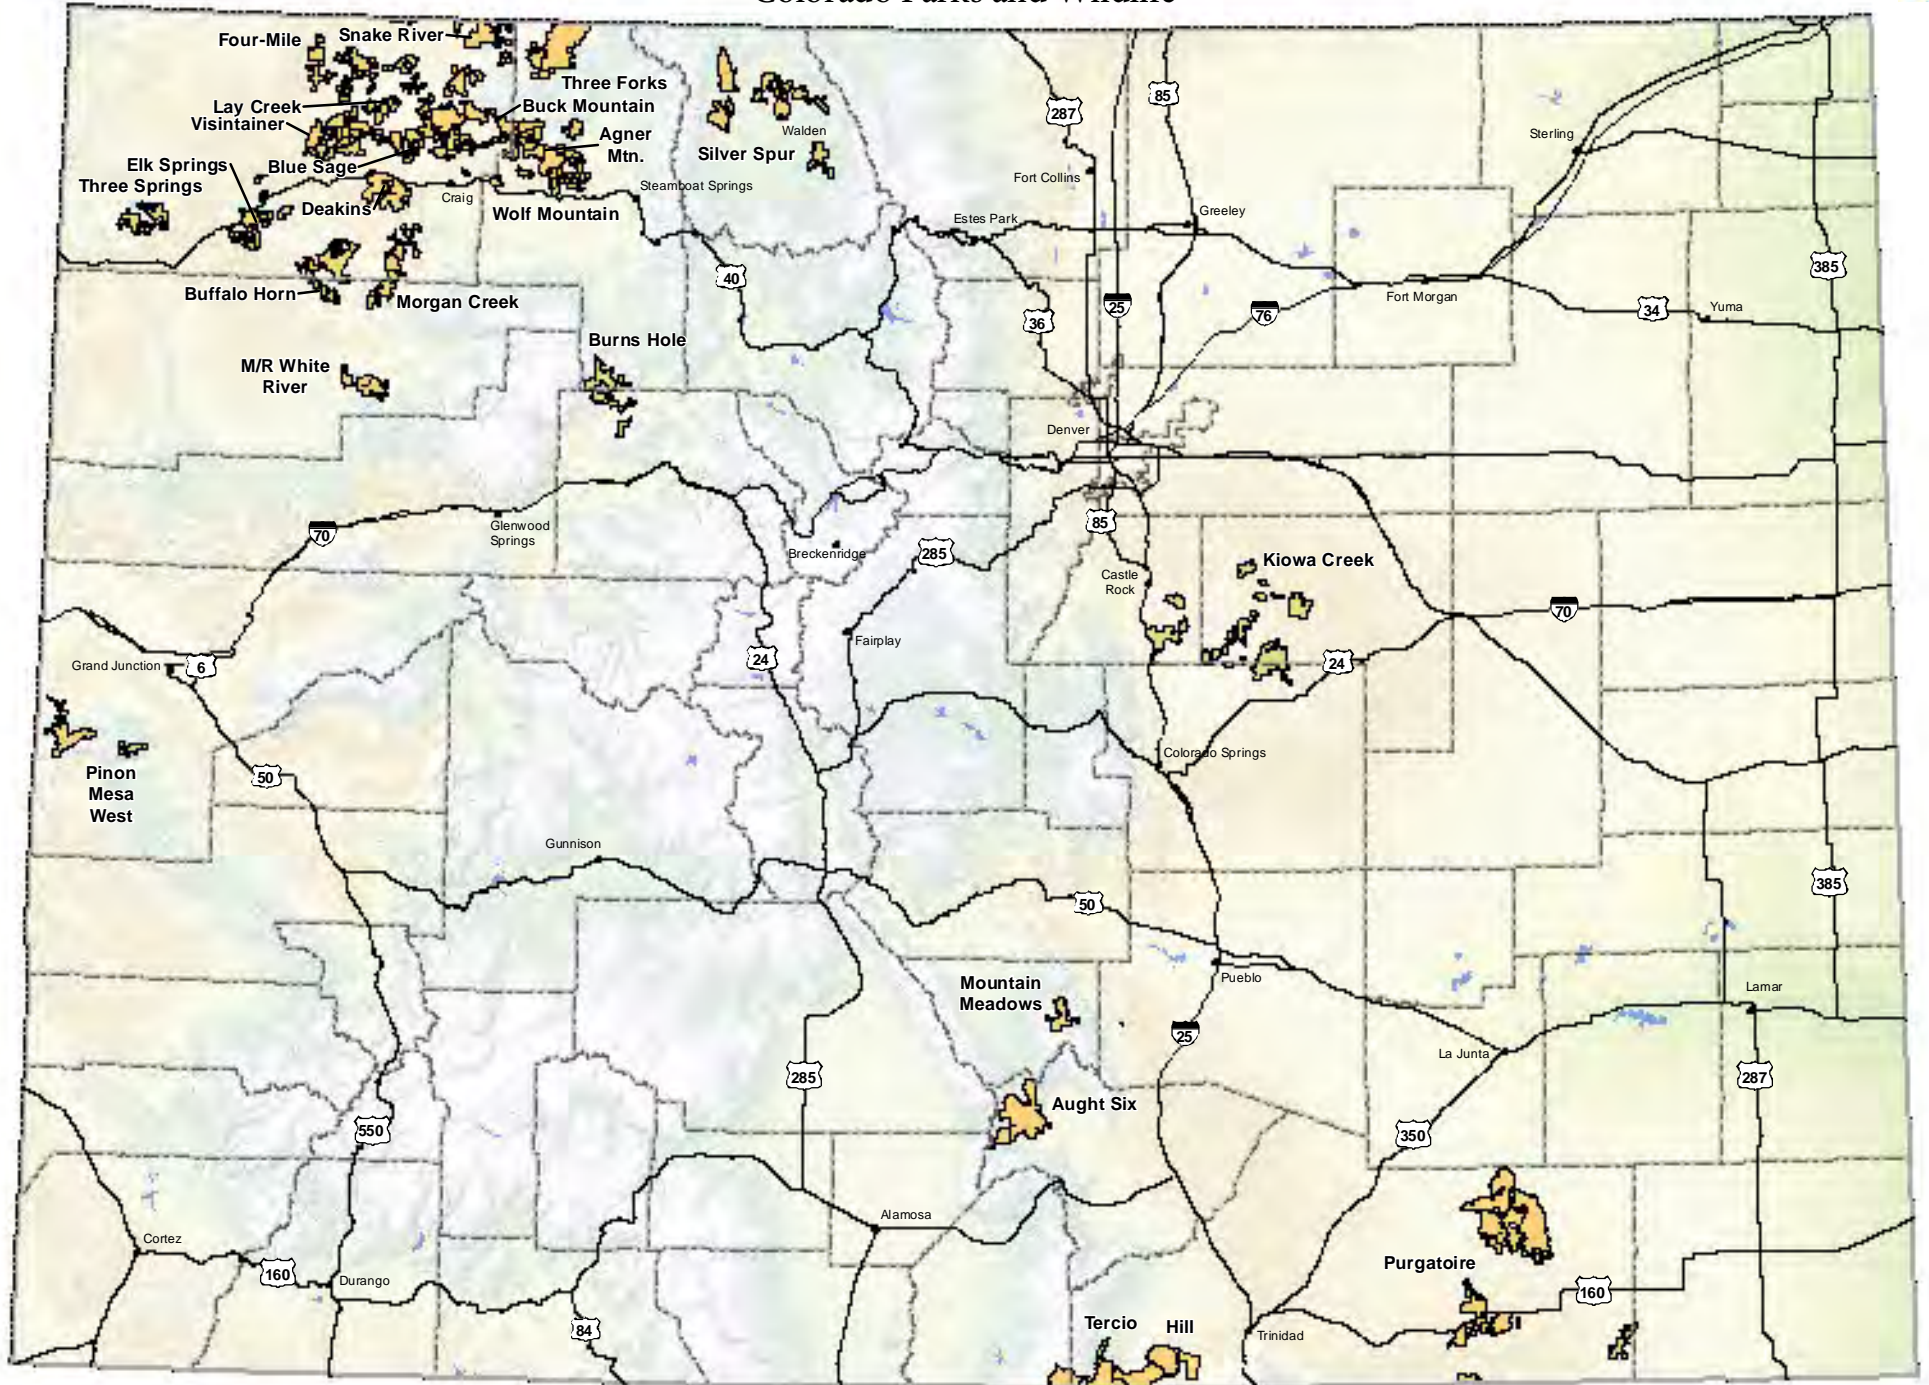

Ranching for Wildlife(RFW) Program Locations

Colorado Parks and Wildlife

Information depicted on this map is for reference purposes only and is compiled from best available sources. Reasonable efforts have been made to ensure the accuracy of this map however property boundaries may not be current or correct. To ensure that you have the most accurate property boundary information please contact the ranch manager.