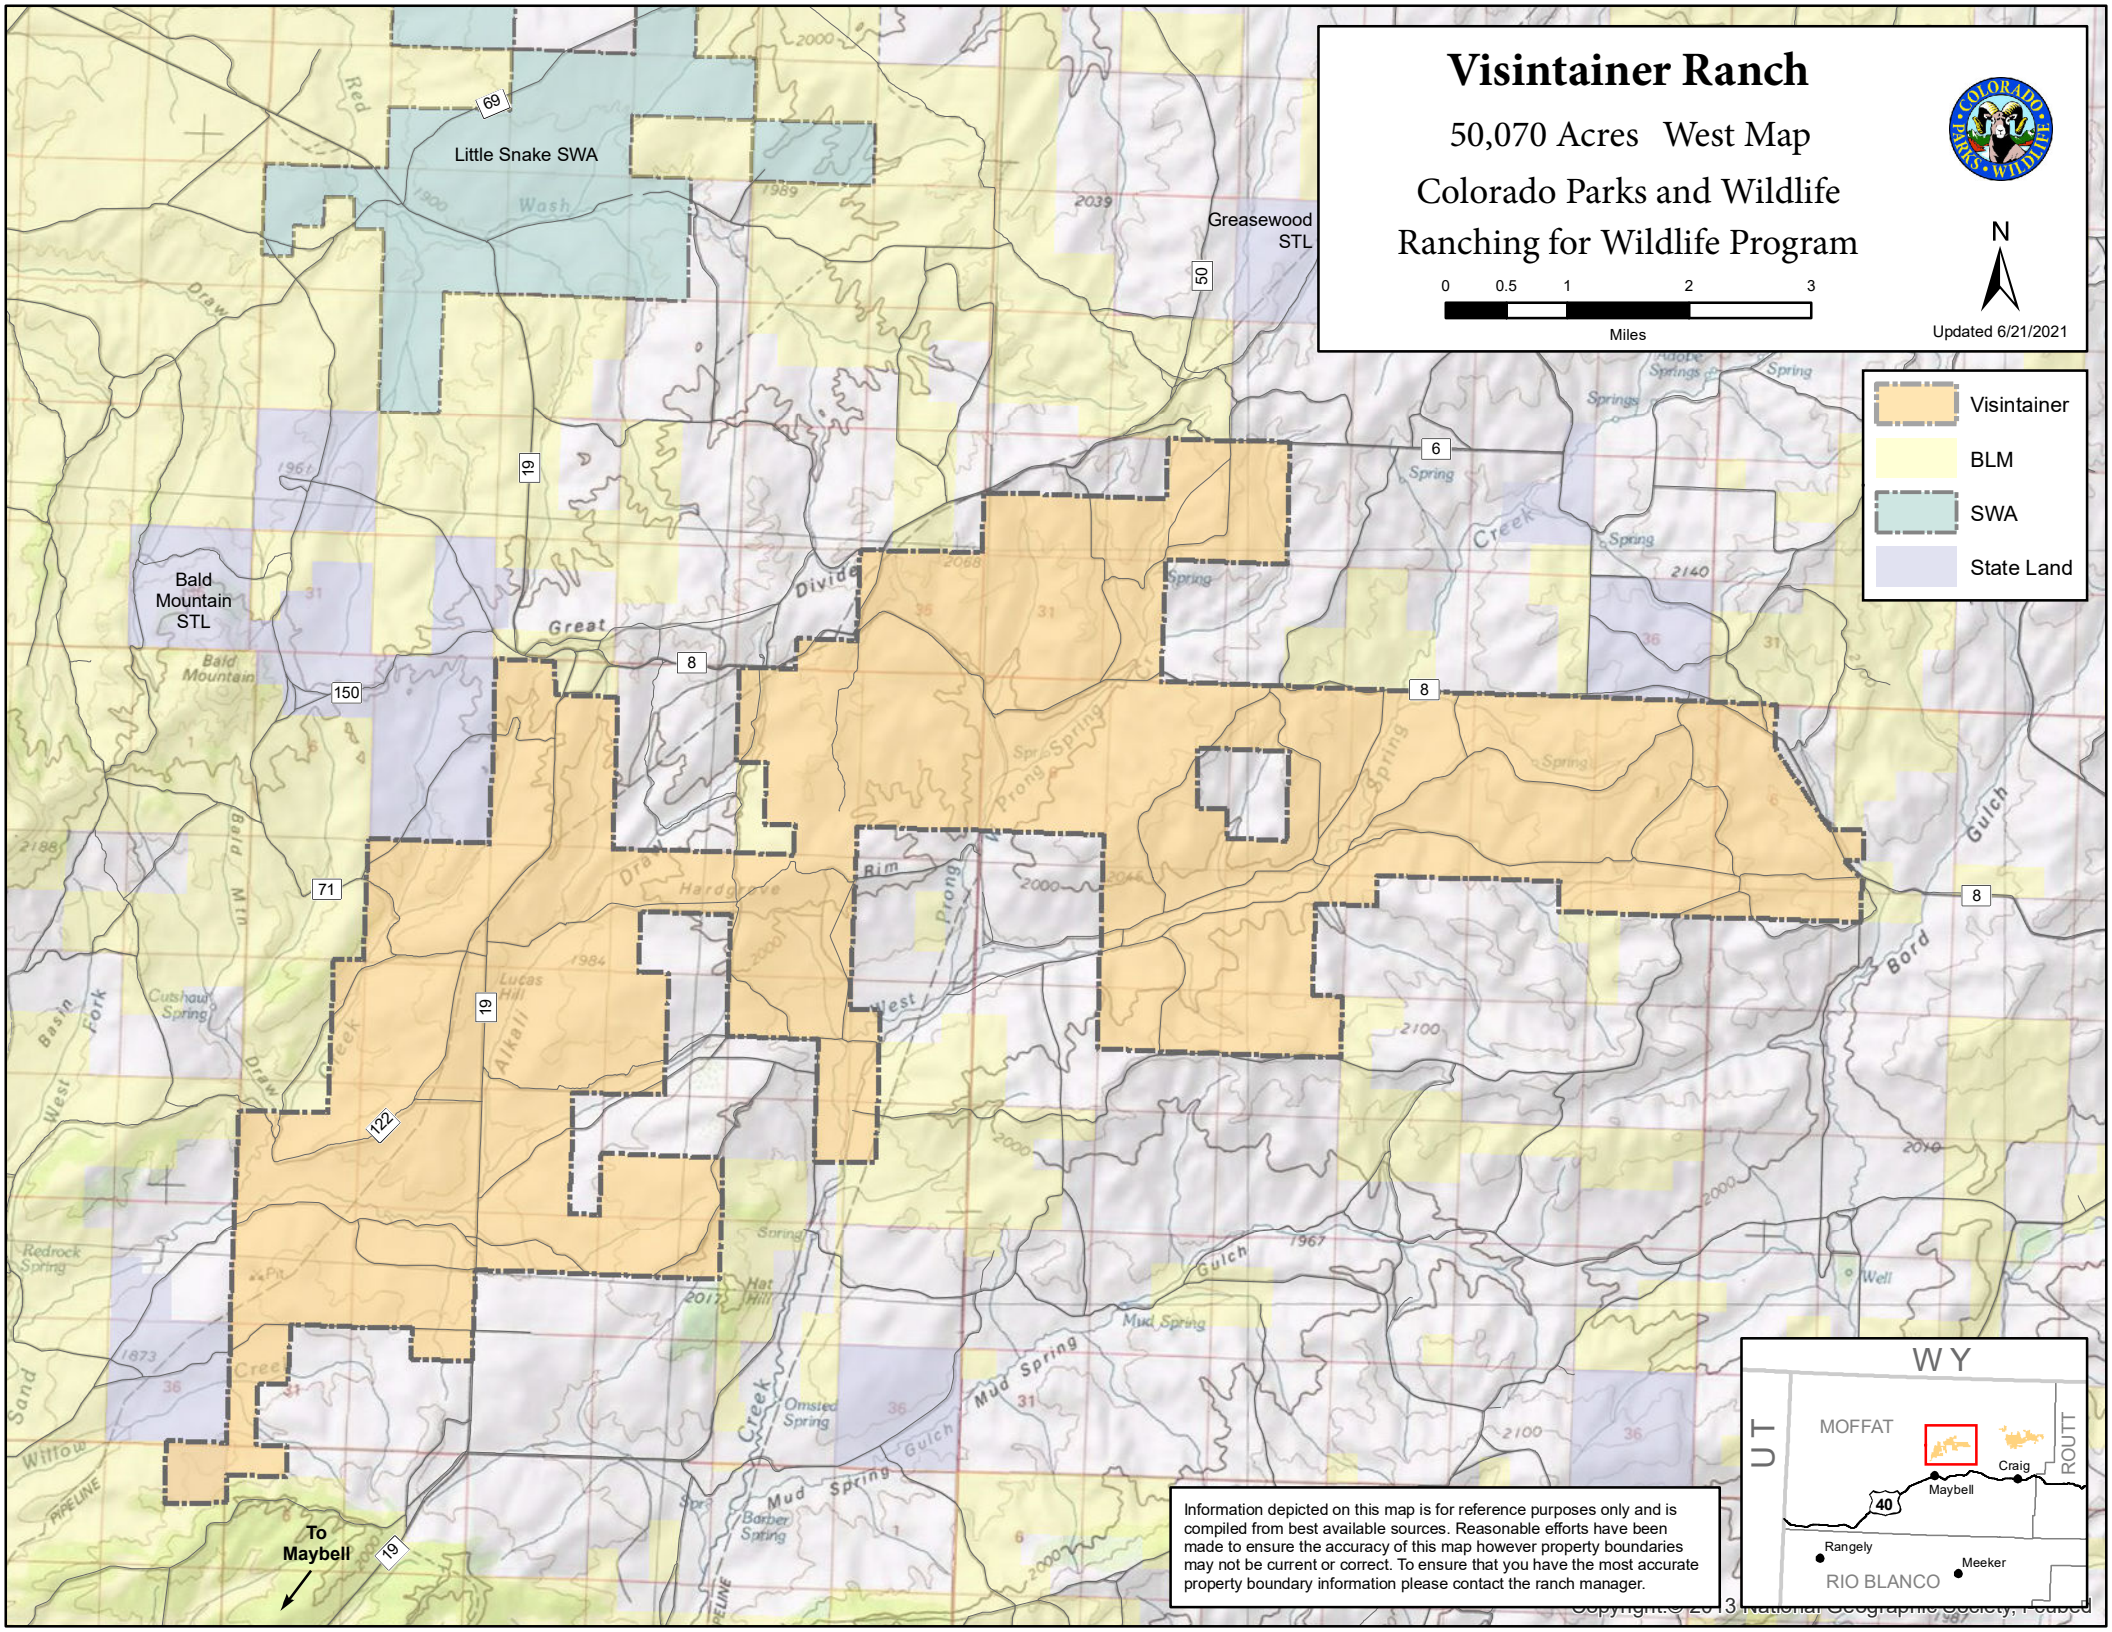

Visintainer Ranch

50,070 Acres West Map

Colorado Parks and Wildlife
Ranching for Wildlife Program

Updated 6/21/2021

Information depicted on this map is for reference purposes only and is compiled from best available sources. Reasonable efforts have been made to ensure the accuracy of this map however property boundaries may not be current or correct. To ensure that you have the most accurate property boundary information please contact the ranch manager.

To Maybell