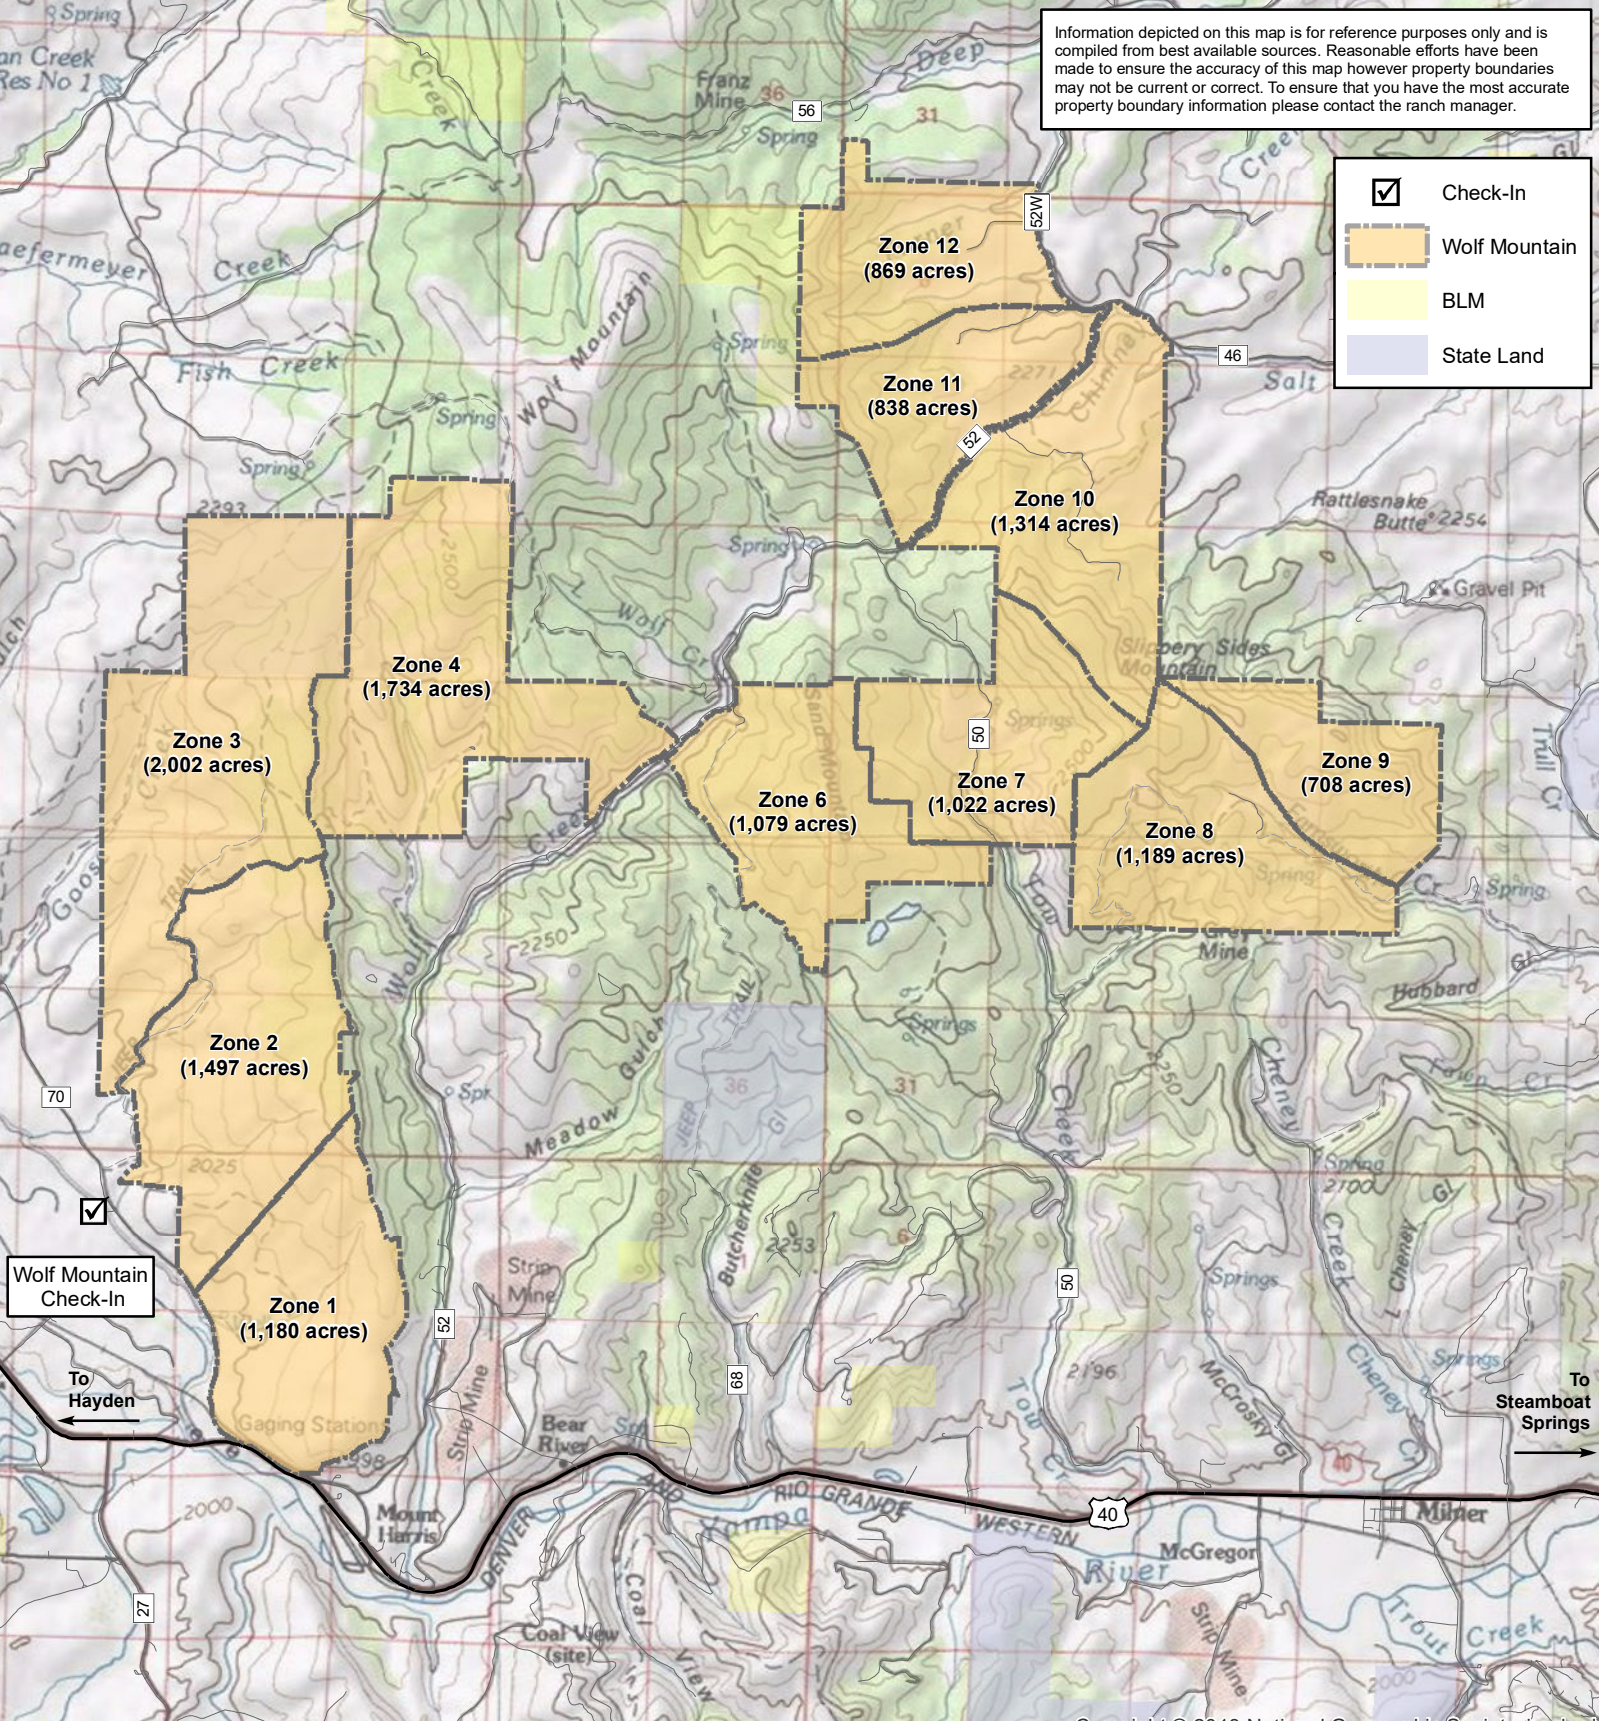

Wolf Mountain Ranch

13,432 Acres

Colorado Parks and Wildlife
Ranching for Wildlife Program

Updated 7/29/2021

Information depicted on this map is for reference purposes only and is compiled from best available sources. Reasonable efforts have been made to ensure the accuracy of this map however property boundaries may not be current or correct. To ensure that you have the most accurate property boundary information please contact the ranch manager.

<input checked="" type="checkbox"/>	Check-In
	Wolf Mountain
	BLM
	State Land

Wolf Mountain Check-In

To Hayden

To Steamboat Springs