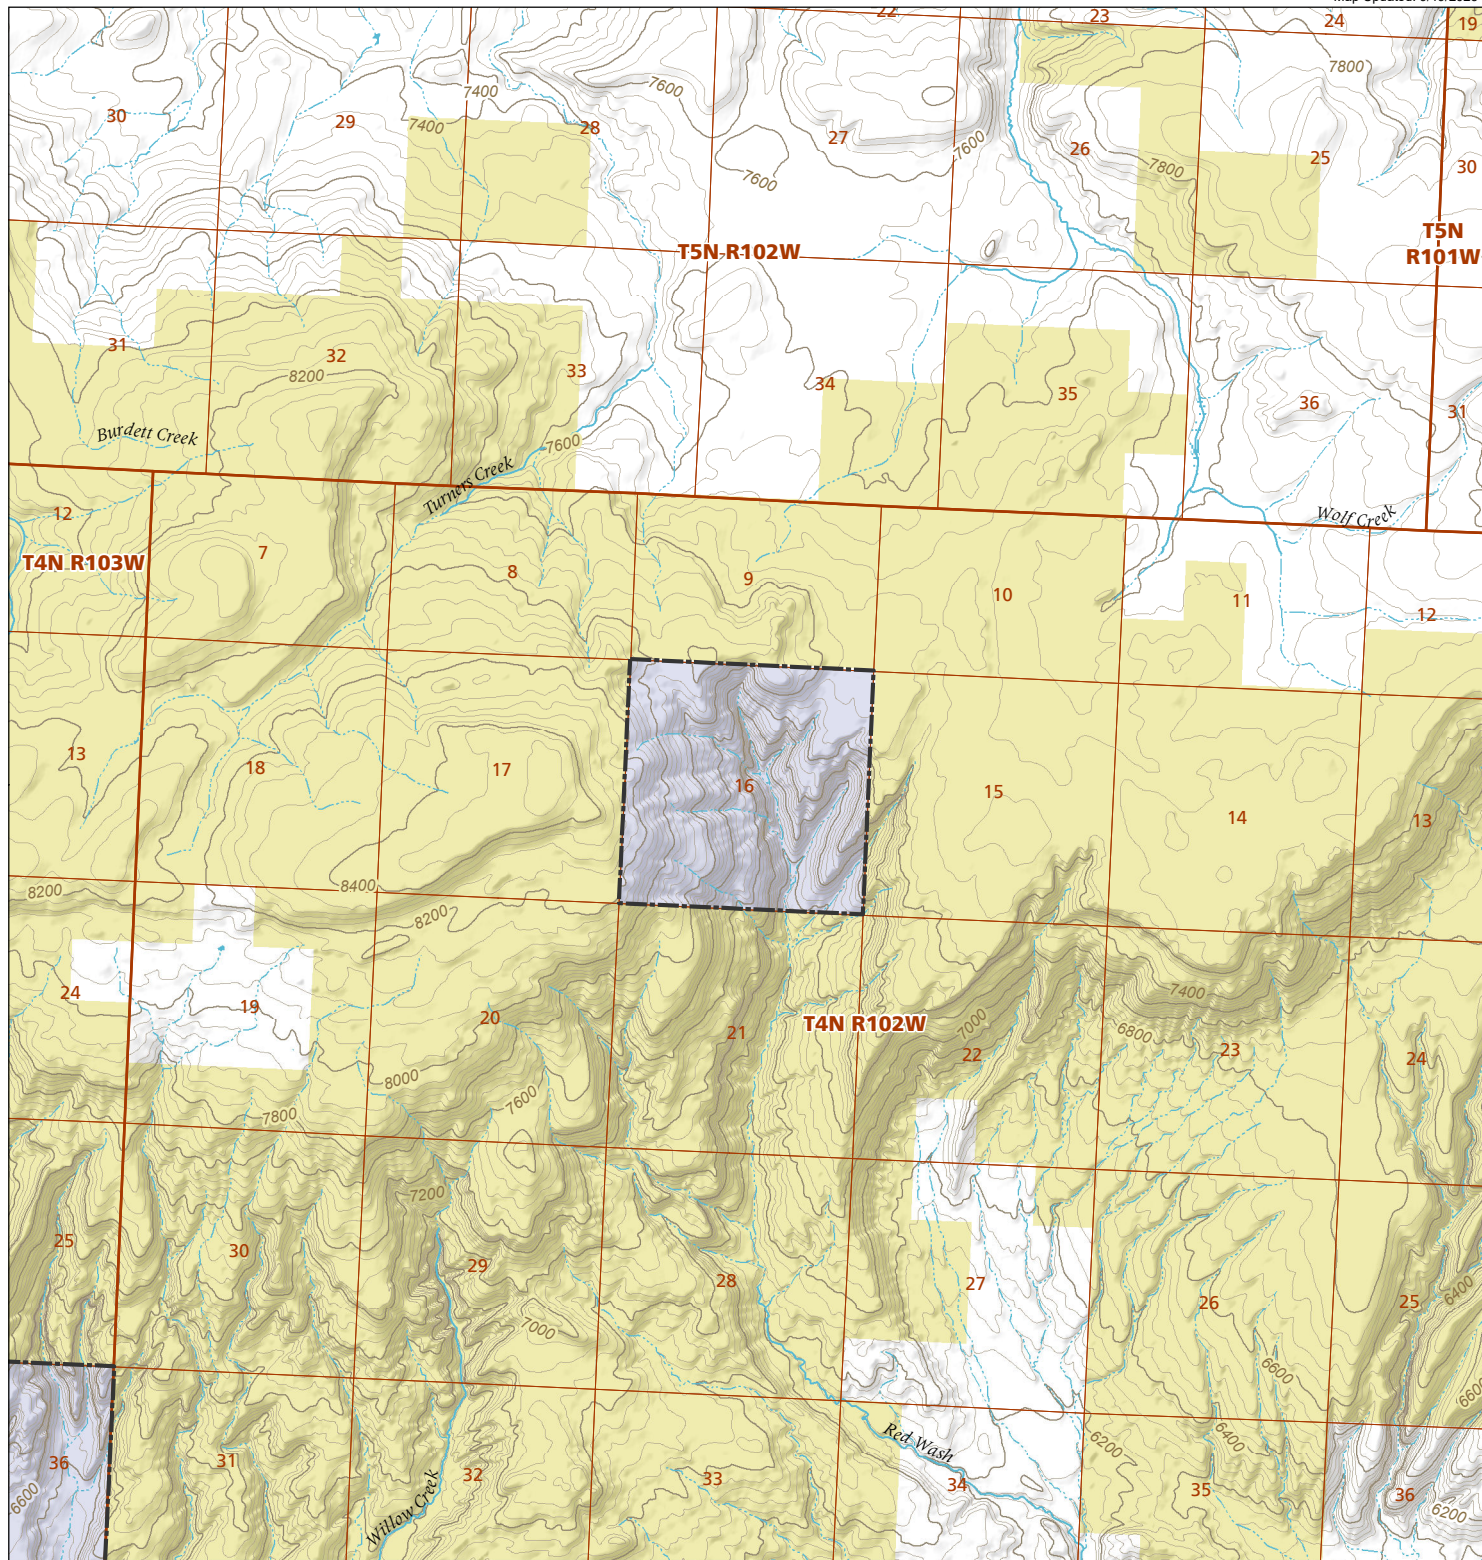

Red Wash

STL Hunting and Fishing Access Program

Please see the current Colorado State Recreation Lands brochure for listing of land use regulations and access points for this property and other SLB parcels open for wildlife related recreation. Also refer to the CPW Fishing and Hunting information brochure for current hunting and fishing regulations.

Map Updated: 9/19/2023

-  STL Boundary
-  BLM
-  No Public Access