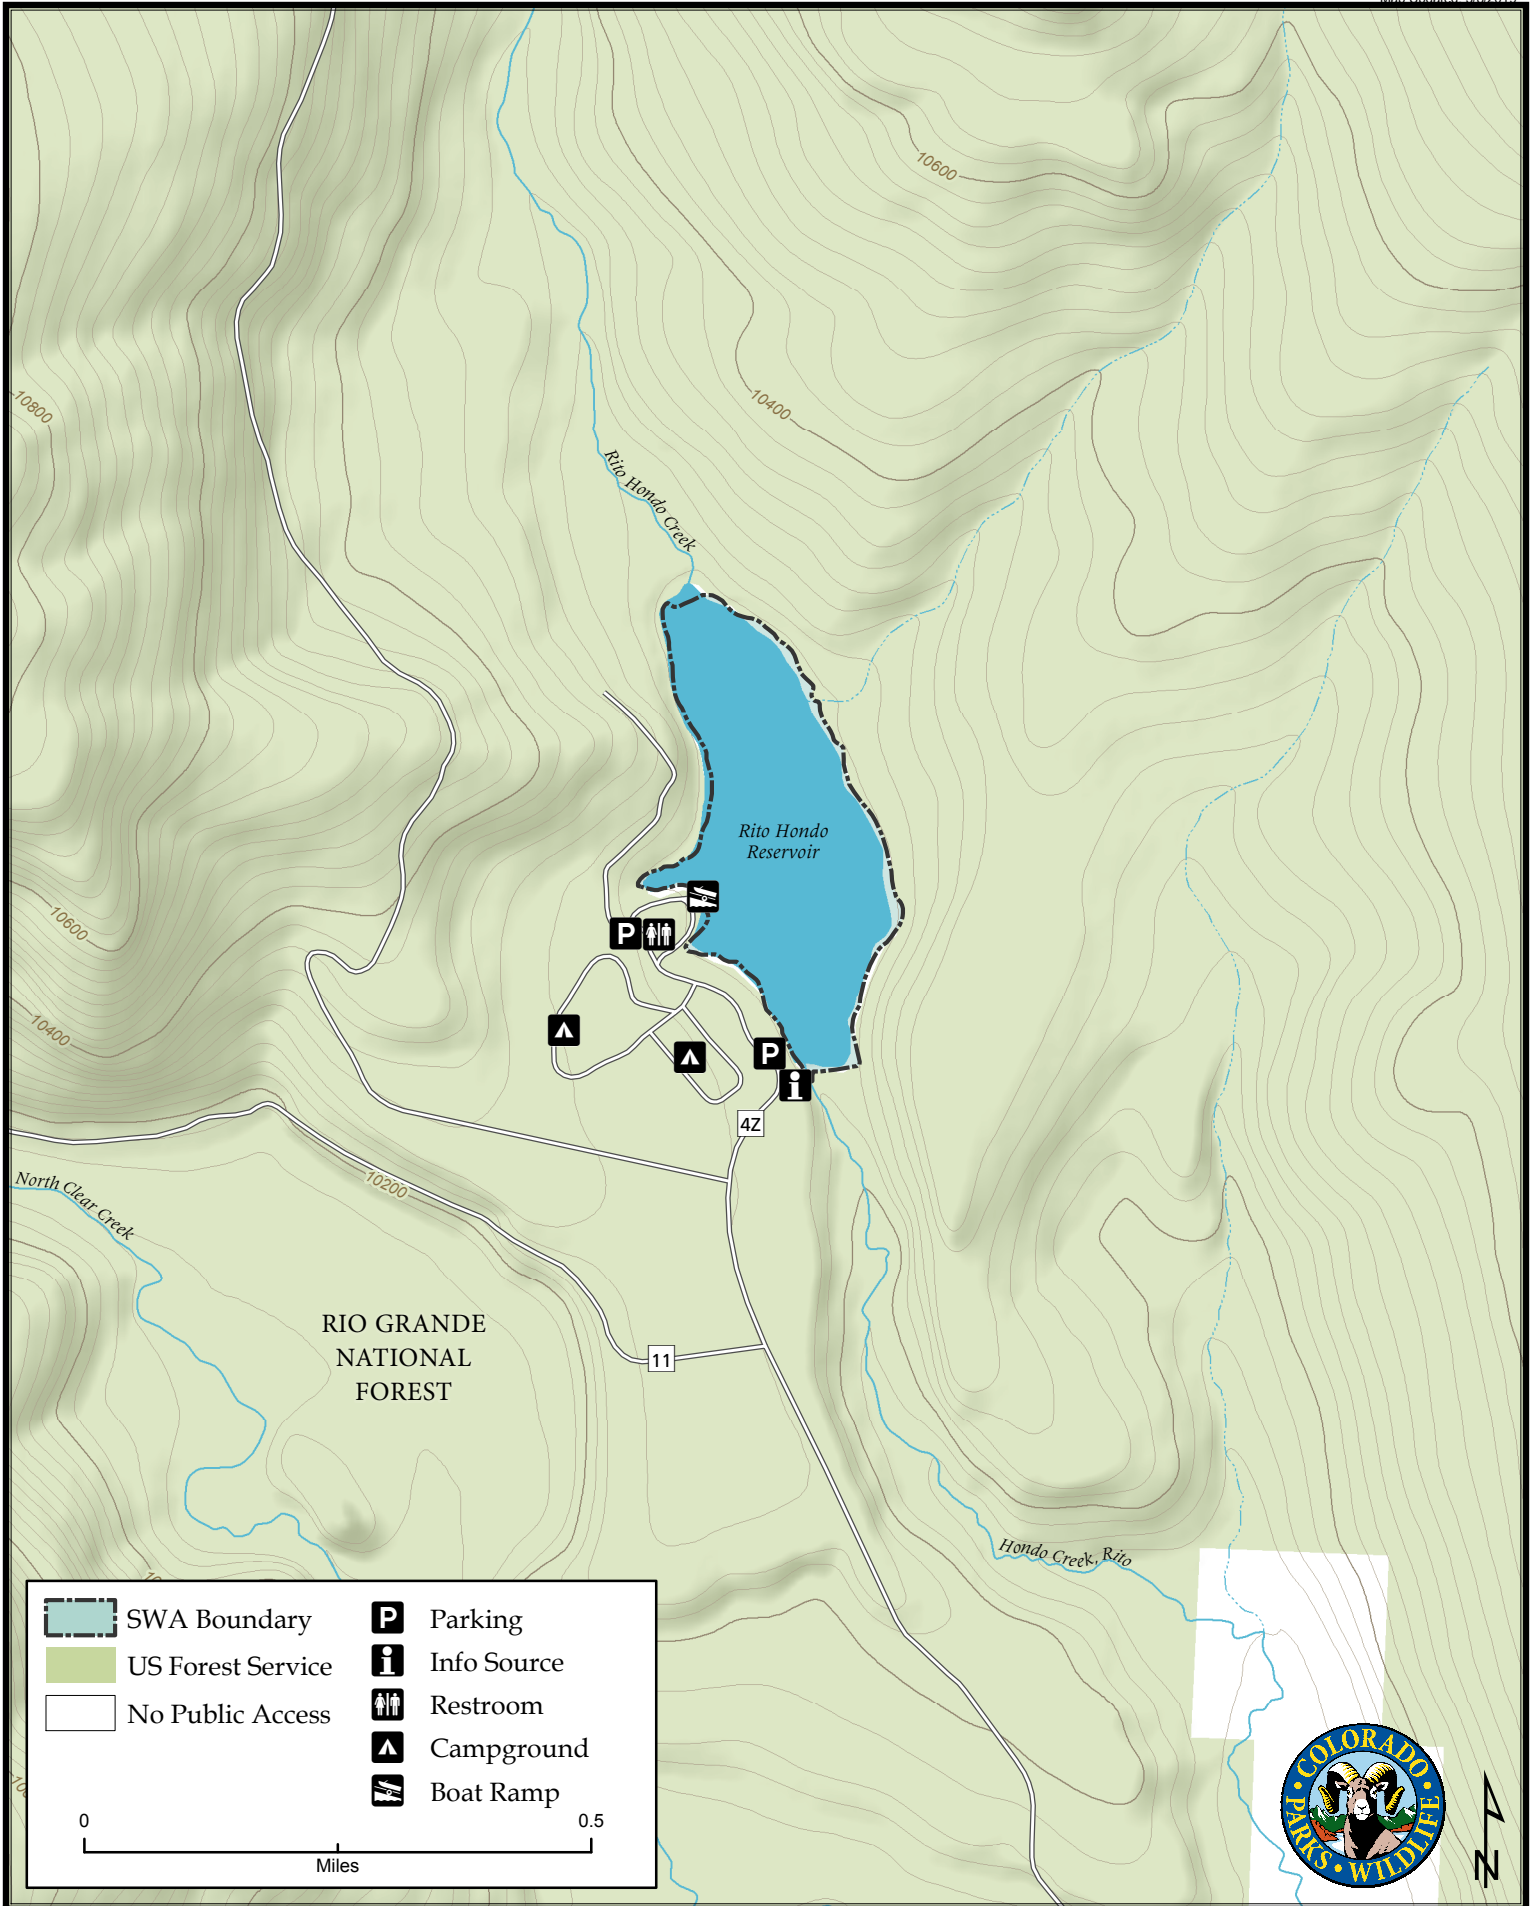

Rito Hondo Reservoir State Wildlife Area

Map Updated: 3/6/2019

SWA Boundary	Parking
US Forest Service	Info Source
No Public Access	Restroom
	Campground
	Boat Ramp

0 0.5
Miles

Rito Hondo Reservoir SWA - Hinsdale County

From Creede, go 35 miles west and north on Highway 149 to Forest Service Road 513, and then 2 miles north (left) to the fork, and then right to the reservoir.

Wildlife Area Offers:

Fishing: Coldwater Lake