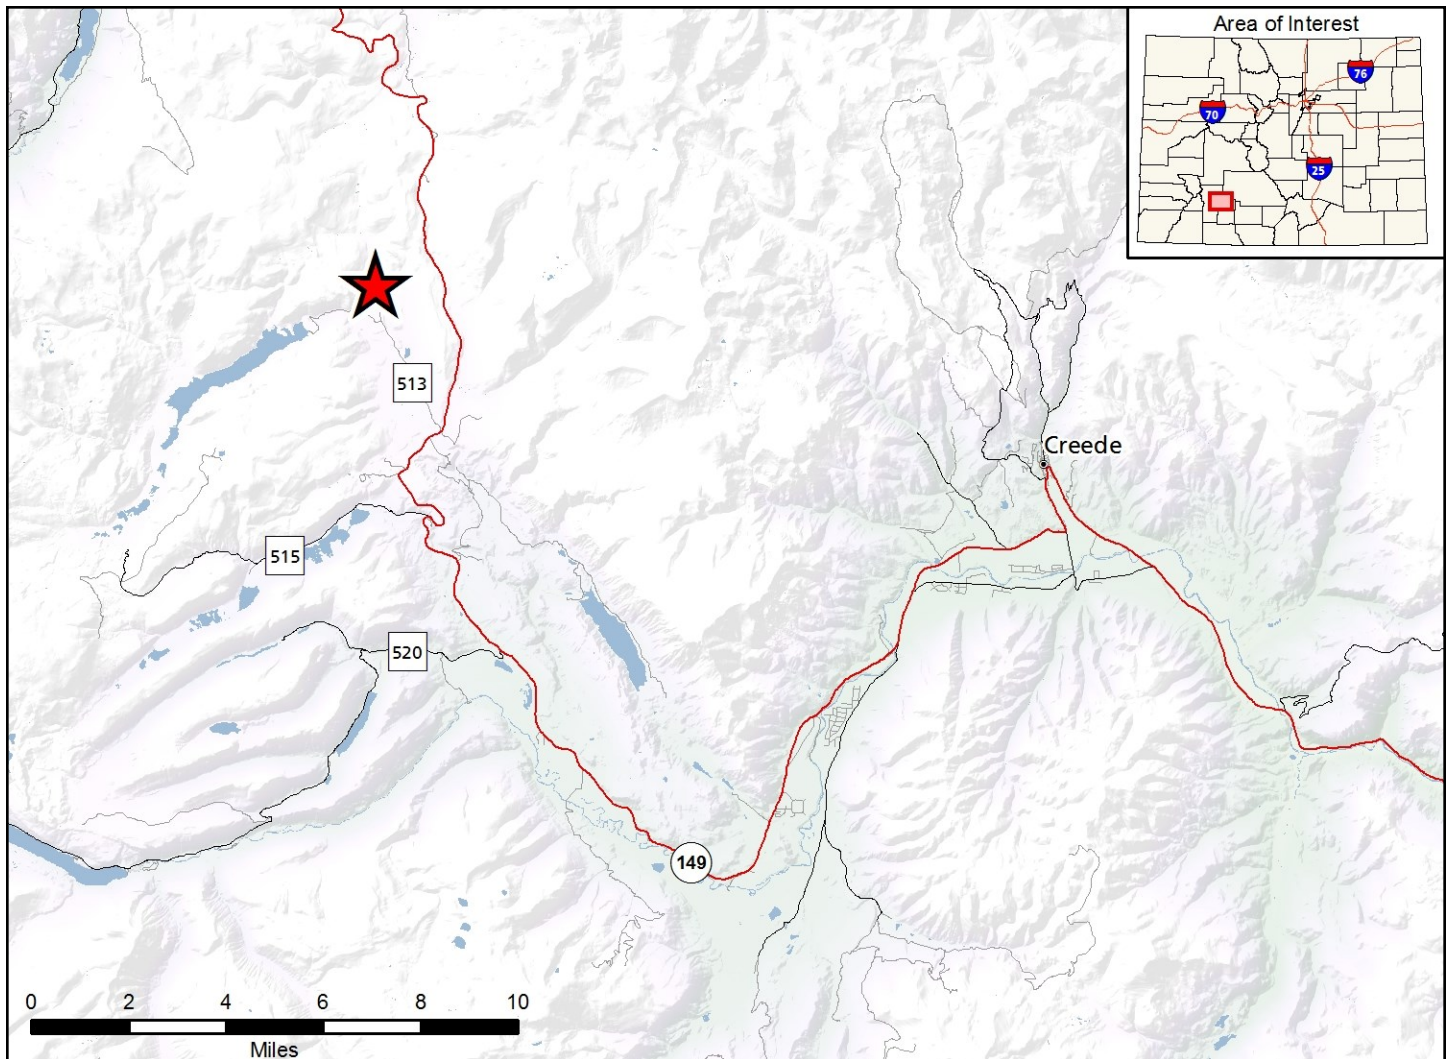

Rito Hondo Reservoir State Wildlife Area

Map Updated: 3/6/2019

SWA Boundary	Parking
US Forest Service	Info Source
No Public Access	Restroom
	Campground
	Boat Ramp

0 0.5
Miles

Rito Hondo Reservoir SWA - Hinsdale County

From Creede, go 35 miles west and north on Highway 149 to Forest Service Road 513, and then 2 miles north (left) to the fork, and then right to the reservoir.

Wildlife Area Offers:

Fishing: Coldwater Lake