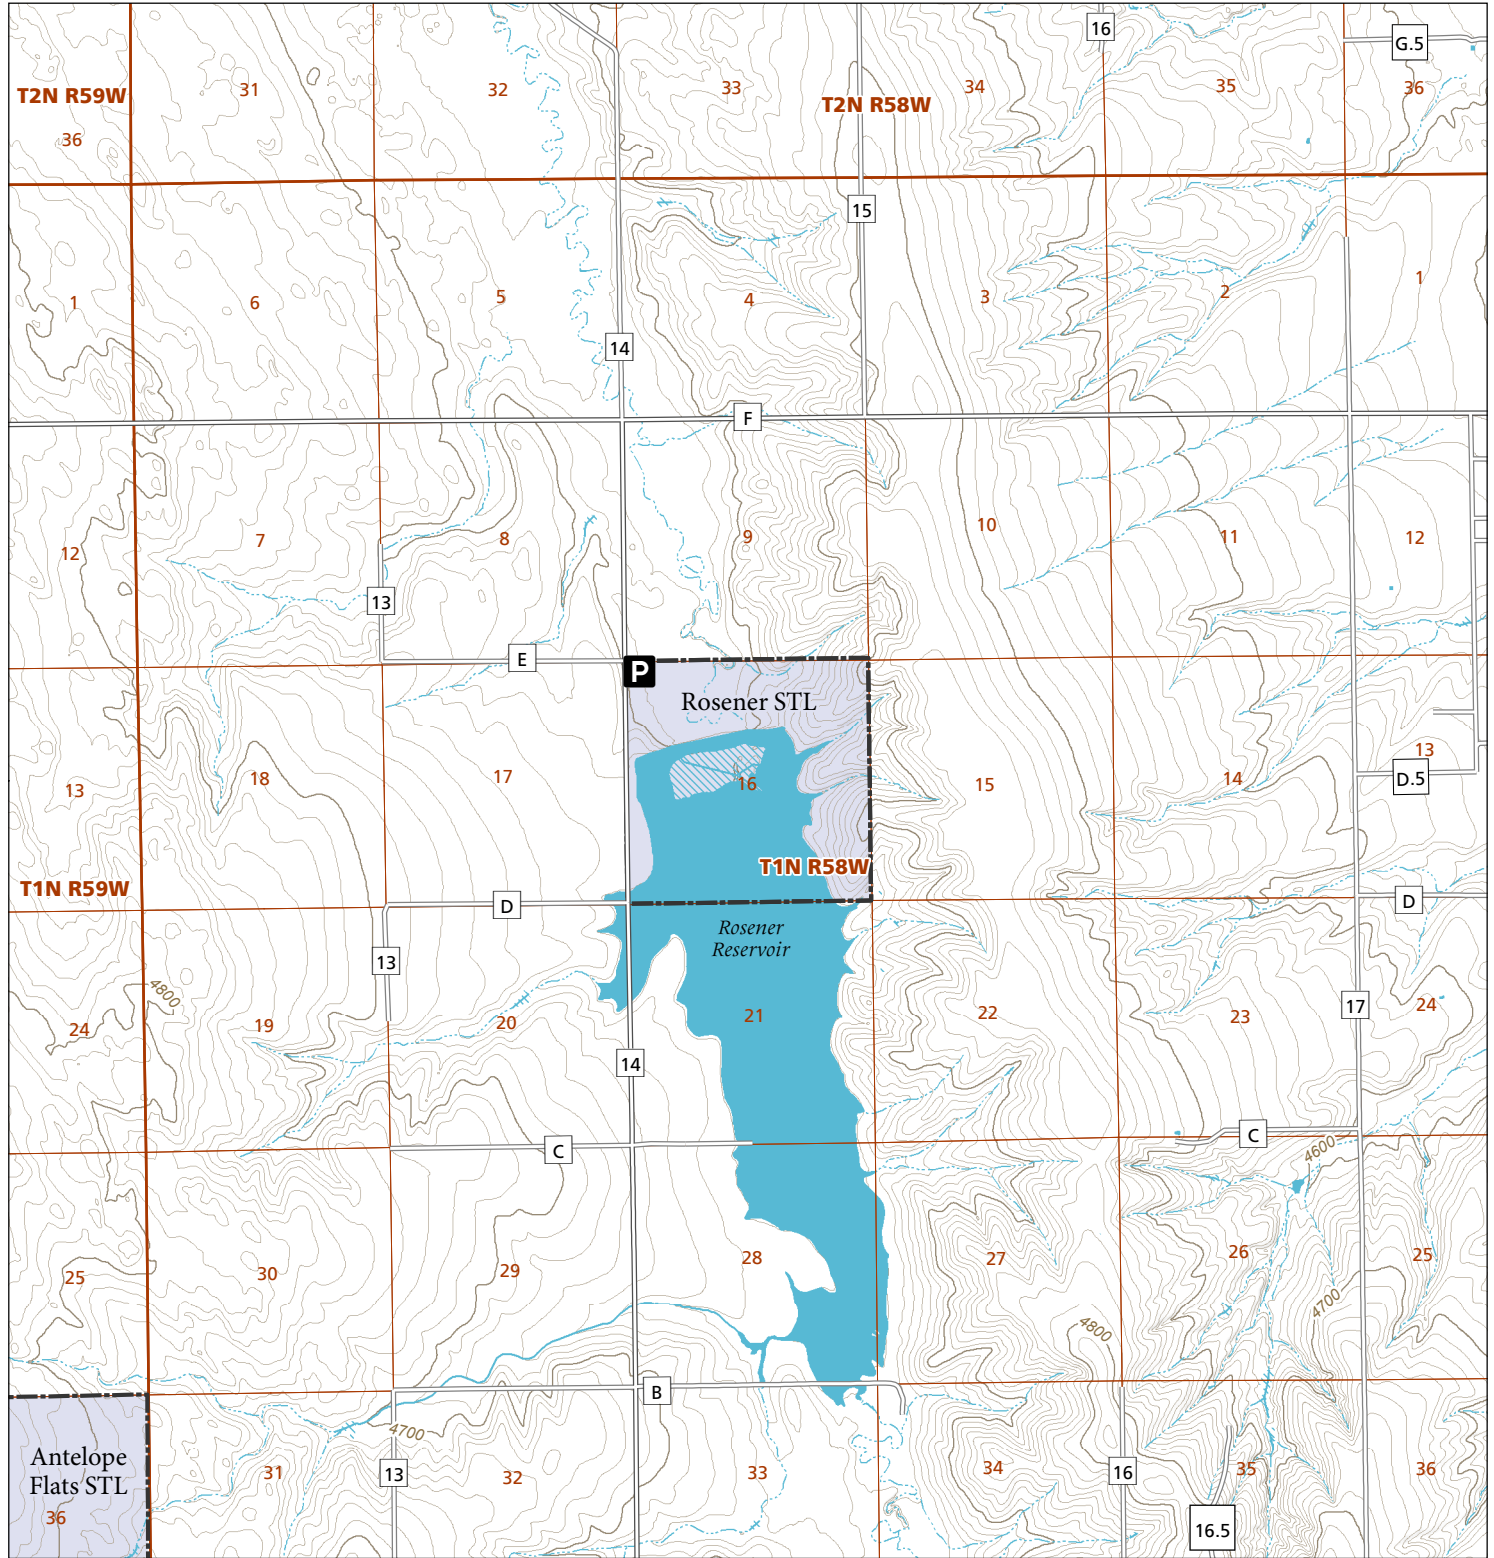

Rosener Reservoir

STL Hunting and Fishing Access Program

Please see the current Colorado State Recreation Lands brochure for listing of land use regulations and access points for this property and other SLB parcels open for wildlife related recreation. Also refer to the CPW Fishing and Hunting information brochure for current hunting and fishing regulations.

Map Updated: 8/11/2023

-  STL Boundary
-  No Public Access
-  Parking