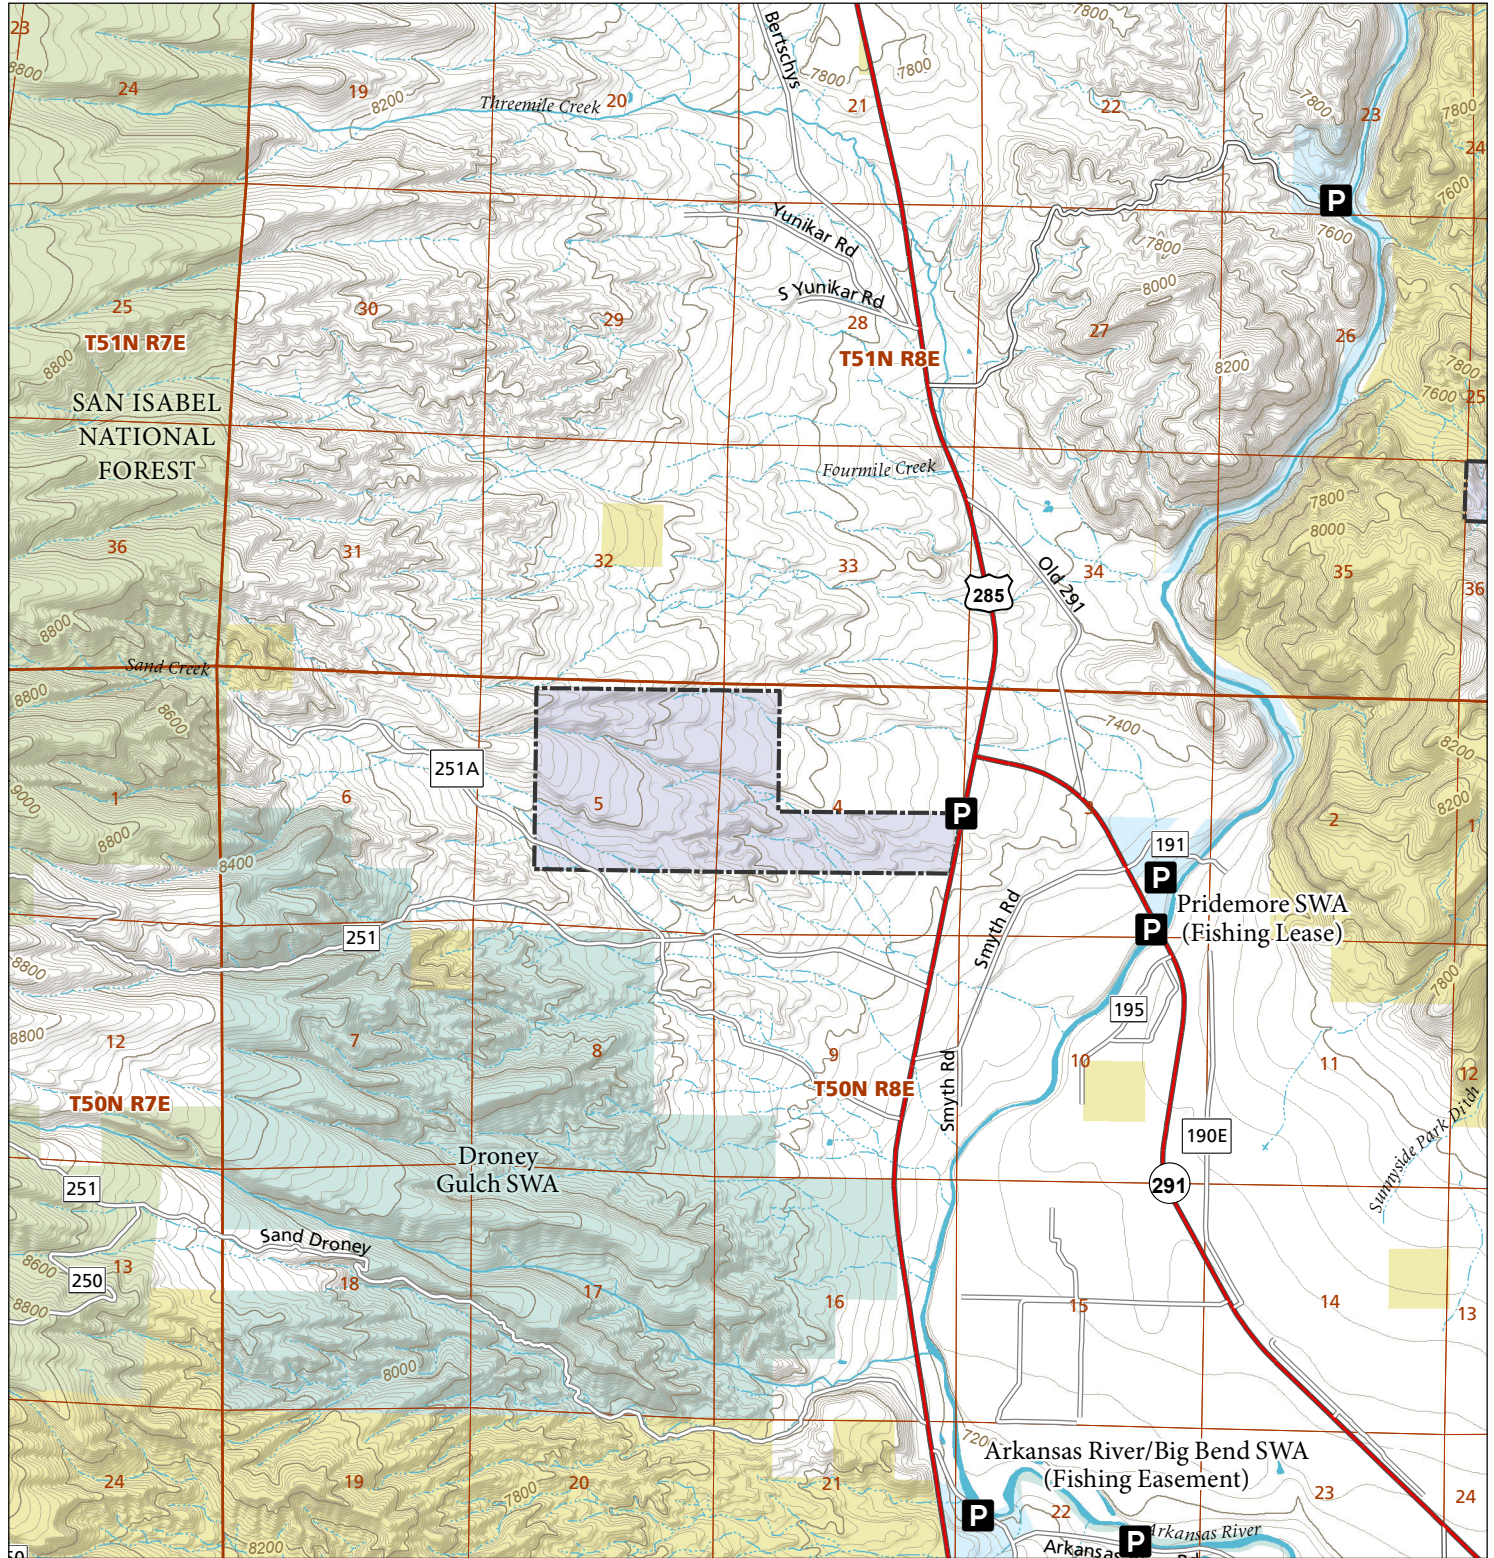

# Sand Creek Central

## STL Hunting and Fishing Access Program

Please see the current Colorado State Recreation Lands brochure for listing of land use regulations and access points for this property and other SLB parcels open for wildlife related recreation. Also refer to the CPW Fishing and Hunting information brochure for current hunting and fishing regulations.

Map Updated: 8/31/2023

-  STL Boundary
-  Parking
-  SWA
-  BLM
-  US Forest Service
-  Arkansas River Recreation Area
-  No Public Access