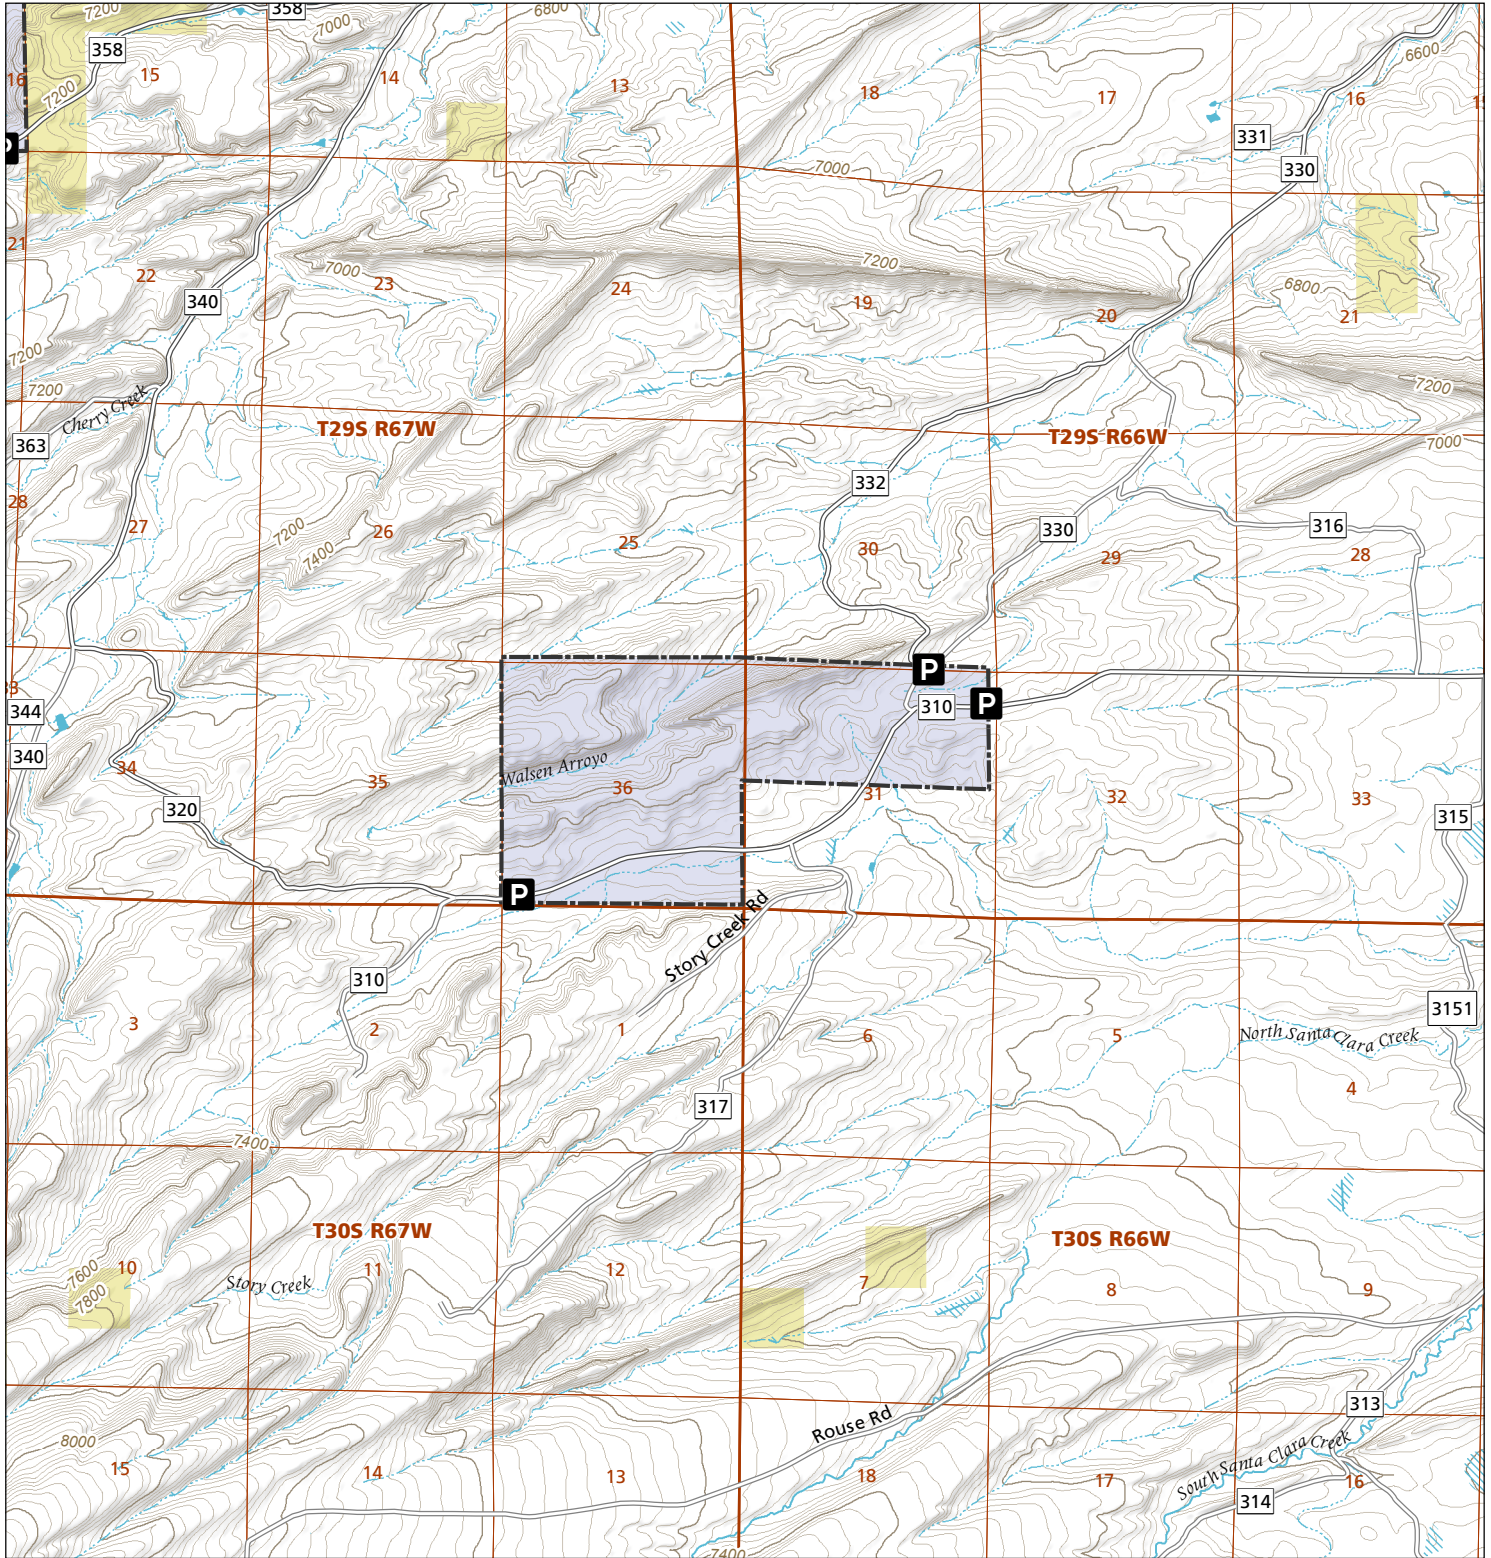

Schultz Canyon

STL Hunting and Fishing Access Program

Please see the current Colorado State Recreation Lands brochure for listing of land use regulations and access points for this property and other SLB parcels open for wildlife related recreation. Also refer to the CPW Fishing and Hunting information brochure for current hunting and fishing regulations.

Map Updated: 8/22/2023

-  STL Boundary
-  BLM
-  Parking
-  No Public Access