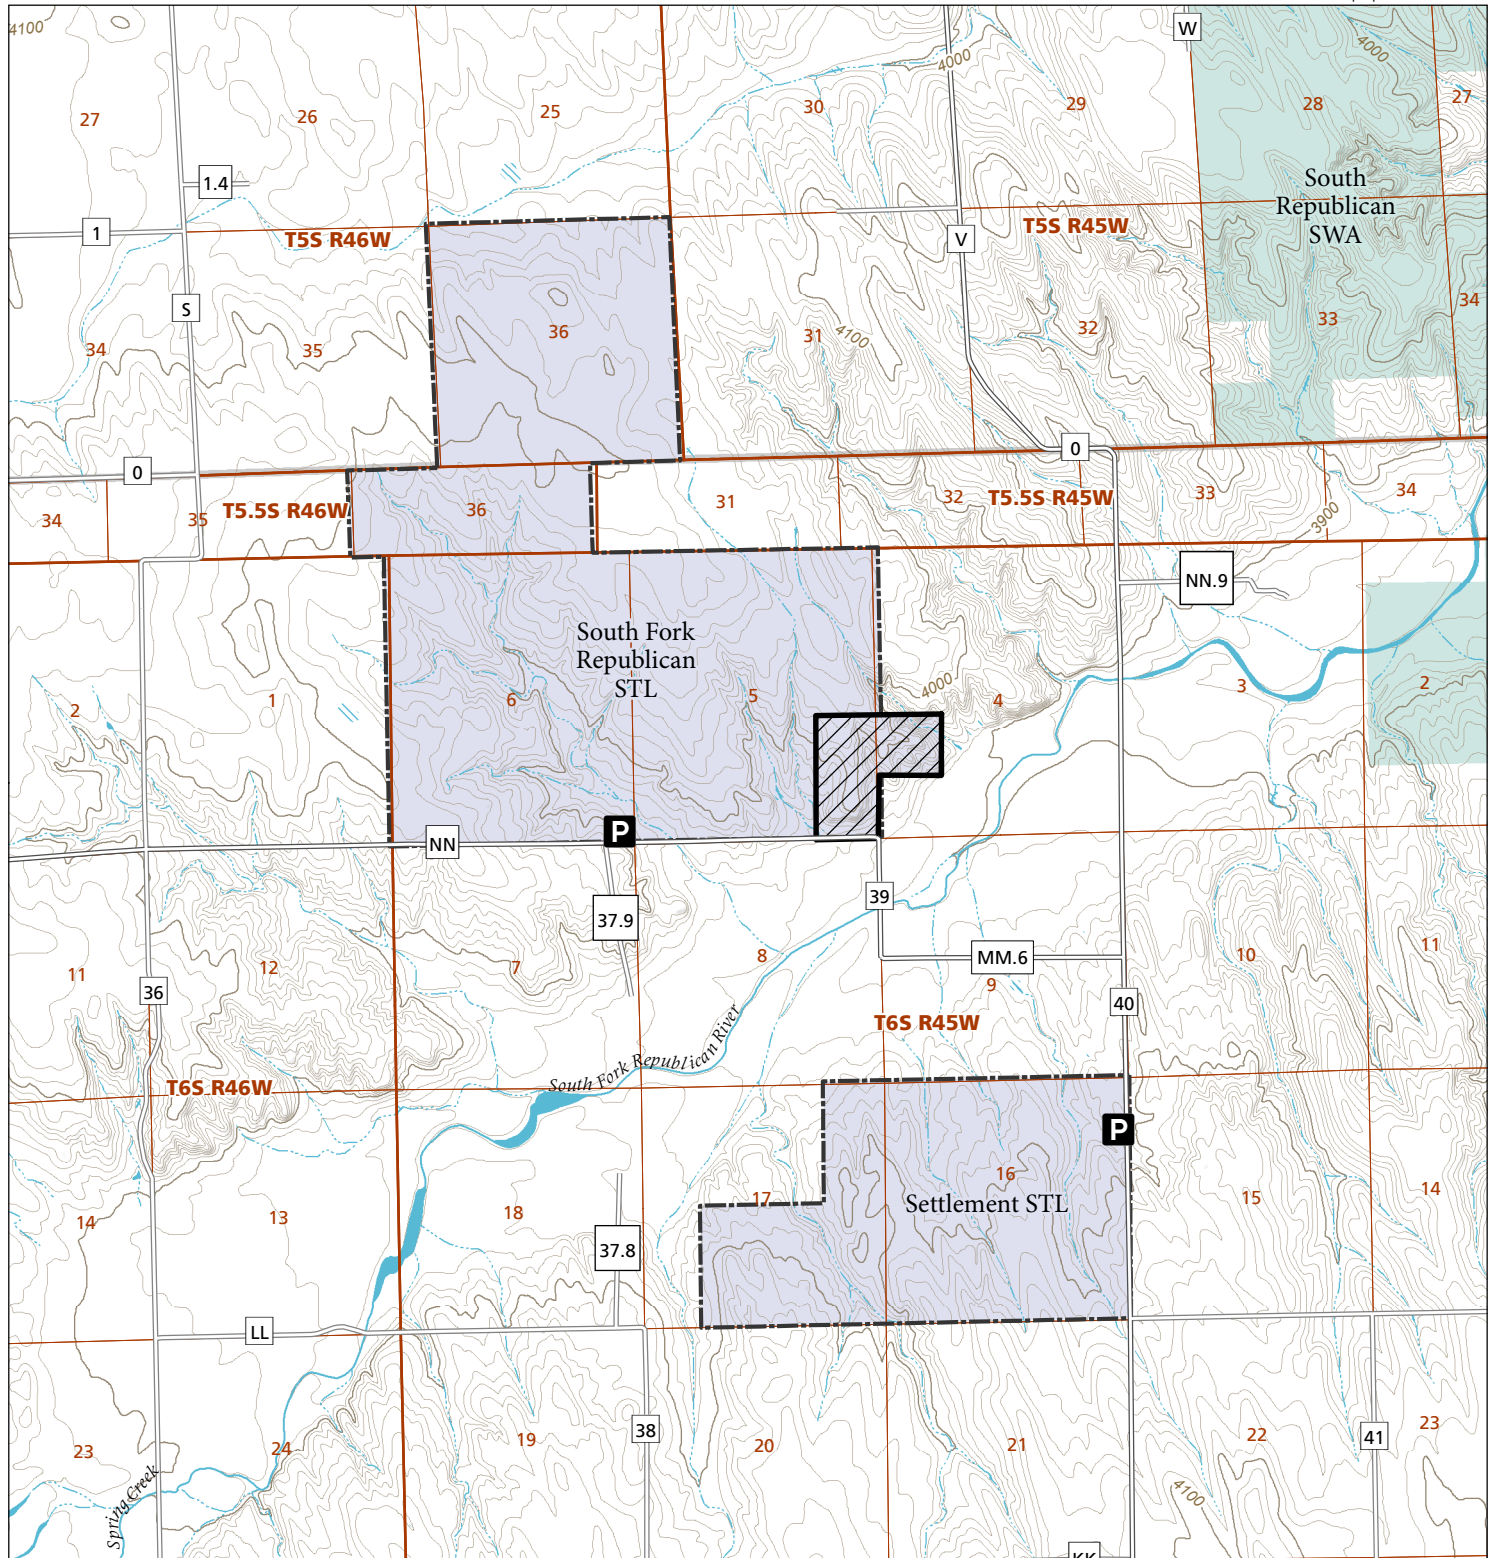

# Settlement & S. Fork Republican Access Program

## STL Hunting and Fishing Access Program

Please see the current Colorado State Recreation Lands brochure for listing of land use regulations and access points for this property and other SLB parcels open for wildlife related recreation. Also refer to the CPW Fishing and Hunting information brochure for current hunting and fishing regulations.

Map Updated: 8/14/2023

-  STL Boundary
-  Safety Zone
-  Parking
-  SWA
-  No Public Access