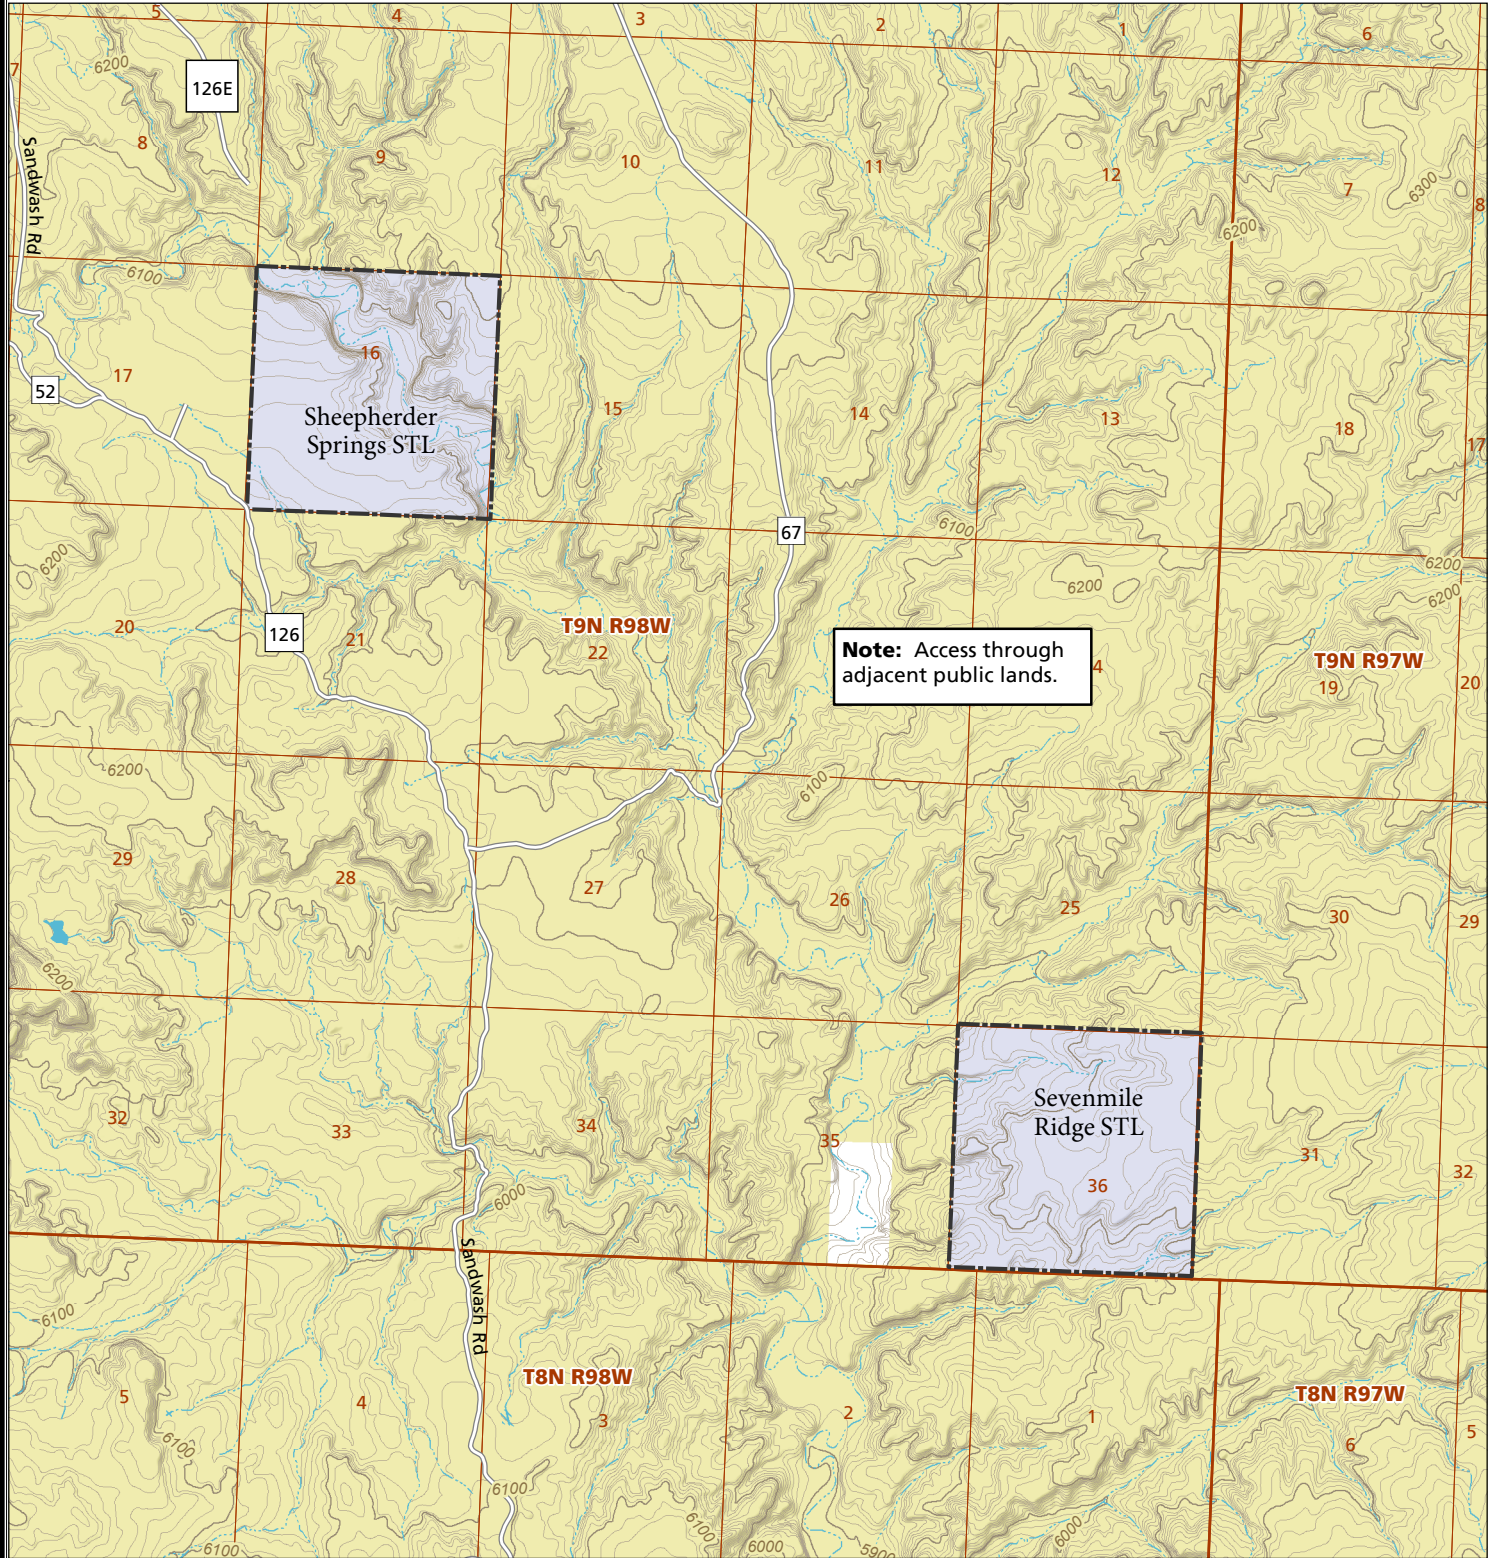

# Shepherd Springs & Sevenmile Ridge

## STL Hunting and Fishing Access Program

Please see the current Colorado State Recreation Lands brochure for listing of land use regulations and access points for this property and other SLB parcels open for wildlife related recreation. Also refer to the CPW Fishing and Hunting information brochure for current hunting and fishing regulations.

Map Updated: 9/19/2023

-  STL Boundary
-  BLM
-  No Public Access