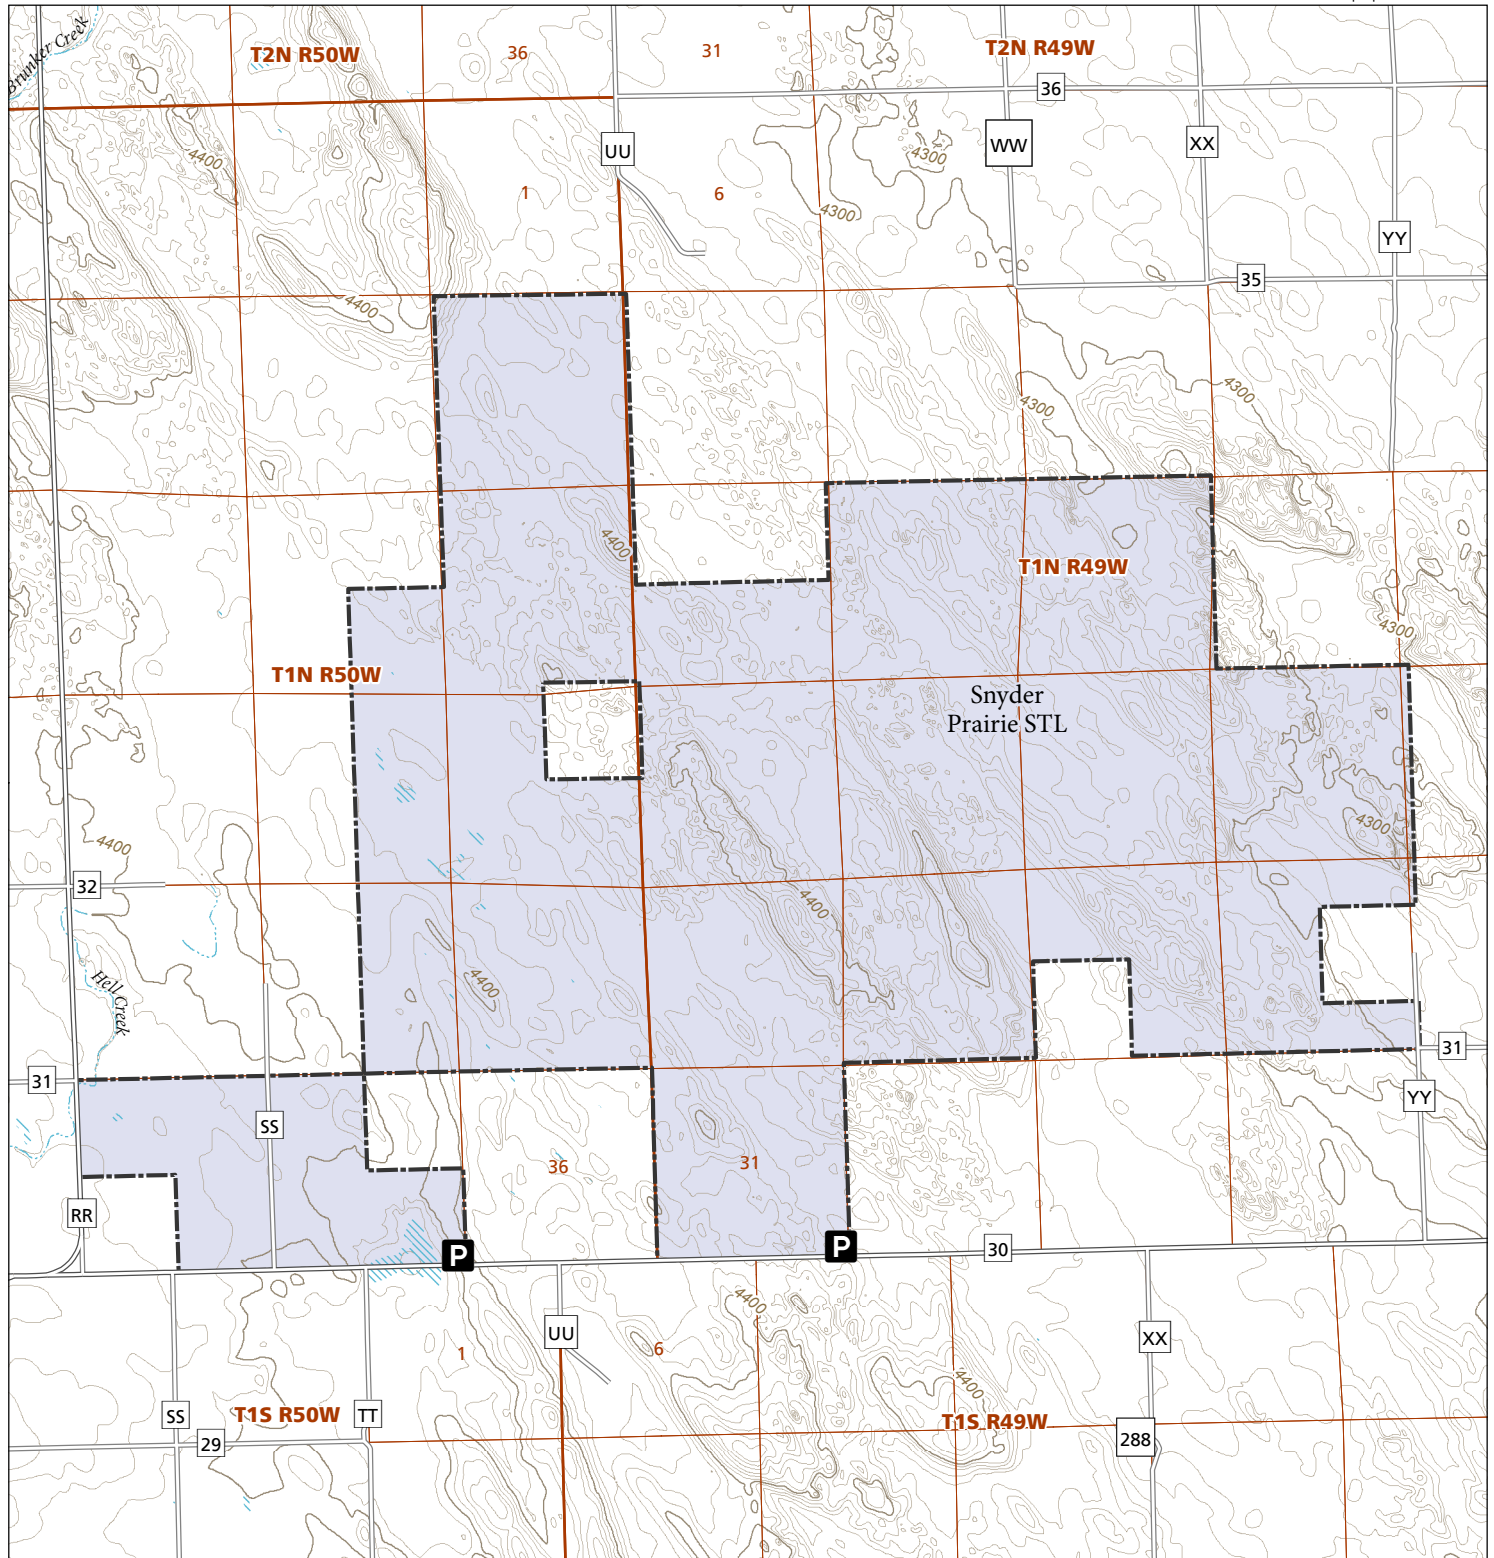

# Snyder Prairie

## STL Hunting and Fishing Access Program

Please see the current Colorado State Recreation Lands brochure for listing of land use regulations and access points for this property and other SLB parcels open for wildlife related recreation. Also refer to the CPW Fishing and Hunting information brochure for current hunting and fishing regulations.

Map Updated: 7/31/2023

-  STL Boundary
-  No Public Access
-  Parking