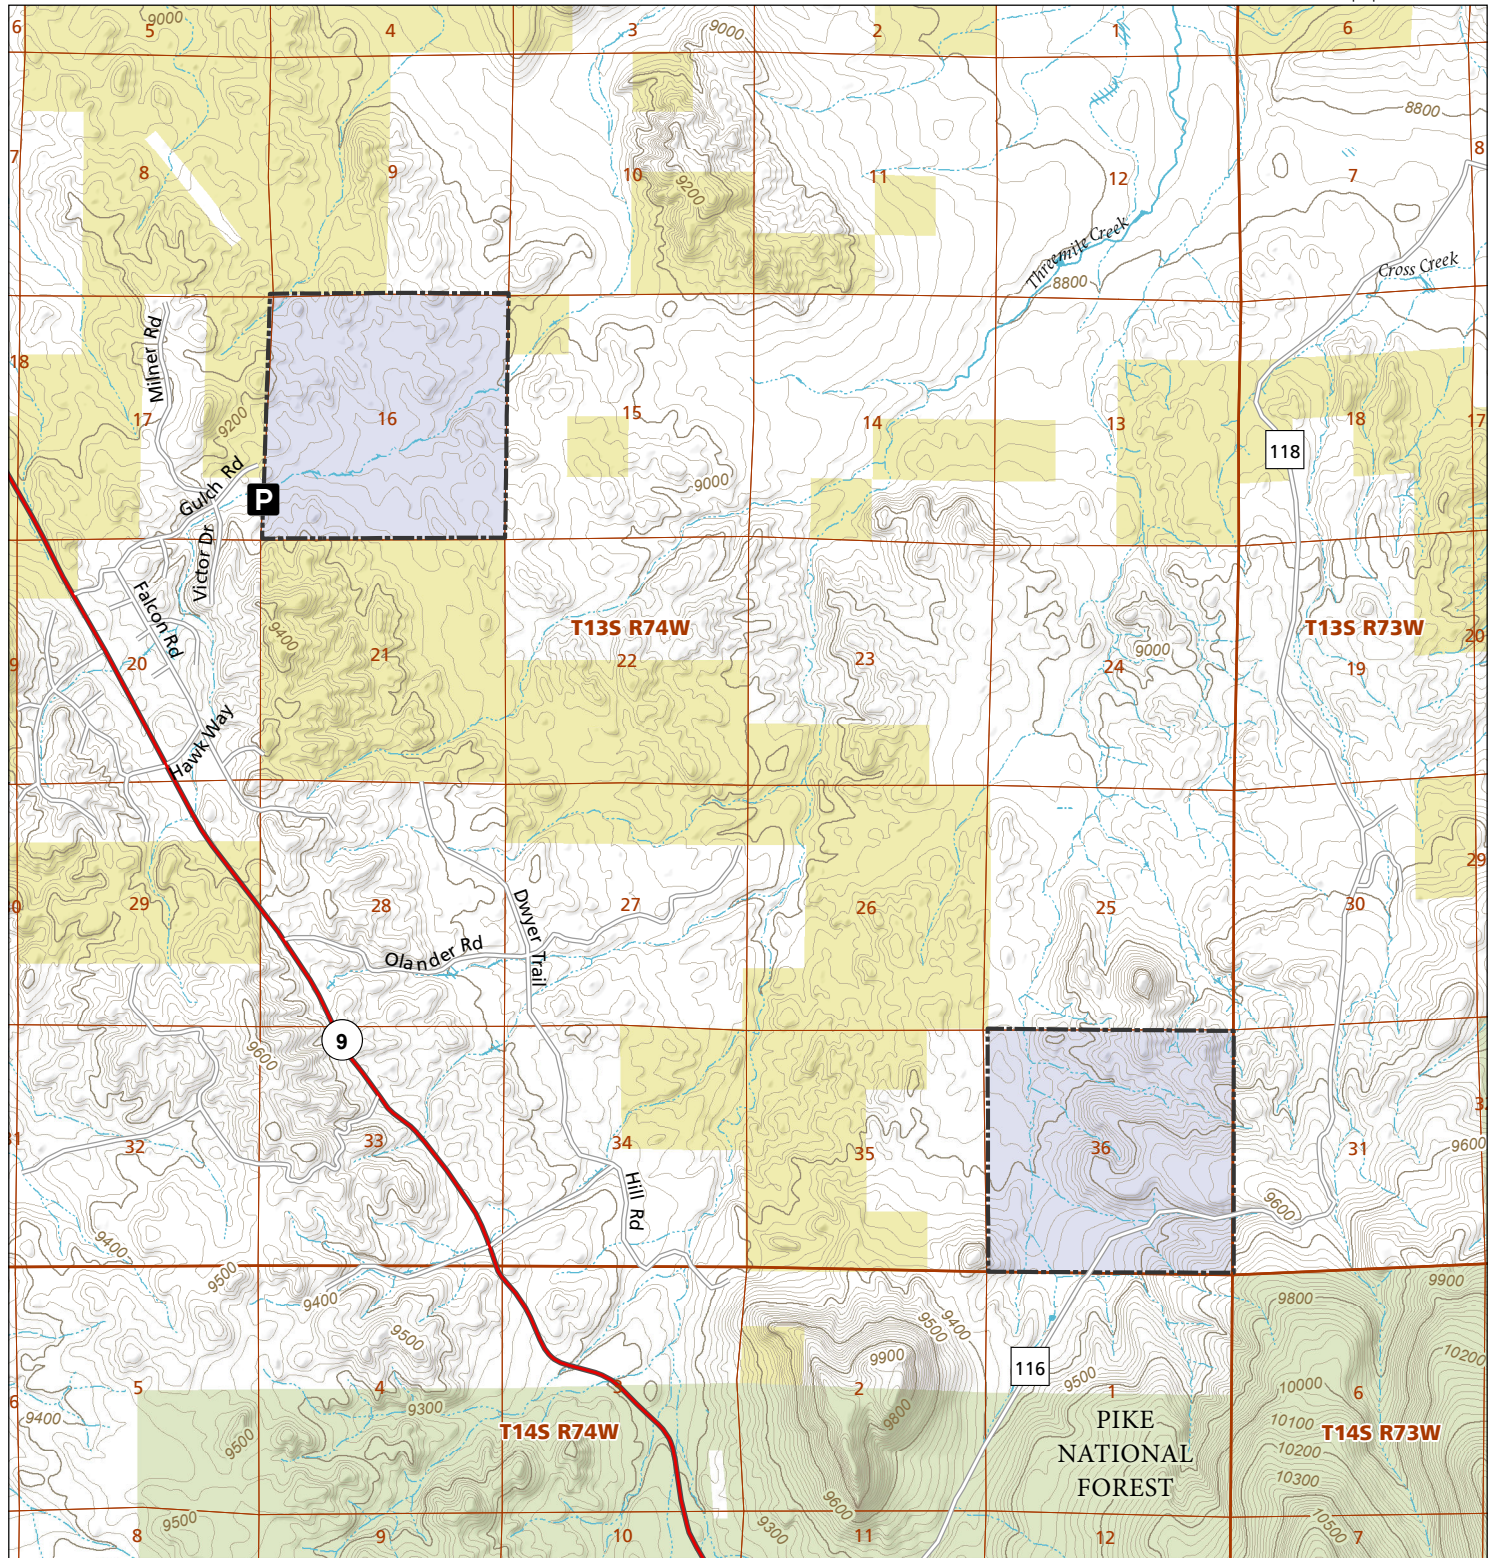

# Three Mile Mountain

## STL Hunting and Fishing Access Program

Please see the current Colorado State Recreation Lands brochure for listing of land use regulations and access points for this property and other SLB parcels open for wildlife related recreation. Also refer to the CPW Fishing and Hunting information brochure for current hunting and fishing regulations.

Map Updated: 7/28/2023

-  STL Boundary
-  BLM
-  Parking
-  US Forest Service