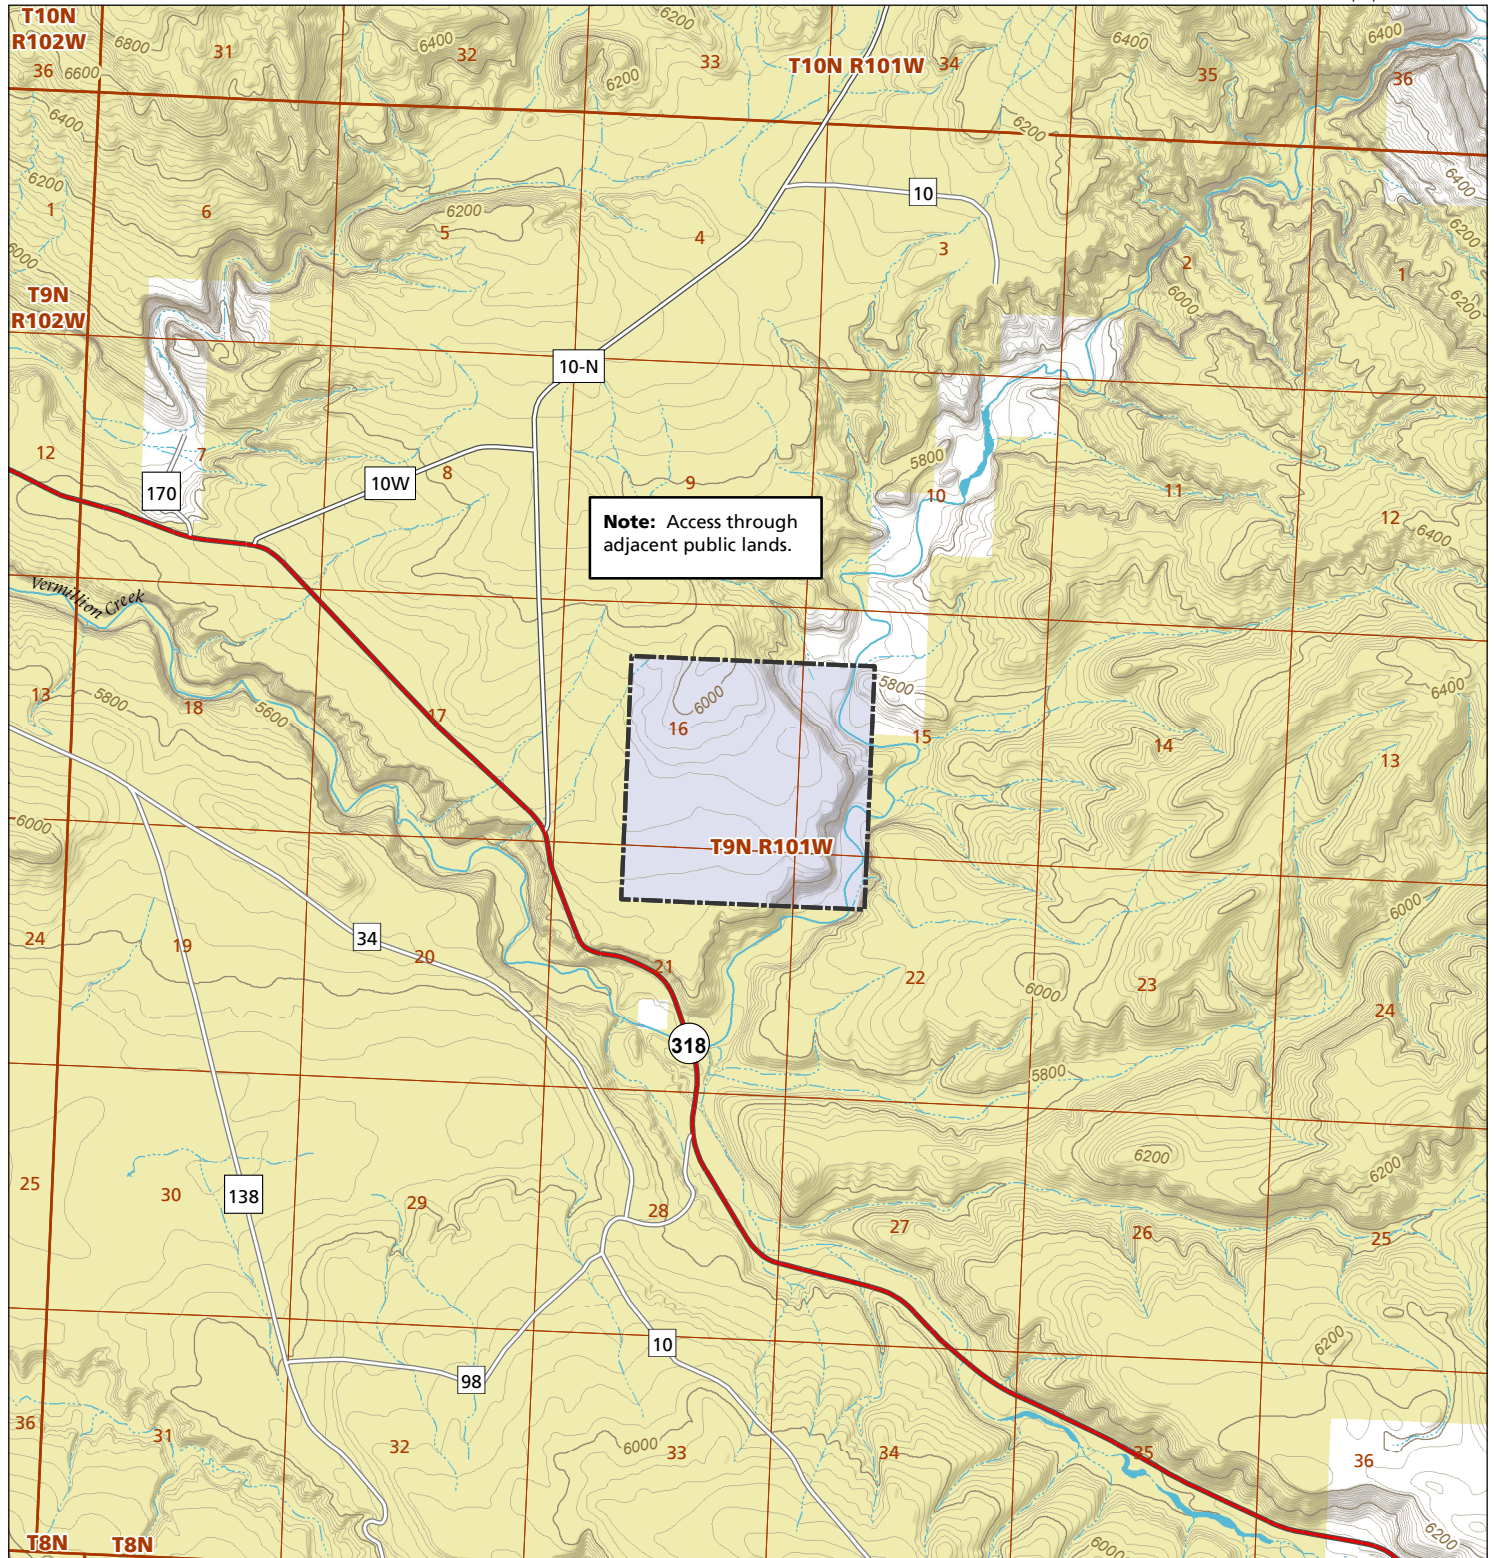

# Vermillion Creek

## STL Hunting and Fishing Access Program

Please see the current Colorado State Recreation Lands brochure for listing of land use regulations and access points for this property and other SLB parcels open for wildlife related recreation. Also refer to the CPW Fishing and Hunting information brochure for current hunting and fishing regulations.

Map Updated: 9/19/2023

**Note:** Access through adjacent public lands.

-  STL Boundary
-  BLM
-  No Public Access