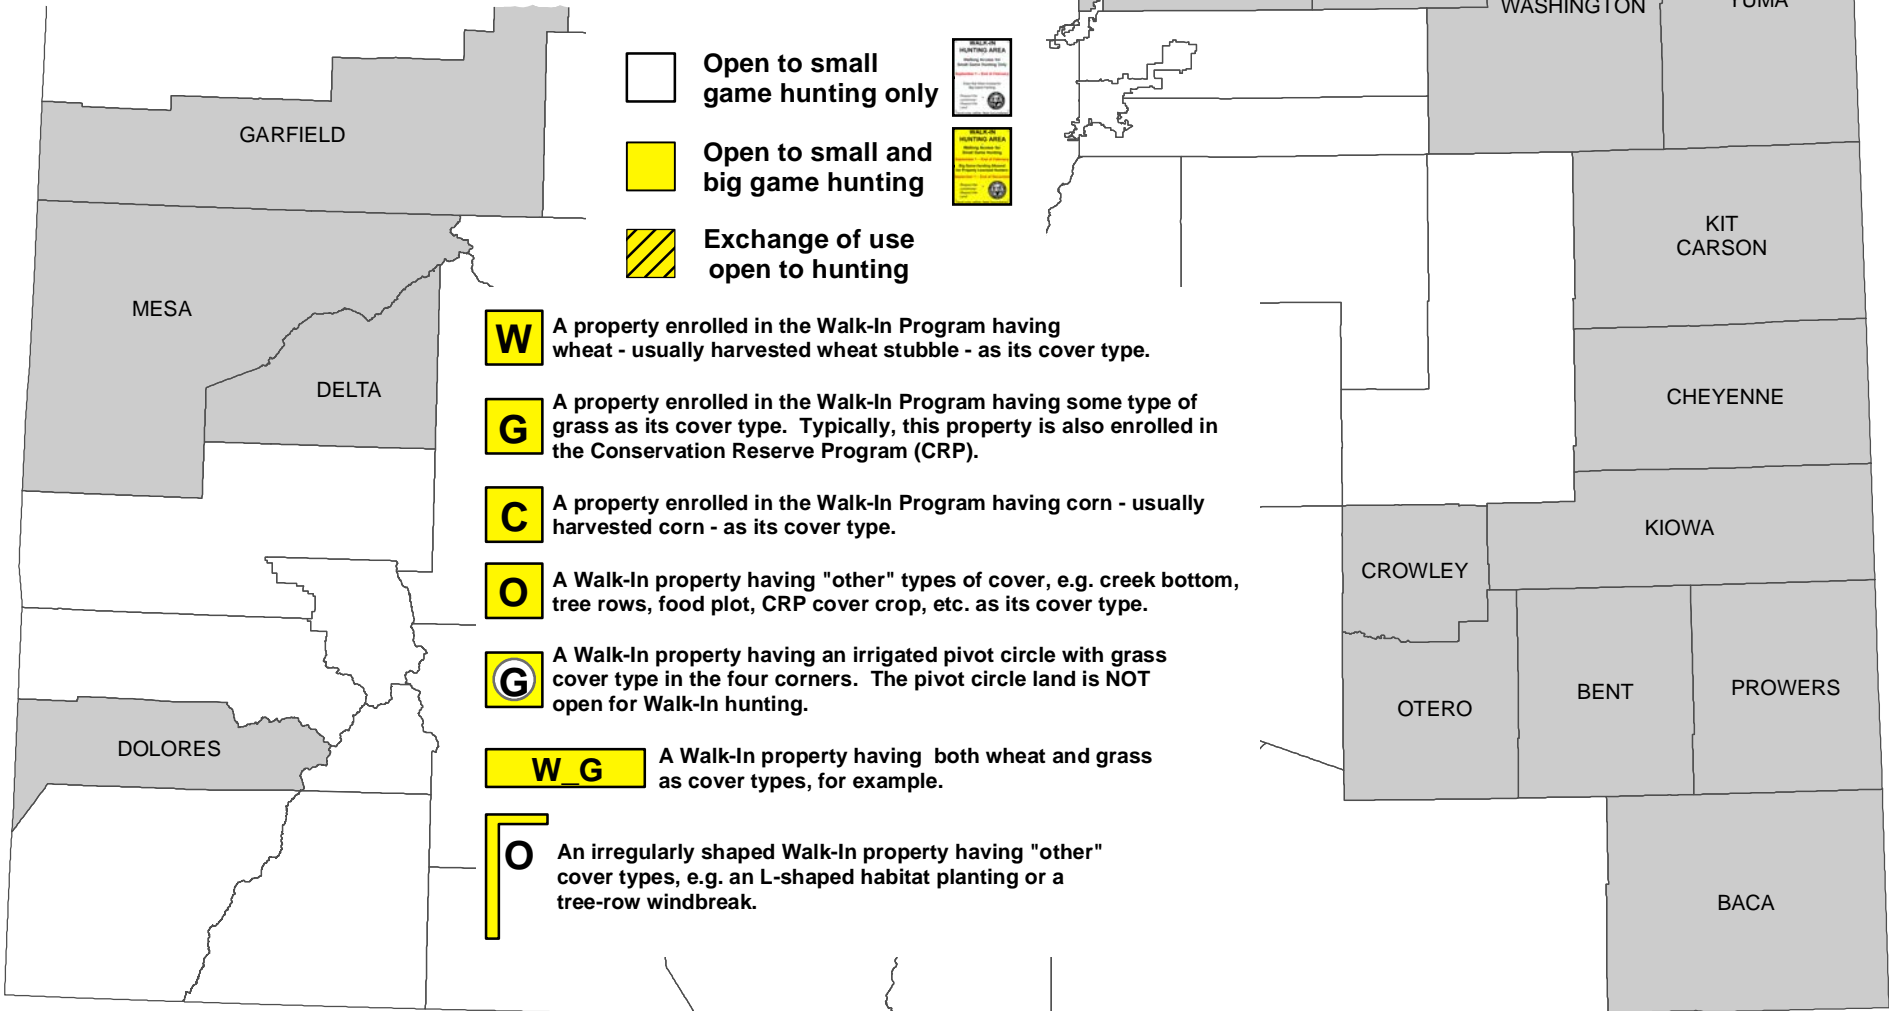

Reading the Maps

NEW! In this Walk-In Atlas, lands enrolled in the Walk-In Access program for small game hunting only are colored in **WHITE**.

Colorado Parks and Wildlife is offering a Big Game Access program on select Walk-In Access properties. Properties that allow big game hunting are colored in **YELLOW**.

Do not hunt on fields depicted in this atlas unless you also see Walk-In Access Program signs posted on the boundaries

Legend

- Paved Highway
- Secondary Roads (may be paved or gravel)
- Local Roads (gravel county roads)
- 123 County road number