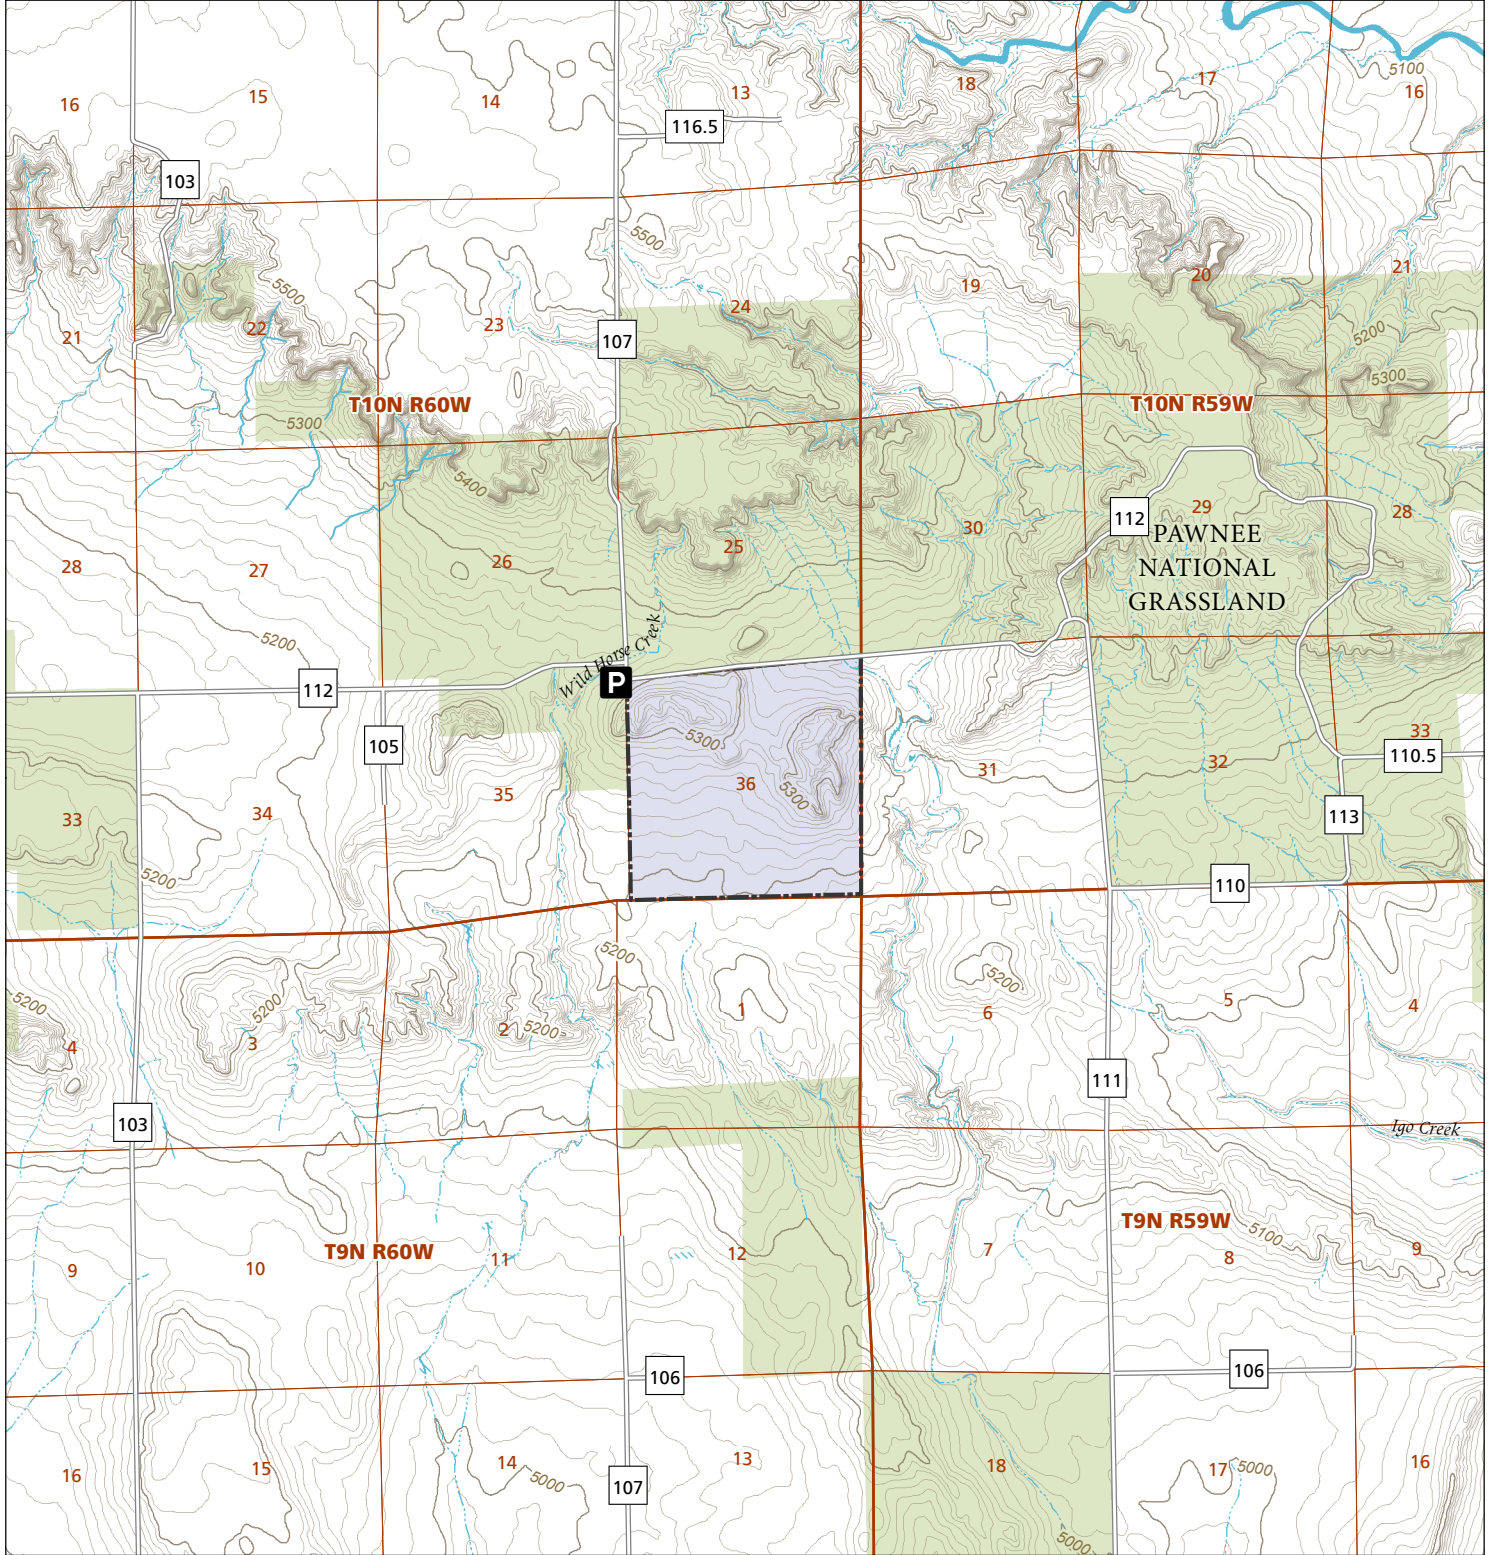

Wild Horse

STL Hunting and Fishing Access Program

Please see the current Colorado State Recreation Lands brochure for listing of land use regulations and access points for this property and other SLB parcels open for wildlife related recreation. Also refer to the CPW Fishing and Hunting information brochure for current hunting and fishing regulations.

Map Updated: 8/4/2023

-  STL Boundary
-  US Forest Service
-  Parking
-  No Public Access