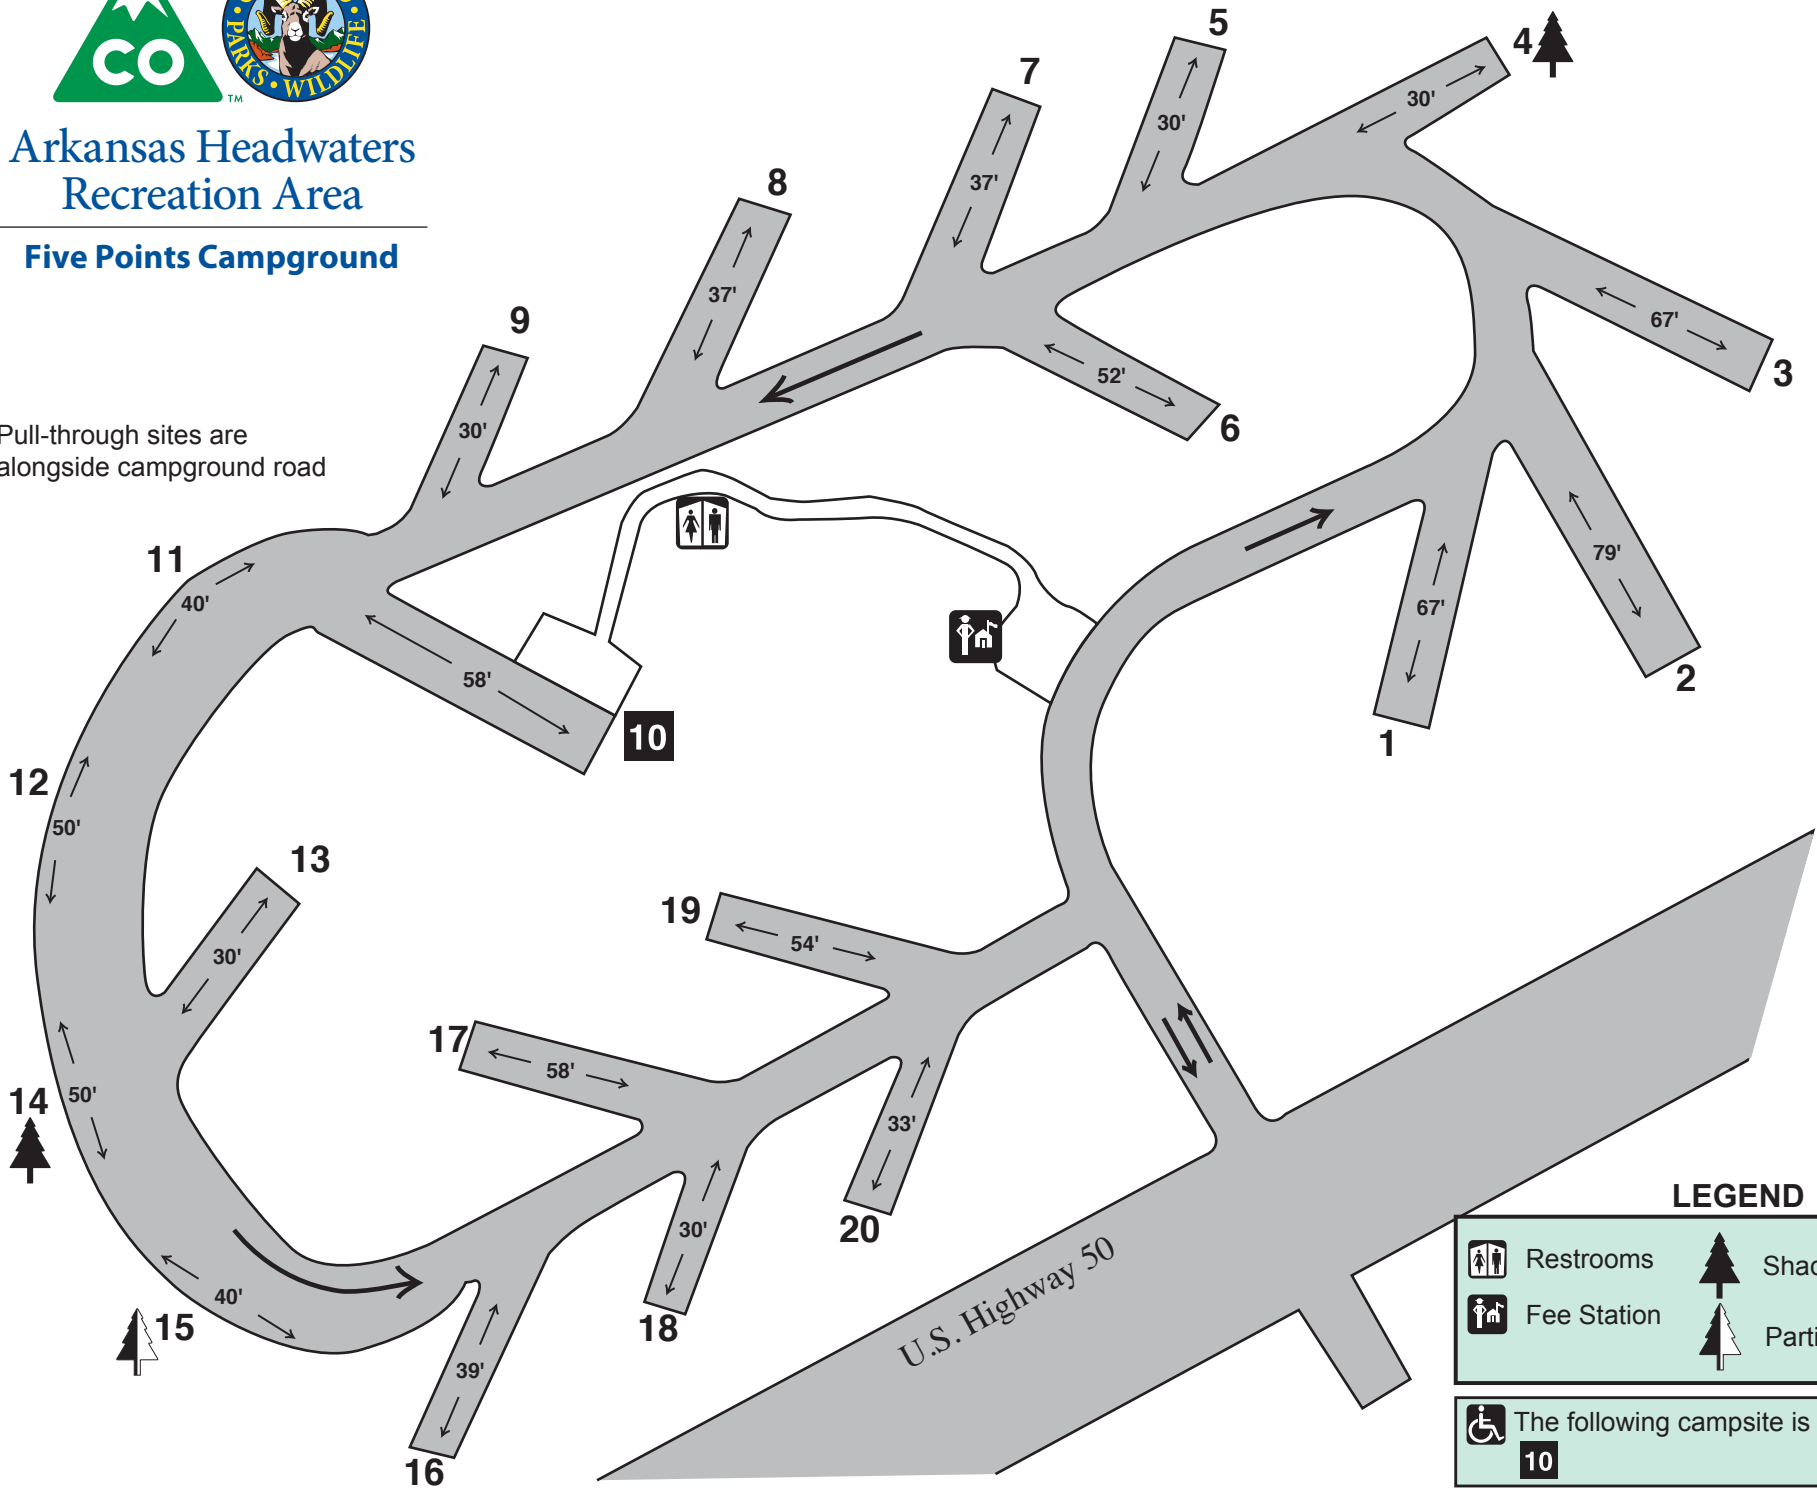

Arkansas Headwaters Recreation Area

Five Points Campground

Pull-through sites are
alongside campground road

LEGEND

	Restrooms		Shade/Partial Shade
	Fee Station		Partial Shade AM
The following campsite is accessible:			
10			