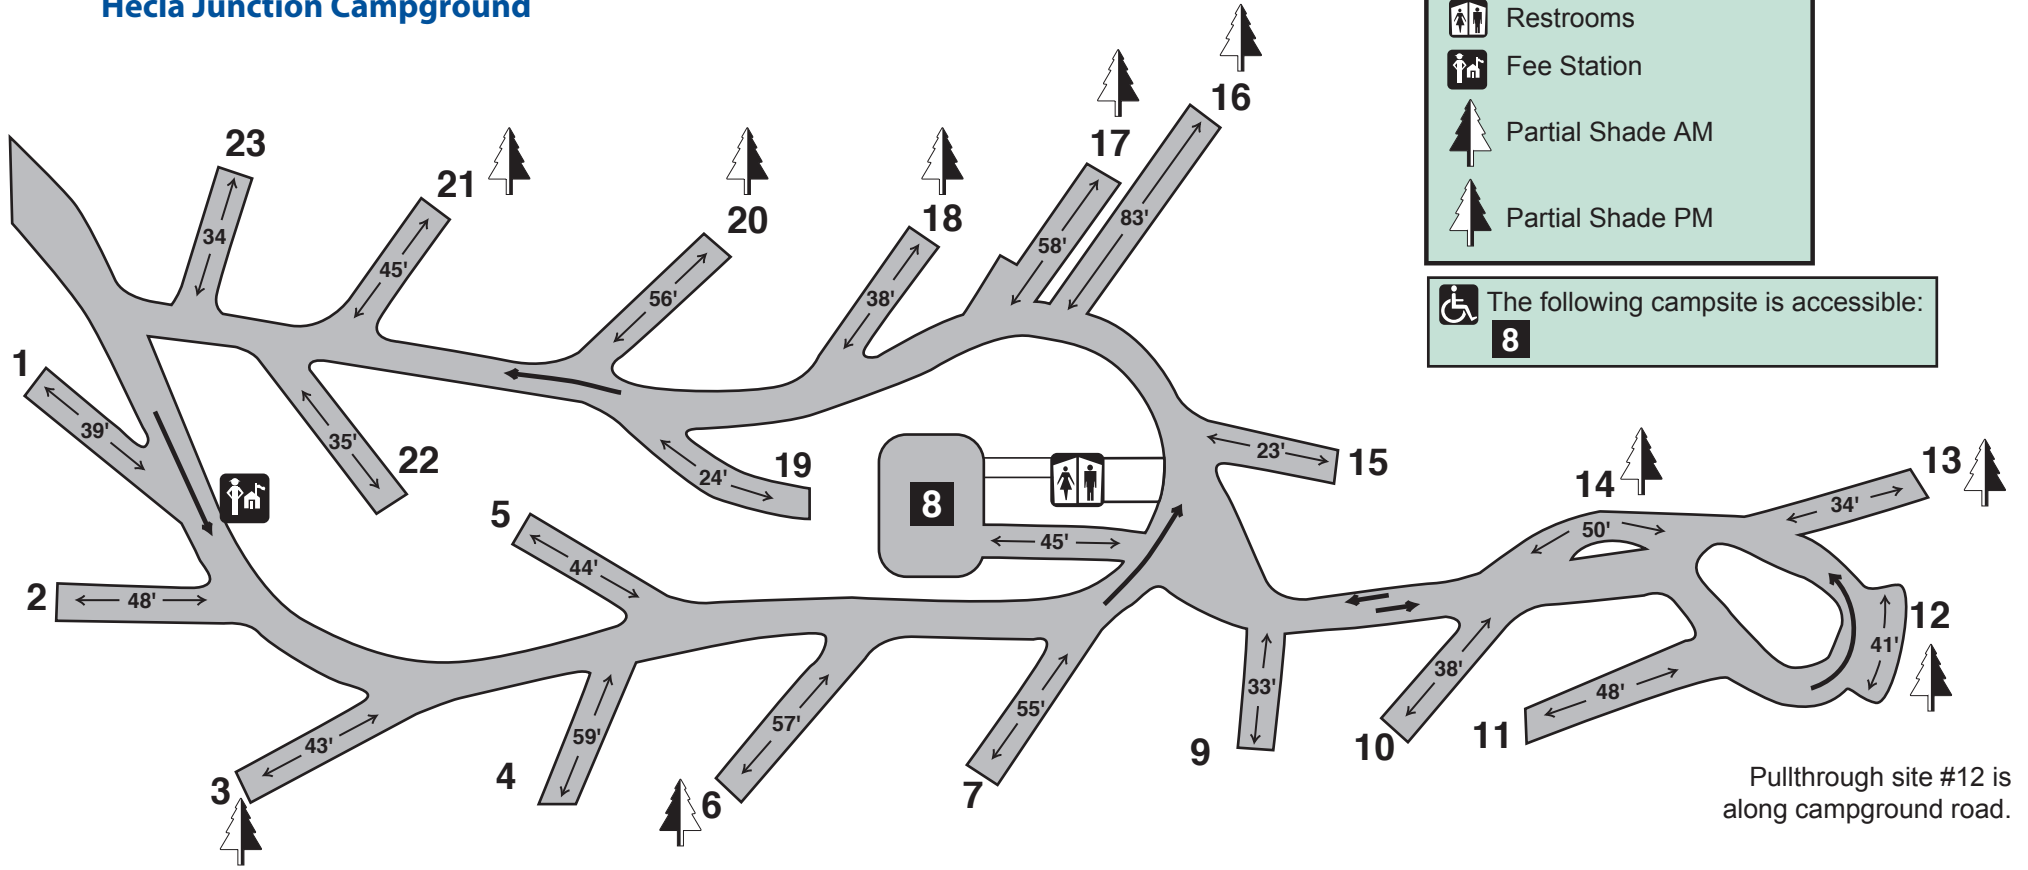

Arkansas Headwaters Recreation Area

Hecla Junction Campground

LEGEND

- Restrooms
- Fee Station
- Partial Shade AM
- Partial Shade PM

The following campsite is accessible:
8

Pullthrough site #12 is along campground road.

Arkansas River