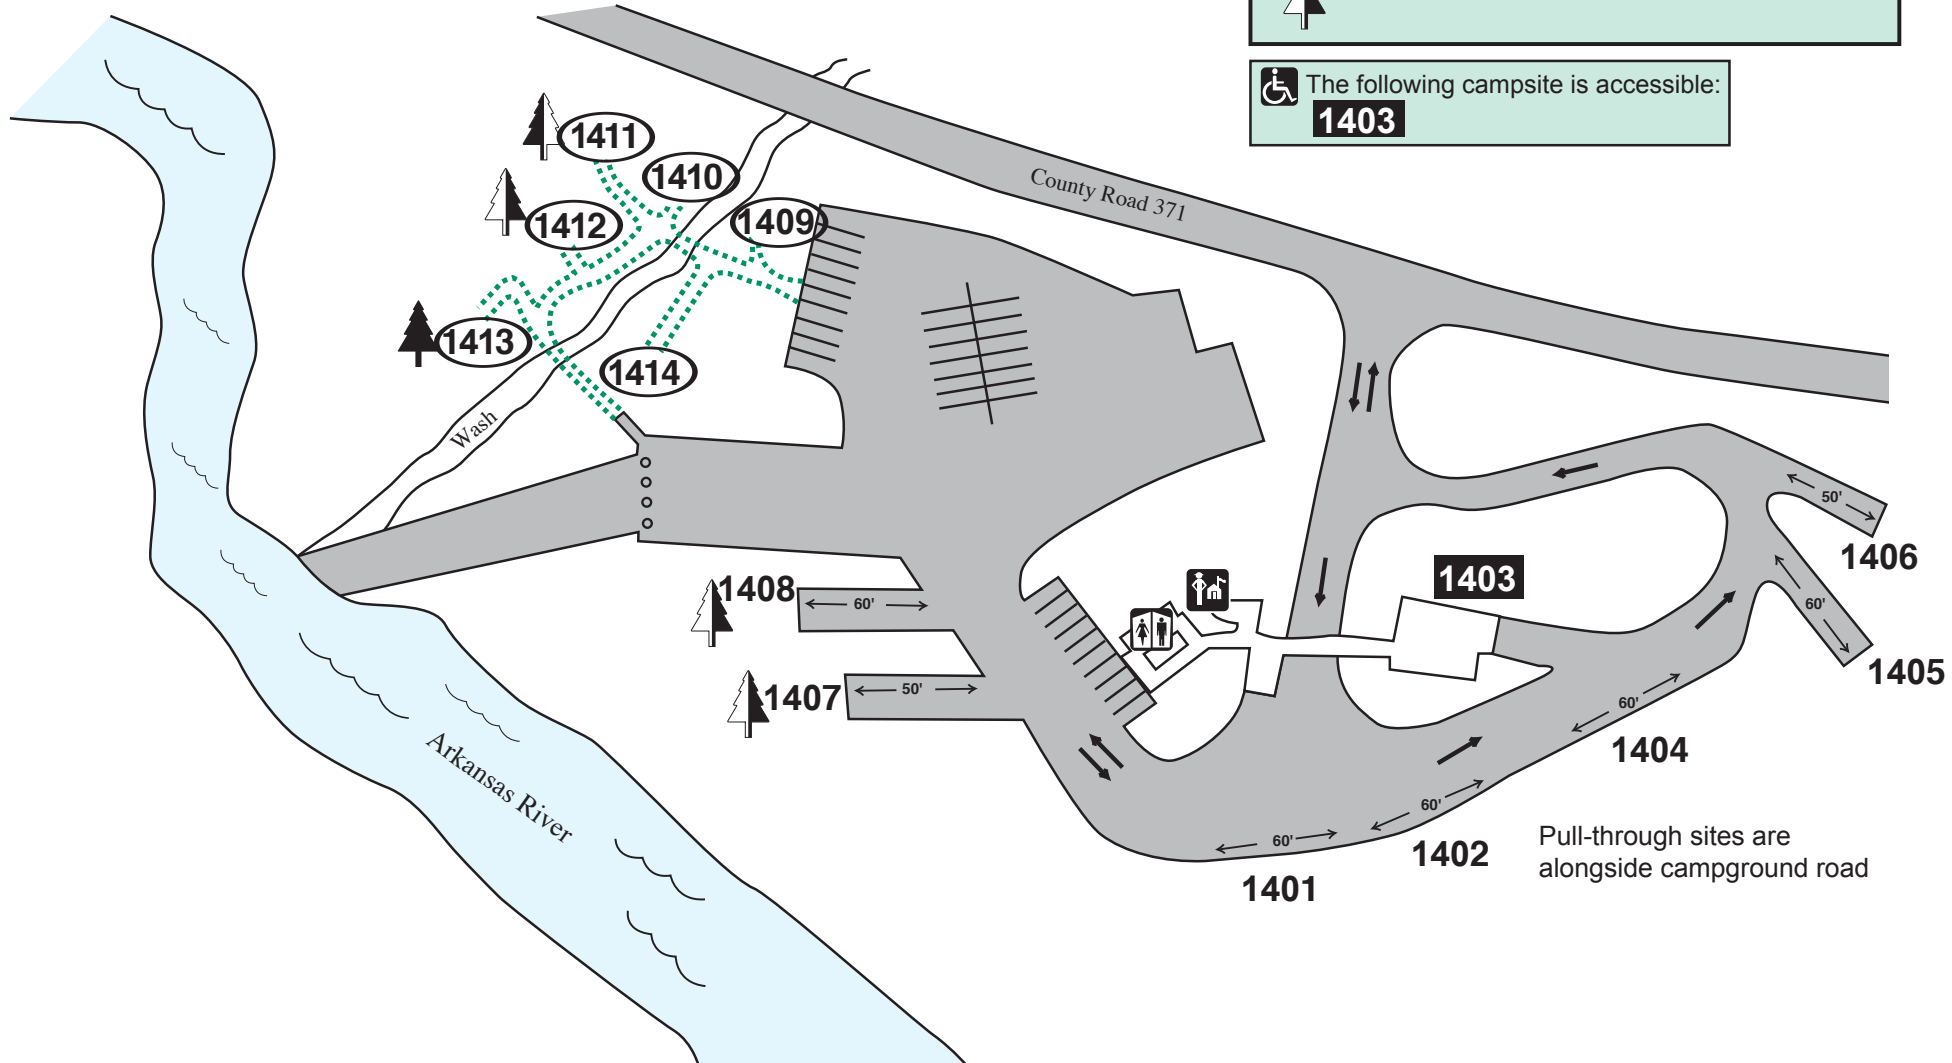

# Arkansas Headwaters Recreation Area

## Railroad Bridge Campground

### LEGEND

Restroom	Trail
Walk-in Tent Site	Fee Station
Partial Shade AM	Partial Shade/Shade
Partial Shade PM	

The following campsite is accessible:  
**1403**

Pull-through sites are  
alongside campground road