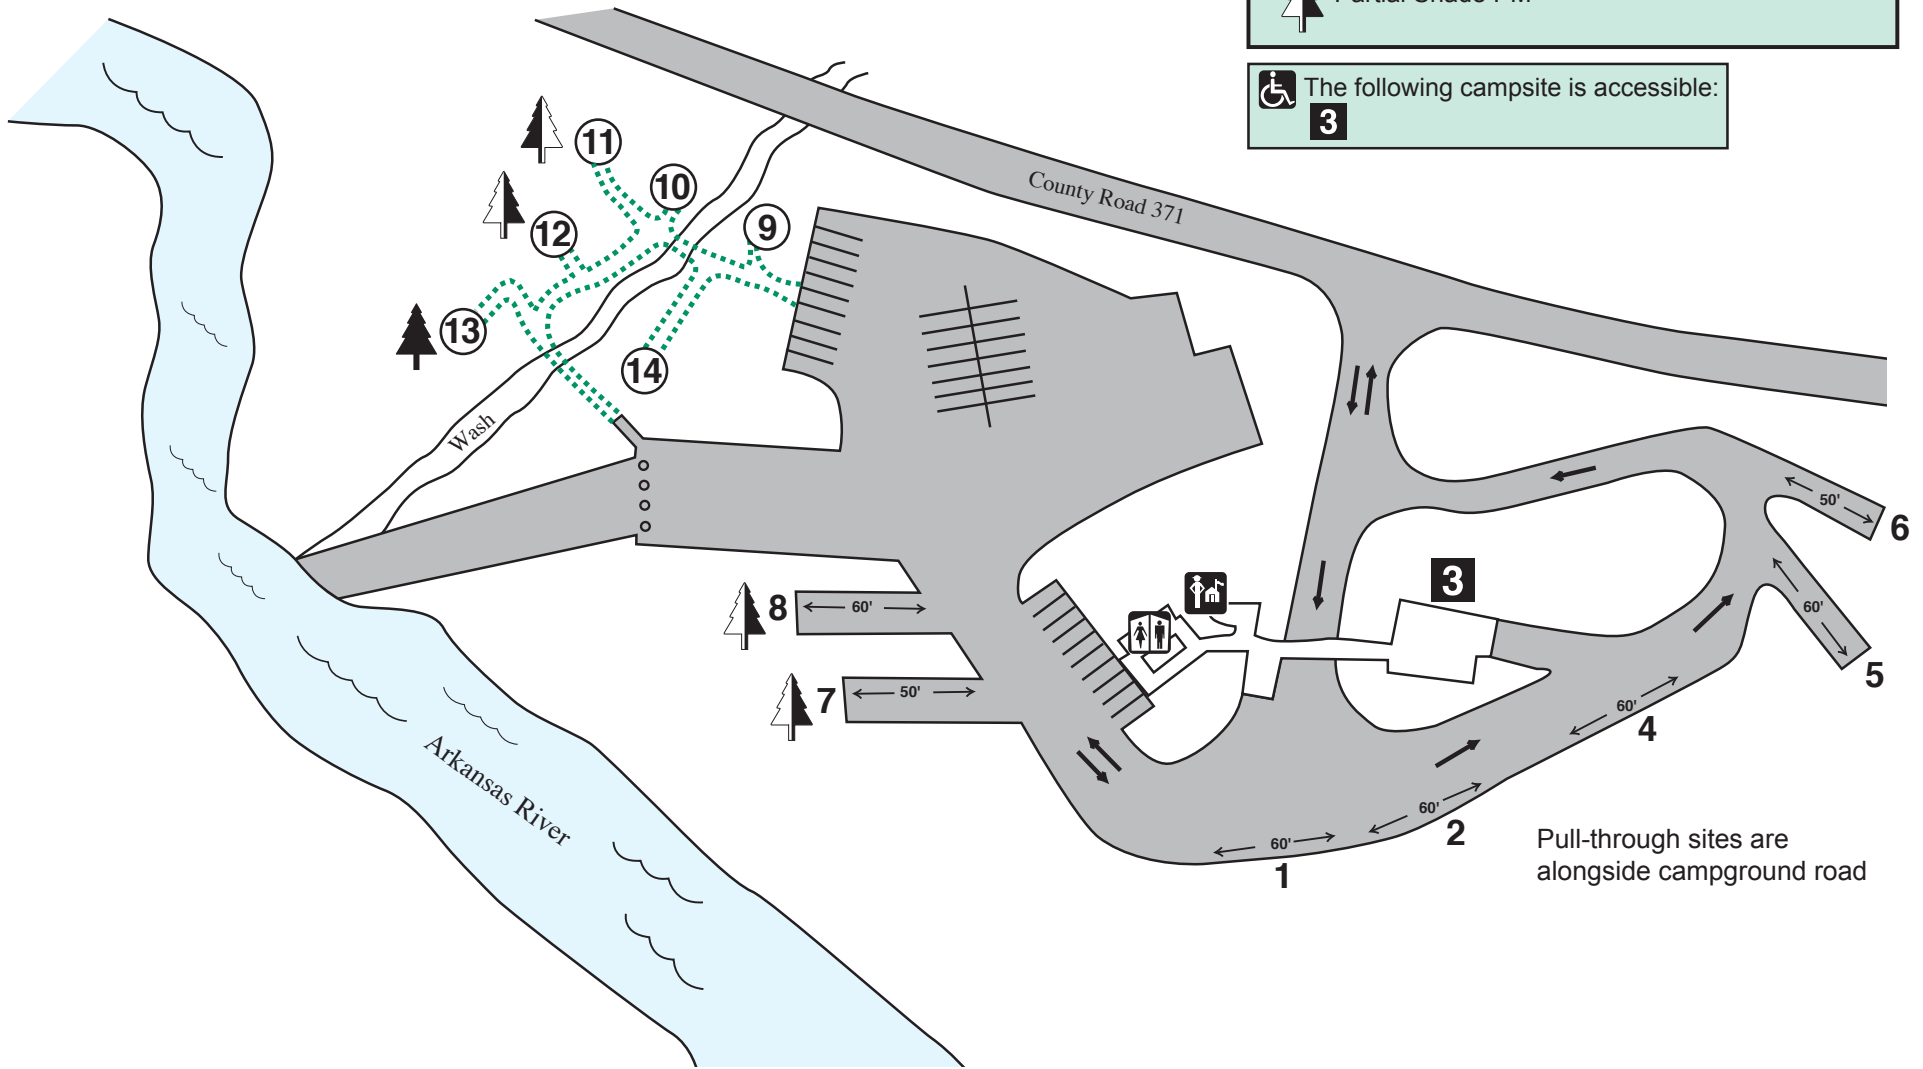

# Arkansas Headwaters Recreation Area

## Railroad Bridge Campground

### LEGEND

	Restroom		Trail
	Walk-in Tent Site		Fee Station
	Partial Shade AM		Partial Shade/Shade
	Partial Shade PM		

The following campsite is accessible:  
**3**

Pull-through sites are  
alongside campground road