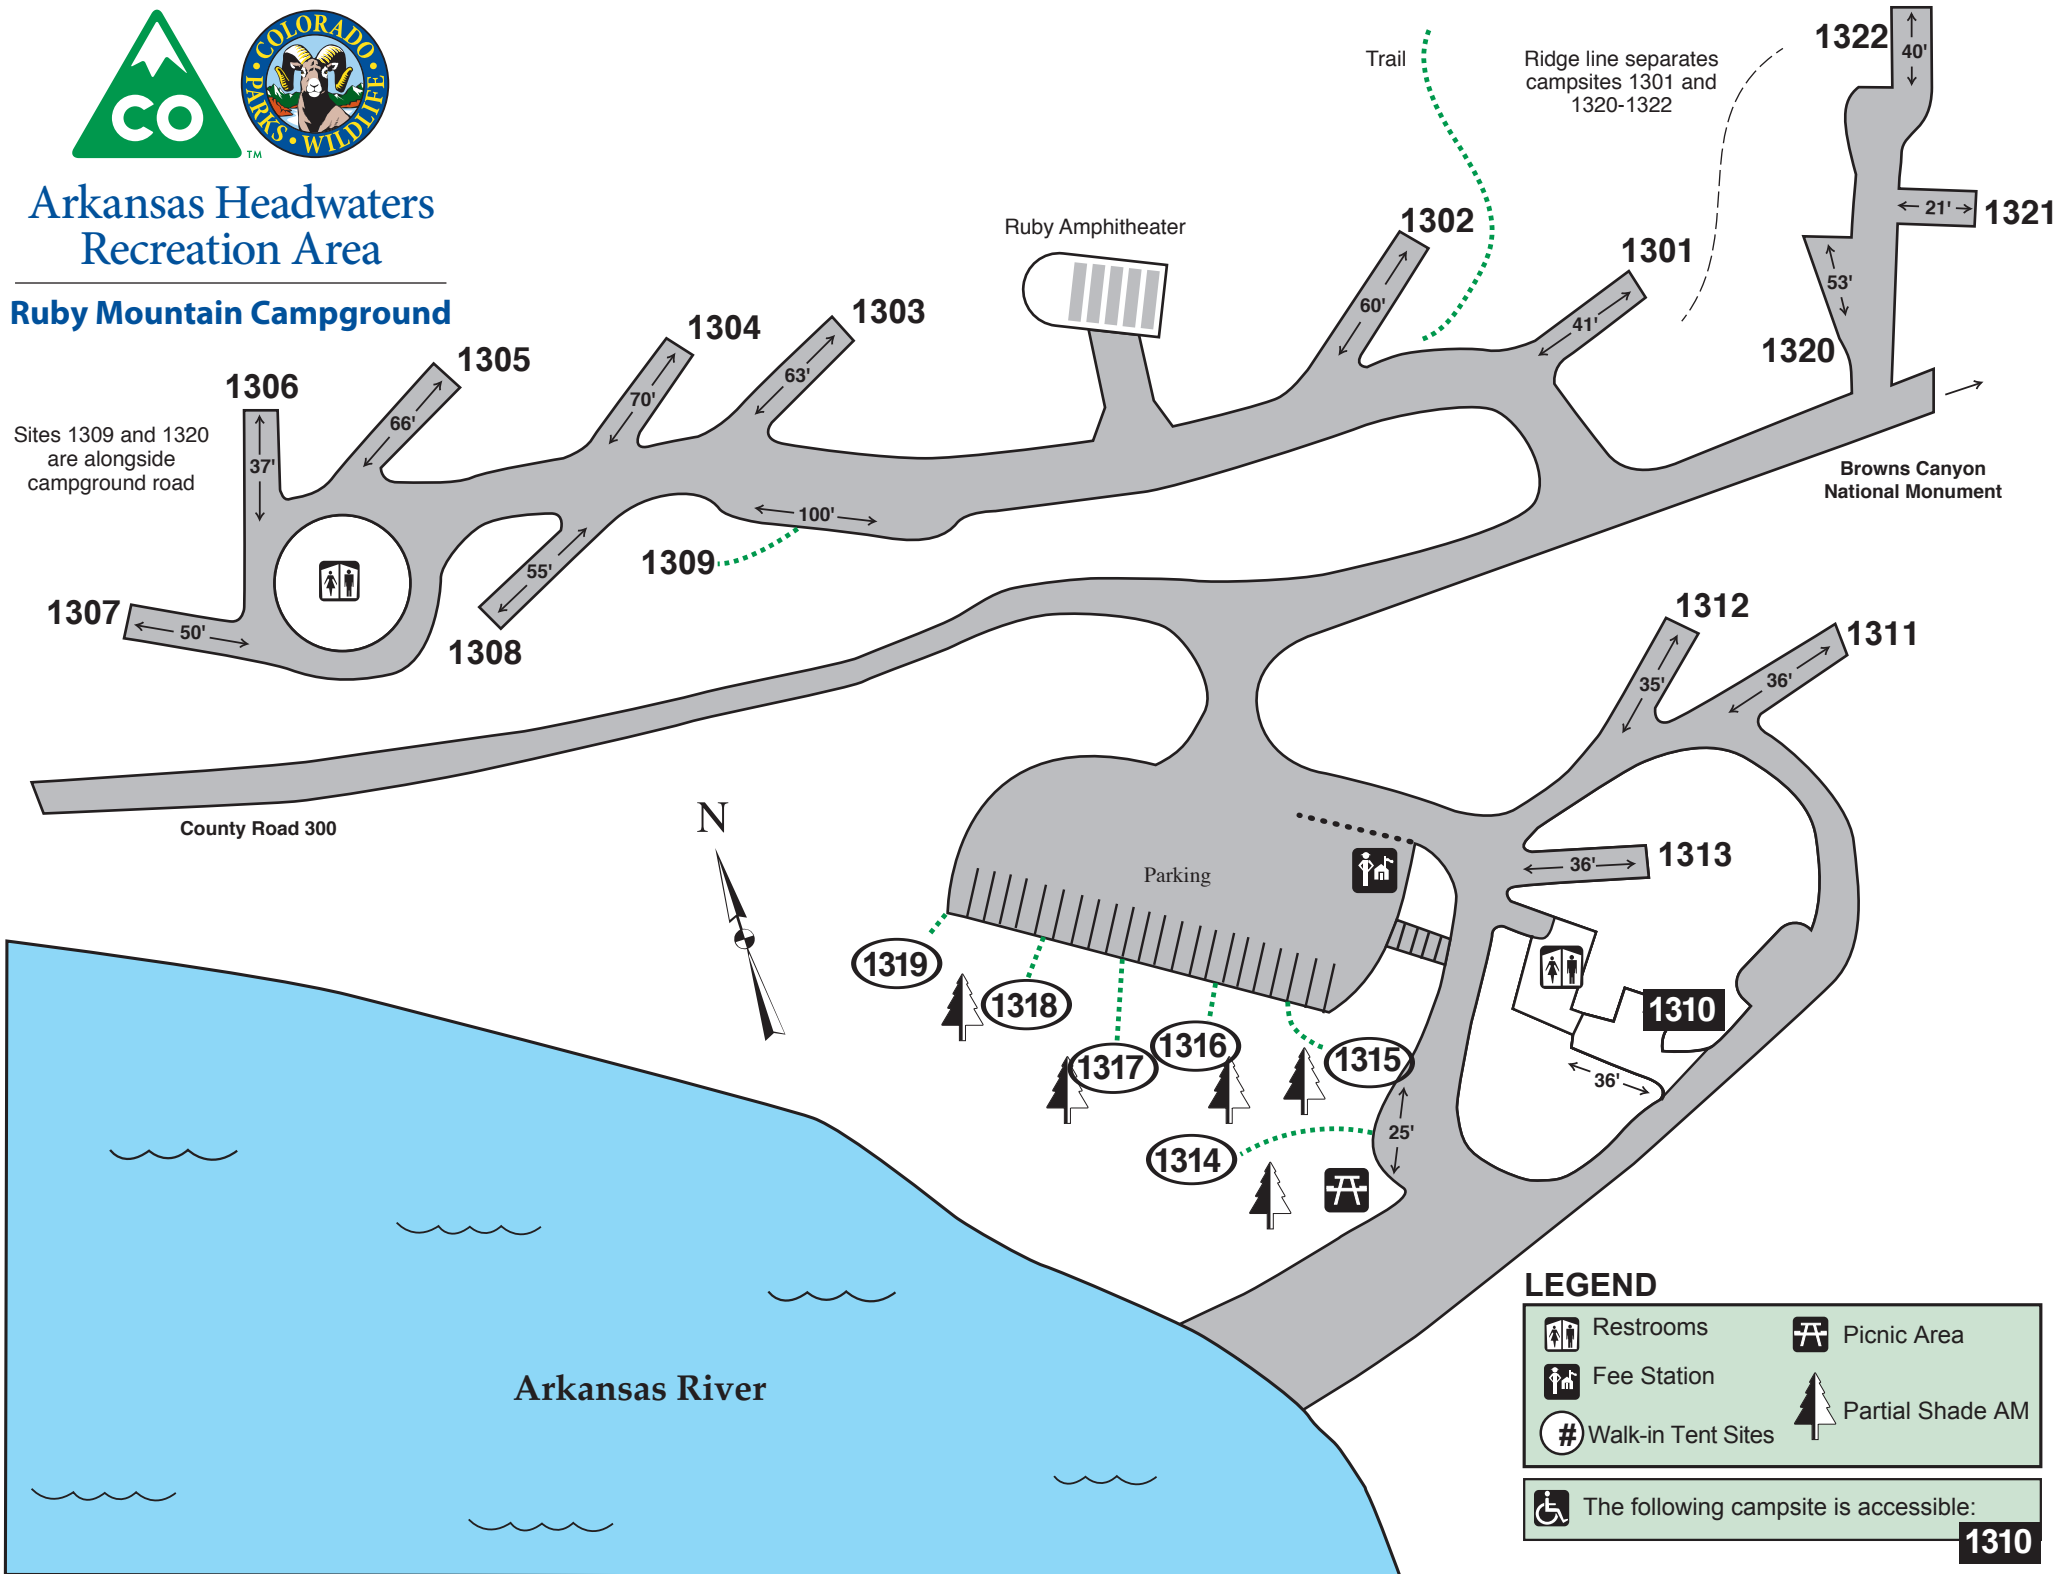

Arkansas Headwaters Recreation Area

Ruby Mountain Campground

Sites 1309 and 1320 are alongside campground road

LEGEND	
	Restrooms
	Picnic Area
	Fee Station
	Partial Shade AM
	Walk-in Tent Sites

The following campsite is accessible:
1310