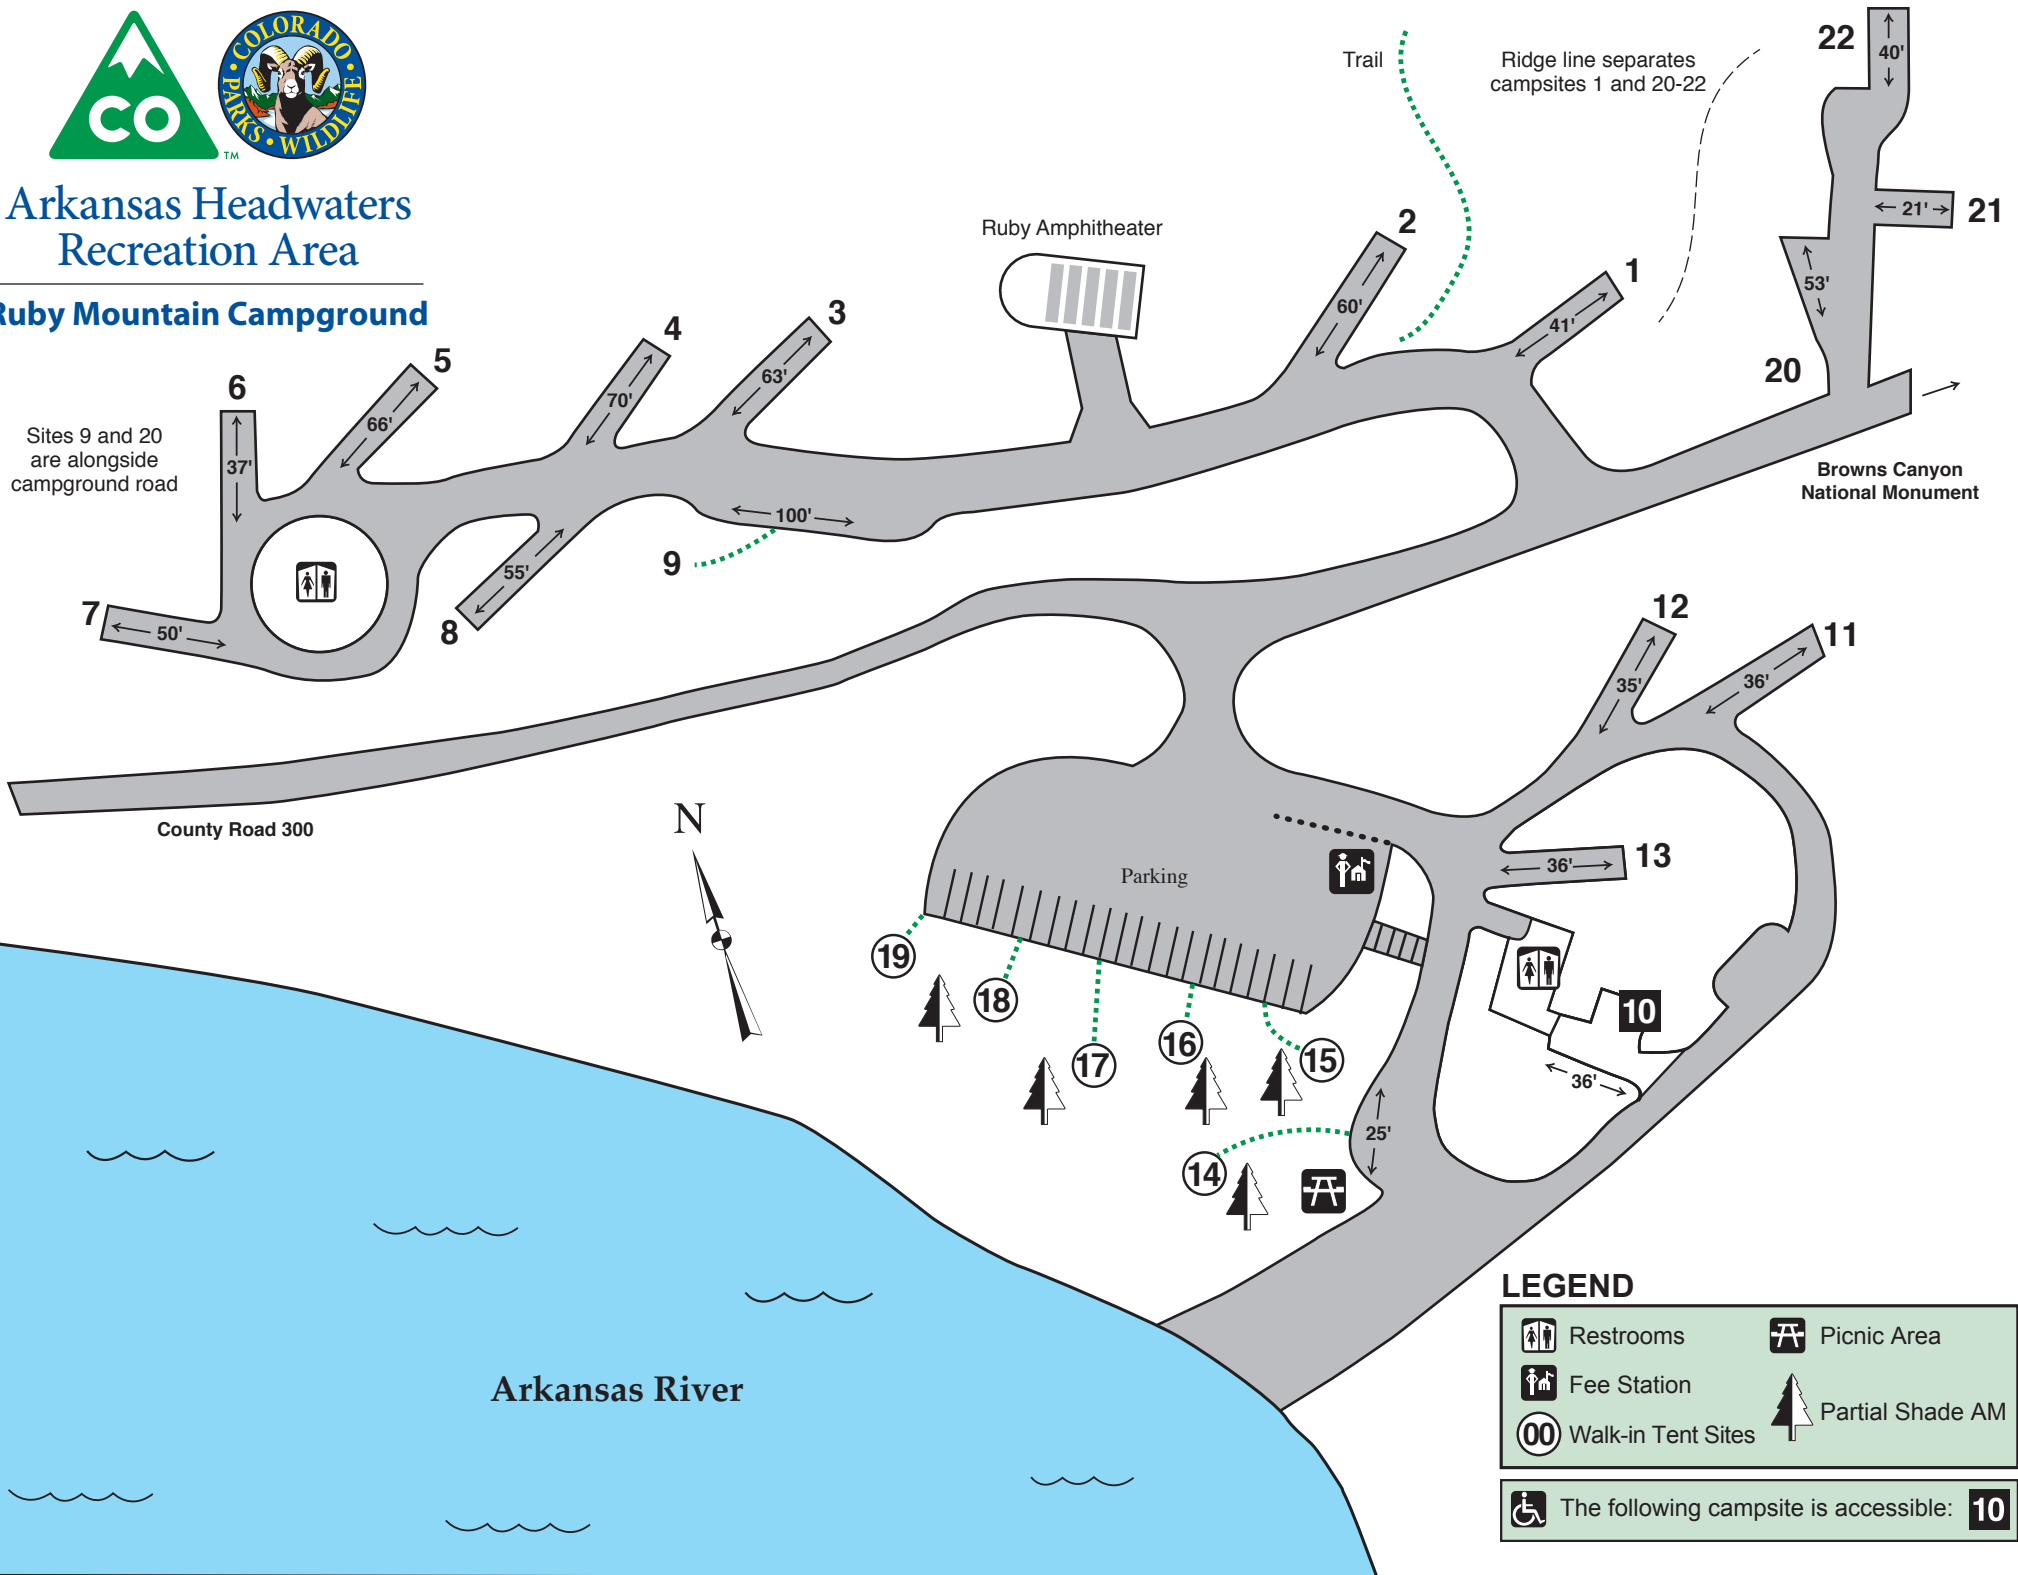

# Arkansas Headwaters Recreation Area

## Ruby Mountain Campground

Sites 9 and 20  
are alongside  
campground road

**LEGEND**

	Restrooms		Picnic Area
	Fee Station		Partial Shade AM
	Walk-in Tent Sites		
The following campsite is accessible:		<b>10</b>	