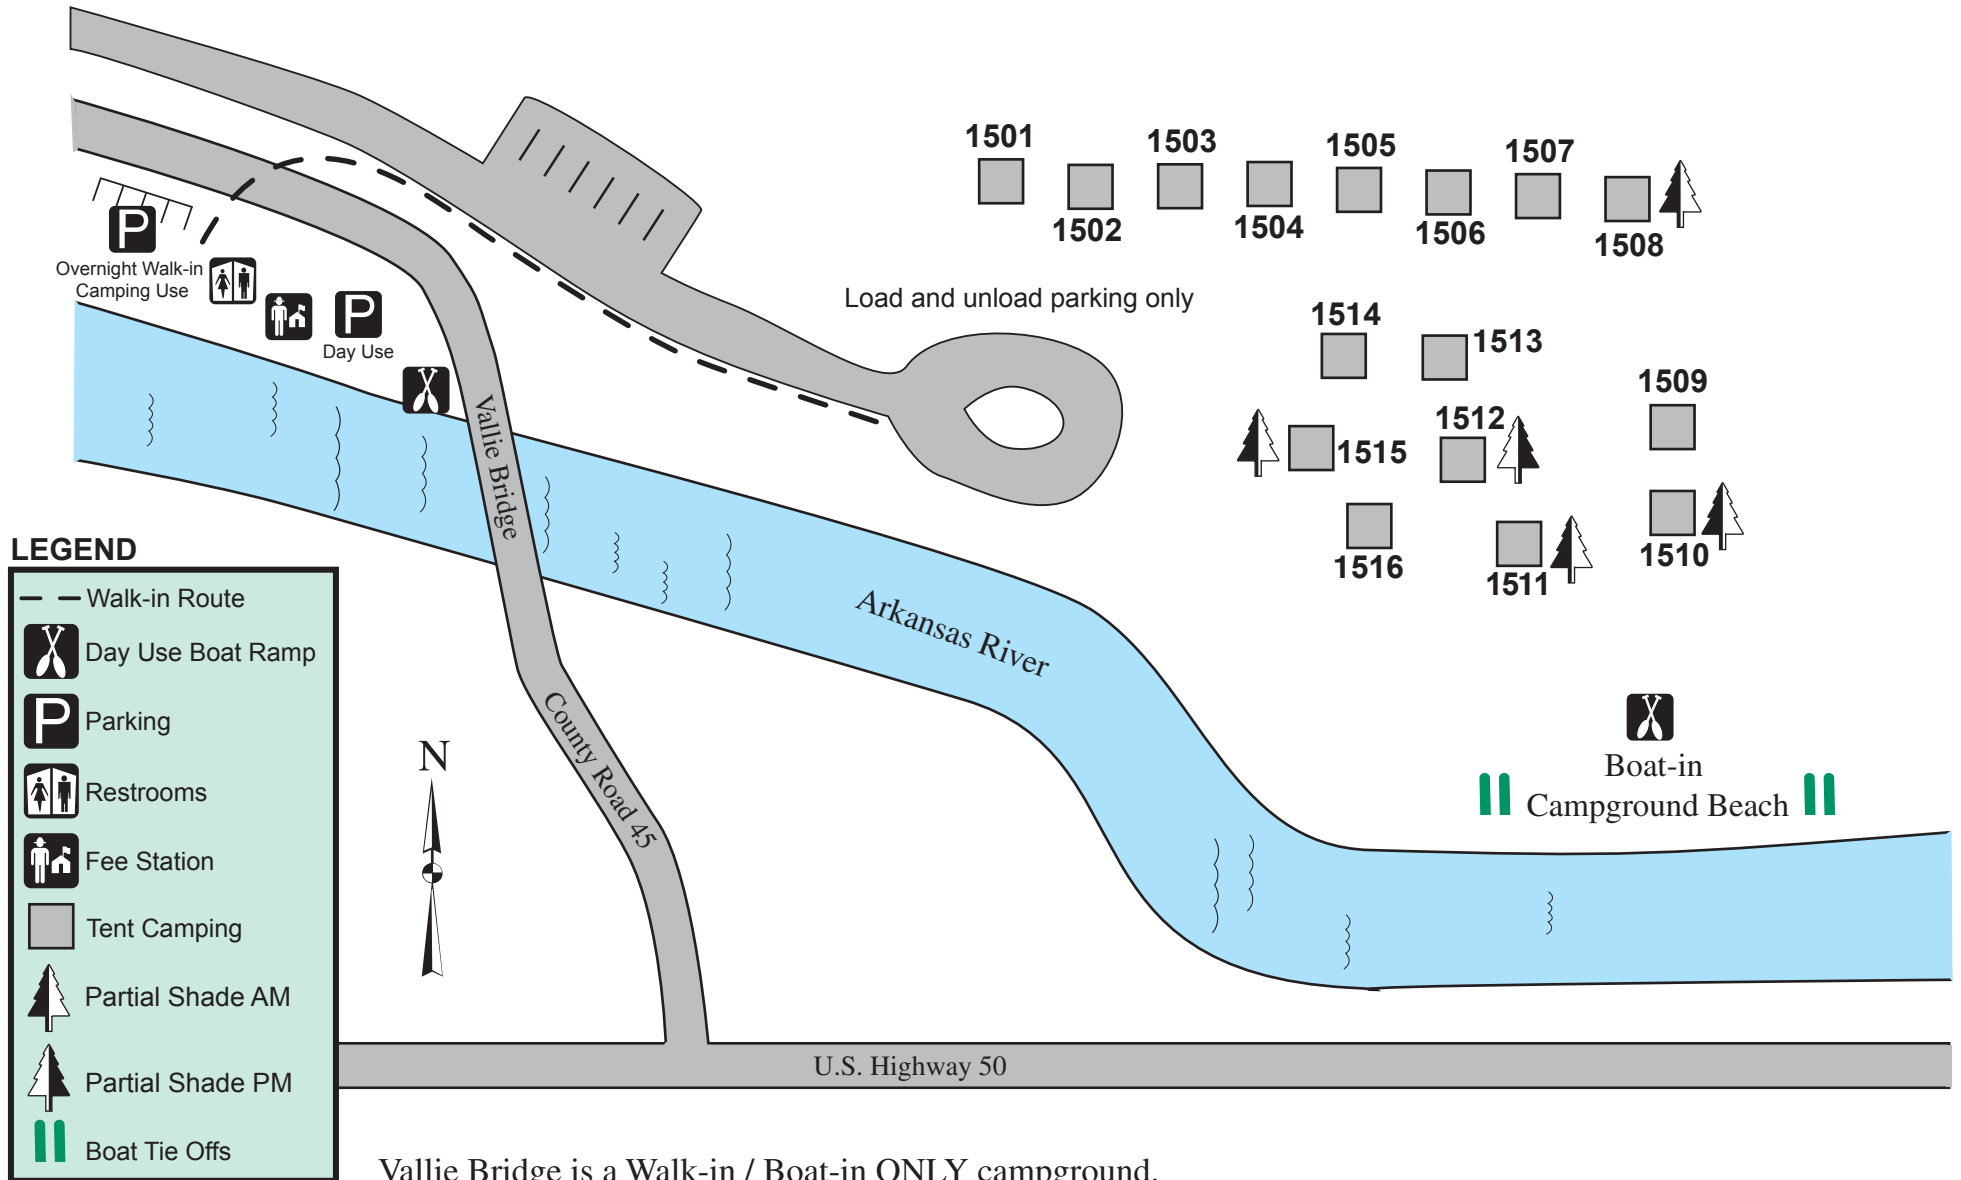

Arkansas Headwaters Recreation Area

Vallie Bridge Campground

LEGEND

- Walk-in Route
- Day Use Boat Ramp
- Parking
- Restrooms
- Fee Station
- Tent Camping
- Partial Shade AM
- Partial Shade PM
- Boat Tie Offs

Vallie Bridge is a Walk-in / Boat-in ONLY campground.