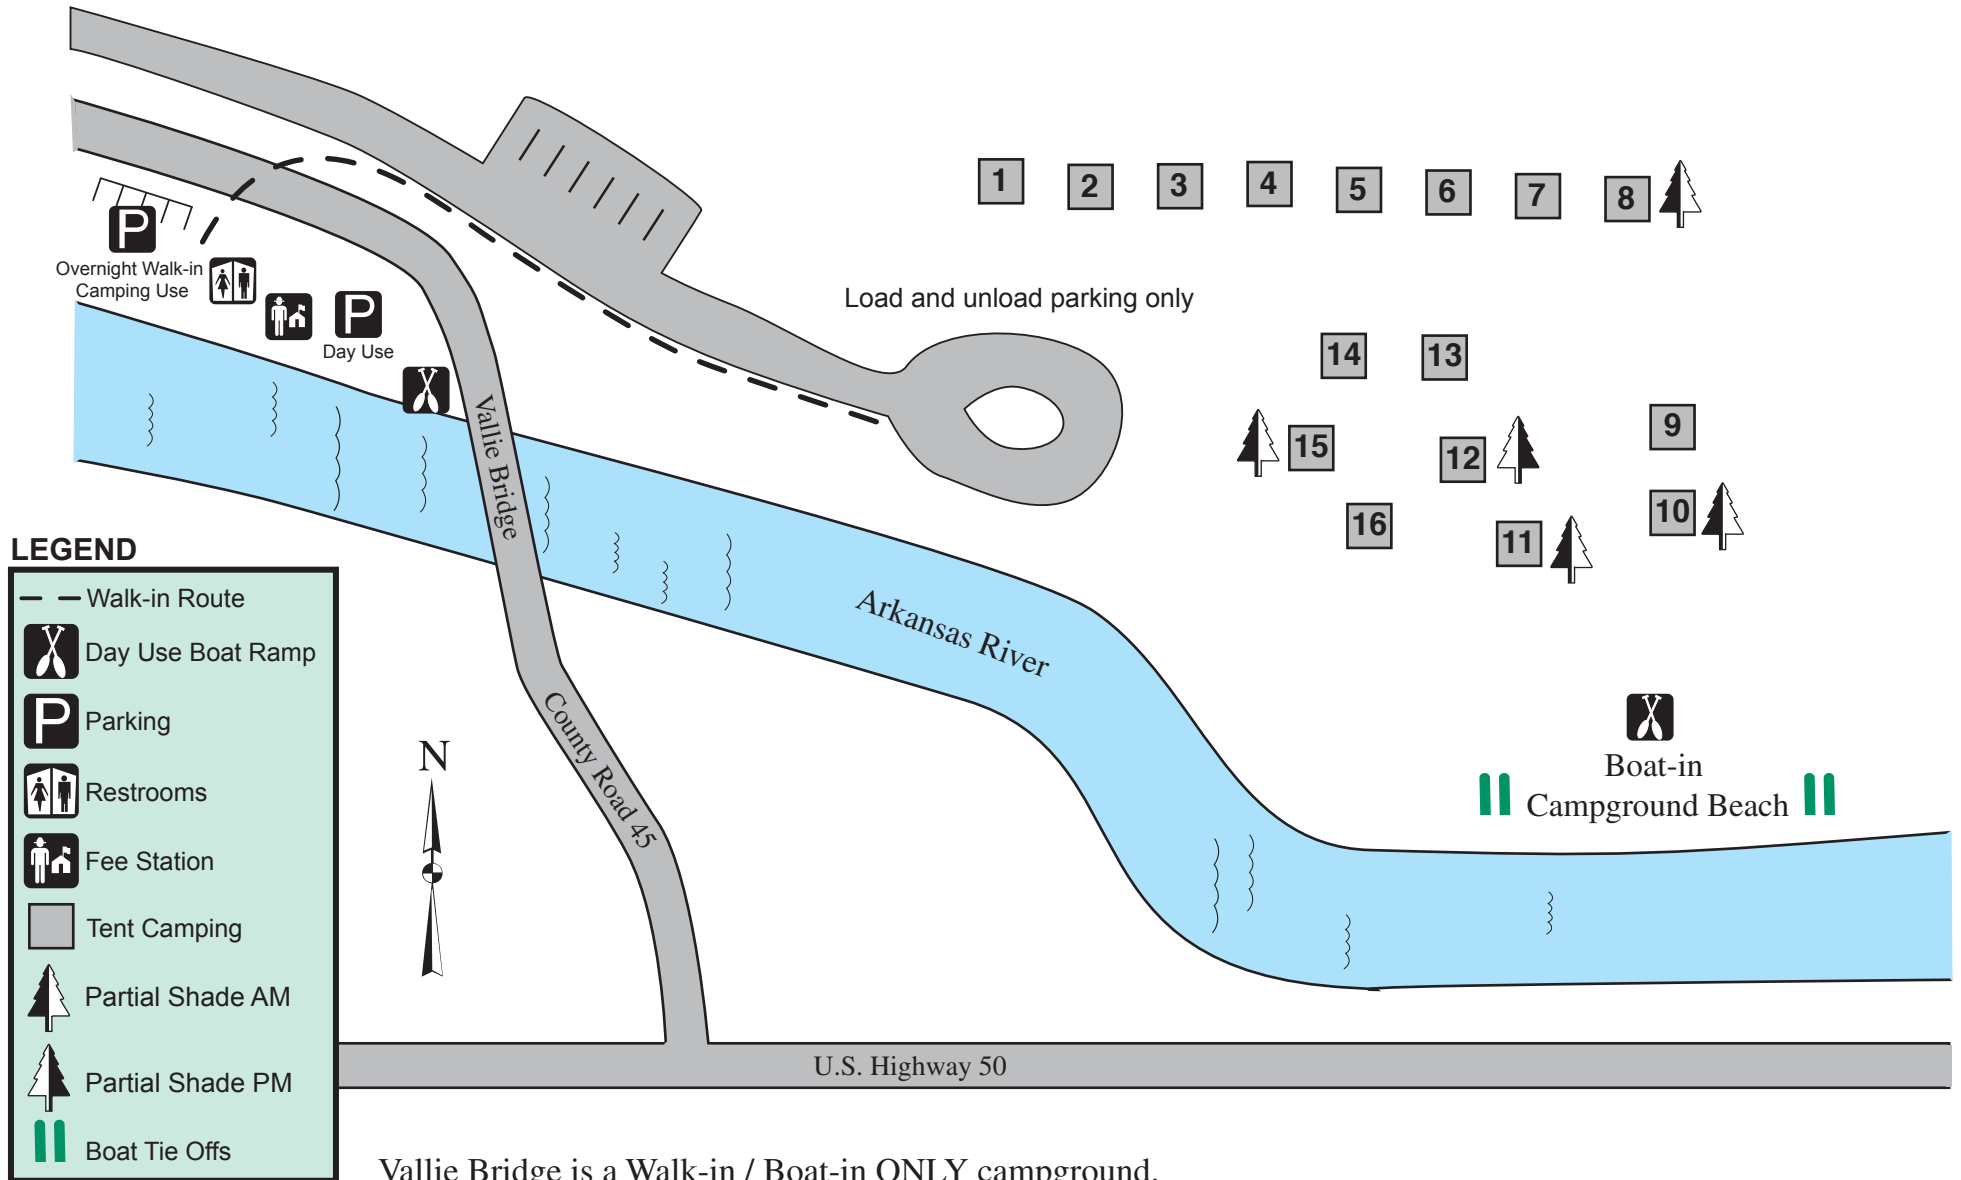

Arkansas Headwaters Recreation Area

Vallie Bridge Campground

Vallie Bridge is a Walk-in / Boat-in ONLY campground.