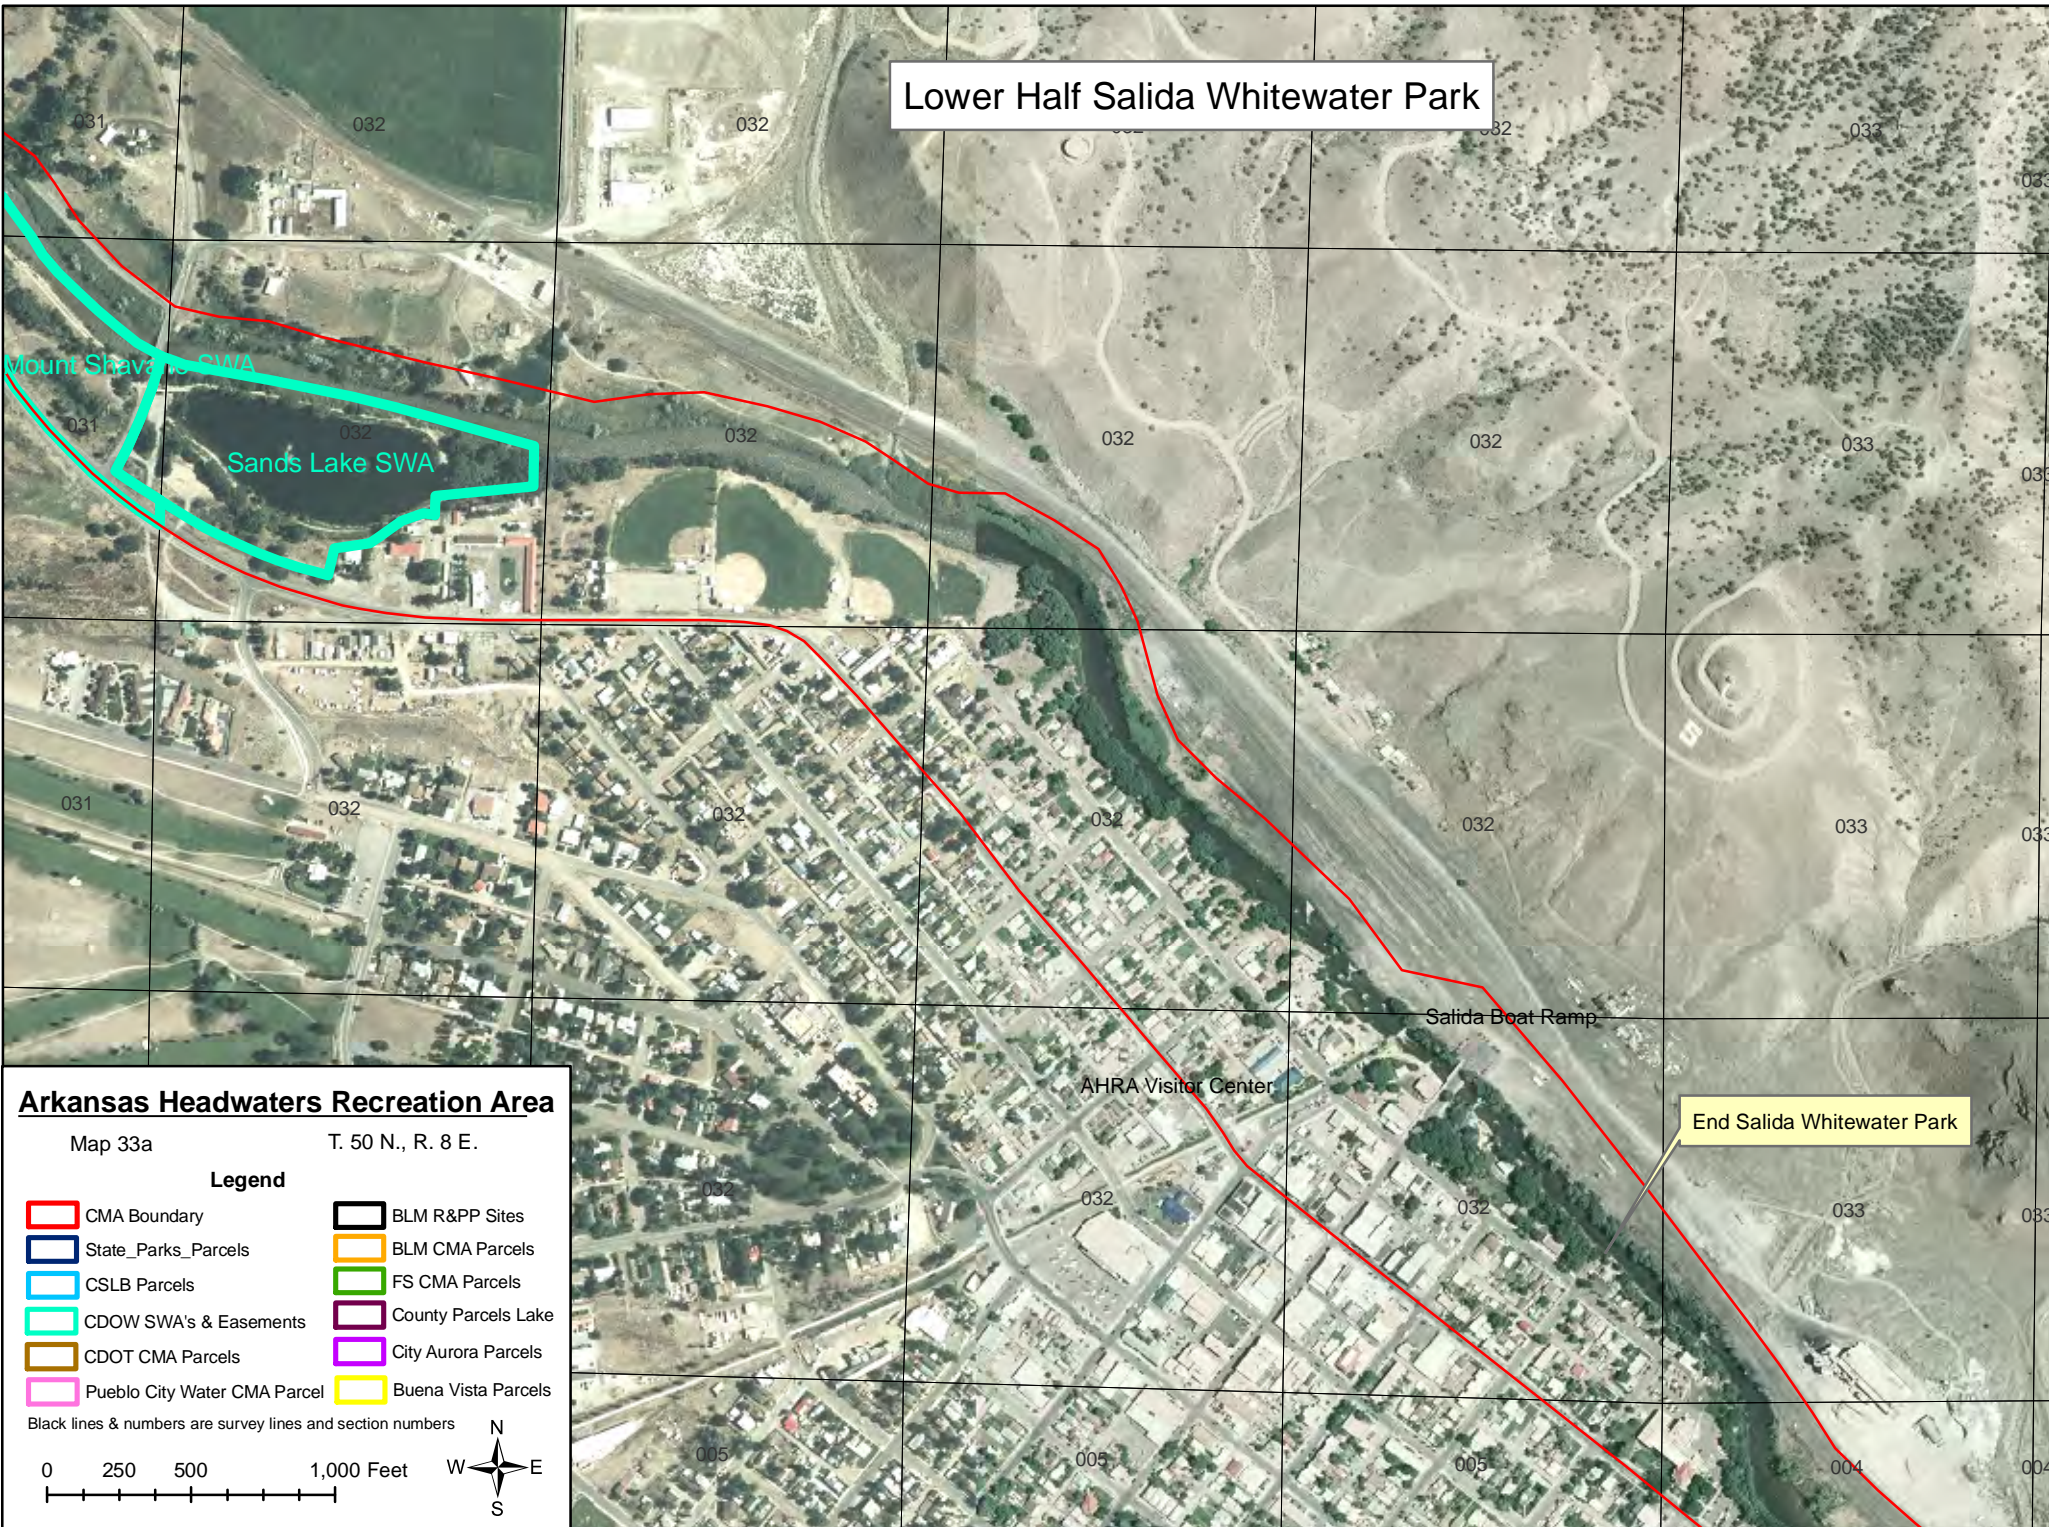

Lower Half Salida Whitewater Park

Arkansas Headwaters Recreation Area
 Map 33a T. 50 N., R. 8 E.

Legend

CMA Boundary	BLM R&PP Sites
State_Parks_Parcel	BLM CMA Parcels
CSLB Parcels	FS CMA Parcels
CDOW SWA's & Easements	County Parcels Lake
CDOT CMA Parcels	City Aurora Parcels
Pueblo City Water CMA Parcel	Buena Vista Parcels

Black lines & numbers are survey lines and section numbers

0 250 500 1,000 Feet