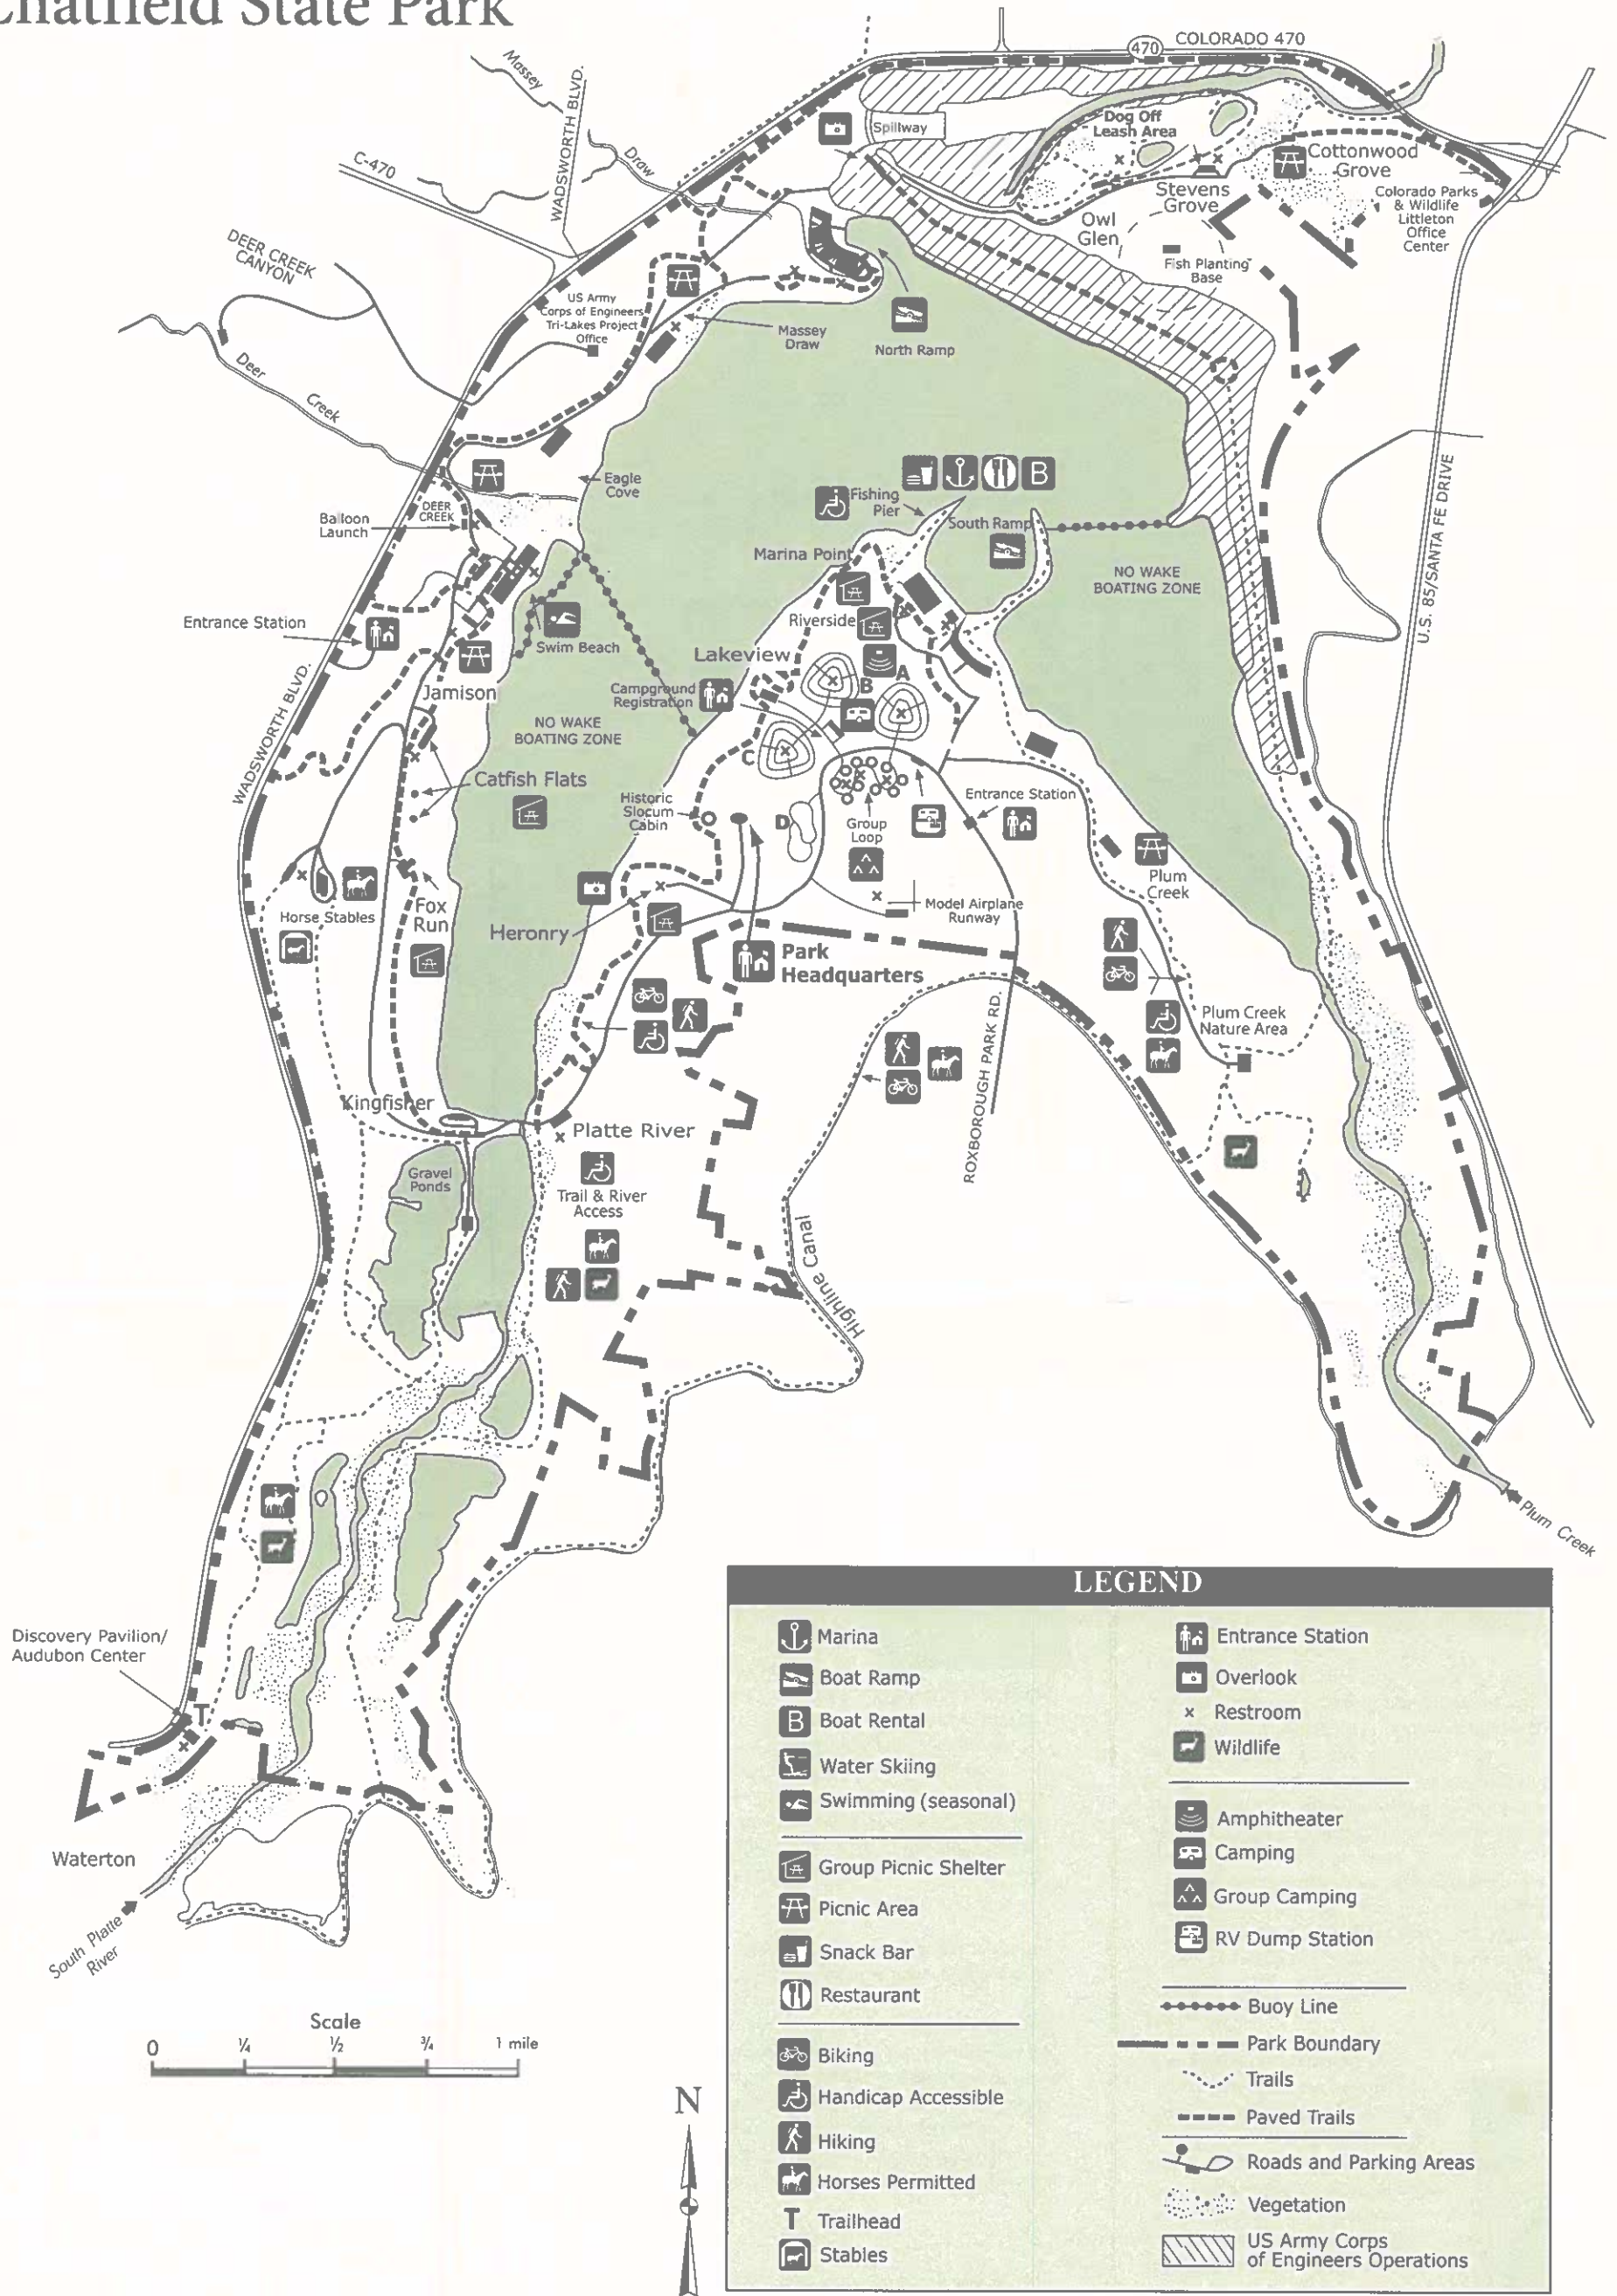

Chatfield State Park

Regulations

1. Vehicles must remain on designated roads or in parking areas.
2. Fires are permitted only in the fire rings and grills provided.
Fires are not permitted on the swimbeach.
3. Pets must be on a leash at all times.
4. Hunting, fireworks, and model rockets are prohibited throughout the park
5. Keep your park clean! Place litter in the receptacles provided.
6. Camping is permitted in designated campsites only.
7. Swimming permitted only in designated swim beach area.

Concessions

Chatfield Marina - Boating supplies, groceries, boat/sailboat rentals and lessons, fuel docks, patio restaurant, snack bar, slip rentals, boat storage.

Open: April - October.

Information and Reservations: (303) 791-5555 • www.chatfieldmarina.com