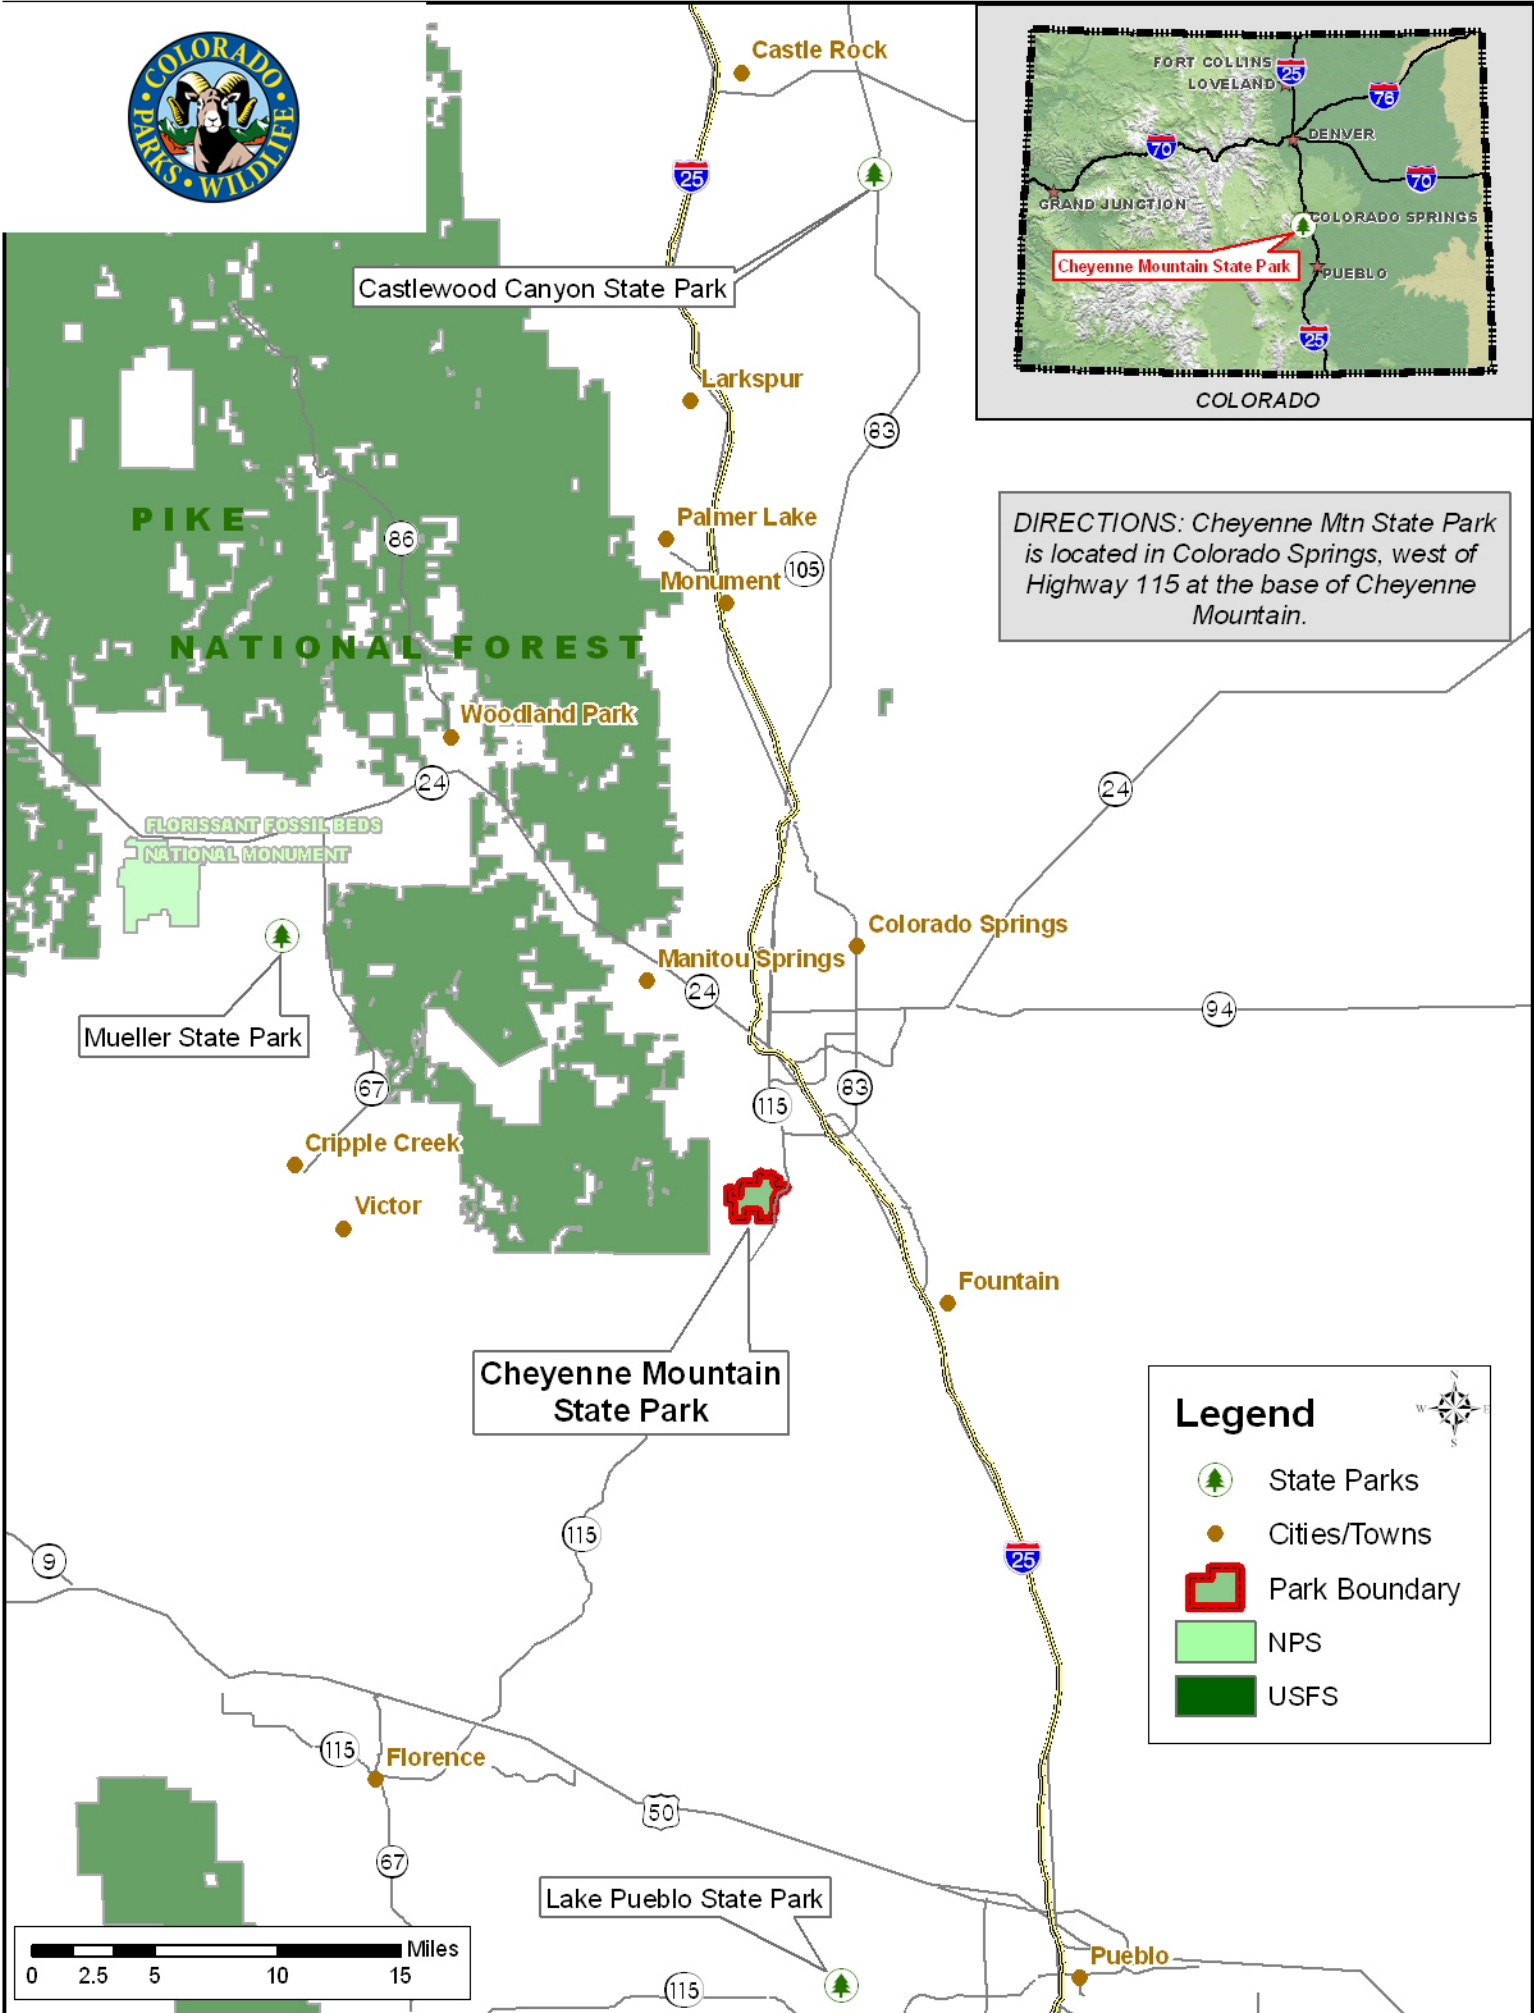

*DIRECTIONS: Cheyenne Mtn State Park is located in Colorado Springs, west of Highway 115 at the base of Cheyenne Mountain.*

### Legend

- State Parks
- Cities/Towns
- Park Boundary
- NPS
- USFS