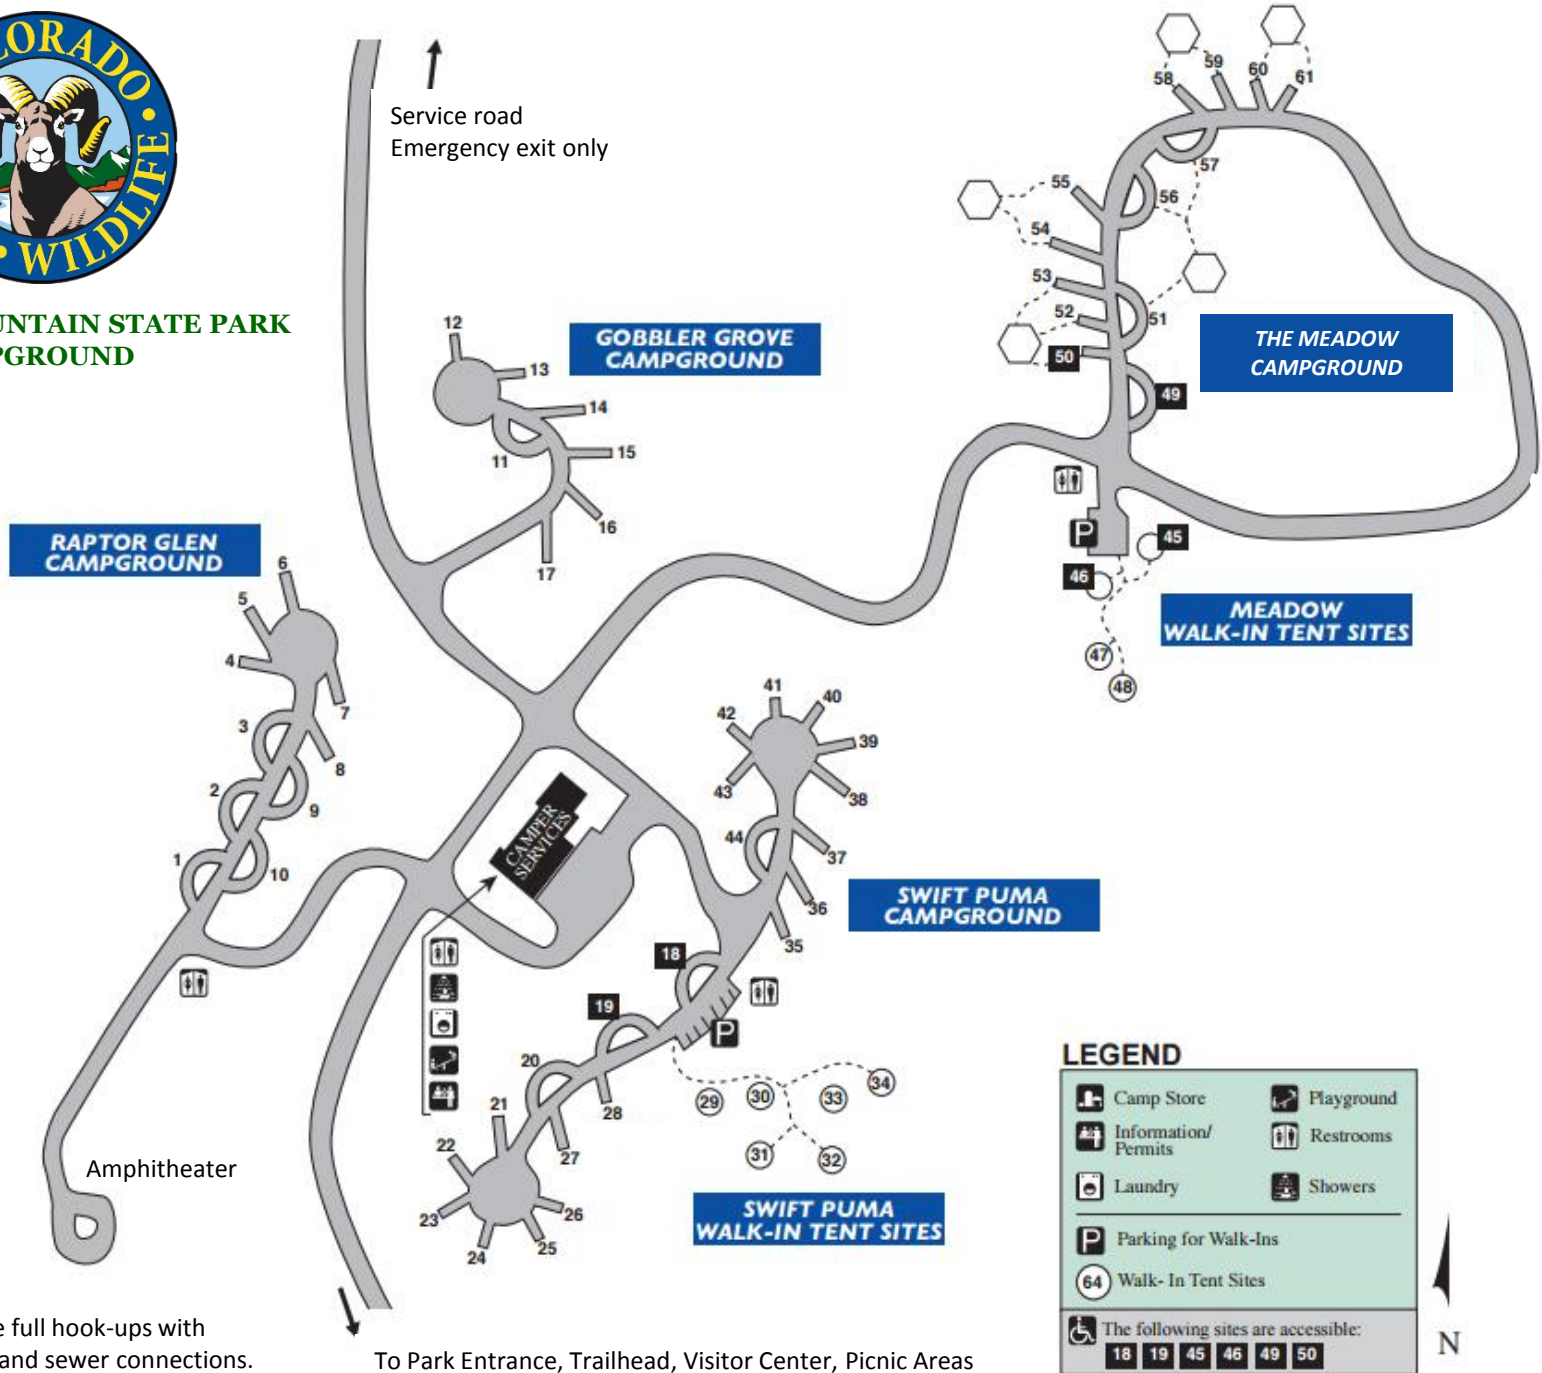

**CHEYENNE MOUNTAIN STATE PARK
CAMPGROUND**

All RV sites have full hook-ups with electric, water, and sewer connections.

To Park Entrance, Trailhead, Visitor Center, Picnic Areas