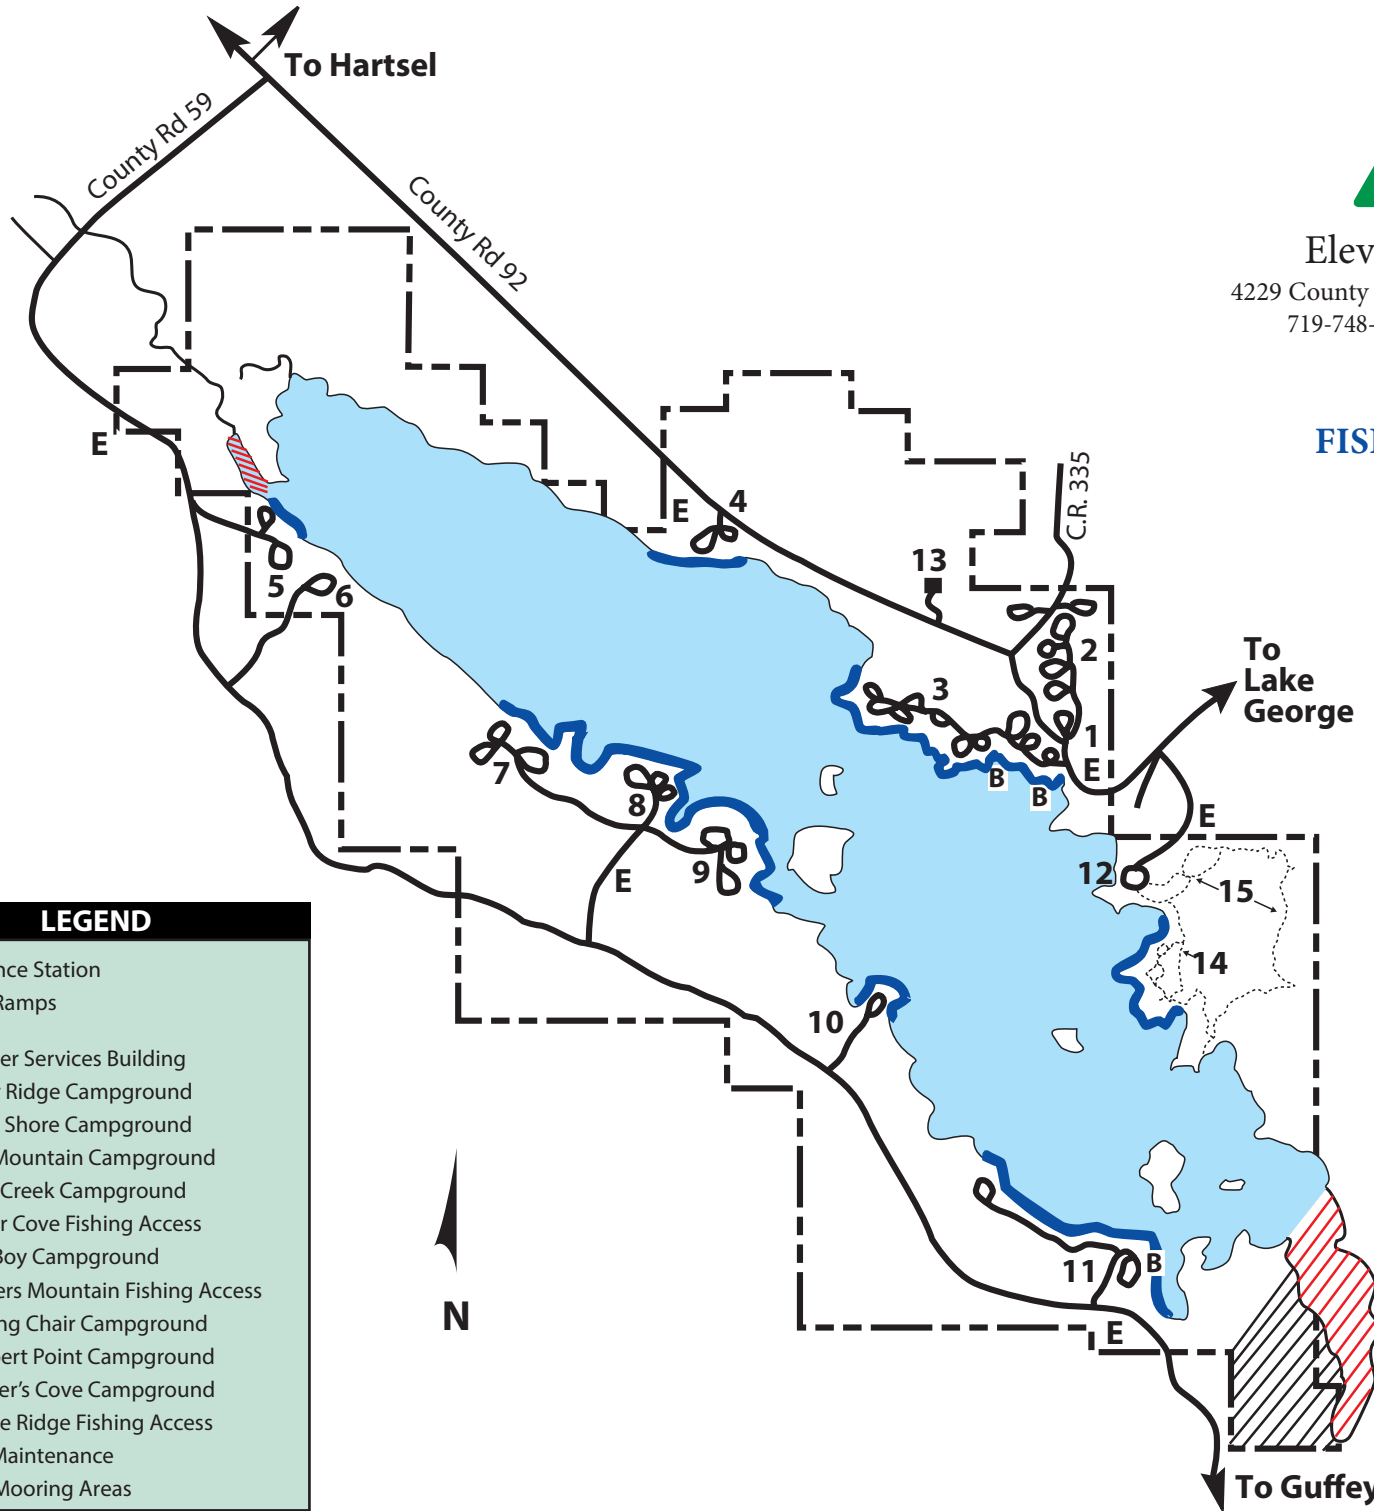

Eleven Mile State Park

4229 County Road 92 • Lake George, CO 80827
719-748-3401 • www.parks.state.co.us

FISHING CLOSURES

LEGEND	
E	Entrance Station
B	Boat Ramps
1.	Camper Services Building Rocky Ridge Campground
3.	North Shore Campground
4.	Stoll Mountain Campground
5.	Cross Creek Campground
6.	Sucker Cove Fishing Access
7.	Lazy Boy Campground
8.	Rodgers Mountain Fishing Access
9.	Rocking Chair Campground
10.	Howbert Point Campground
11.	Witcher's Cove Campground
12.	Coyote Ridge Fishing Access
13.	Park Maintenance
	Boat Mooring Areas

	CLOSED TO SNAGGING
	CLOSED TO FISHING
	RESTRICTED AREA (Closed to All Public Use)