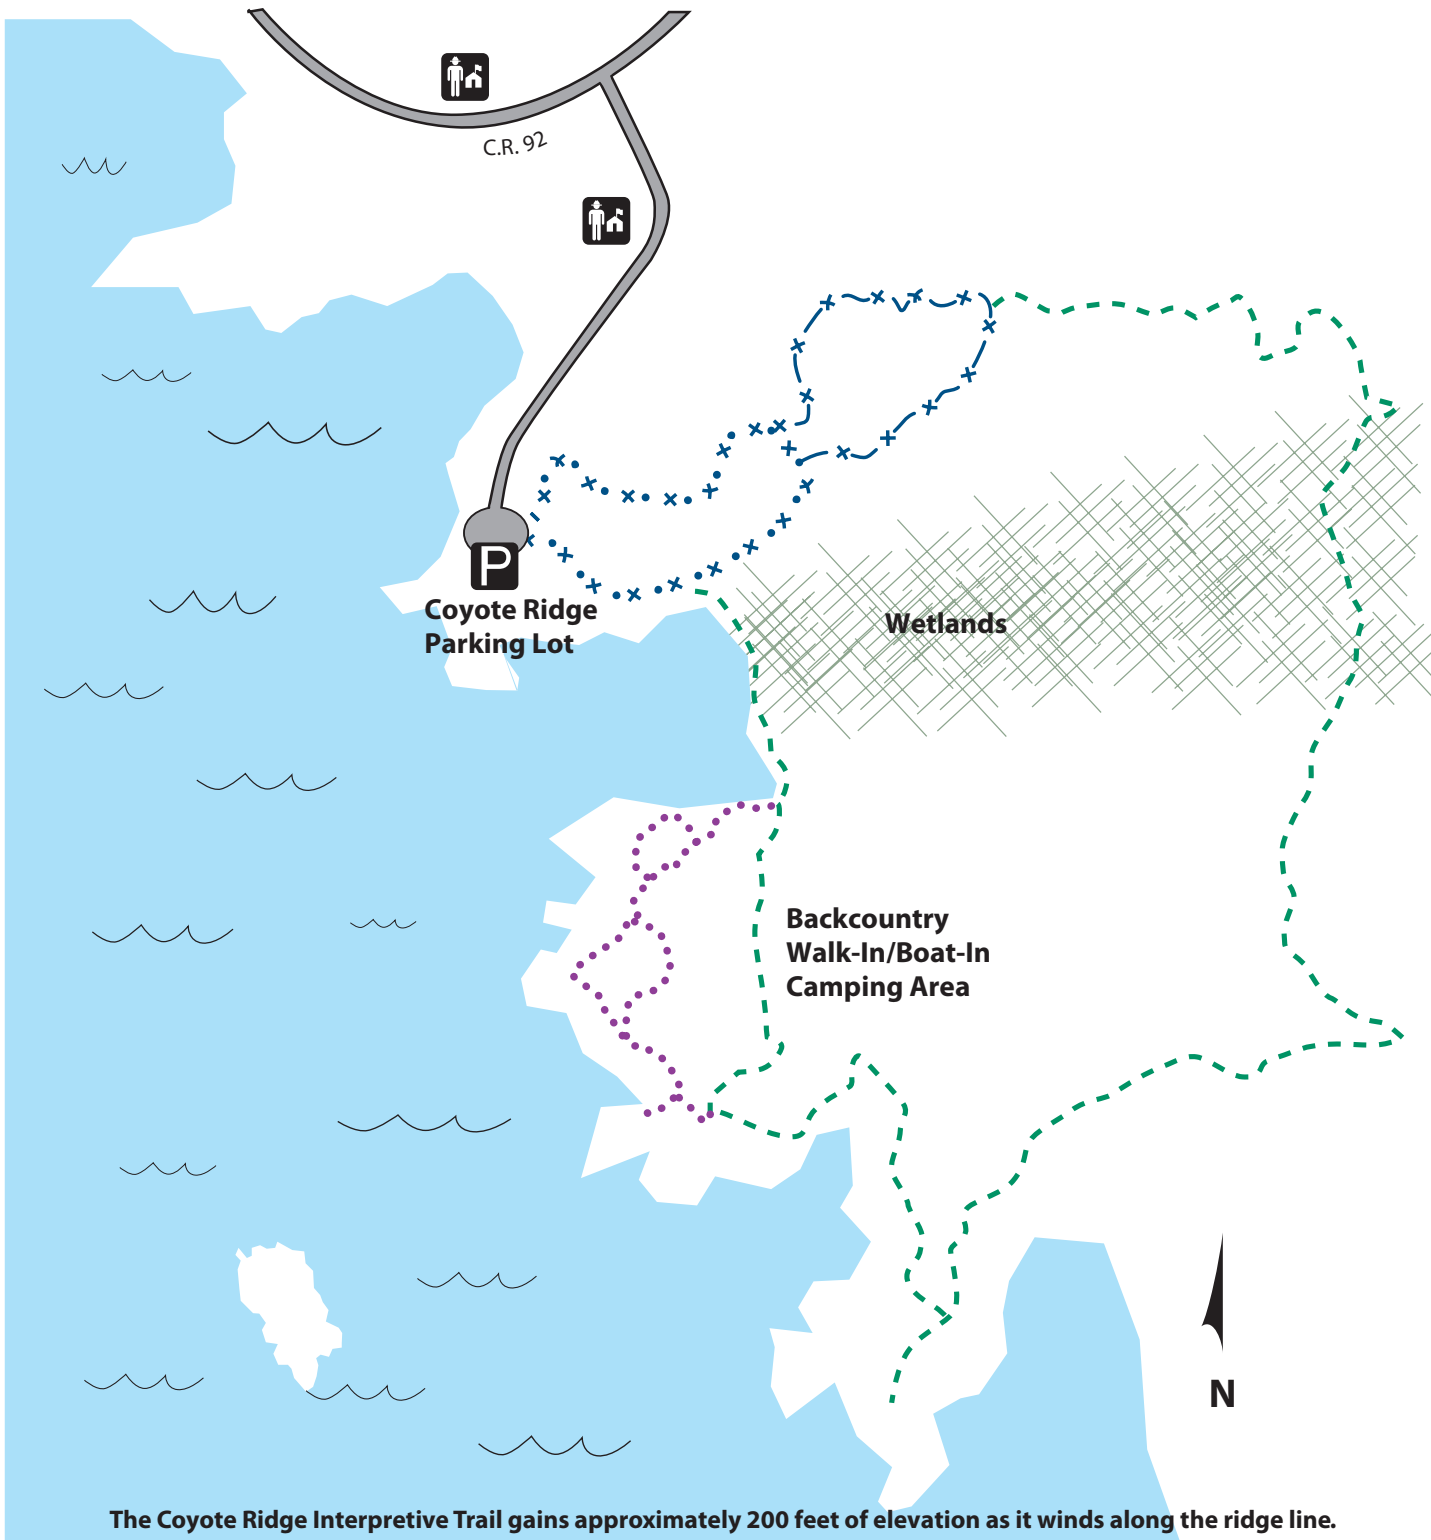

Eleven Mile State Park

4229 County Road 92 • Lake George, CO 80827

719-748-3401 • www.cpw.state.co.us

HIKING TRAILS

The Coyote Ridge Interpretive Trail gains approximately 200 feet of elevation as it winds along the ridge line.

LEGEND	
	Entrance Station
	Parking
	Wetlands
	Paved Road

TRAILS	
	Coyote Ridge Interpretive Trail (1.3 Miles)
	Ponderosa Loop (.75 Miles)
	Aspen Loop (.6 Miles)
	Midland Trail (2.9 Miles)
	Black Bear Trail (0.5 Miles)