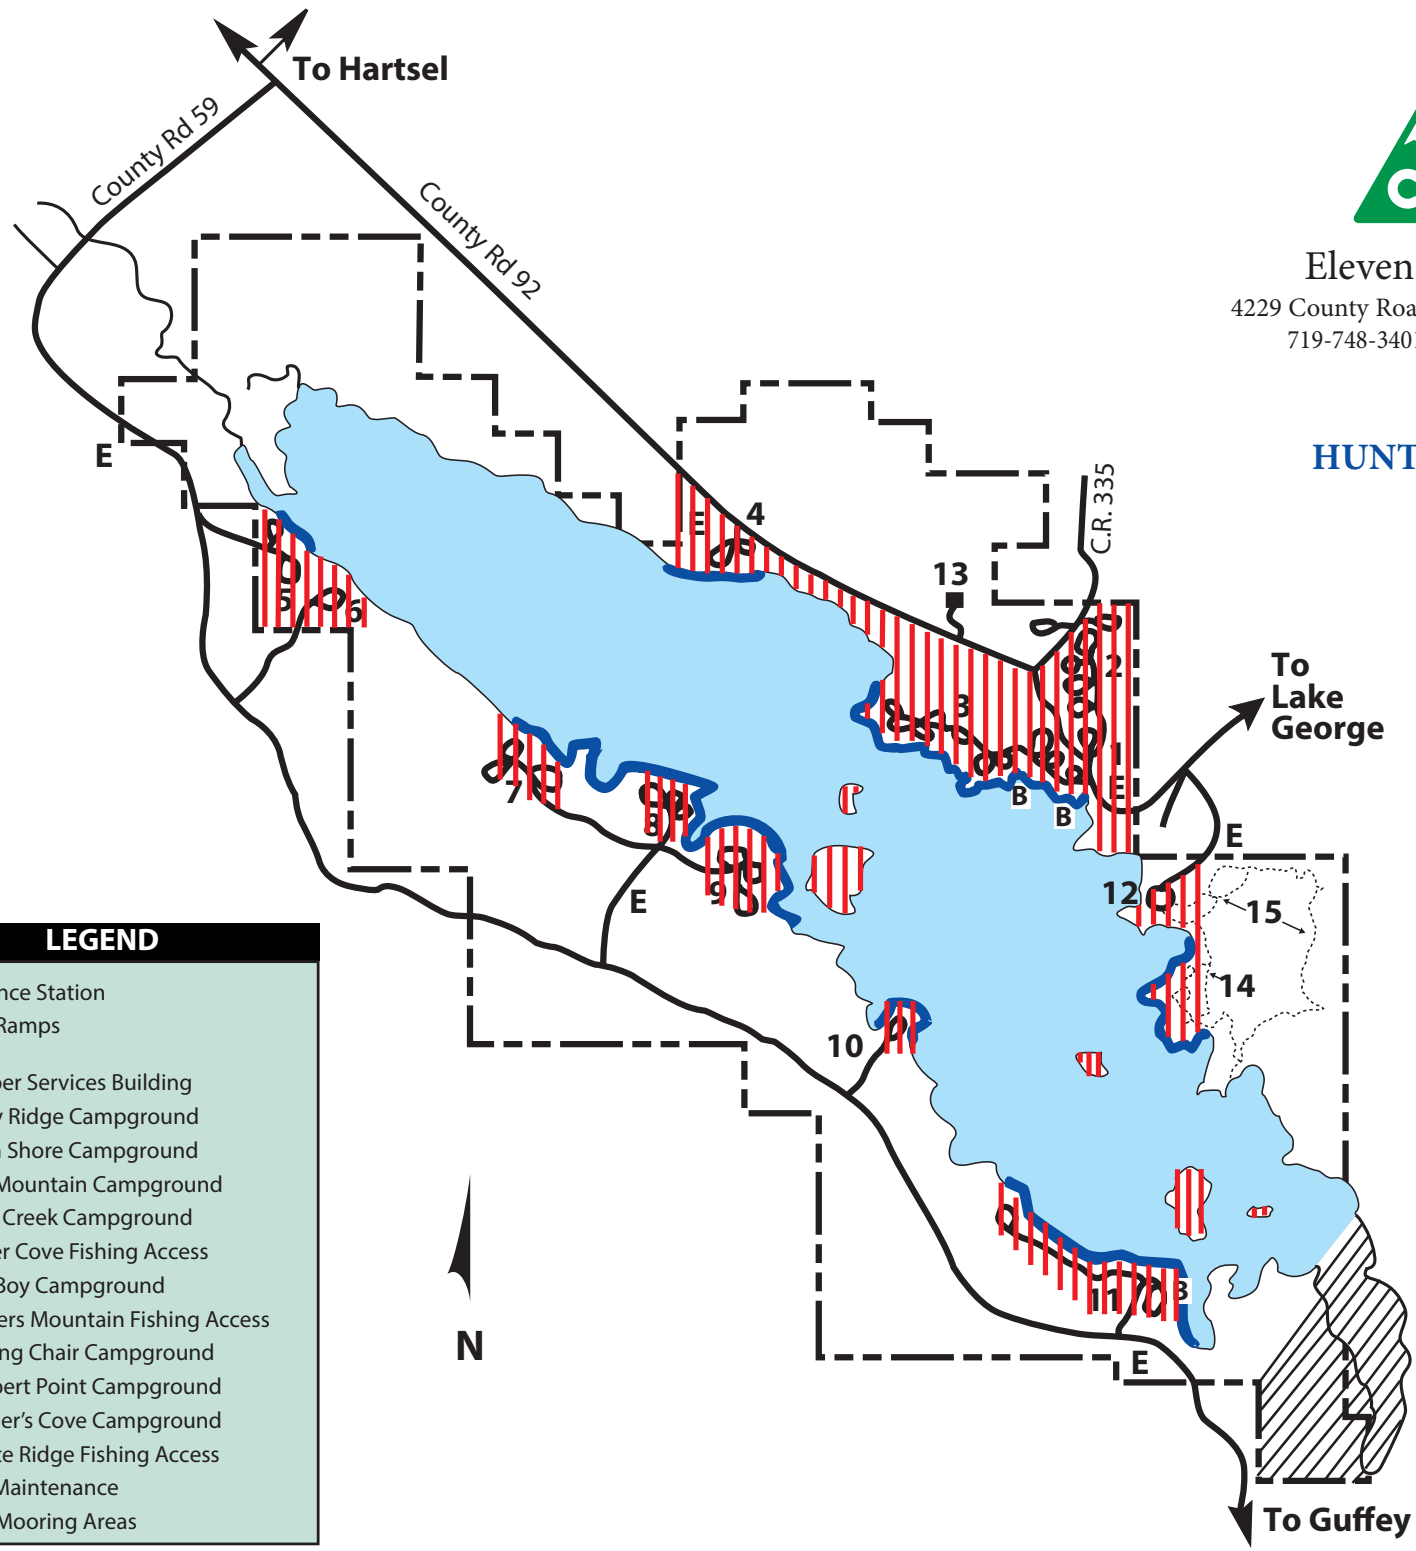

# Eleven Mile State Park

4229 County Road 92 • Lake George, CO 80827  
719-748-3401 • www.parks.state.co.us

## HUNTING CLOSURES

LEGEND	
E	Entrance Station
B	Boat Ramps
1.	Camper Services Building Rocky Ridge Campground
3.	North Shore Campground
4.	Stoll Mountain Campground
5.	Cross Creek Campground
6.	Sucker Cove Fishing Access
7.	Lazy Boy Campground
8.	Rodgers Mountain Fishing Access
9.	Rocking Chair Campground
10.	Howbert Point Campground
11.	Witcher's Cove Campground
12.	Coyote Ridge Fishing Access
13.	Park Maintenance
—	Boat Mooring Areas

AREAS CLOSED TO ALL HUNTING  
Discharging firearms is prohibited  
within 100 yards of designated  
campgrounds or picnic grounds

RESTRICTED AREA  
(Closed to All Public Use)