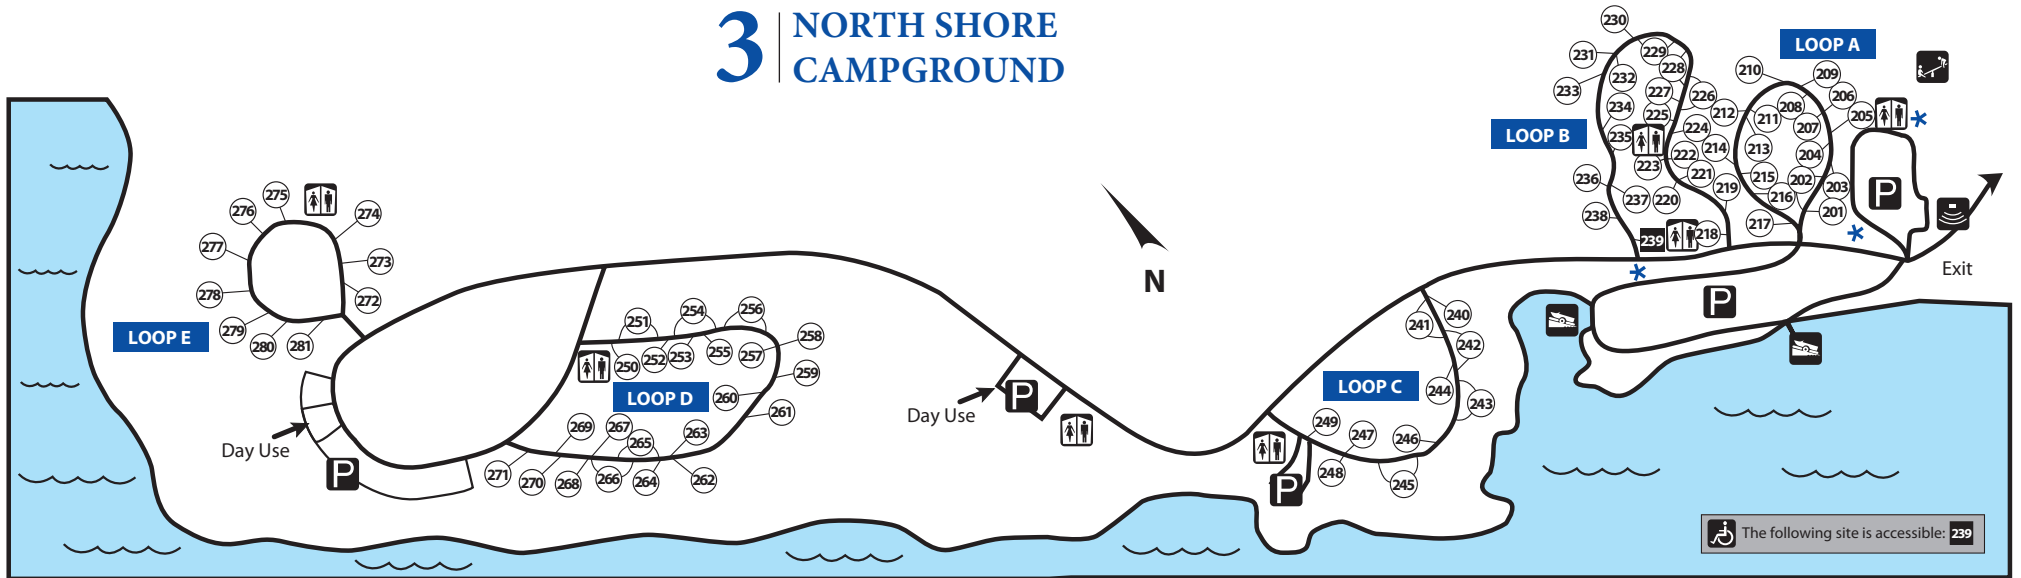

Eleven Mile State Park

4229 County Road 92 • Lake George, CO 80827
719-748-3401 • www.cpw.state.co.us

3 | NORTH SHORE CAMPGROUND

LEGEND	
	Water
	Restrooms
	Parking
	Boat Ramp
	Amphitheater
	Playground