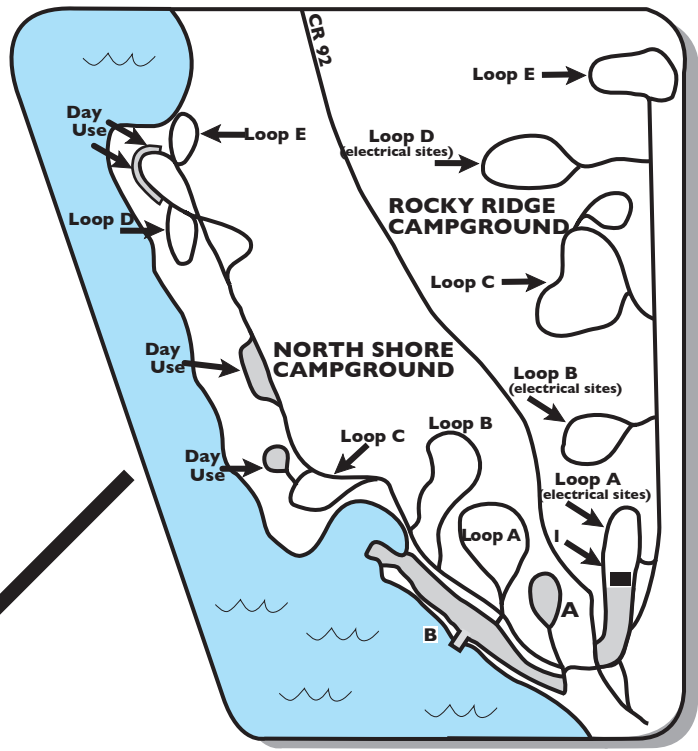

Eleven Mile State Park

4229 County Road 92 • Lake George, CO 80827
719-748-3401 • www.cpw.state.co.us

- E** Entrance Station
- B** Boat Ramps
- A** Amphitheater
- 1.** Camper Services Building
- 2.** Rocky Ridge Campground
- 3.** North Shore Campground
- 4.** Stoll Mountain Campground
- 5.** Cross Creek Campground
- 6.** Sucker Cove Fishing Access
- 7.** Lazy Boy Campground
- 8.** Rogers Mountain Fishing Access
- 9.** Rocking Chair Campground
- 10.** Howbert Point Campground
- 11.** Witcher's Cove Campground
- 12.** Coyote Ridge Fishing Access
- 13.** Park Maintenance
- 14.** Backcountry Campground - Walk-in/Boat-in
- 15.** Trail System
- Boat Mooring Areas
- Parking Area