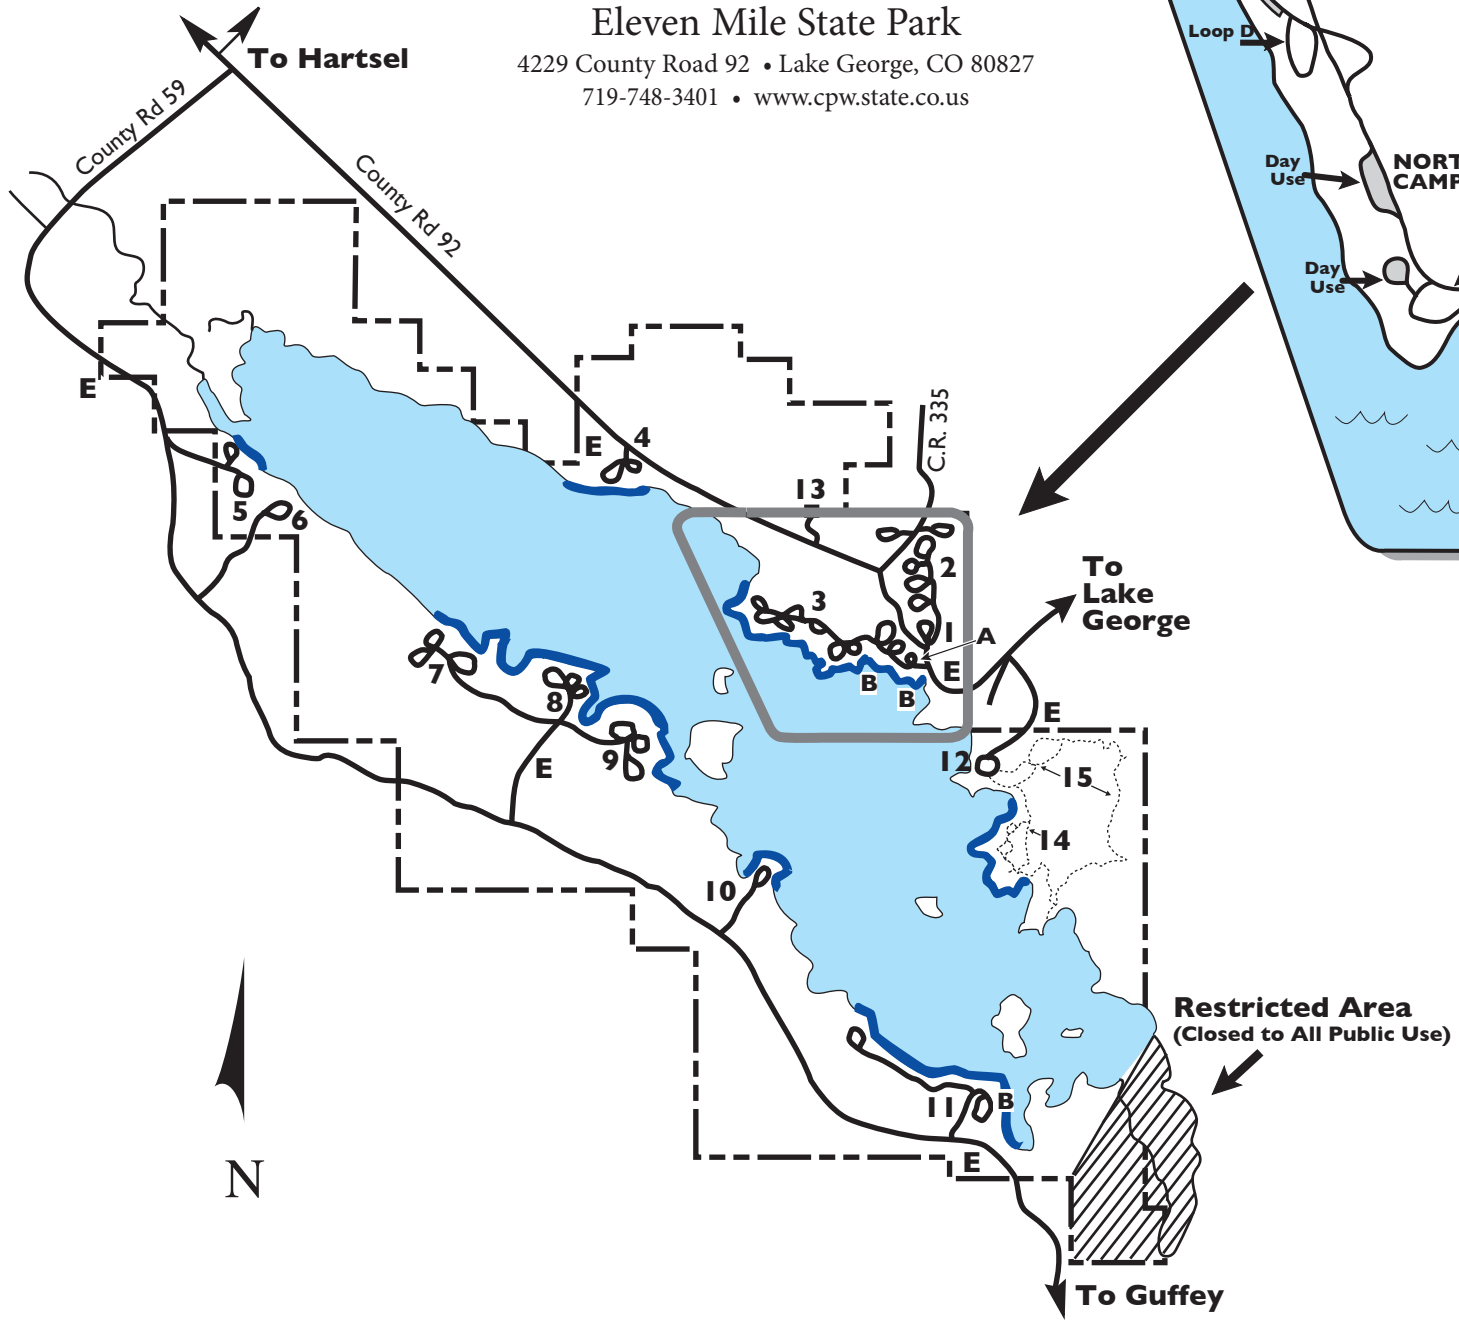

Eleven Mile State Park

4229 County Road 92 • Lake George, CO 80827
719-748-3401 • www.cpw.state.co.us

- E** Entrance Station
- B** Boat Ramps
- A** Amphitheater
- 1.** Camper Services Building
- 2.** Rocky Ridge Campground
- 3.** North Shore Campground
- 4.** Stoll Mountain Campground
- 5.** Cross Creek Campground
- 6.** Sucker Cove Fishing Access
- 7.** Lazy Boy Campground
- 8.** Rogers Mountain Fishing Access
- 9.** Rocking Chair Campground
- 10.** Howbert Point Campground
- 11.** Witcher's Cove Campground
- 12.** Coyote Ridge Fishing Access
- 13.** Park Maintenance
- 14.** Backcountry Campground - Walk-in/Boat-in
- 15.** Trail System
- Boat Mooring Areas
- Parking Area