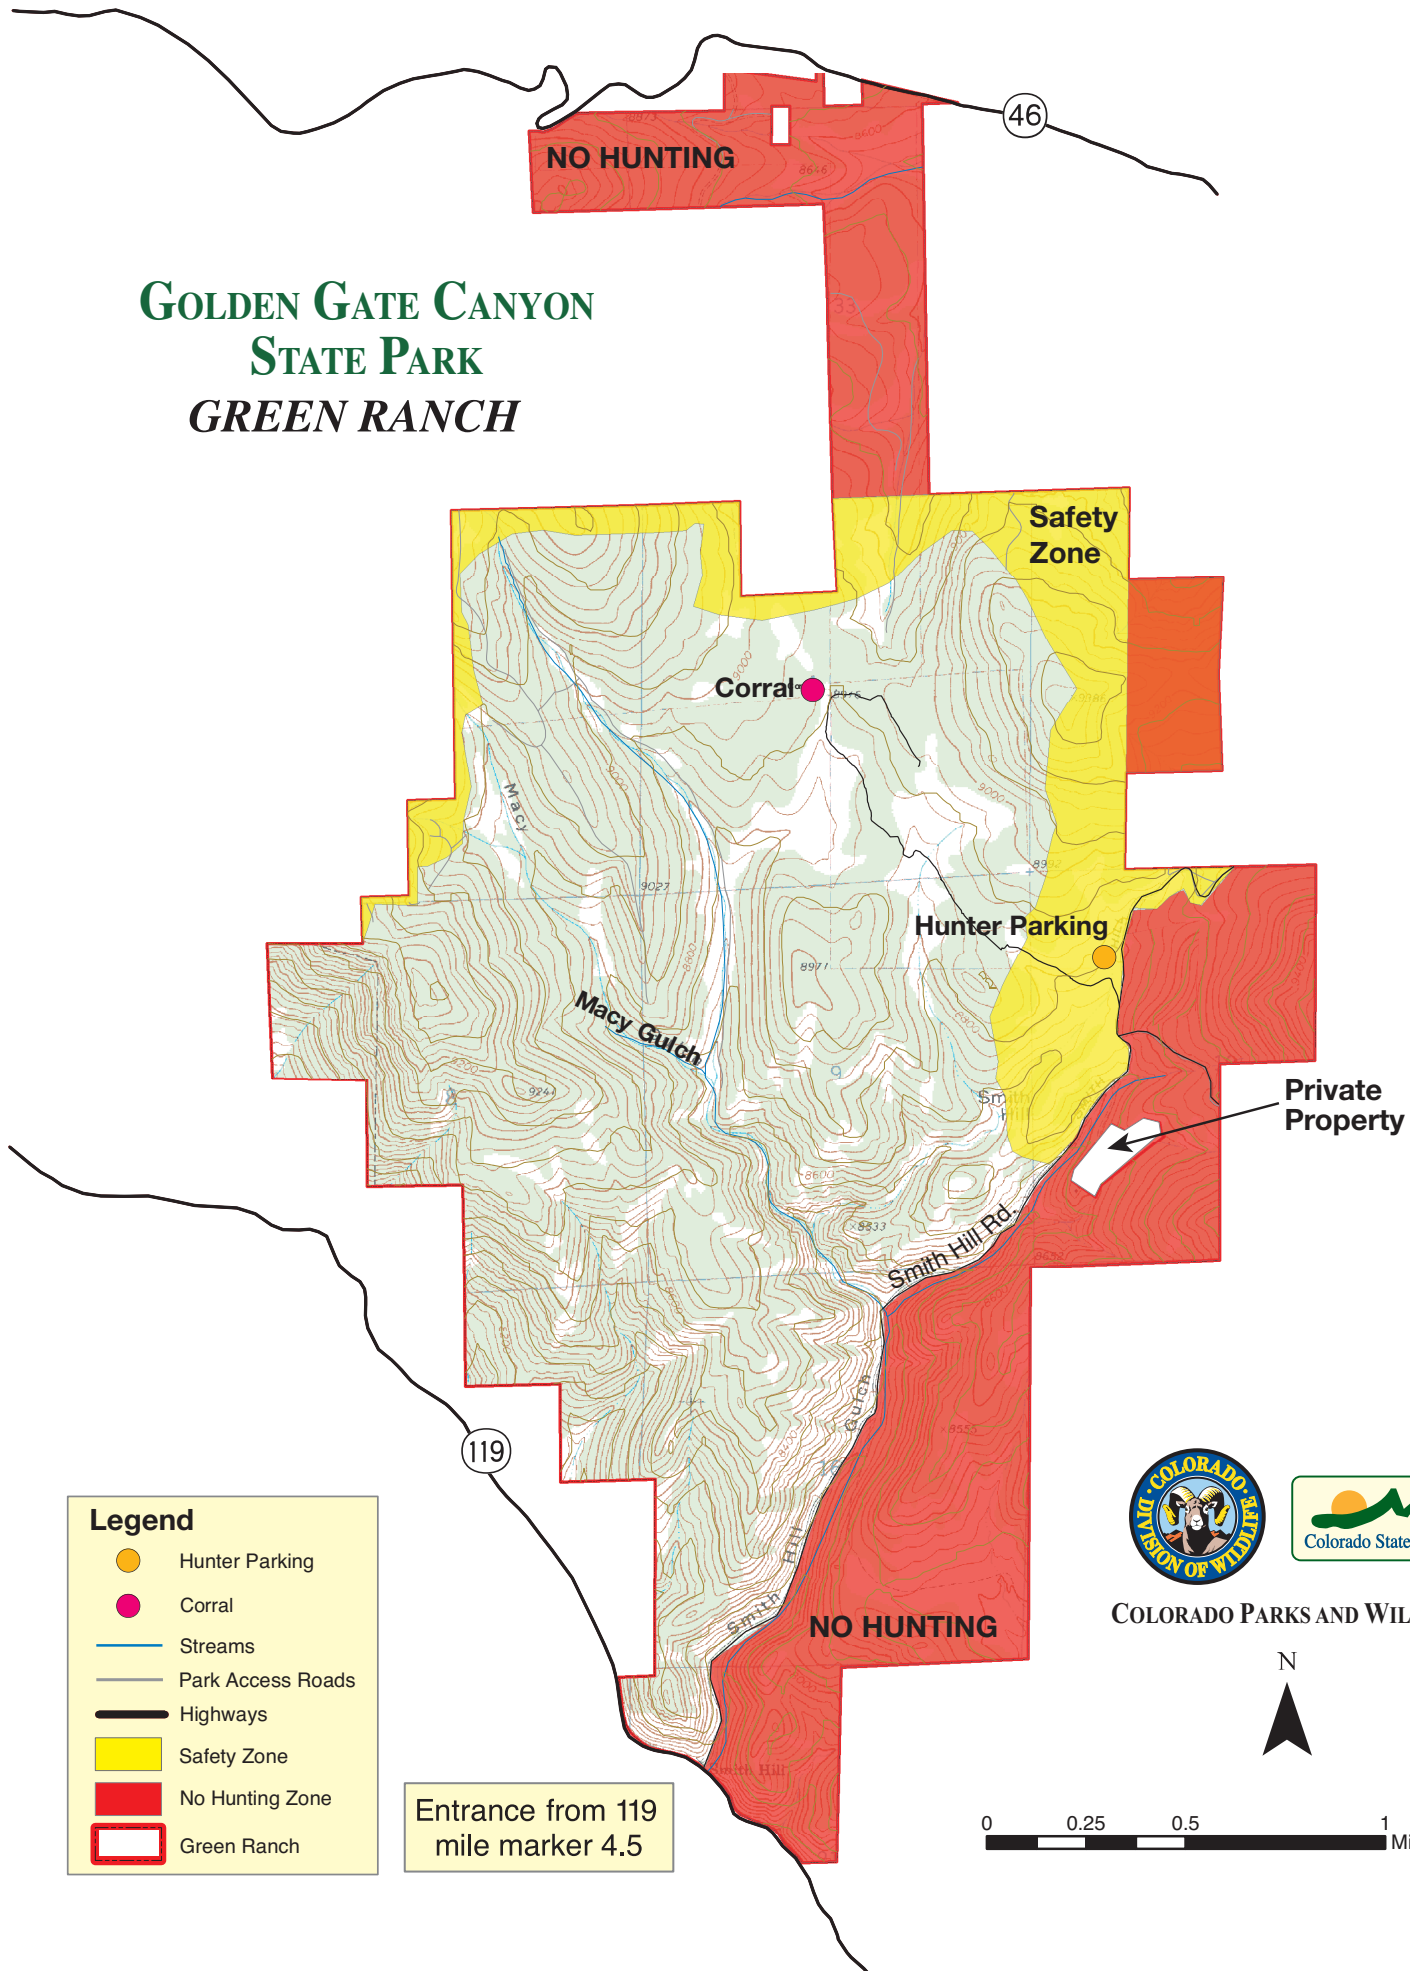

GOLDEN GATE CANYON STATE PARK GREEN RANCH

Legend

- Hunter Parking
- Corral
- Streams
- Park Access Roads
- Highways
- Safety Zone
- No Hunting Zone
- Green Ranch

Entrance from 119
mile marker 4.5

COLORADO PARKS AND WILDLIFE