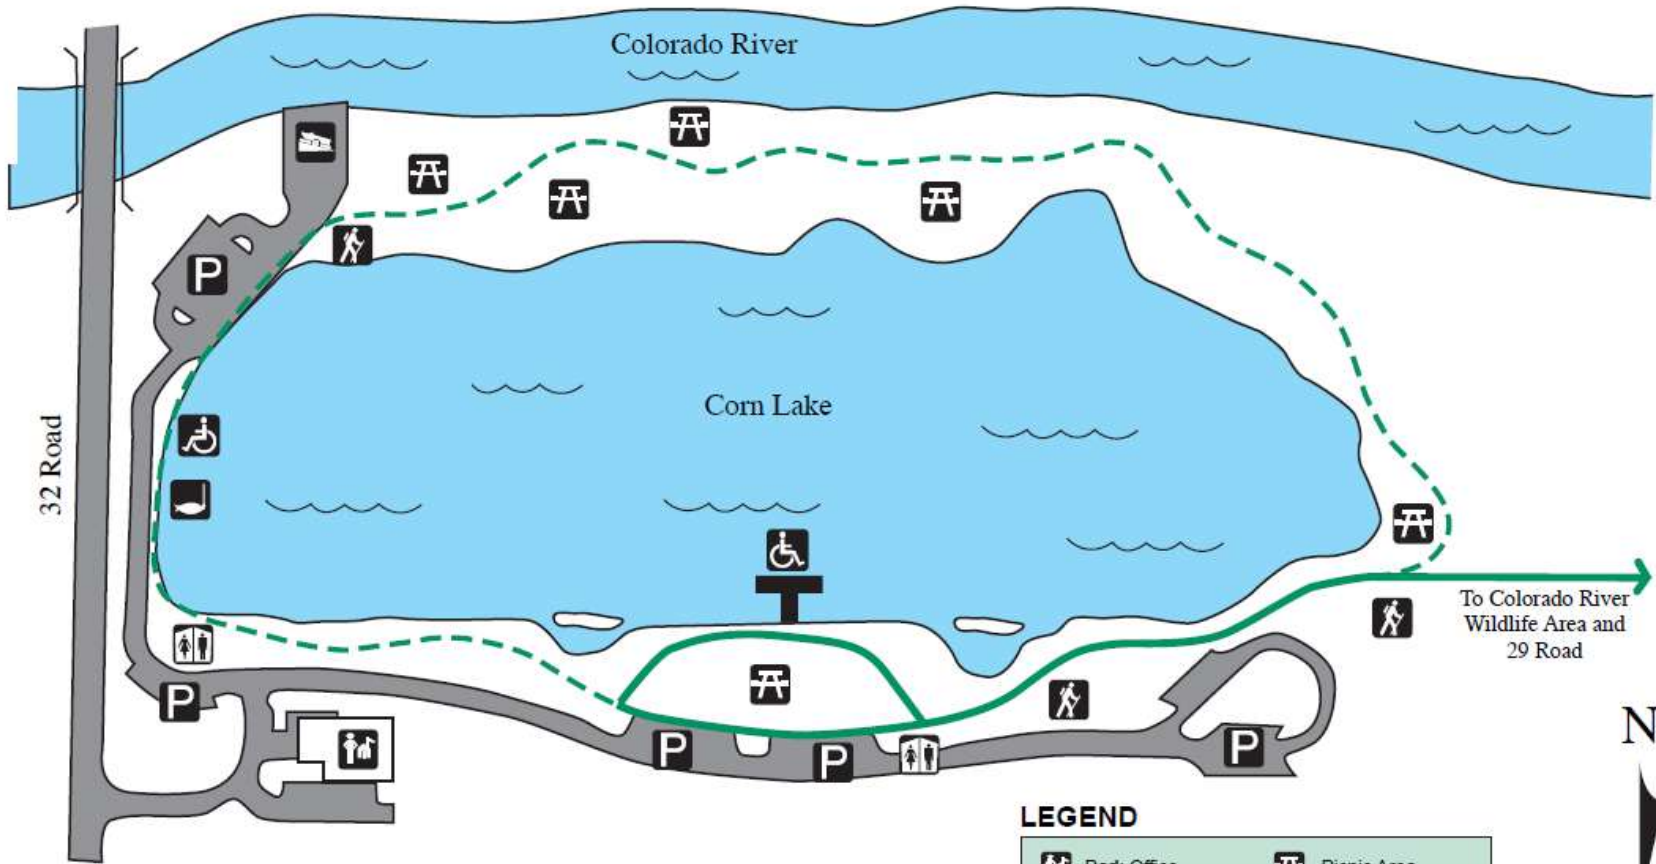

JAMES M. ROBB
COLORADO RIVER STATE PARK
Corn Lake

LEGEND

	Park Office		Picnic Area
	Restrooms		Trailhead
	Parking		Boat Ramp
	Paved Trail		Accessible Fishing
	Unpaved Trail		