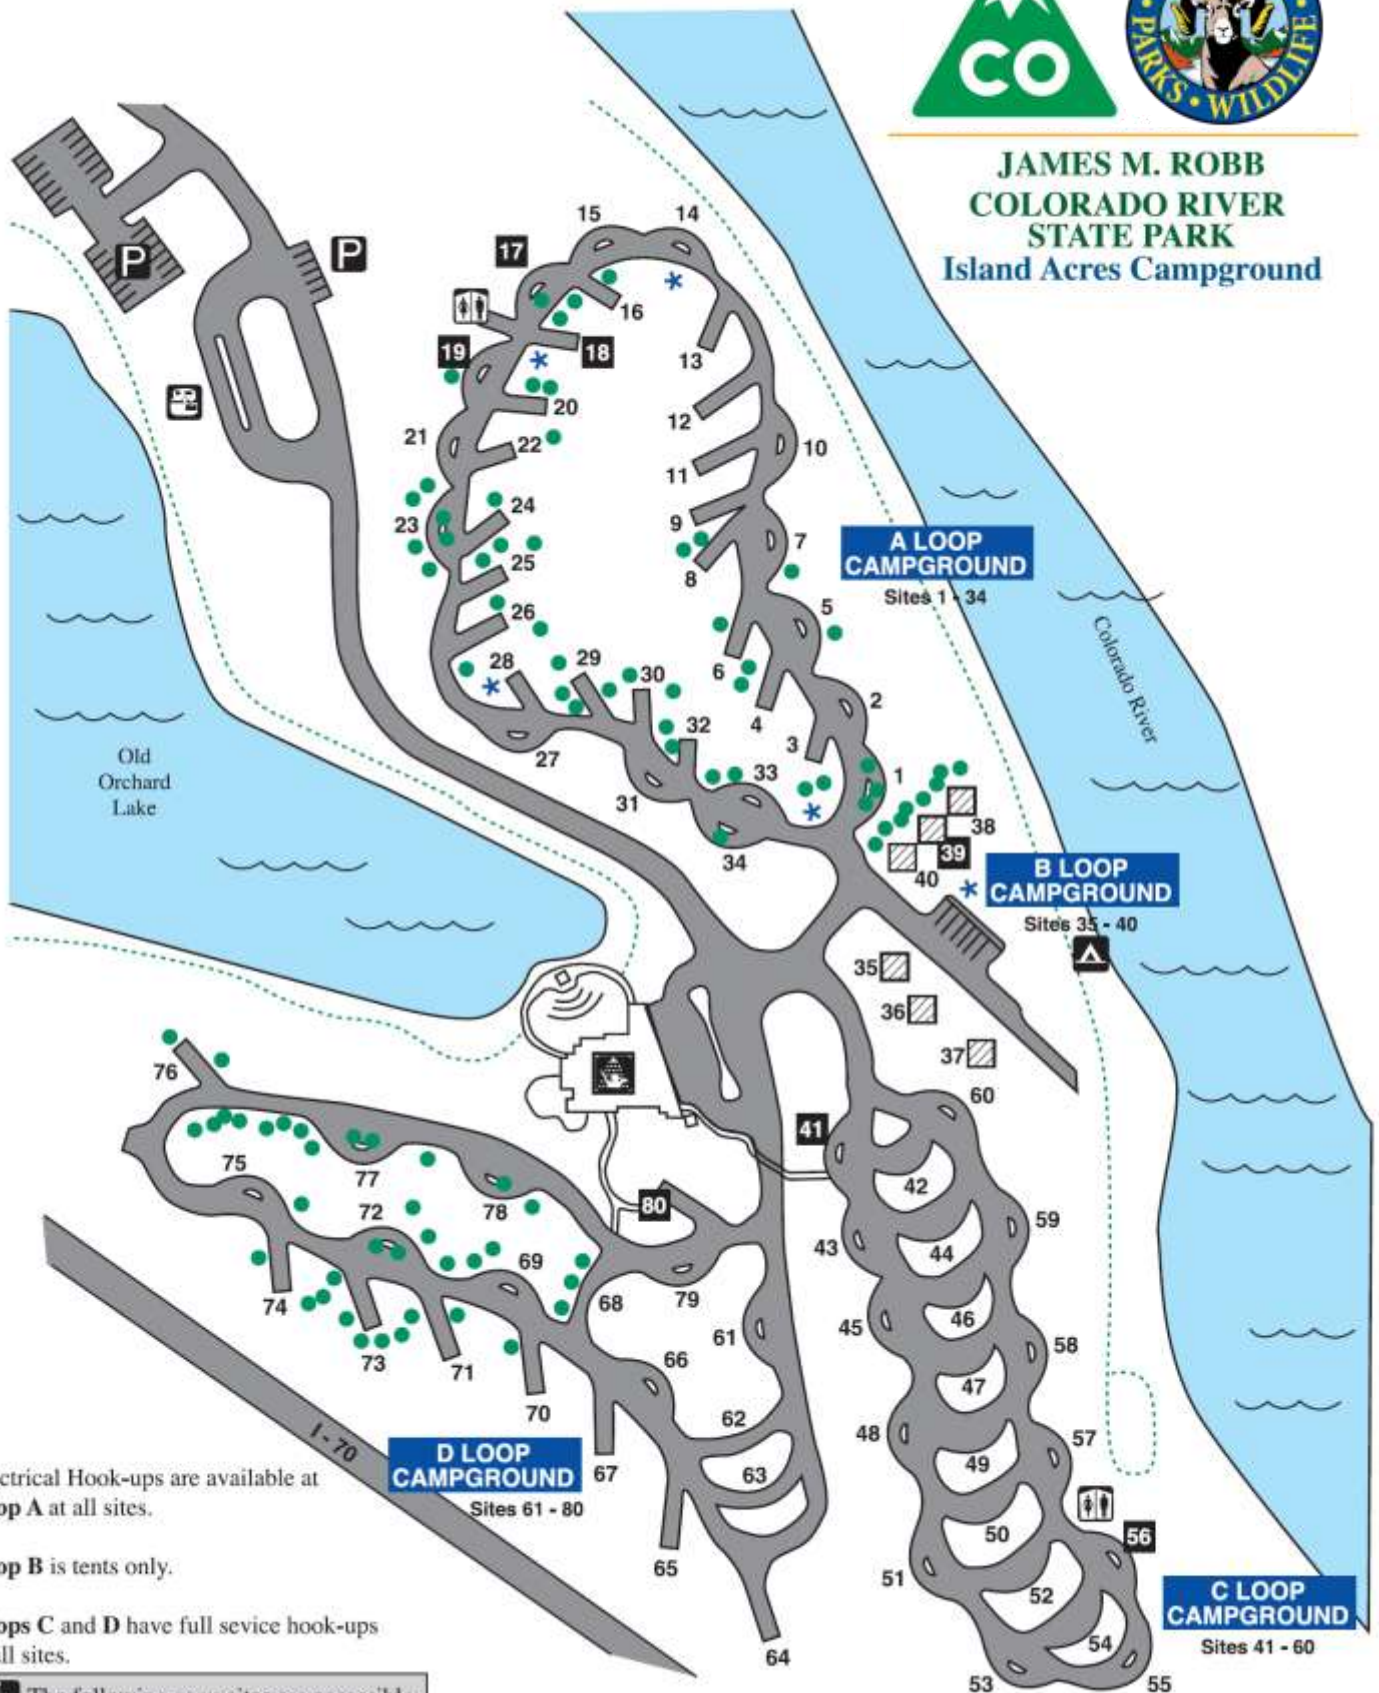

**JAMES M. ROBB
COLORADO RIVER
STATE PARK
Island Acres Campground**

Electrical Hook-ups are available at **Loop A** at all sites.

Loop B is tents only.

Loops C and D have full service hook-ups at all sites.

The following campsites are accessible:

17 18 19 39 41 56 80

N