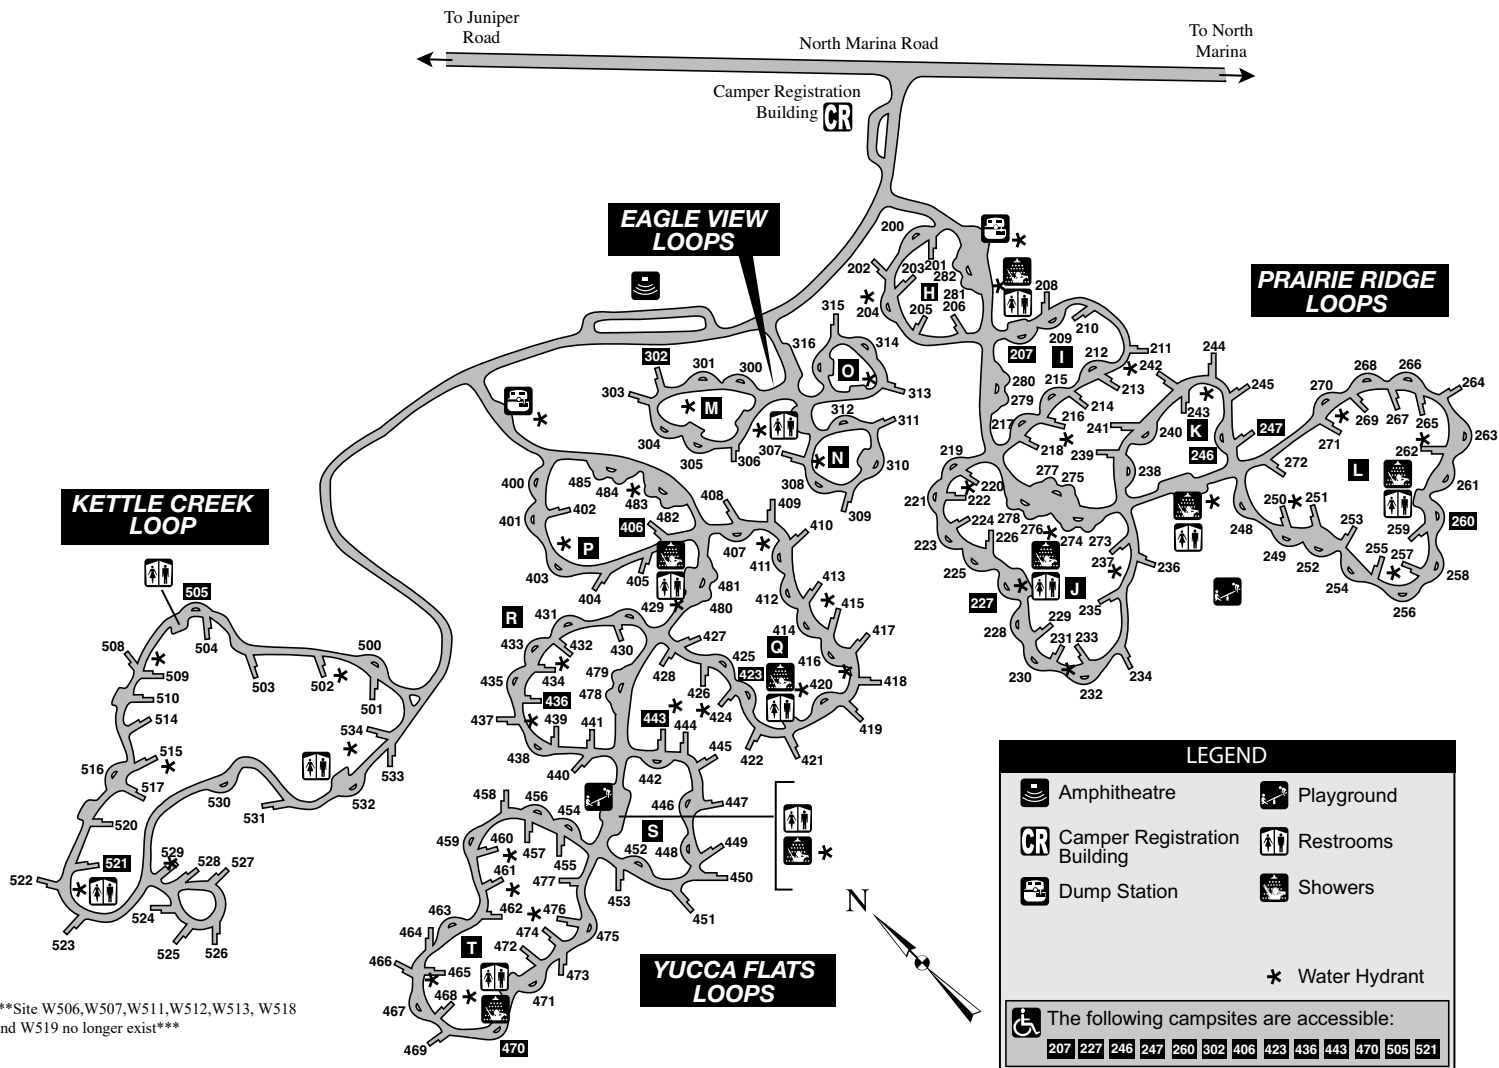

# Northern Plains Campground

\*\*\*Site W506, W507, W511, W512, W513, W518 and W519 no longer exist\*\*\*