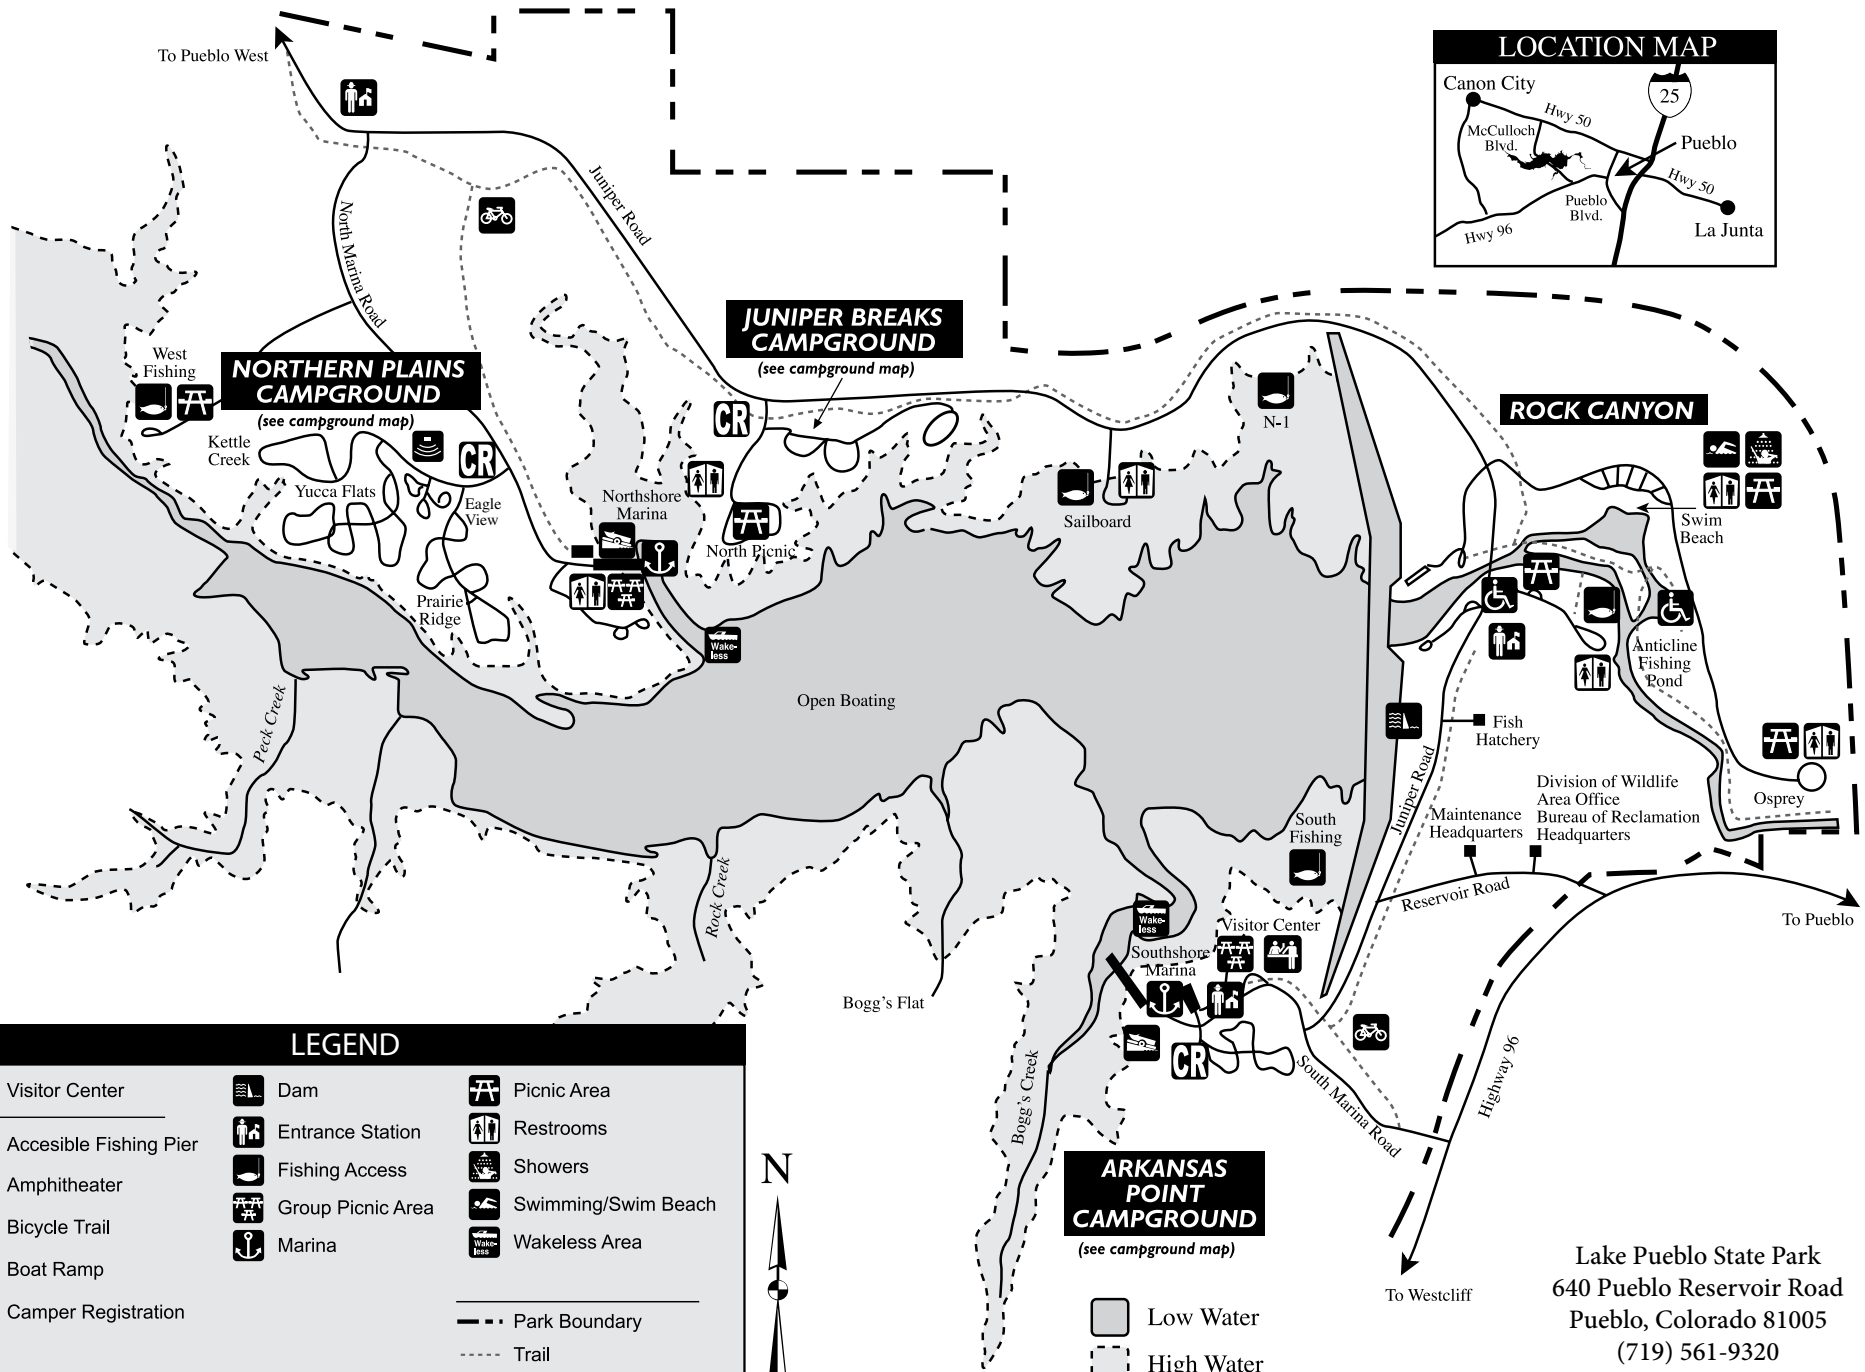

Lake Pueblo State Park

LEGEND			
	Visitor Center		Picnic Area
	Accessible Fishing Pier		Restrooms
	Amphitheater		Showers
	Bicycle Trail		Swimming/Swim Beach
	Boat Ramp		Wakeless Area
	Camper Registration		Dam
			Entrance Station
			Fishing Access
			Group Picnic Area
			Marina
			Park Boundary
			Trail

ARKANSAS POINT CAMPGROUND
(see campground map)

Low Water
 High Water

Lake Pueblo State Park
640 Pueblo Reservoir Road
Pueblo, Colorado 81005
(719) 561-9320