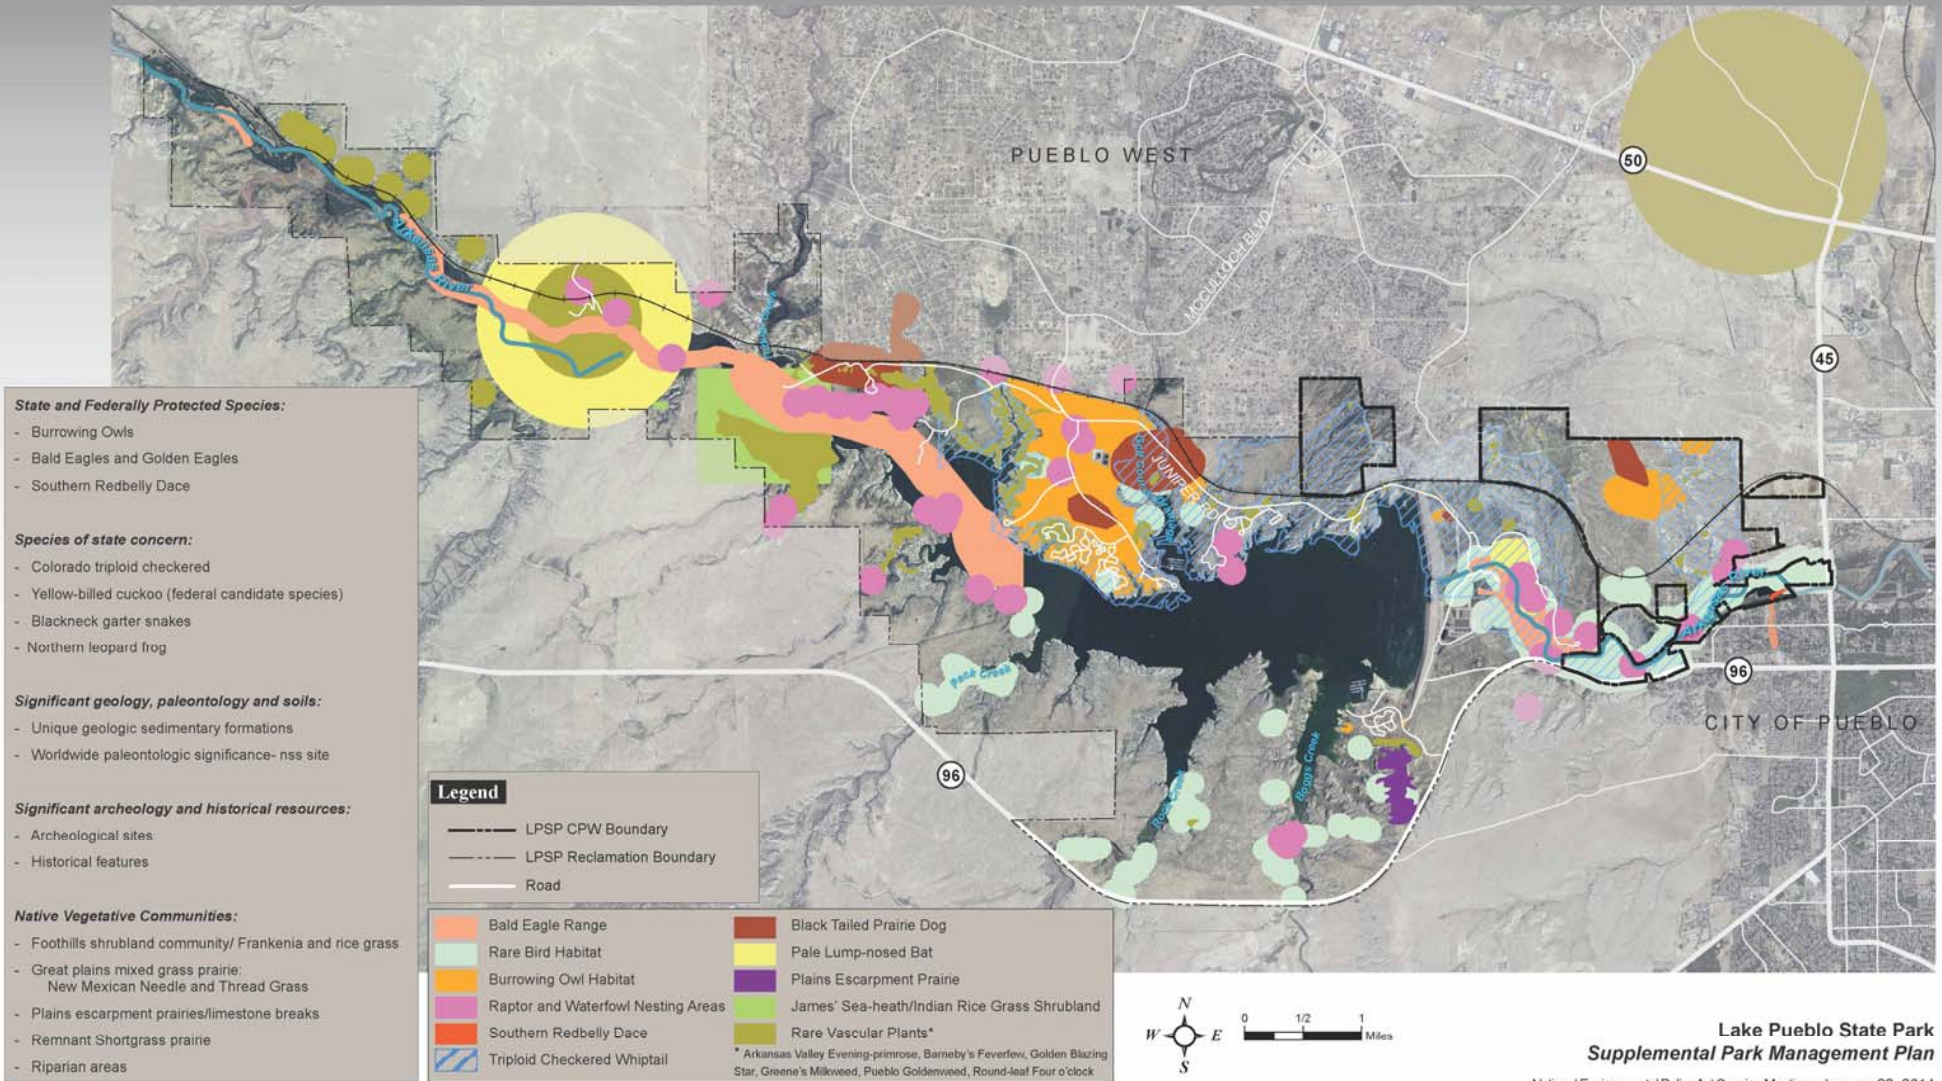

Significant Resources - Lake Pueblo SP and SWA

Lake Pueblo State Park
Supplemental Park Management Plan

National Environmental Policy Act Scoping Meeting - January 22, 2014