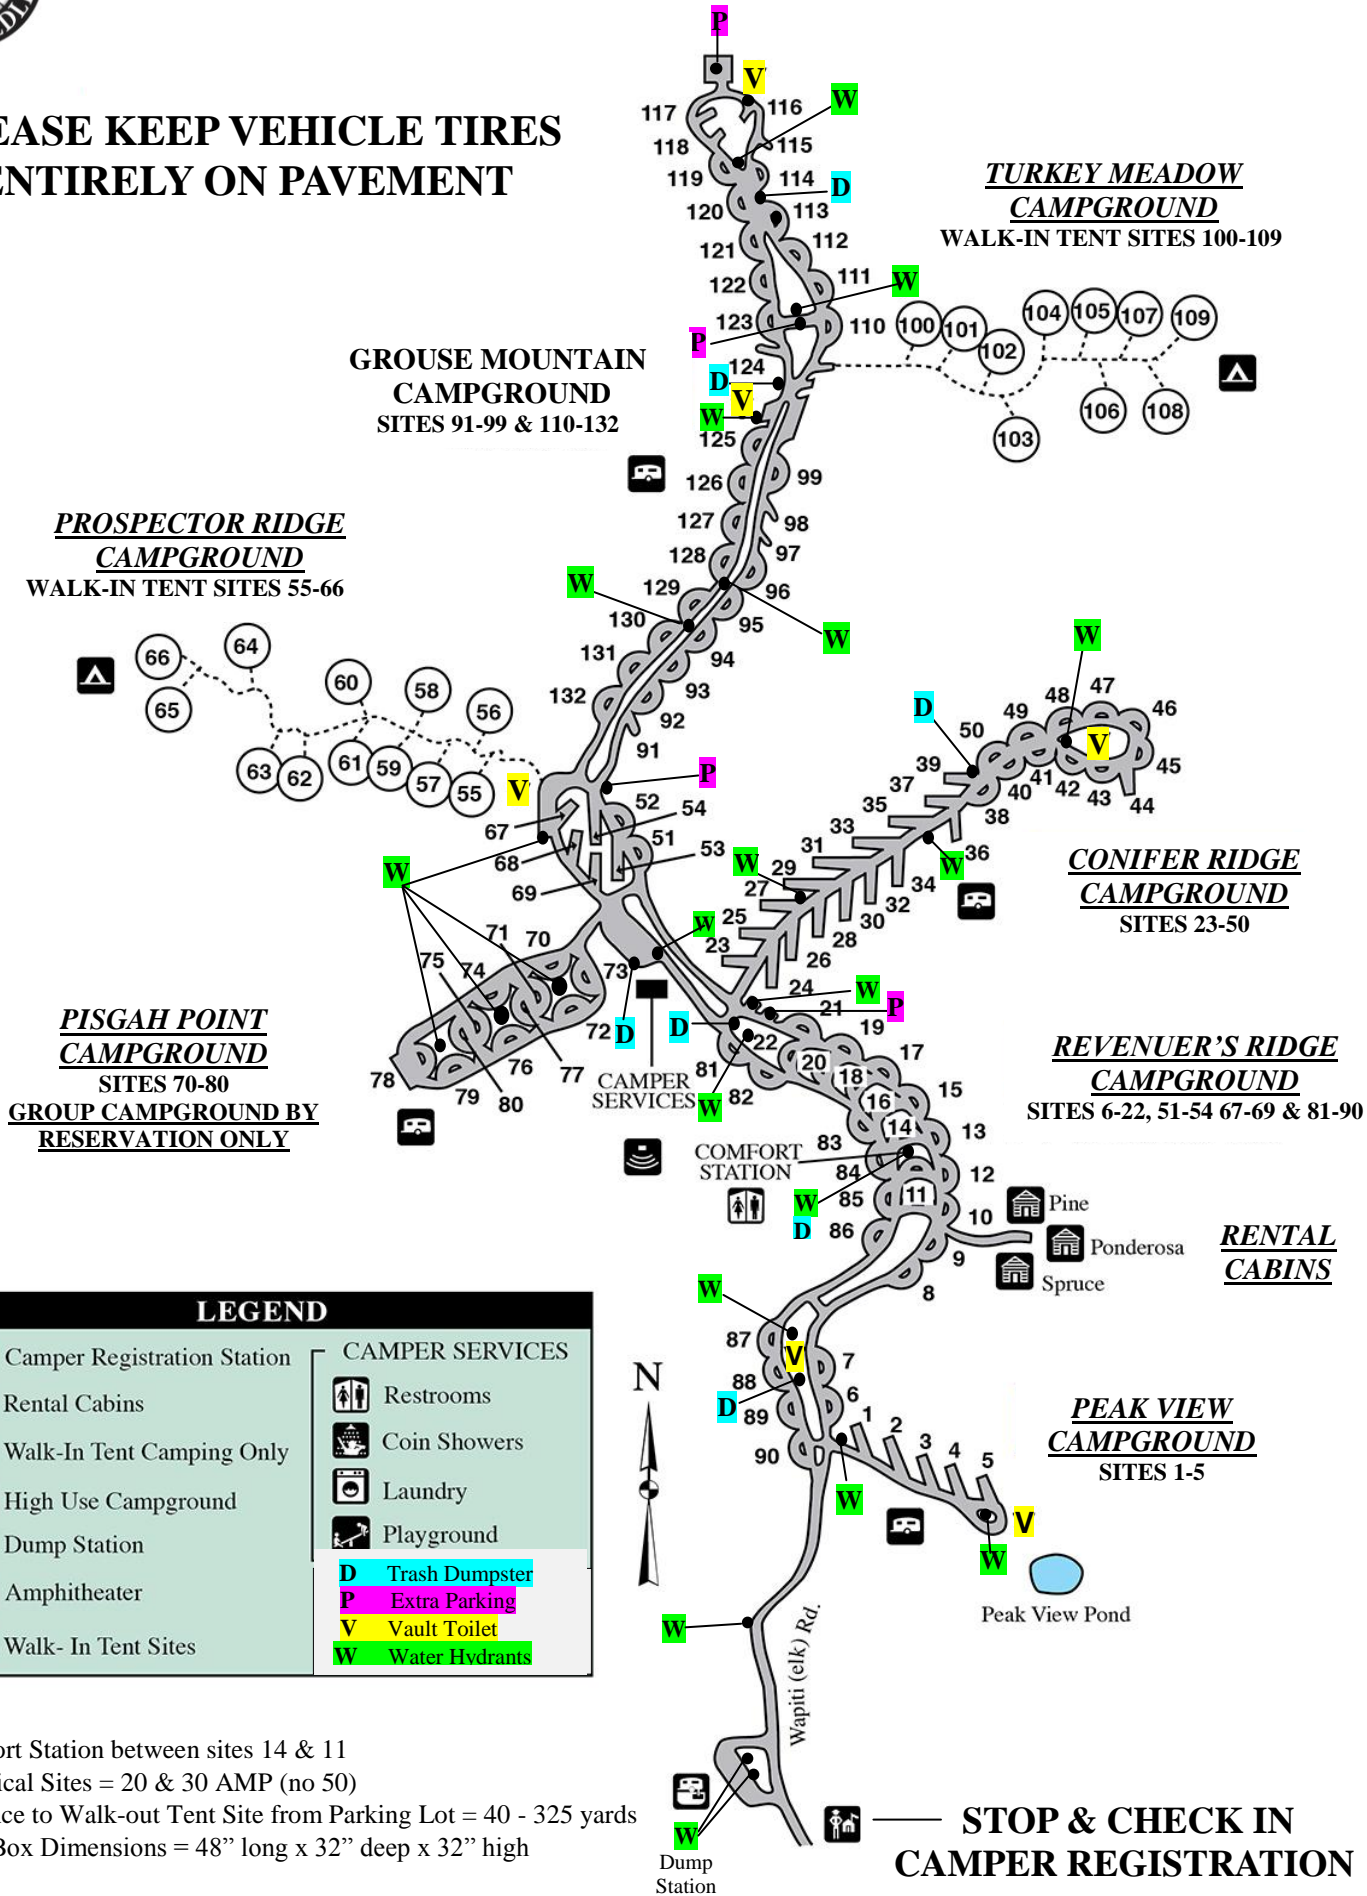

Mueller State Park Campground Map

PLEASE KEEP VEHICLE TIRES ENTIRELY ON PAVEMENT

- Comfort Station between sites 14 & 11
- Electrical Sites = 20 & 30 AMP (no 50)
- Distance to Walk-out Tent Site from Parking Lot = 40 - 325 yards
- Bear Box Dimensions = 48" long x 32" deep x 32" high