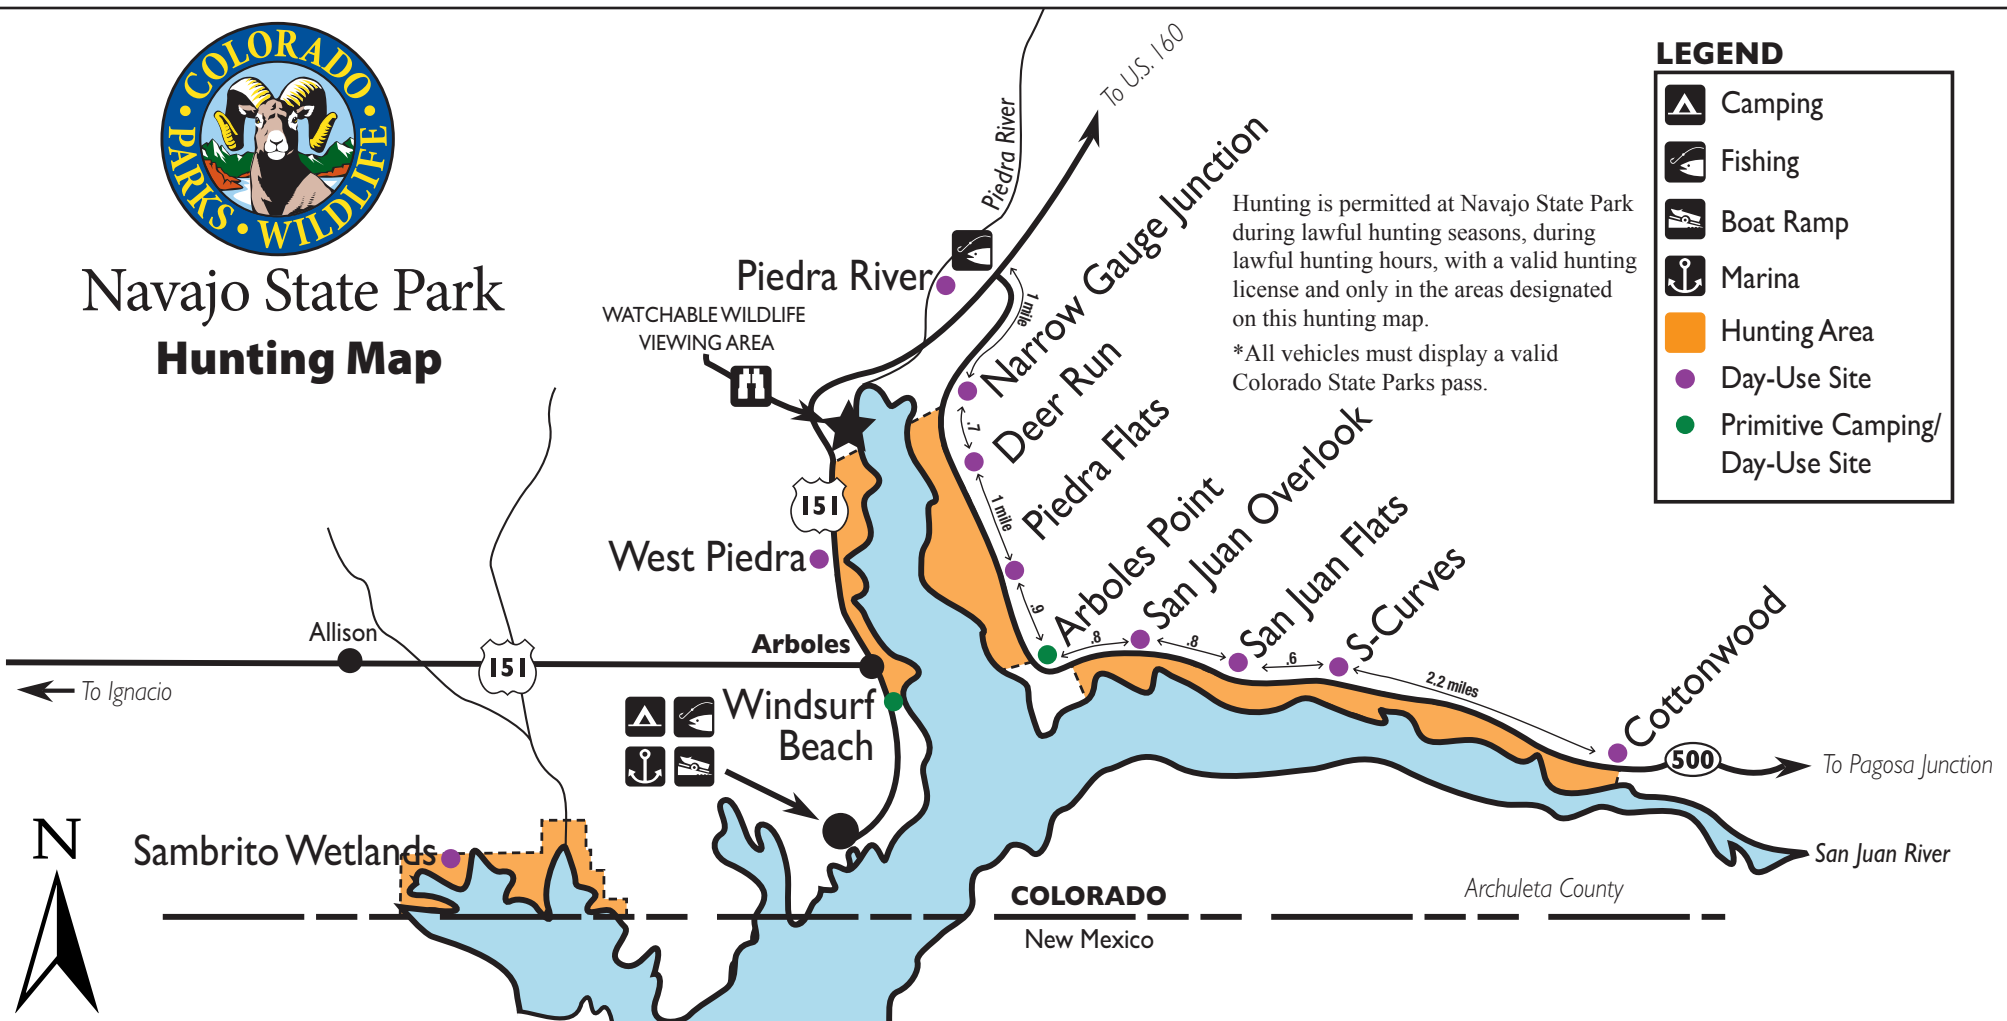

Navajo State Park

Hunting Map

LEGEND

- Camping
- Fishing
- Boat Ramp
- Marina
- Hunting Area
- Day-Use Site
- Primitive Camping/Day-Use Site

Hunting is permitted at Navajo State Park during lawful hunting seasons, during lawful hunting hours, with a valid hunting license and only in the areas designated on this hunting map.

*All vehicles must display a valid Colorado State Parks pass.

Hunting at Navajo State Park is permitted ONLY as follows:

- Along the West side of the Reservoir, along the Piedra River: From 100 yards from the northern end of Windsurf Beach Campground parking area, upriver to 100 yards south of the Watchable Wildlife Area, and 100 yards east toward the lake from the Piedra Trail, and 50 feet from the center of any roadway or from any parking lot.
- Along the East side of the Reservoir, along the Piedra River: From the southwestern end of the parking lot at Narrow Gauge Junction Day Use Area to 100 yards north of Arboles Point Campground, and 100 yards west toward the lake from the Piedra Trail, and 50 feet from the center of any roadway or from any parking lot.
- Along the North side of the San Juan River: From 100 yards East of Arboles Point Campground, upriver to the West end of Cottonwood Day Use Area parking lot and 50 feet from the center of any roadway.
- At Sambrito Wetlands Day Use Area, within the boundary fence, and 100 yards from the Sambrito Trail, and 50 feet from the center of any roadway or from any parking lot, with the exception of Mondays - Fridays from September 1 – October 15
- No unlicensed OHV use allowed in the Park. Licensed OHVs allowed on park roads and in parking lots ONLY.
- No hunting or firearm discharge from any moving vessel.

Mileage from Highway 151	
AREA	MILEAGE on CR 500
Narrow Gauge Junction	1.0 mile
Deer Run	1.7 miles
Piedra Flats	2.7 miles
Arboles Point	3.6 miles
San Juan Overlook	4.4 miles
San Juan Flats	5.2 miles
S-Curves	5.8 miles
Cottonwood	8.0 miles