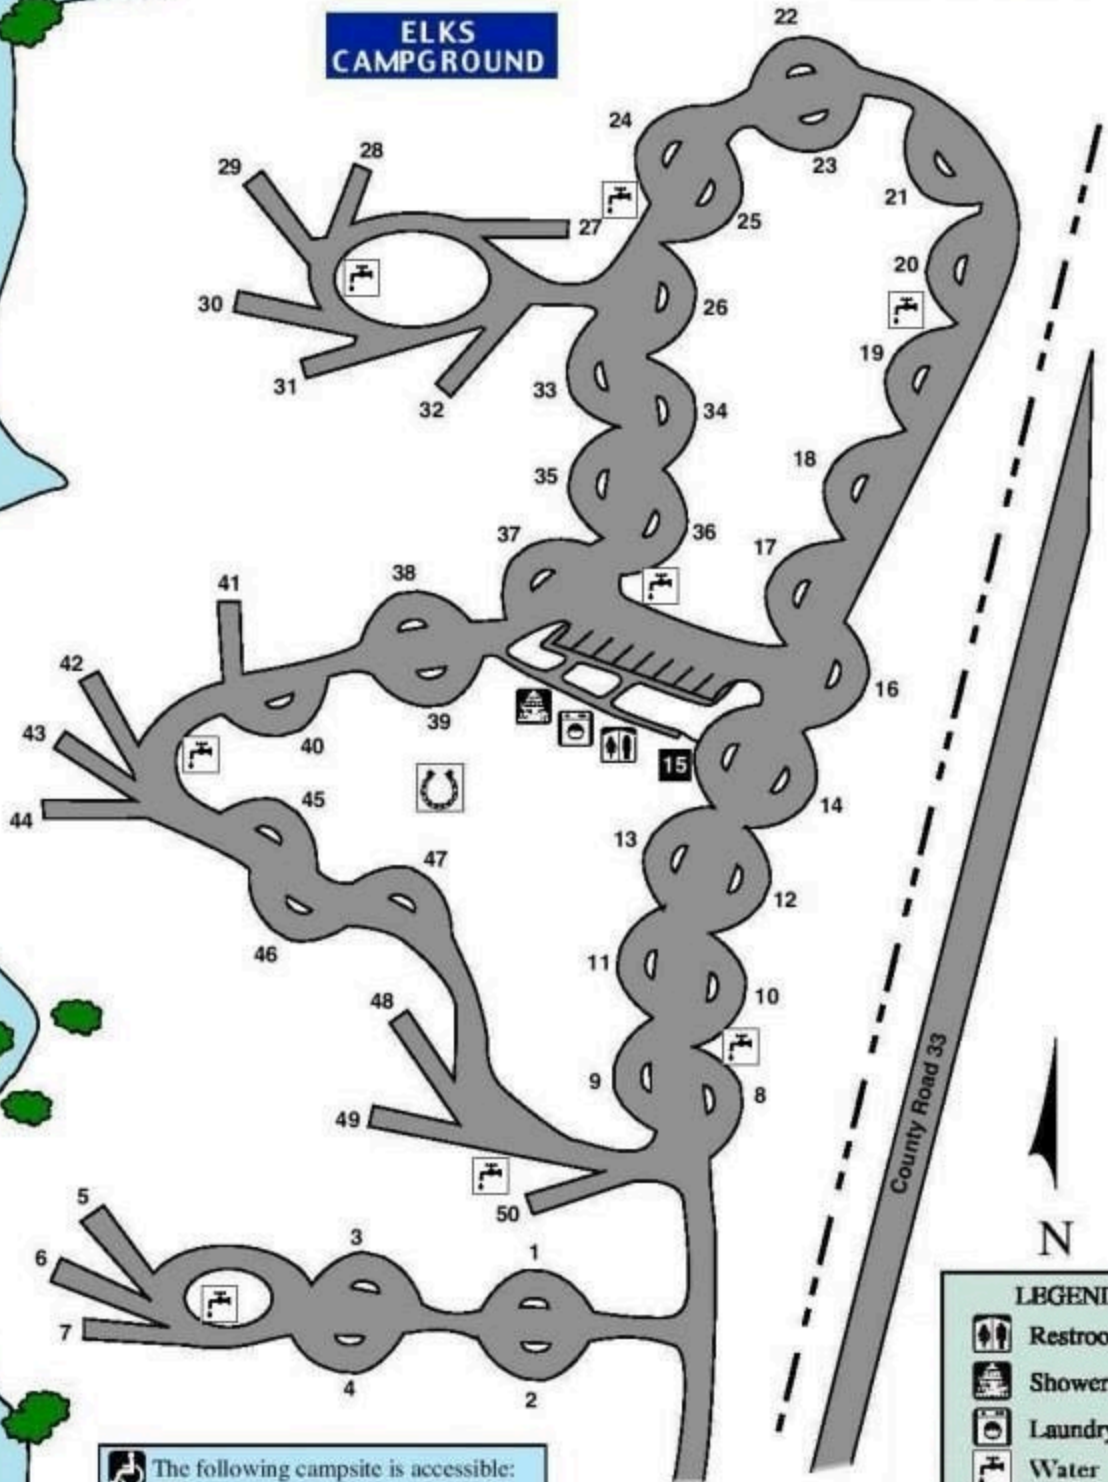

NORTH STERLING STATE PARK
Elks Campground

ELKS
CAMPGROUND

 The following campsite is accessible:
15

Electrical hook-ups are available at all sites in this campground.
All sites have a high-use pads with picnic table and shade shelter.

LEGEND	
	Restrooms
	Showers
	Laundry
	Water
	Horseshoes