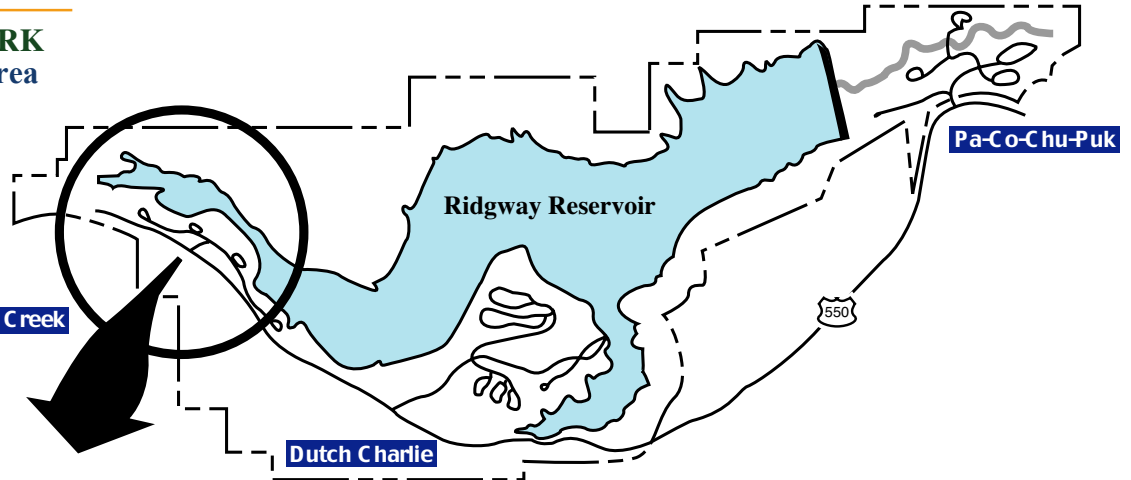

Colorado State Parks

RIDGWAY STATE PARK Dallas Creek Day Use Area

DALLAS CREEK	
TENT CAMPING	
PICNIC SITES	
GROUP PICNIC AREA	
BOAT RAMP	
MARINA	
SWIMBEACH	
FISHING	
• Lake Access	
• River Fishing	
• Pond Fishing	
FISH CLEANING STATION	
TRAILS	
PHONE	

LEGEND

	Trail Head		Fishing
	Picnic Area		Concrete Trail
	Parking		Gravel Trail
	Restrooms		Phone

Trail to Dutch Charlie
.75 mile