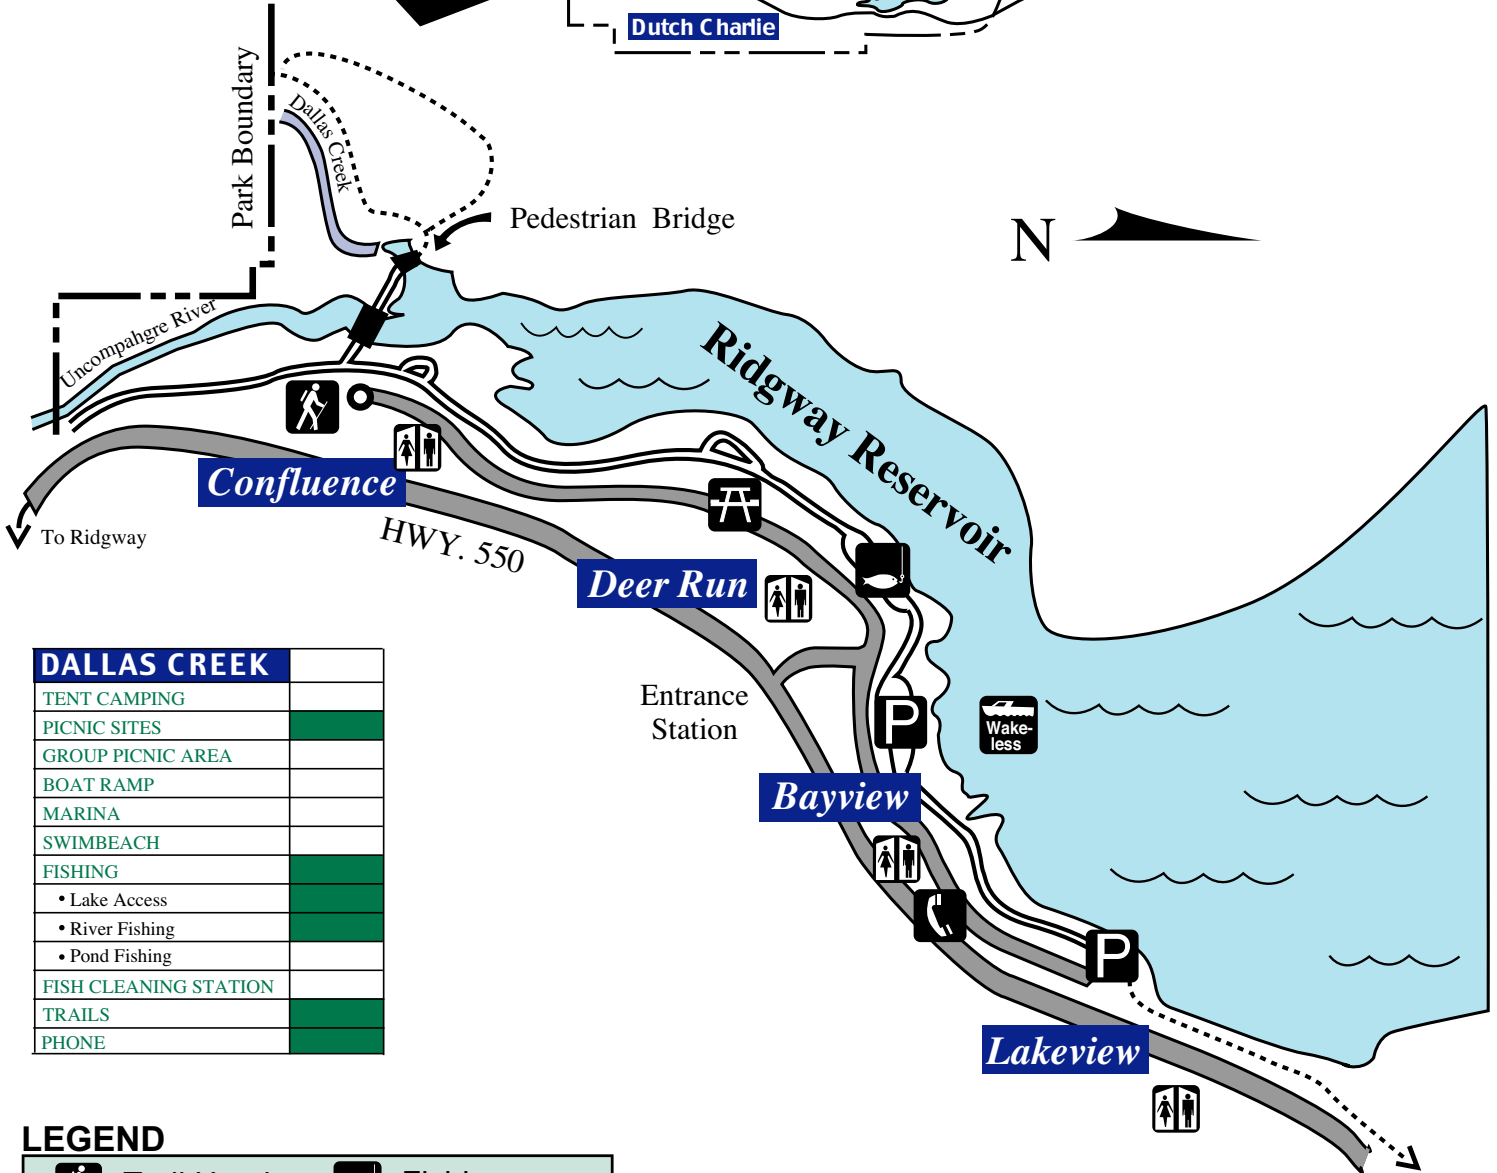

Colorado State Parks

RIDGWAY STATE PARK Dallas Creek Day Use Area

DALLAS CREEK	
TENT CAMPING	
PICNIC SITES	
GROUP PICNIC AREA	
BOAT RAMP	
MARINA	
SWIMBEACH	
FISHING	
• Lake Access	
• River Fishing	
• Pond Fishing	
FISH CLEANING STATION	
TRAILS	
PHONE	

LEGEND

	Trail Head		Fishing
	Picnic Area		Concrete Trail
	Parking		Gravel Trail
	Restrooms		Phone

Trail to Dutch Charlie
.75 mile