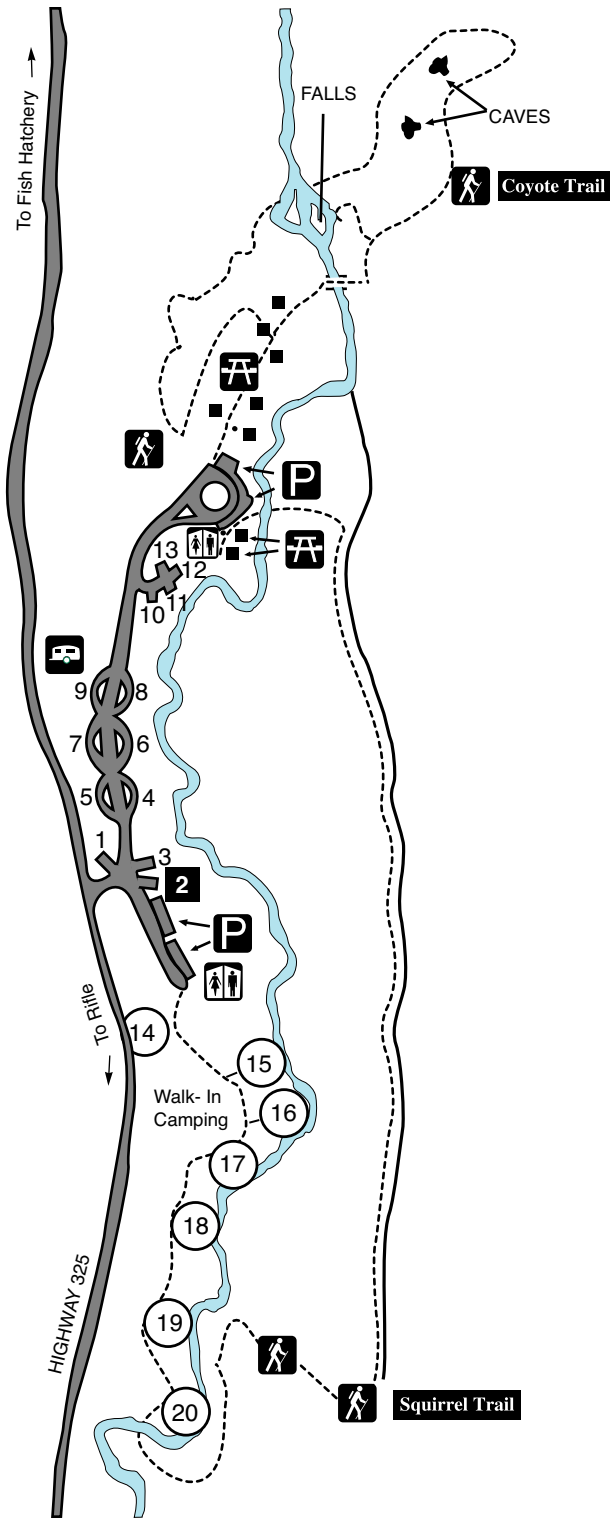

Colorado State Parks

RIFLE FALLS STATE PARK

LEGEND

	Restrooms
	Picnic Area
	Parking
	Trail Head
	Trail
	RV Camping
	Walk-In Tent Sites
	The following campsite is accessible: 2